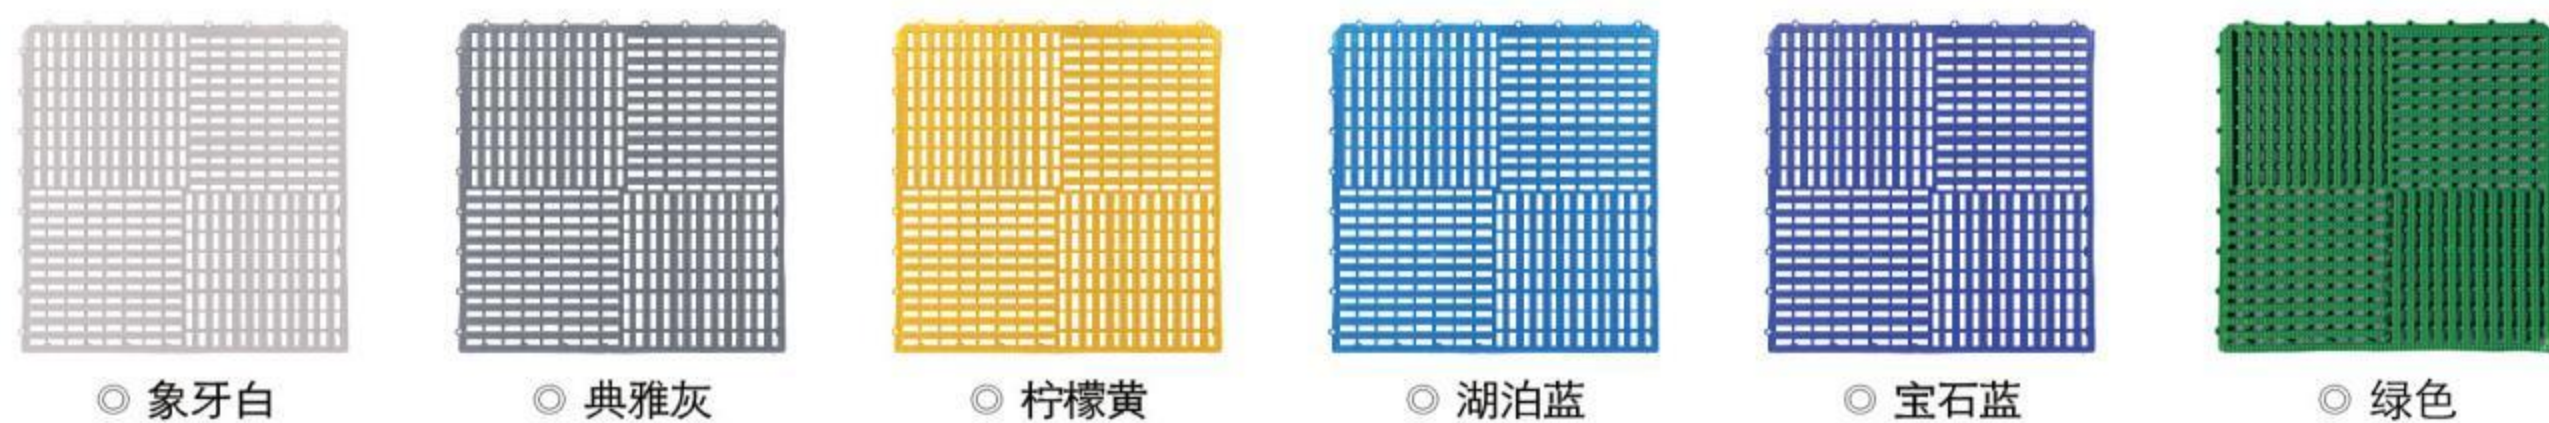

疏水二代 模块疏水地垫 Modular Pooling Mat G2

技术参数 / Technical parameters

主体材质: PVC骨架
产品特性: 超耐磨、不褪色、耐腐蚀、耐高低温, 便于拼拆
地垫高度: 8.5mm
单片规格: 300mm×300mm
连接方式: 拼块连接
适用场所: 游泳池、洗澡间、厨房、洗浴中心等

Main material: PVC
Product features: Super wear-resisting, do not fade, corrosion resistance, high and low temperature resistance, easy to fix and separate.
Height: 8.5mm
Specifications: 300mm x 300mm
Connection: Interlock
Applicable places: Swimming pool, bathing room, kitchen, etc.