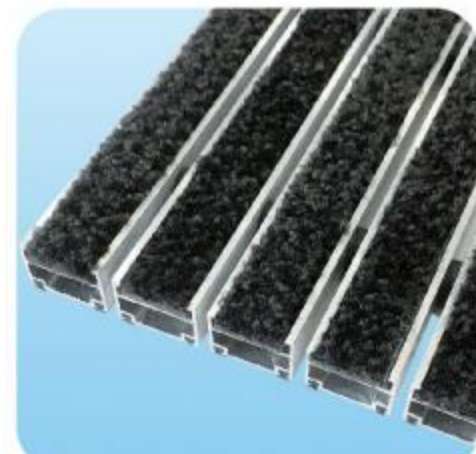

DJ-A TS7073
天使·黑