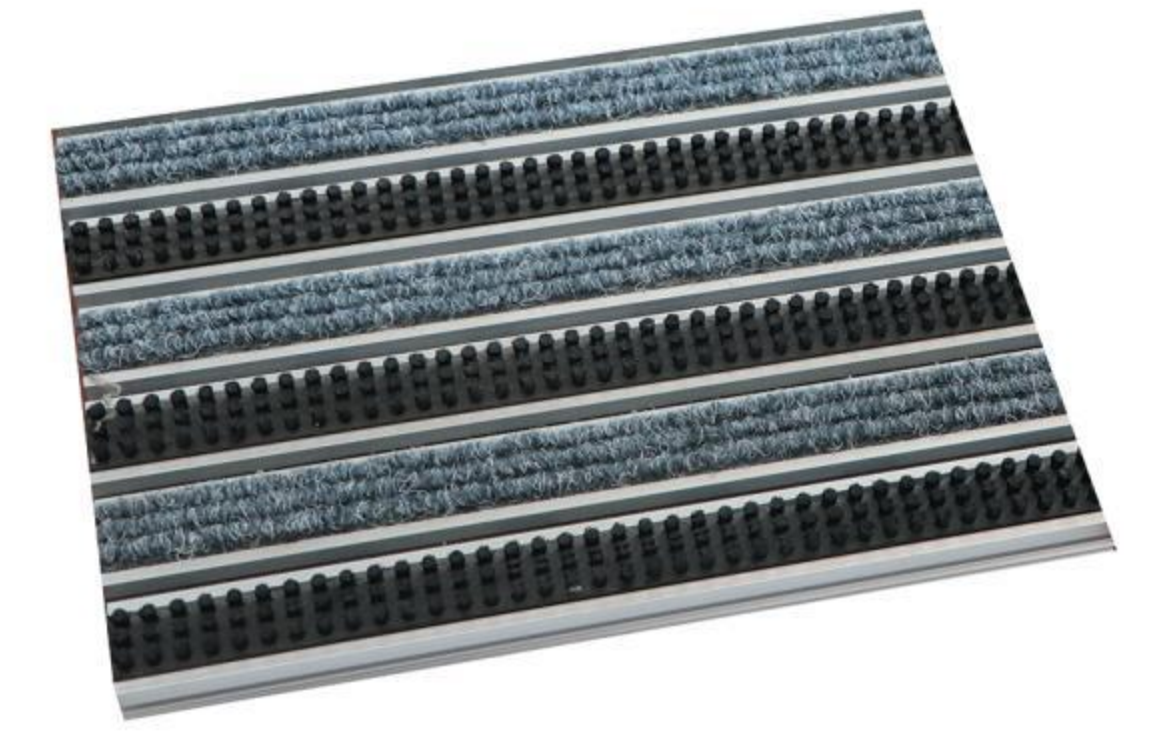

DJ-S700 铝合金地垫 Aluminium Mats

技术参数 / Technical parameters

铝合金材质: 6063-T5阳极氧化硬质铝合金
(执行标准: GB5237.3.2004)
毯面材质: 比利时LomBok三条纹、荷兰VEBE菠萝纹、黑色橡胶、尼龙黑毛刷
铝合金壁厚: 1.2mm
地垫总高度: 20mm
连接方式: 加强型胶条
预留地面凹槽: 深度约 20 MM (±1MM)
承重力: 1500 kg/平方米