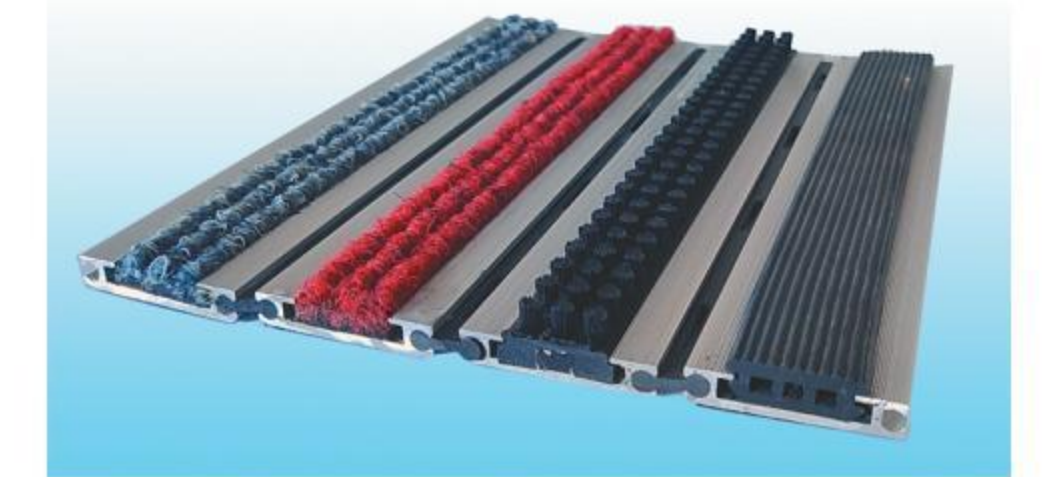

DJ-S400/S500 型 铝合金地垫 Aluminium Mats

技术参数 / Technical parameters

铝合金材质: 6063-T5阳极氧化硬质铝合金
(执行标准: GB5237.3.2004)
毯面材料: 比利时LOMBOK三条纹、荷兰VEBE菠萝纹、黑色橡胶、尼龙黑毛刷
铝合金壁厚: 1.3mm (S400)、2.0mm (S500)
地垫总高度: 10mm
连接方式: 加强型胶条
预留地面凹槽: 深度约10mm(±1mm)
承重力: 1500-2000KG/平方米

Technical parameters:
Aluminum alloy material: 6063-T5 anodized hard aluminum alloy (Implementation standard: GB5237.3.2004)
Carpet material: Belgian LomBok triple stripe, Dutch VEBE pineapple stripe, Black rubber, nylon black bristle brush
Aluminum alloy wall thickness: 1.3mm (S400), 2.0mm (S500)
Total height of floor mat: 10mm
Connection: reinforced rubber strip
Reserved ground groove: depth of about 10 mm (± 1mm)
Bearing capacity: 1500-2000kg/ square meter