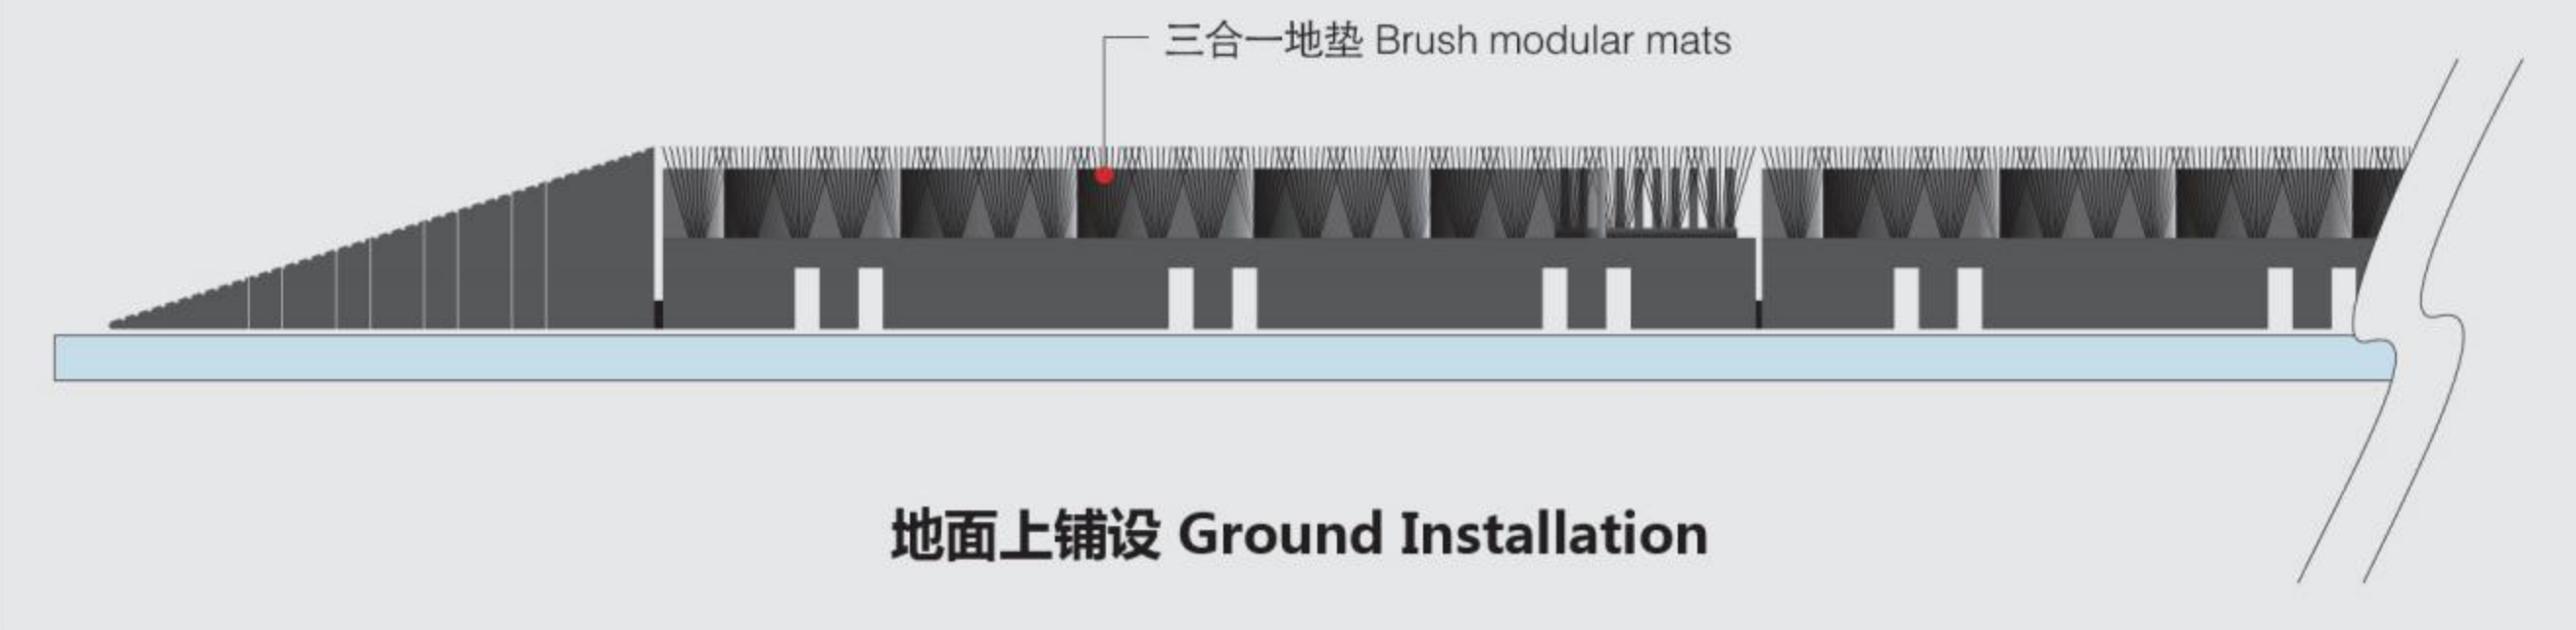

安装示意图 Typical Installation

凹槽内铺设 Installation in Groove