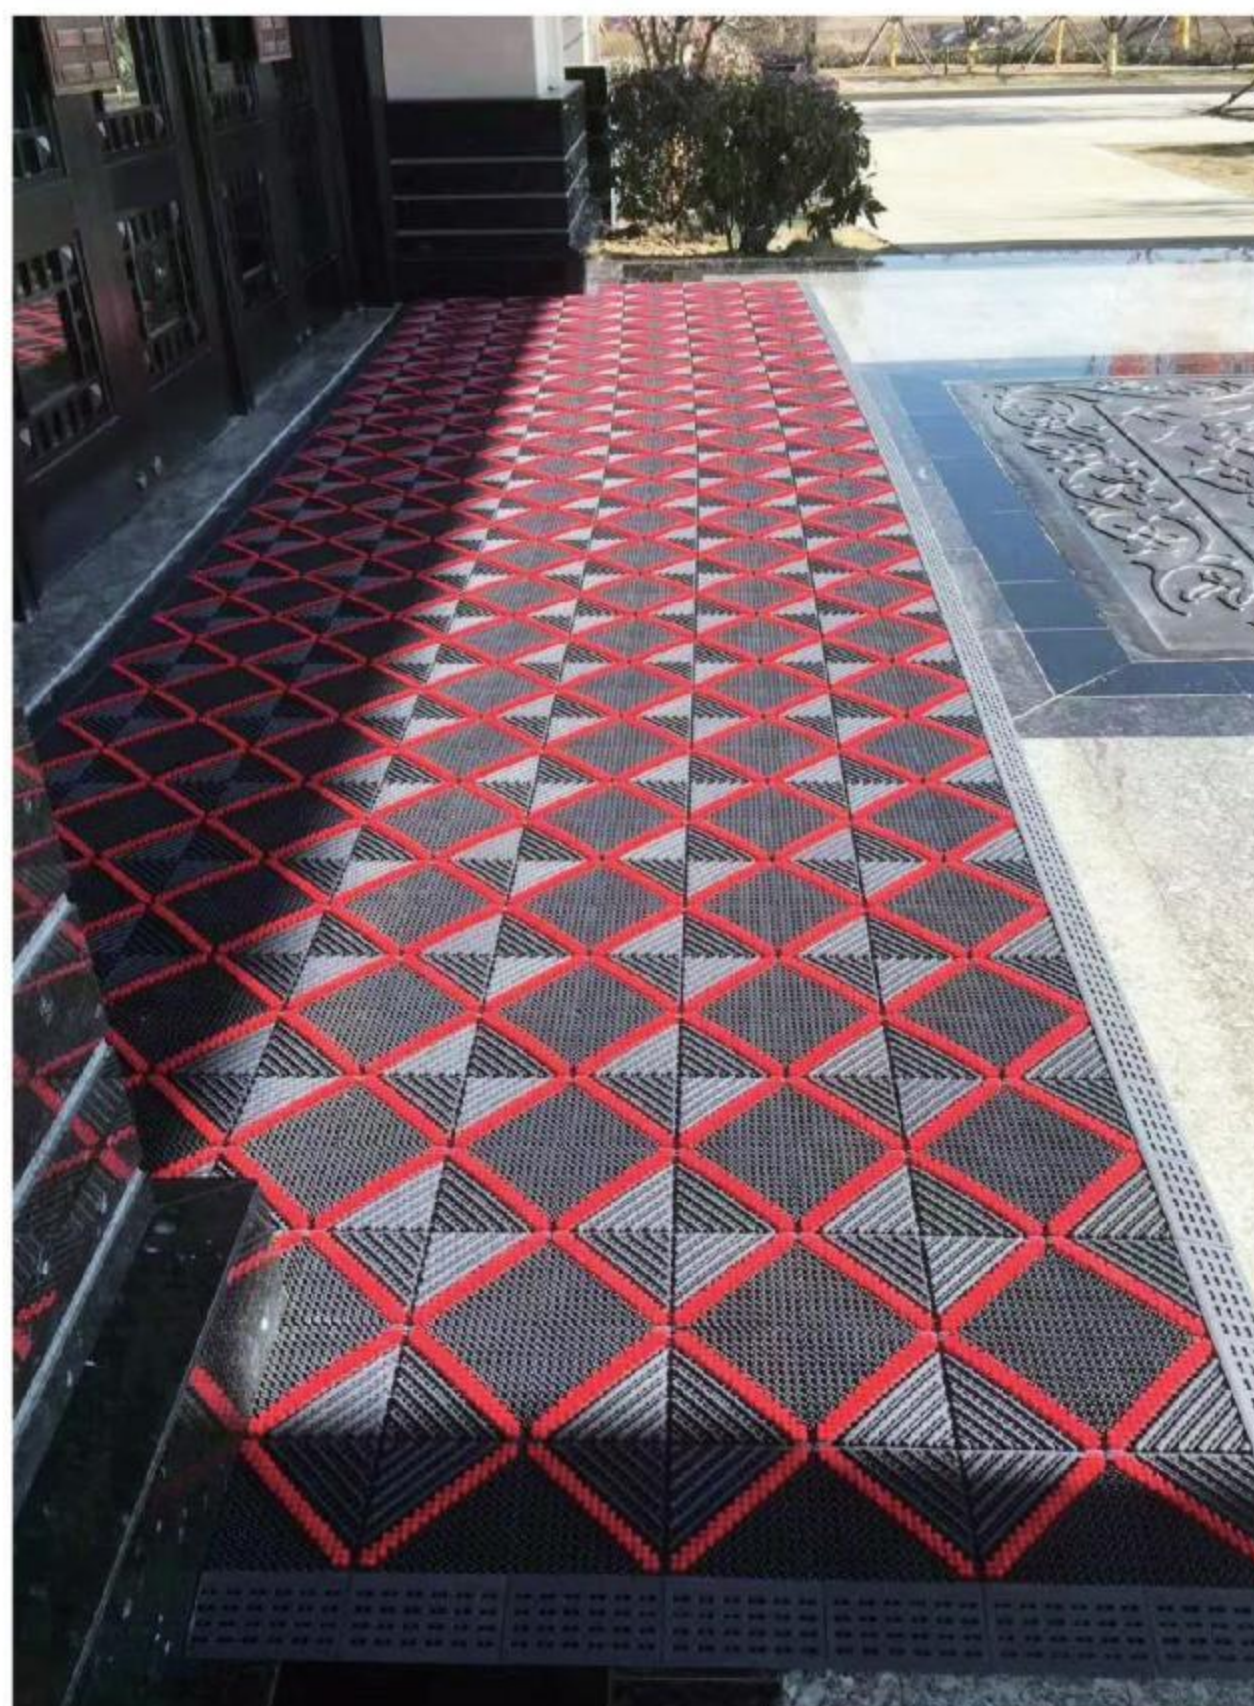

单毛刷型三合一地垫
可选颜色及组合方式

Single brush style
Optional Colours and Combinations

三毛刷型 三合一地垫
Triple Brush Modular Mat

技术参数 / Technical parameters

主体材质: 乙烯聚合物
主体结构: 铲刀+三道尼龙毛刷
产品特性: 超耐磨、不褪色、耐腐蚀、耐高低温, 便于拼拆
地垫高度: 25mm
单片规格: 150mm×150mm
承重力: 1000kg/m²
连接方式: 拼块连接
安装方式: 直接铺于地面或预留25mm凹槽内安装, 铺设于凹槽内效果更佳, 更安全。

Main material: Polyvinyl
Main structure: spade + Nylon brush + Grass tip
Product features: Super wear-resisting, do not fade, corrosion resistance, high and low temperature resistance, easy to fix and separate
Height: 25mm
Specifications: 150mm x 150mm
Capacity: 1000kg/m²
Connection: Interlock
Installation: On the ground or the reserved grooves 25mm depth

三毛刷型三合一地垫可选颜色及组合方式
Triple Brush modular mat Optional Colours and Combinations