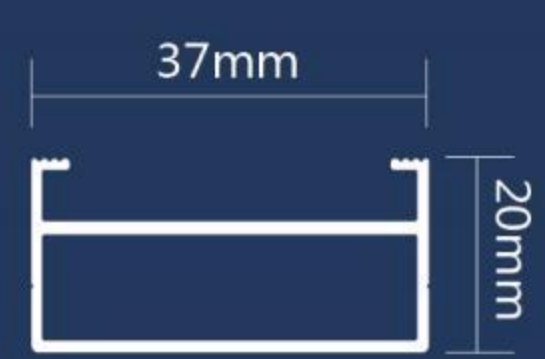

DJ-AL加宽型铝合金地垫型材剖面图 Profile of DJ-AL Aluminum Alloy

DJ-A6L

壁厚: 2.0mm
wall thickness: 2.0mm

DJ-A1L

壁厚: 1.5mm
wall thickness: 1.5mm

DJ-A2L

壁厚: 1.2mm
wall thickness: 1.2mm

DJ-S700 铝合金地垫 Aluminium Mats