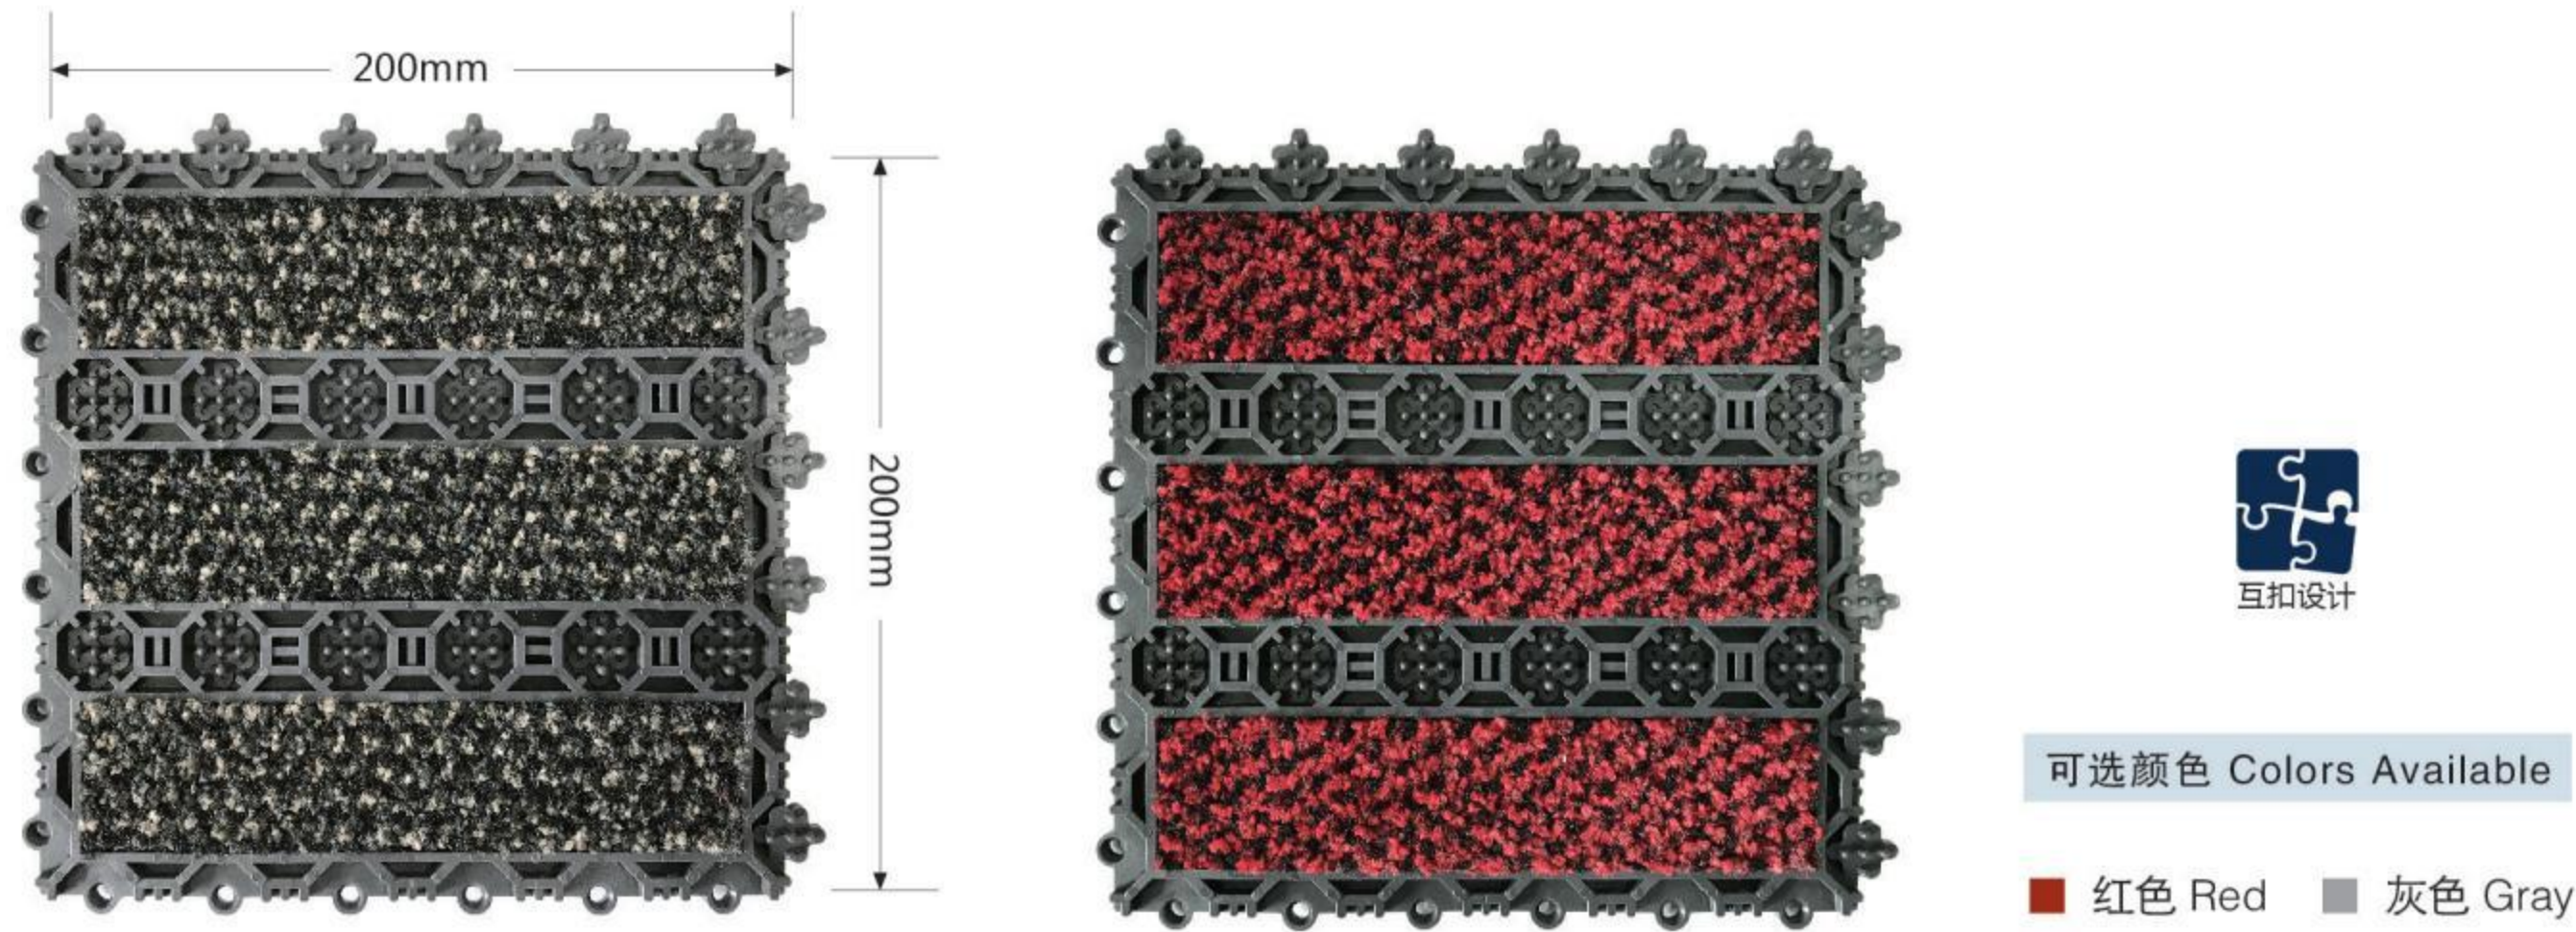

奥美诺系列·天使地垫 / Modular Mat Without Angel Mats