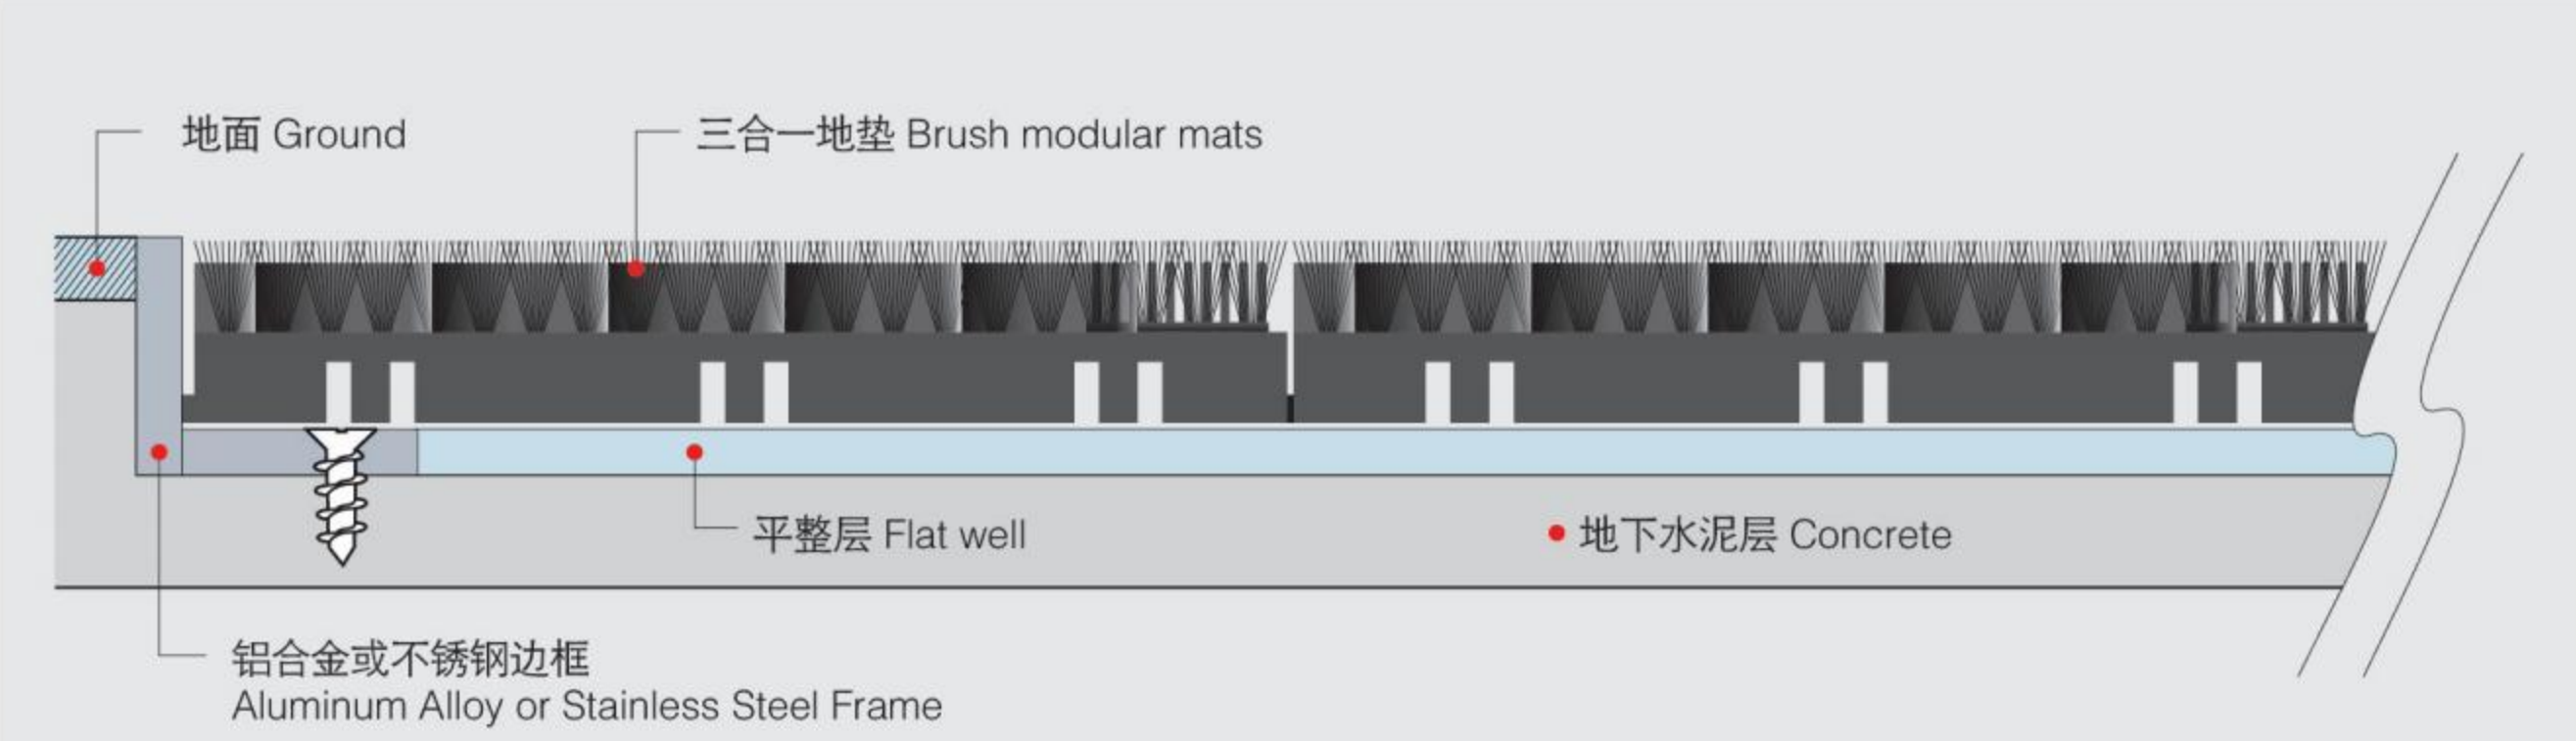

安装示意图 Typical Installation

凹槽内铺设 Installation in Groove