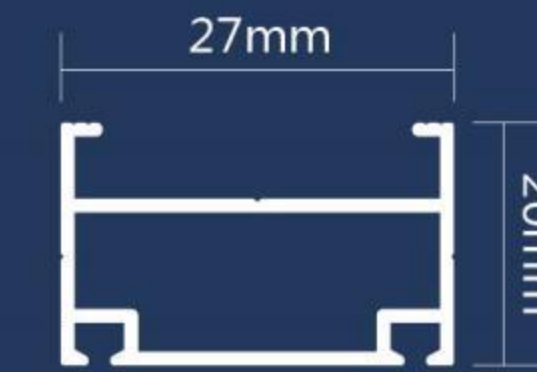

DJ-A 8091
菠萝纹·浅灰

DJ-A 8092
毛刷·黑

DJ-A型铝合金地垫系列型材剖面图 Profile of DJ-A Aluminum Alloy

DJ-A3X

壁厚: 1.0mm
wall thickness: 1.0mm

DJ-A3

壁厚: 1.0mm
wall thickness: 1.0mm

DJ-A2

壁厚: 1.2mm
wall thickness: 1.2mm

DJ-A1

壁厚: 1.5mm
wall thickness: 1.5mm

DJ-A6

壁厚: 2.0mm
wall thickness: 2.0mm

DJ-A

壁厚: 2.0mm
wall thickness: 2.0mm

DJ-A型铝合金斜坡边框 DJ-A Aluminum Alloy Slope Border