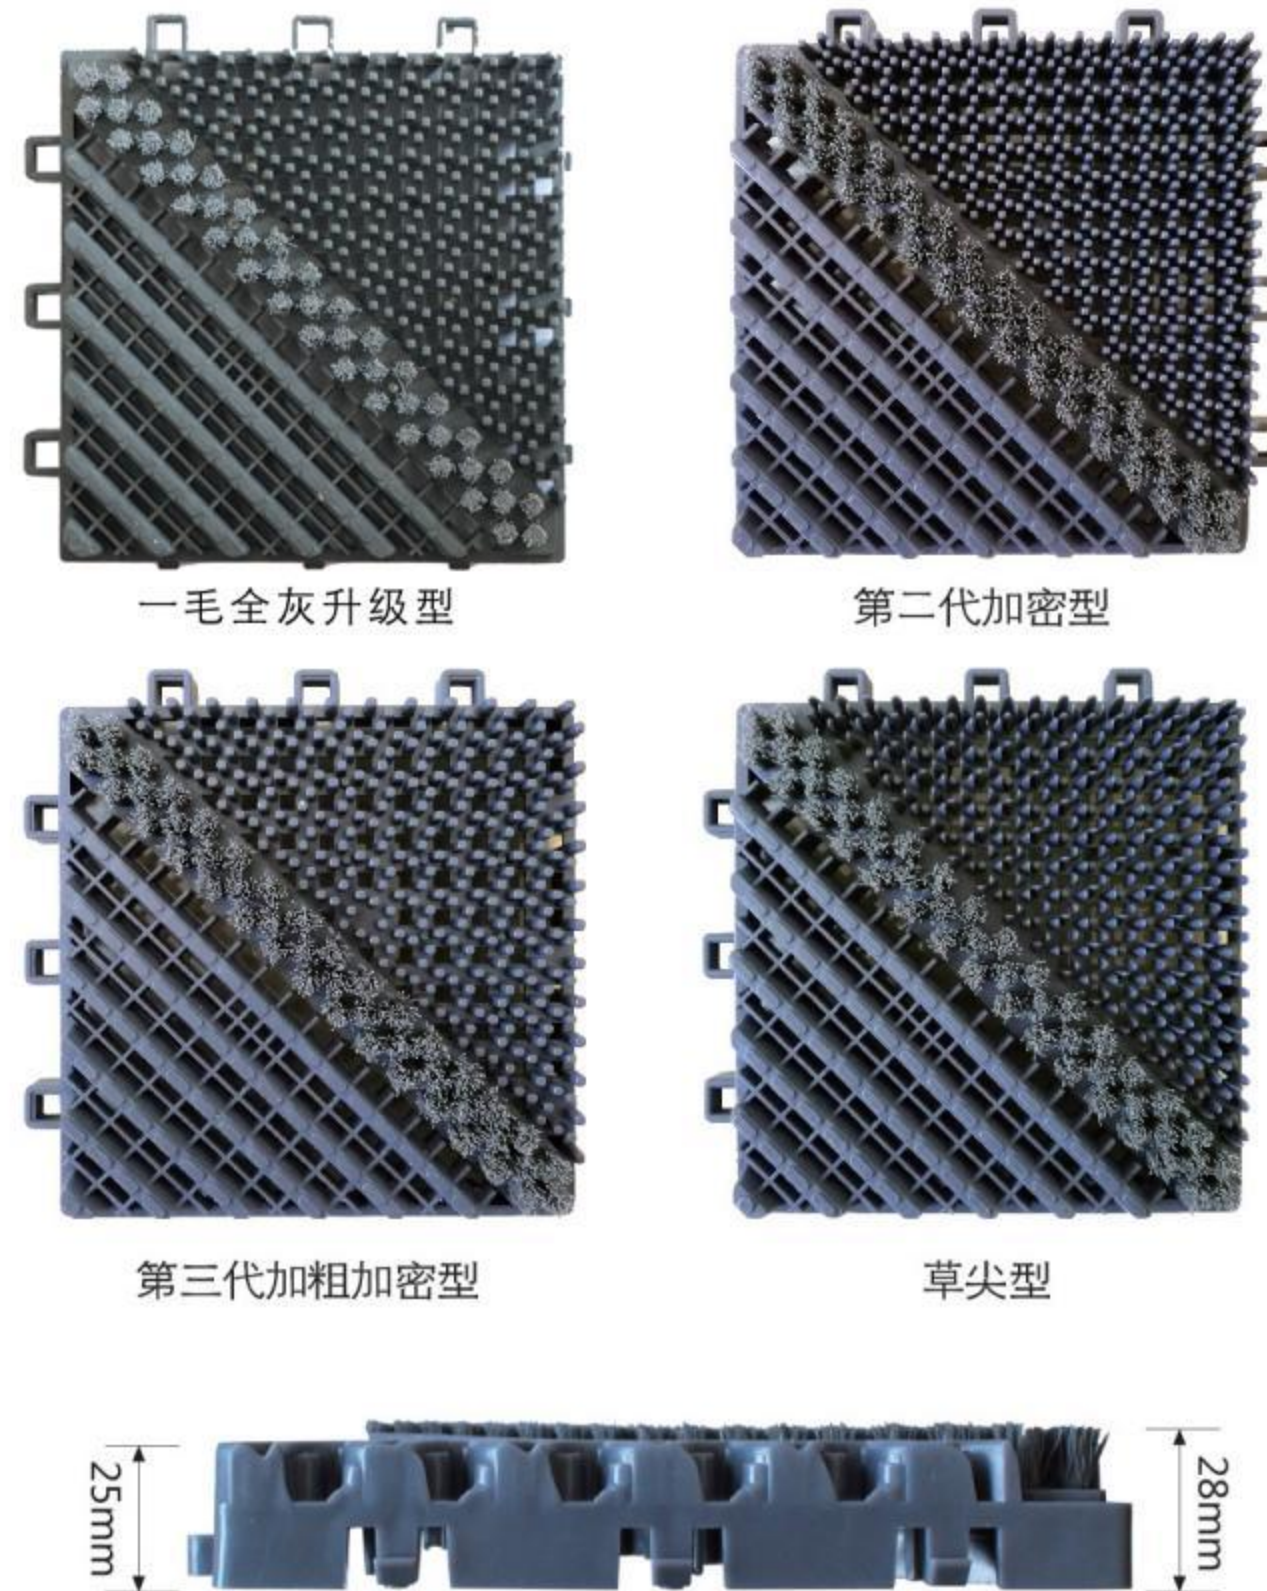

Main material: Polyvinyl
Main structure: spade + Nylon brush + Grass tip
Product features: Super wear-resisting, do not fade, corrosion resistance, high and low temperature resistance, easy to fix and separate
Height: 25mm
Specifications: 150mm x 150mm
Capacity: 1000kg/m²
Connection: Interlock
Installation: On the ground or the reserved grooves 25mm depth