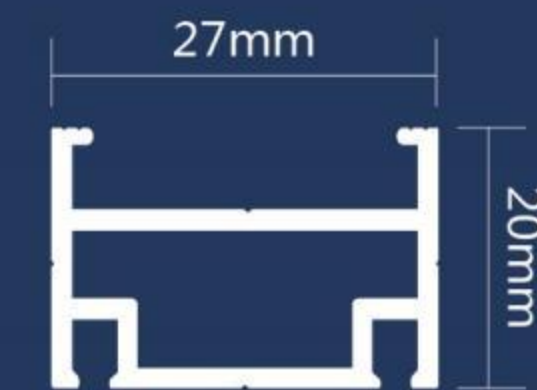

DJ-A 8091
菠萝纹·浅灰

DJ-A 8092
毛刷·黑

DJ-A型铝合金地垫系列型材剖面图 Profile of DJ-A Aluminum Alloy

DJ-A3X

壁厚: 1.0mm
wall thickness: 1.0mm

DJ-A3

壁厚: 1.0mm
wall thickness: 1.0mm

DJ-A2

壁厚: 1.2mm
wall thickness: 1.2mm

DJ-A1

壁厚: 1.5mm
wall thickness: 1.5mm

DJ-A6

壁厚: 2.0mm
wall thickness: 2.0mm

DJ-A

壁厚: 2.0mm
wall thickness: 2.0mm

DJ-A型铝合金斜坡边框 DJ-A Aluminum Alloy Slope Border