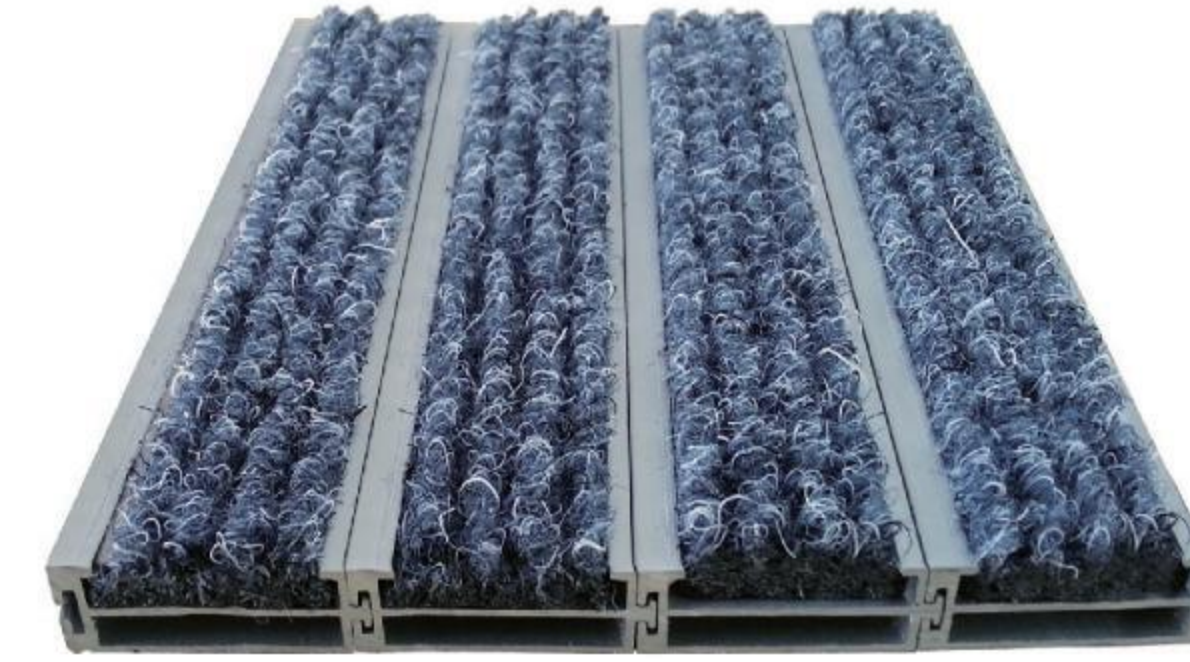

DJ-C2型 铝合金地垫 Aluminium Mats