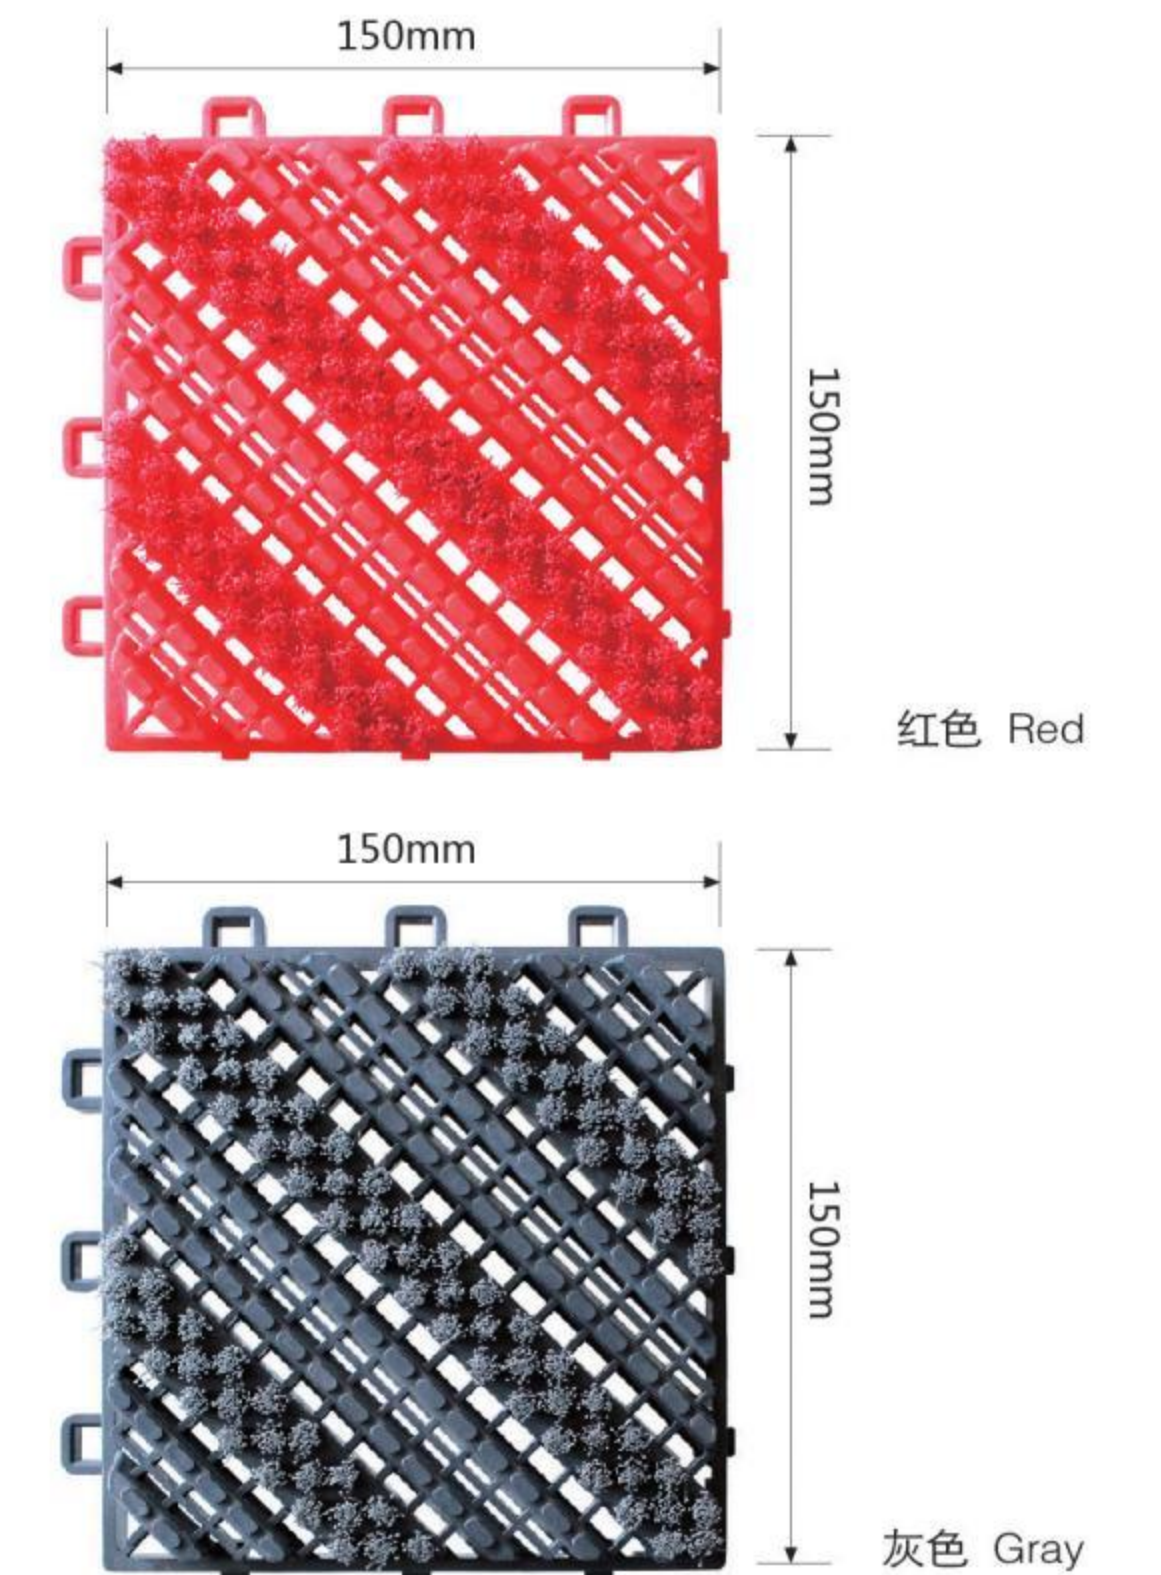

Main material: Polyvinyl
Main structure: spade + Nylon brush + Grass tip
Product features: Super wear-resisting, do not fade, corrosion resistance, high and low temperature resistance, easy to fix and separate
Height: 25mm
Specifications: 150mm x 150mm
Capacity: 1000kg/m²
Connection: Interlock
Installation: On the ground or the reserved grooves 25mm depth