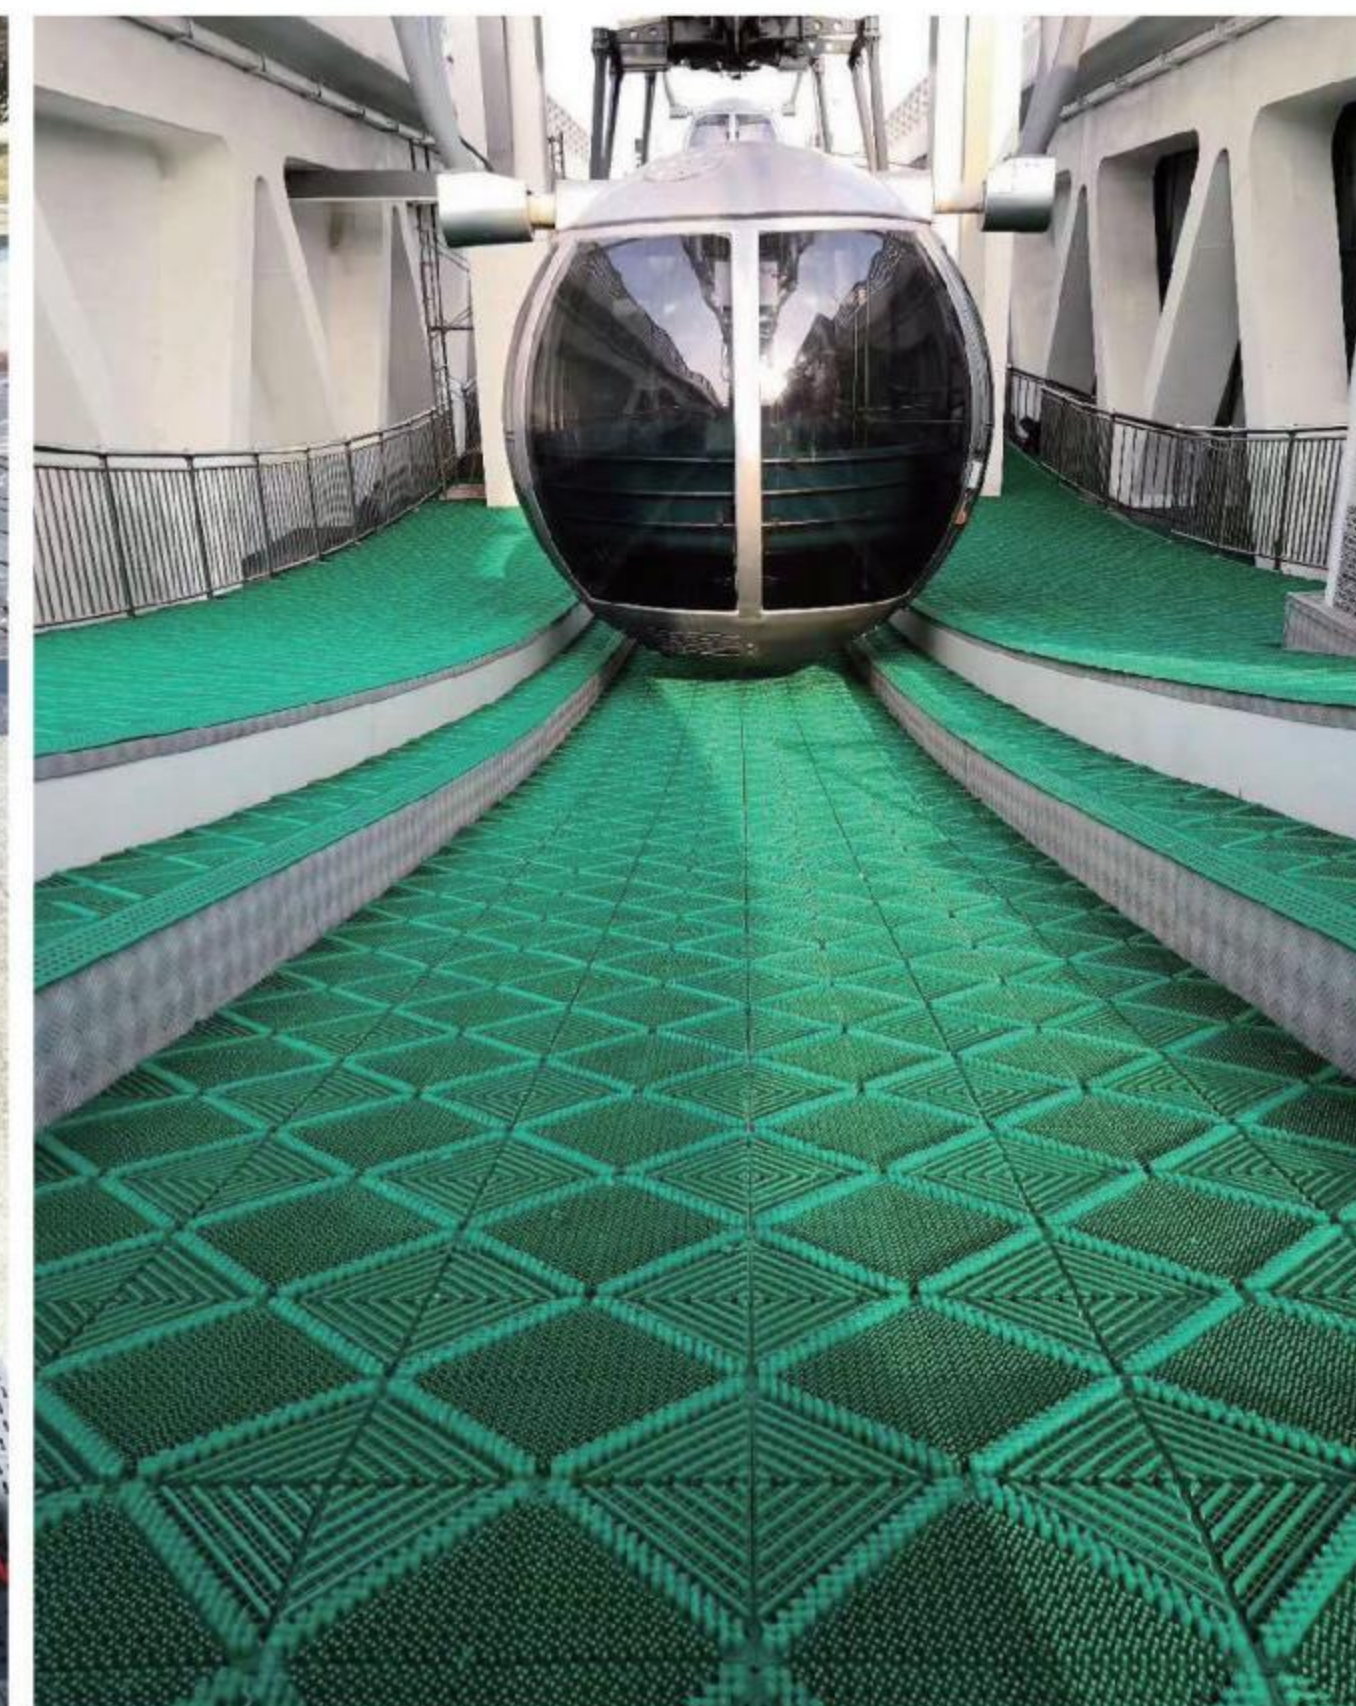

单毛刷型三合一地垫
可选颜色及组合方式

Single brush style
Optional Colours and Combinations

三毛刷型 三合一地垫
Triple Brush Modular Mat

技术参数 / Technical parameters

主体材质: 乙烯聚合物
主体结构: 铲刀+三道尼龙毛刷
产品特性: 超耐磨、不褪色、耐腐蚀、耐高低温, 便于拼拆
地垫高度: 25mm
单片规格: 150mm×150mm
承重力: 1000kg/m²
连接方式: 拼块连接
安装方式: 直接铺于地面或预留25mm凹槽内安装, 铺设于凹槽内效果更佳, 更安全。

Main material: Polyvinyl
Main structure: spade + Nylon brush + Grass tip
Product features: Super wear-resisting, do not fade, corrosion resistance, high and low temperature resistance, easy to fix and separate
Height: 25mm
Specifications: 150mm x 150mm
Capacity: 1000kg/m²
Connection: Interlock
Installation: On the ground or the reserved grooves 25mm depth

三毛刷型三合一地垫可选颜色及组合方式
Triple Brush modular mat Optional Colours and Combinations