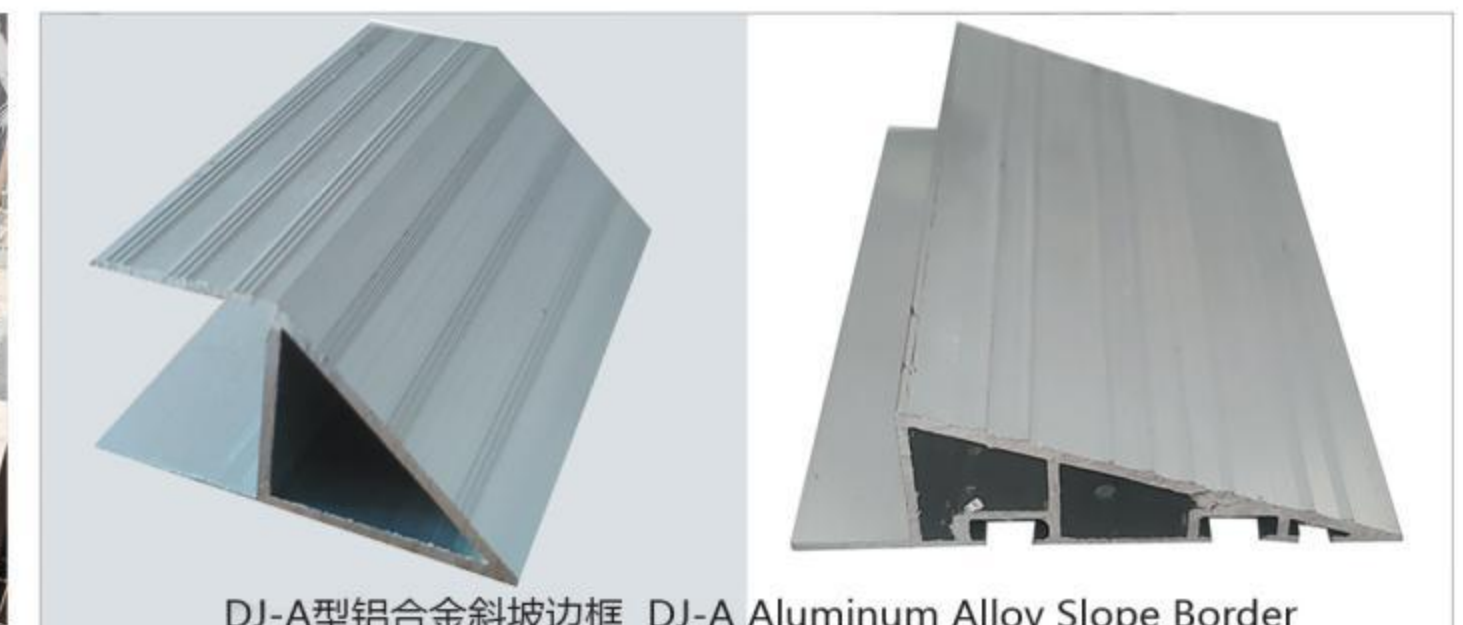

壁厚: 1.2mm
wall thickness: 1.2mm

DJ-A1

壁厚: 1.5mm
wall thickness: 1.5mm

DJ-A6

壁厚: 2.0mm
wall thickness: 2.0mm

DJ-A

壁厚: 2.0mm
wall thickness: 2.0mm

DJ-A型铝合金斜坡边框 DJ-A Aluminum Alloy Slope Border