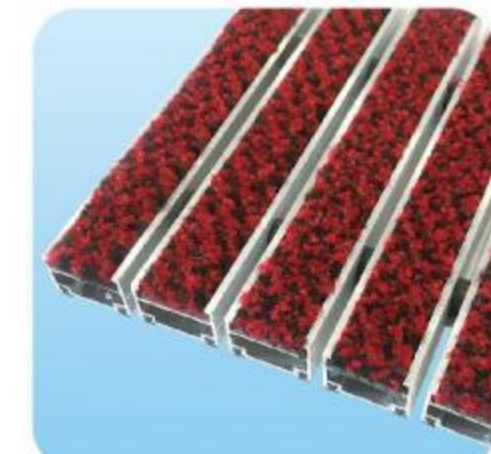

DJ-A TS7071
天使·红