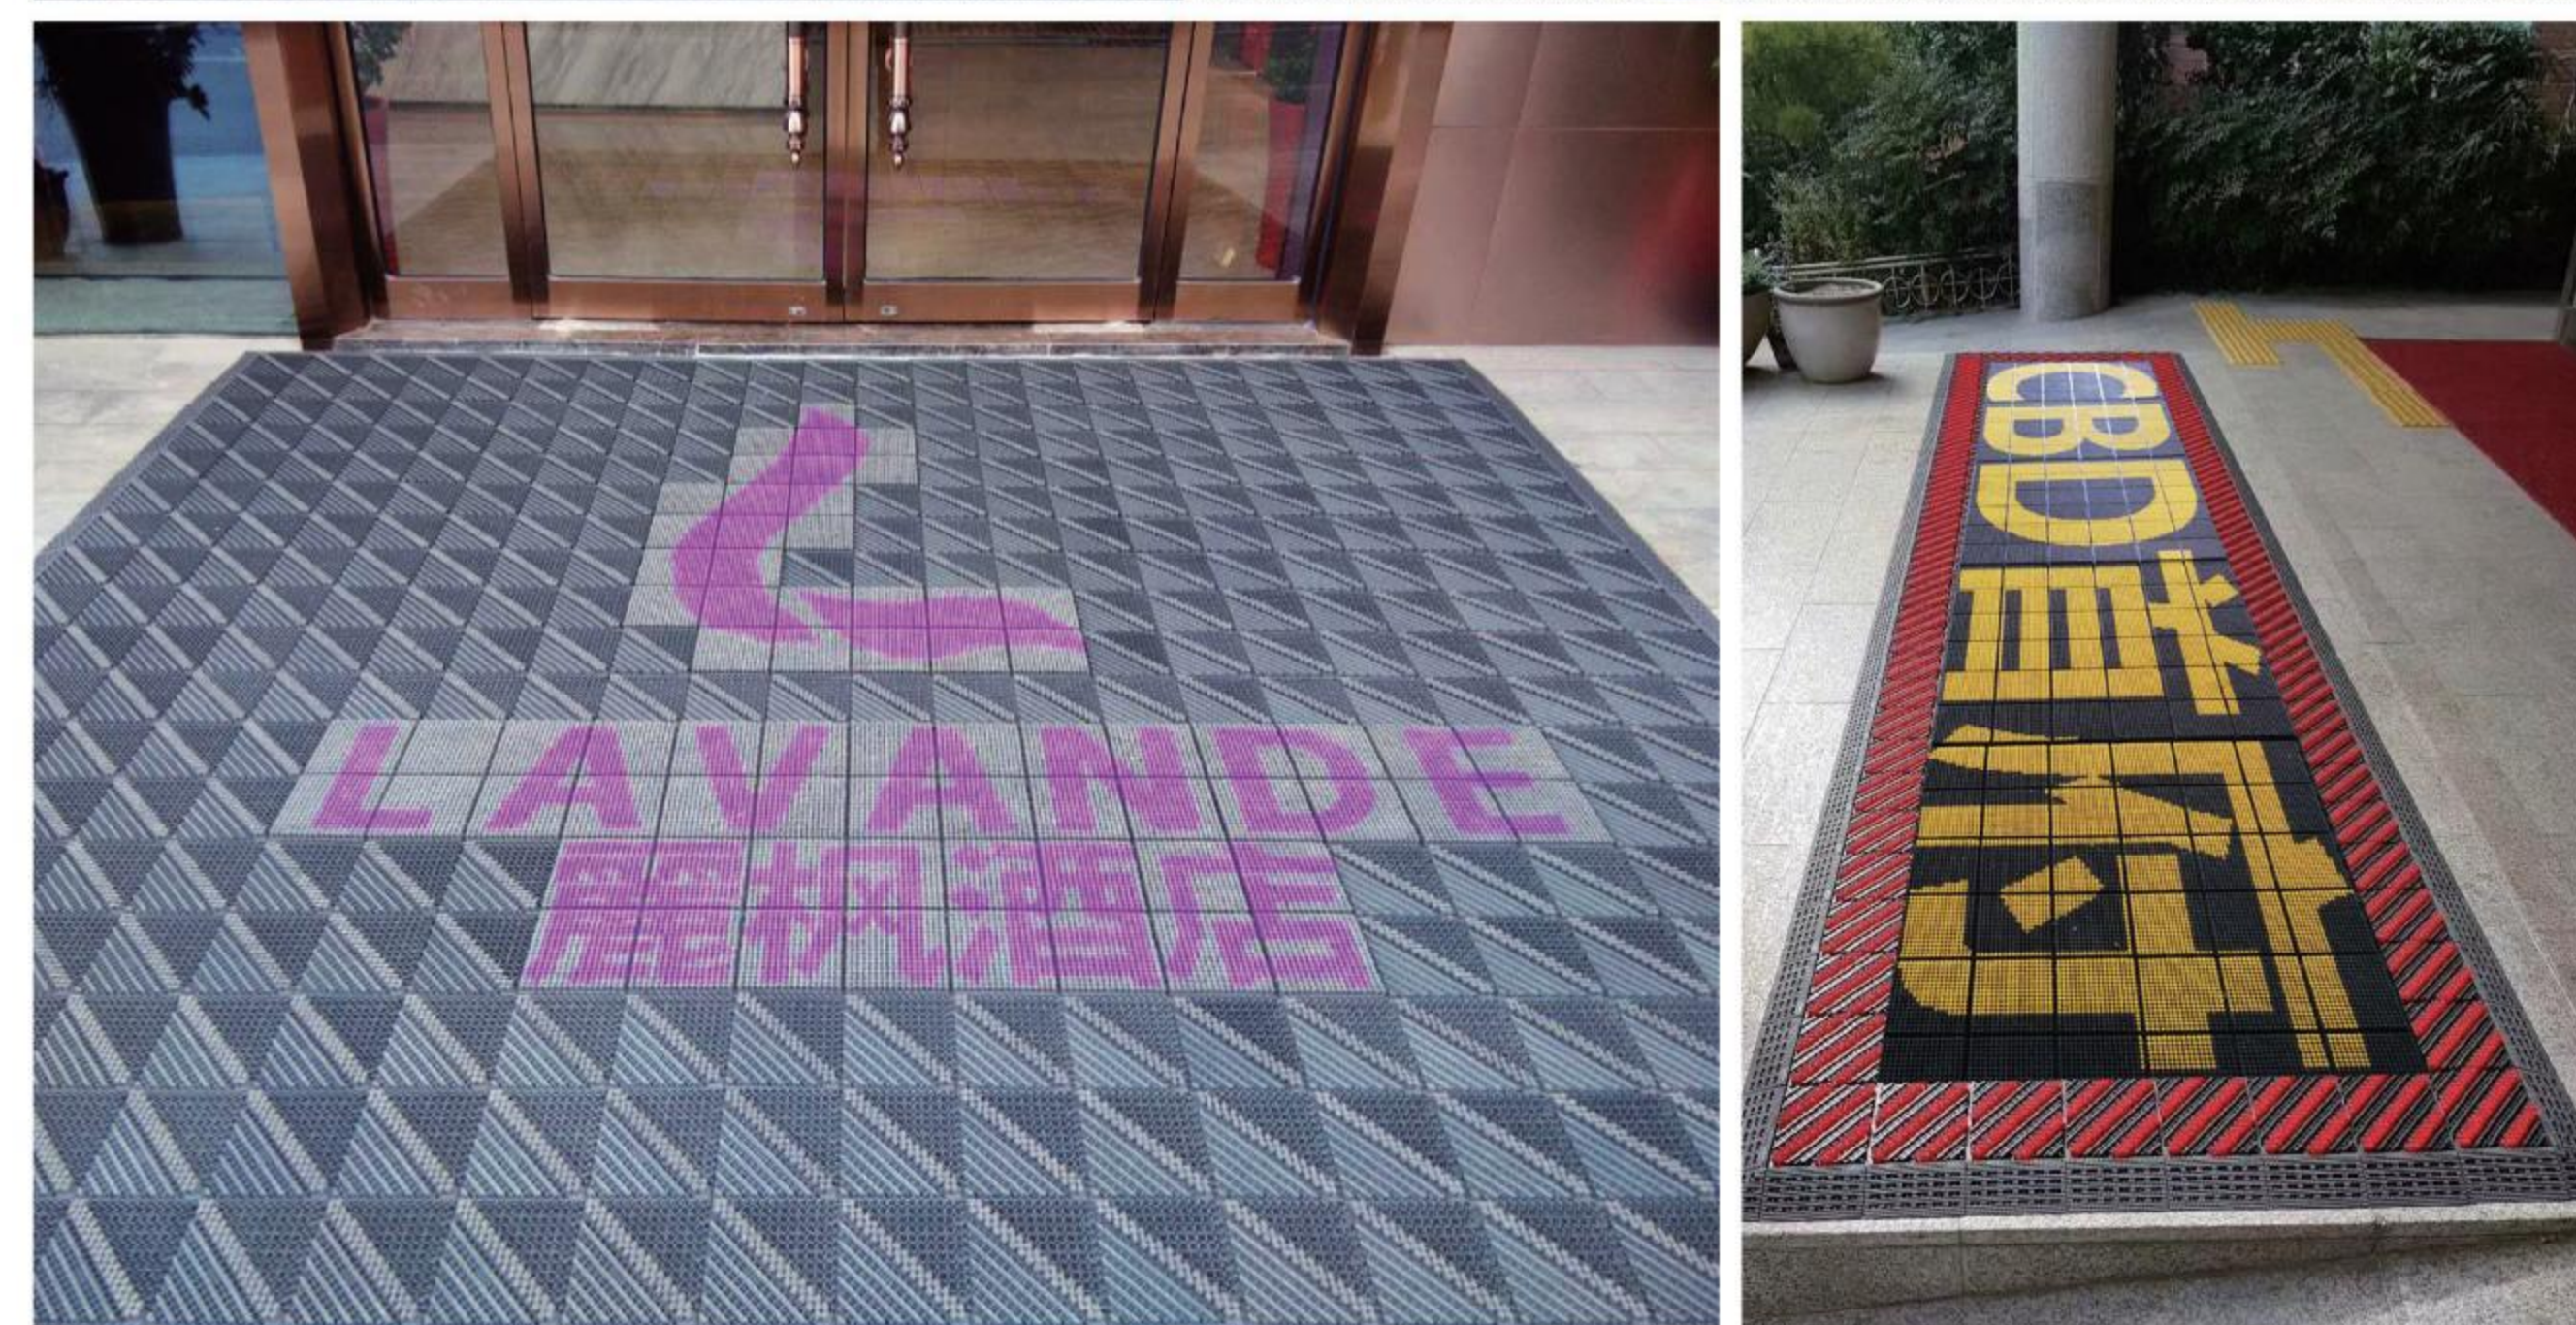

时尚美观 · 无限拼接，尽在奥美诺

奥美诺系列拼块防污地垫因其美观时尚，能更好的提升门厅形象而广受各种商业空间的青睐。加之采用模块拼装式设计，施工简单，便于维护，与其优秀的防滑除尘功能相得益彰。

Modular mat because of its beautiful fashion, can better enhance the image of the hall and wide received all kinds of commercial space favor. In addition, modular assembly design, simple construction, easy maintenance, and its excellent anti-slip dust removal function complement each other.