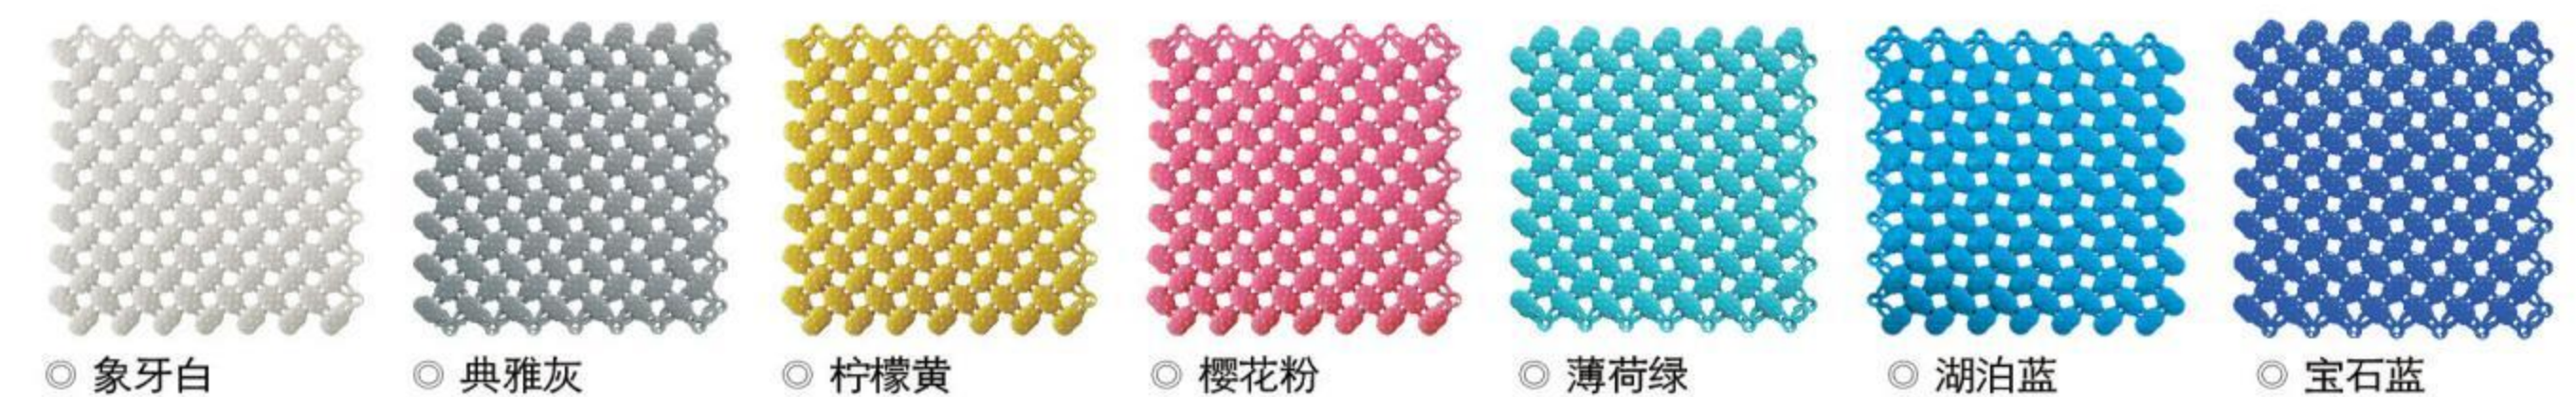

疏水一代 模块疏水地垫 Modular Pooling Mat G1

技术参数 / Technical parameters

- 主体材质: PVC骨架
- 产品特性: 超耐磨、不褪色、耐腐蚀、耐高低温, 便于拼拆
- 地垫高度: 8.5mm (A款)、6.5mm (B款)
- 单片规格: 200mm×200mm
- 连接方式: 拼块连接
- 适用场所: 游泳池、洗澡间、厨房、洗浴中心等

- **Main material:** PVC
- **Product features:** Super wear-resisting, do not fade, corrosion resistance, high and low temperature resistance, easy to fix and separate.
- **Height:** 8.5mm (A)、6.5mm (B)
- **Specifications:** 200mm x 200mm
- **Connection:** Interlock
- **Applicable places:** Swimming pool, bathing room, kitchen, etc.