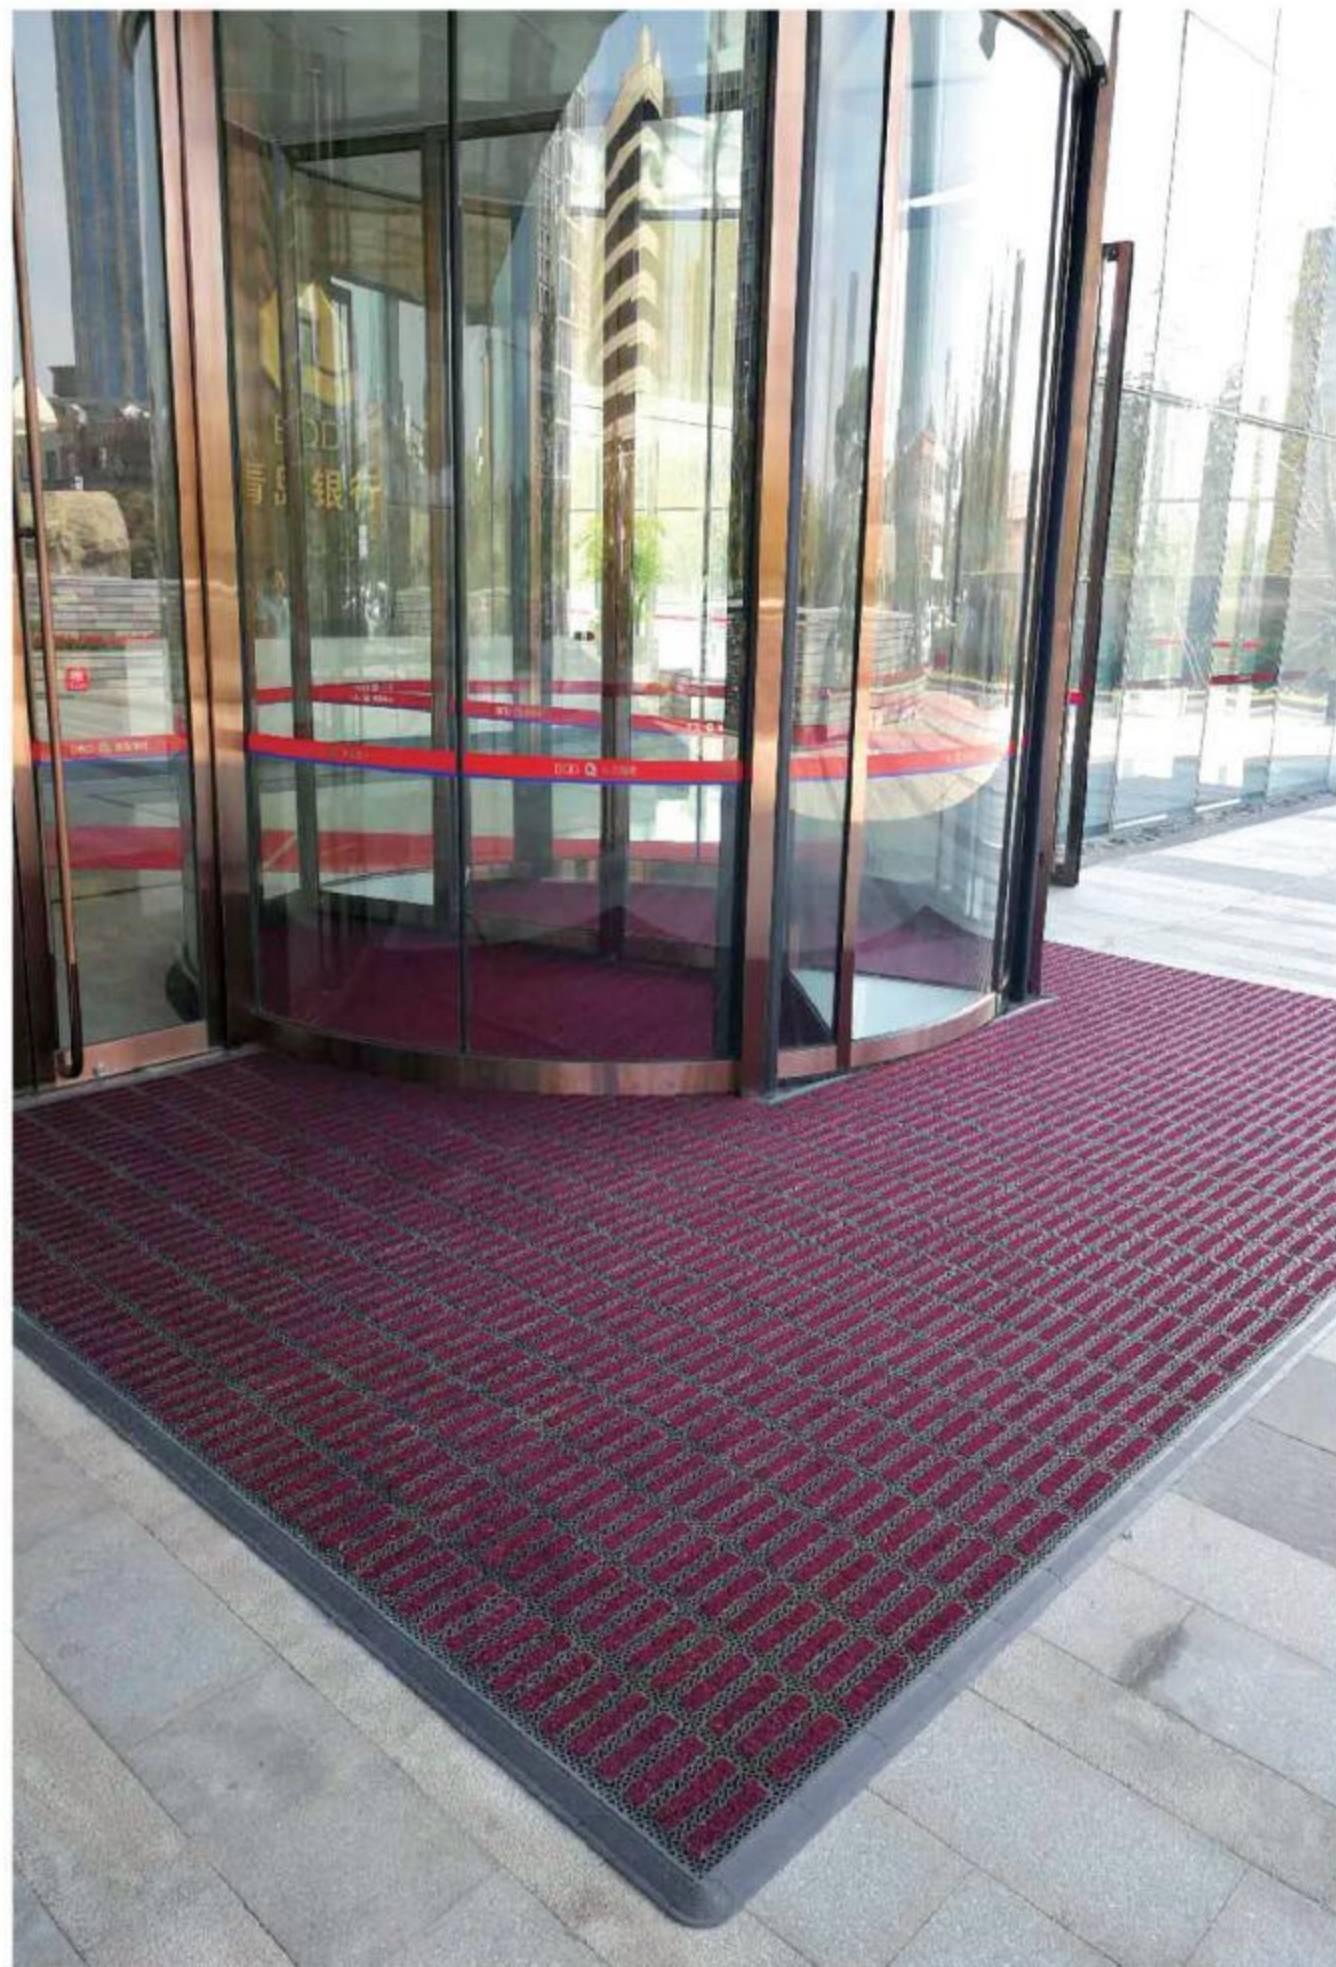

天使地垫选用高强耐磨尼龙6.6纤维技术，由单丝和粗丝结构组成。独特尼龙纤维含100%防静电碳化纱线纤维，有效抗静电处理，表现出色。具有高回弹性尼龙6.6纤维，所有粗细纤维均经过热定处理卷曲。开放式簇绒设计有效防尘除污及藏垢，兼具超强吸水性，易于吸尘、洗涤及干燥。

Angel mats is made of high strength and wear-resistant nylon 6.6 fiber technology, which consists of monofilament and coarse filament structure. Unique nylon fiber contains 100% anti-static carbonized yarn fiber, effective anti-static treatment, excellent performance. High resilience nylon 6.6 fibers, all coarse and fine fibers are curled by heat setting treatment. Open tufting design can effectively prevent dust, remove dirt and hide dirt. It has super absorbency and is easy to dust, wash and dry.