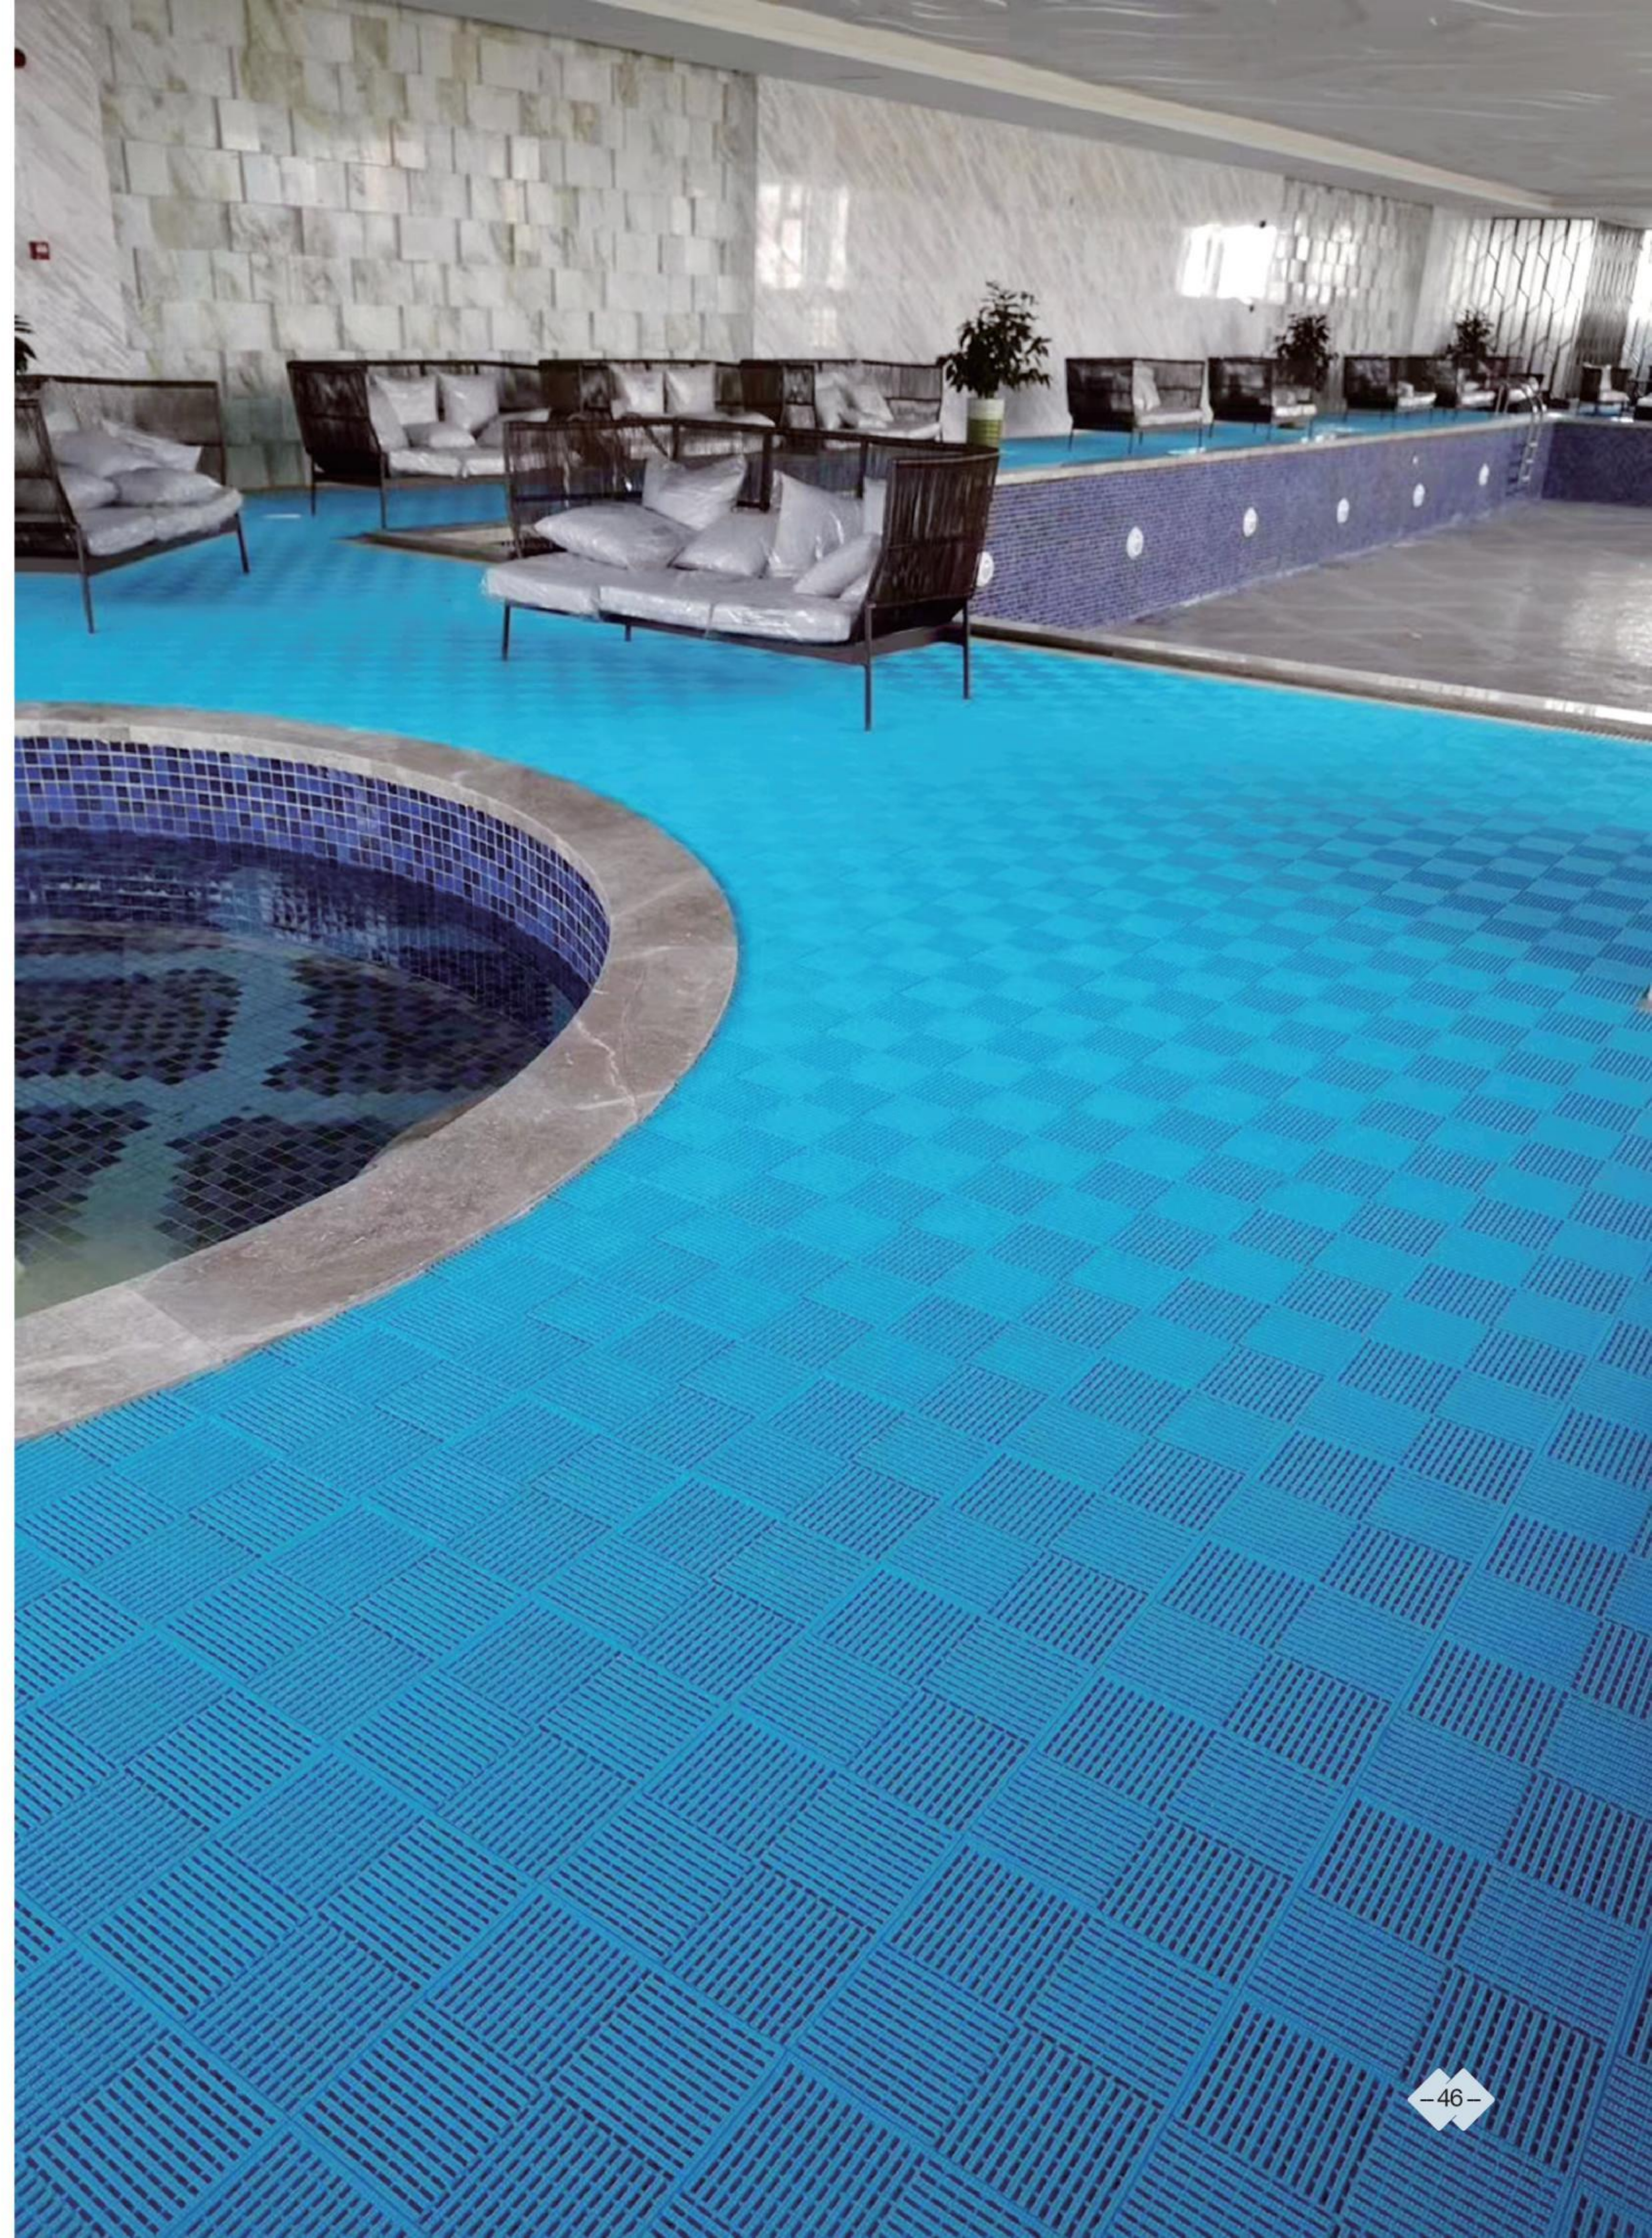

疏水二代 模块疏水地垫 Modular Pooling Mat G2

技术参数 / Technical parameters

主体材质: PVC骨架
产品特性: 超耐磨、不褪色、耐腐蚀、耐高低温, 便于拼拆
地垫高度: 8.5mm
单片规格: 300mm×300mm
连接方式: 拼块连接
适用场所: 游泳池、洗澡间、厨房、洗浴中心等

Main material: PVC
Product features: Super wear-resisting, do not fade, corrosion resistance, high and low temperature resistance, easy to fix and separate.
Height: 8.5mm
Specifications: 300mm x 300mm
Connection: Interlock
Applicable places: Swimming pool, bathing room, kitchen, etc.