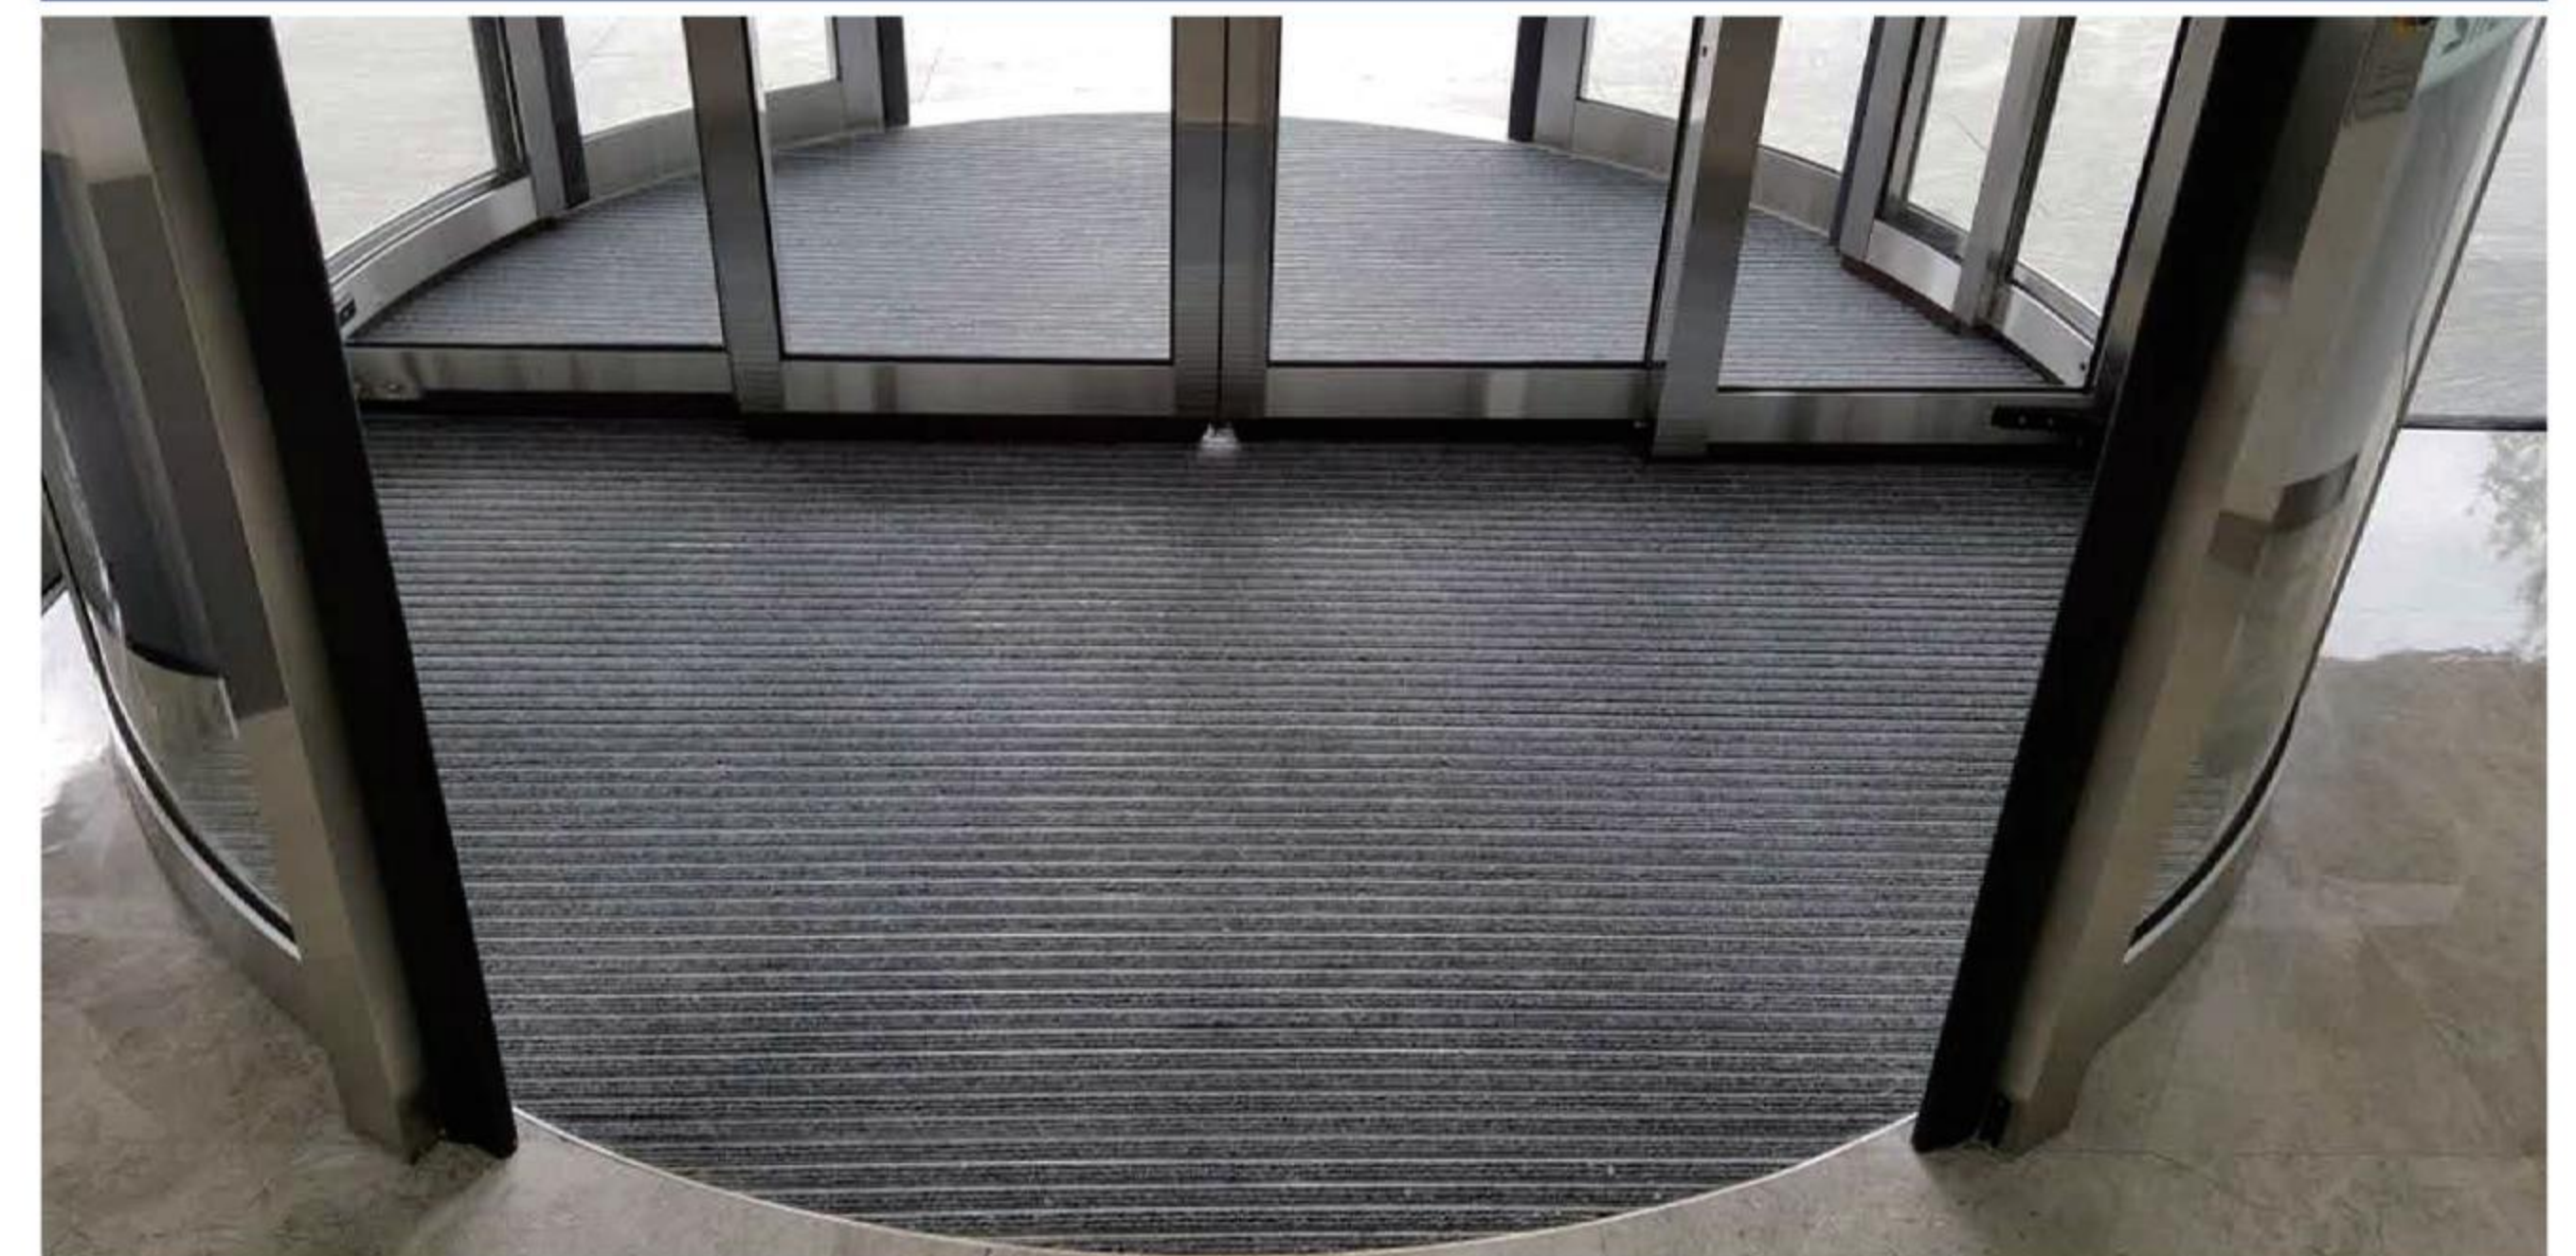

DJ-C2型铝合金地垫型材剖面图 Profile of DJ-C2 Aluminum Alloy