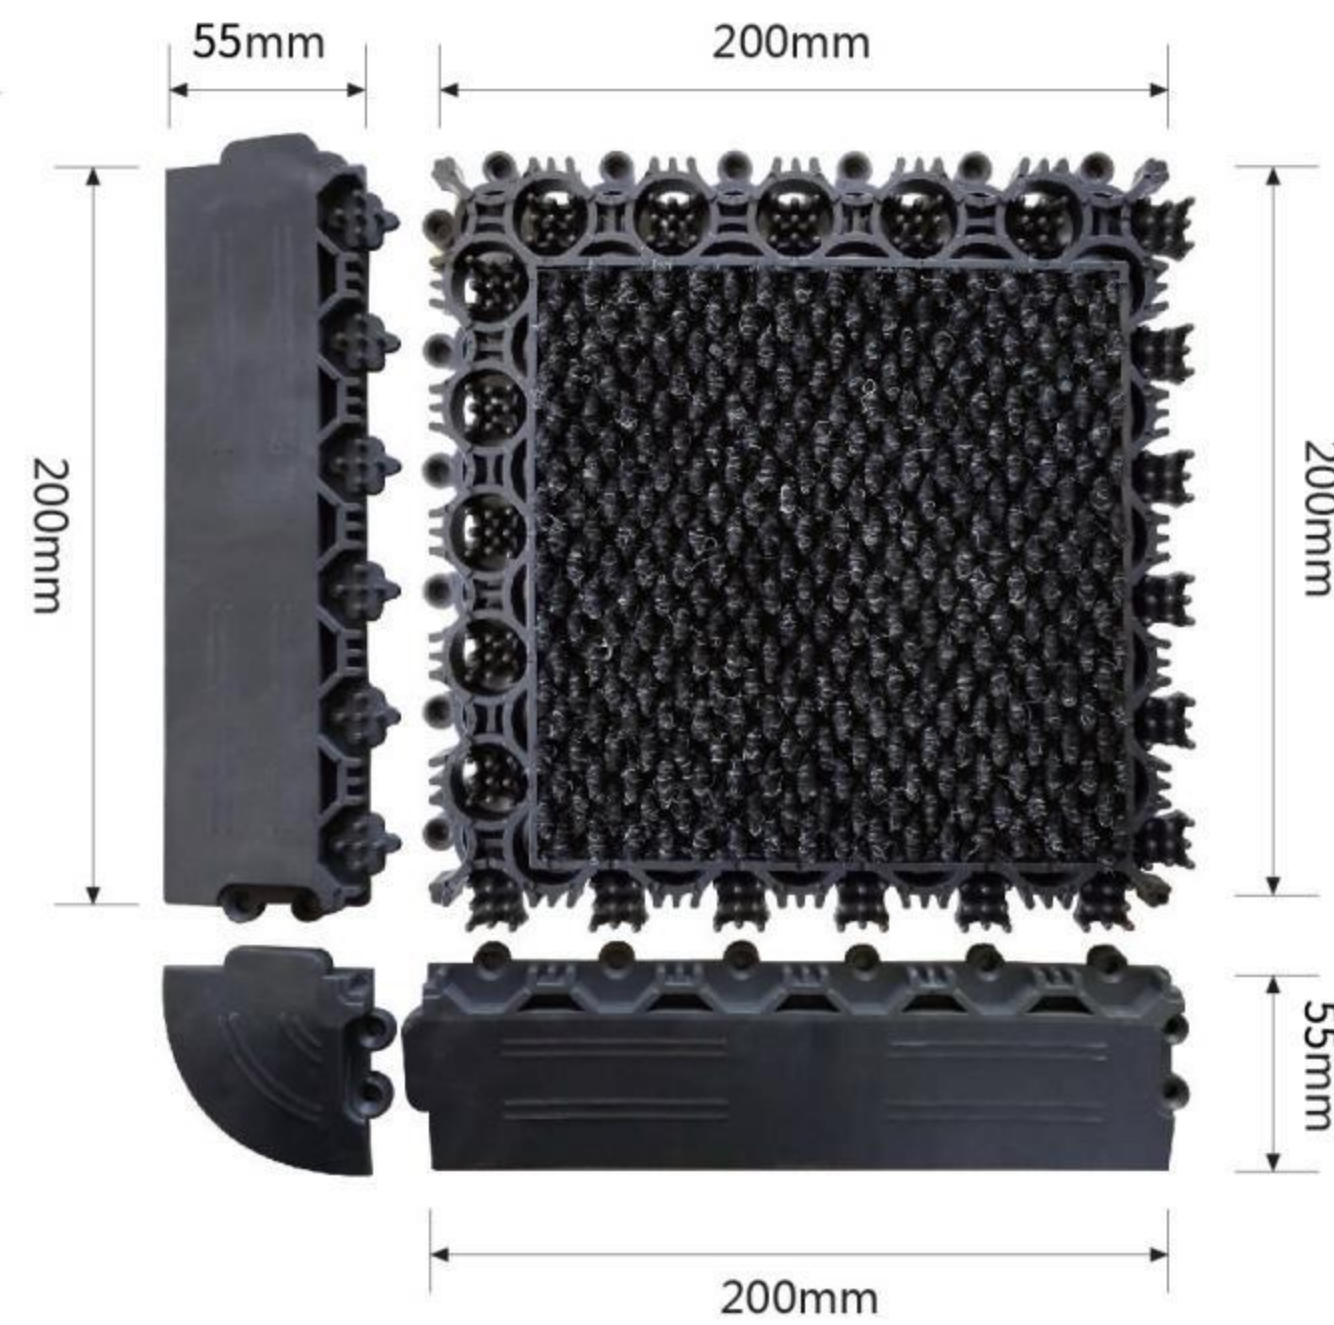

奥美诺系列·无毯型 / Modular Mat Without Carpet

无毯类奥美诺系列地垫有两款，一款为通底式设计，一款为不通底设计，高度有11mm和16mm两种。通底式地垫可以聚收大量沙垢于垫底，并能快速疏水。不通底式地垫则可藏垢聚沙于垫内，易于清洗。两款均适合安装在人流量较大的门厅出入口等位置，经久耐用，耐腐蚀，耐低温及紫外光，易于维护和保养。

There are two kinds of Omno series floor mats without carpet, one is the open-bottom design, the other is the open-bottom design, the height of which is 11 mm and 16 mm. The bottom-through mat can collect a large amount of sand dirt at the bottom of the mat, and can quickly drain water. Unaccessible floor mat can hide dirt and accumulate sand in the mat, which is easy to clean. Both are suitable for installation in the entrance and exit of the hall where the traffic is large, durable, corrosion resistant, high and low temperature and ultraviolet light resistance, easy for maintenance.

奥美诺系列·方形毯面型 / Modular Mat With Square Carpet

技术参数 / Technical parameters

主体材质: PVC骨架
 产品特性: 超耐磨、不褪色、耐腐蚀、耐高低温, 便于拼拆
 地垫高度: 16mm
 单片规格: 200mm×200mm
 承重力: 2000kg/m²
 连接方式: 拼块连接
 安装方式: 直接铺于地面或预留凹槽16mm

Main material: PVC framework
Product features: Super wear resisting, do not fade, corrosion resistance, high and low temperature resistance, easy to fix and separate
Height: 16mm
Specifications: 200mm x 200mm
Capacity: 2000kg/m²
Connection: Piece by piece
Installation: On the ground or the reserved groove 16mm deep