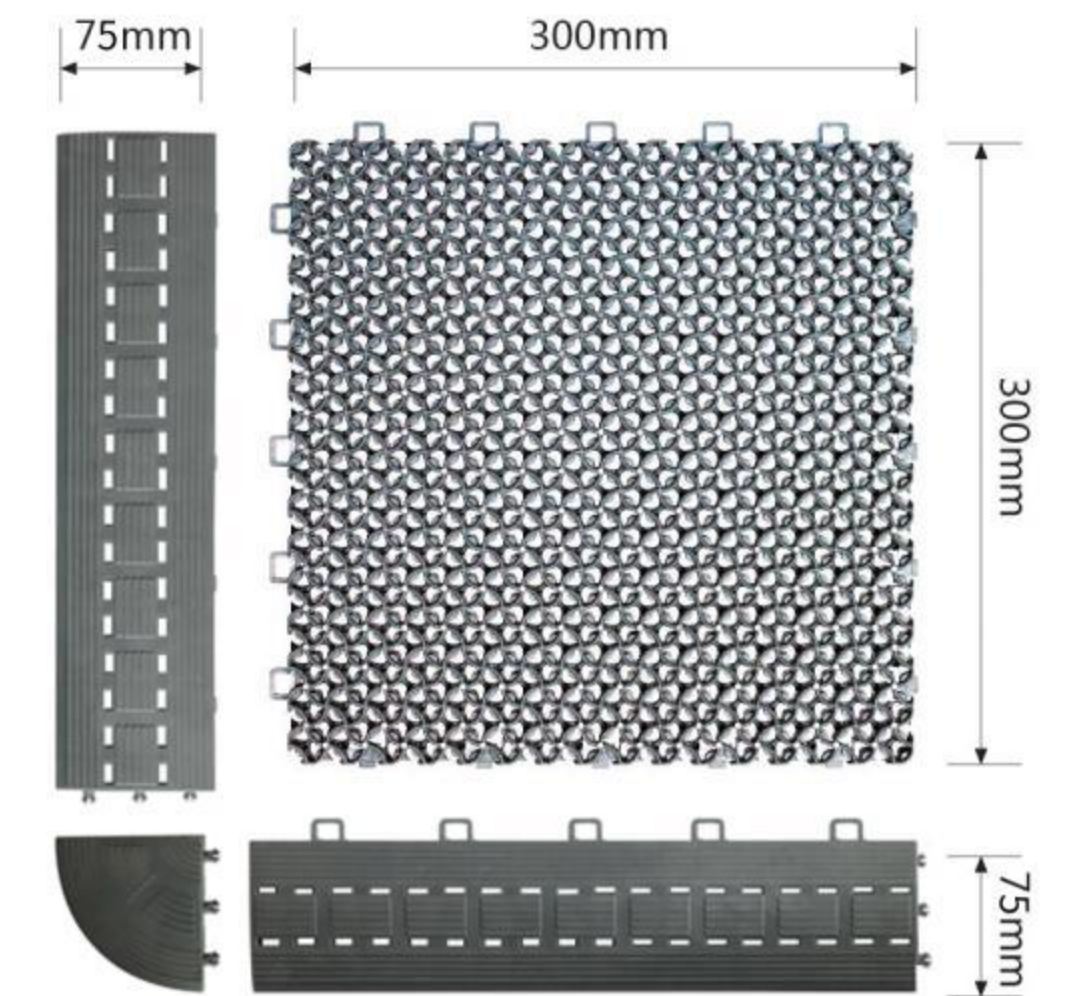

M8300型

技术参数 / Technical parameters

主体材质: PVC骨架
产品特性: 超耐磨、不褪色、耐腐蚀、耐高低温, 便于拼拆
地垫高度: 18mm
单片规格: 300mm×300mm
承重力: 2500kg/m²
连接方式: 拼块连接
安装方式: 直接铺于地面或预留凹槽18(±1)mm

Main material: PVC
Product features: Super wear resisting, do not fade, corrosion resistance, high and low temperature resistance, easy to fix and separate.
Height: 18mm
Specifications: 300mm x 300mm
Bearing capacity: 2500kg/m²
Connection: Interlock
Installation: On the ground or the reserved groove 18mm deep.