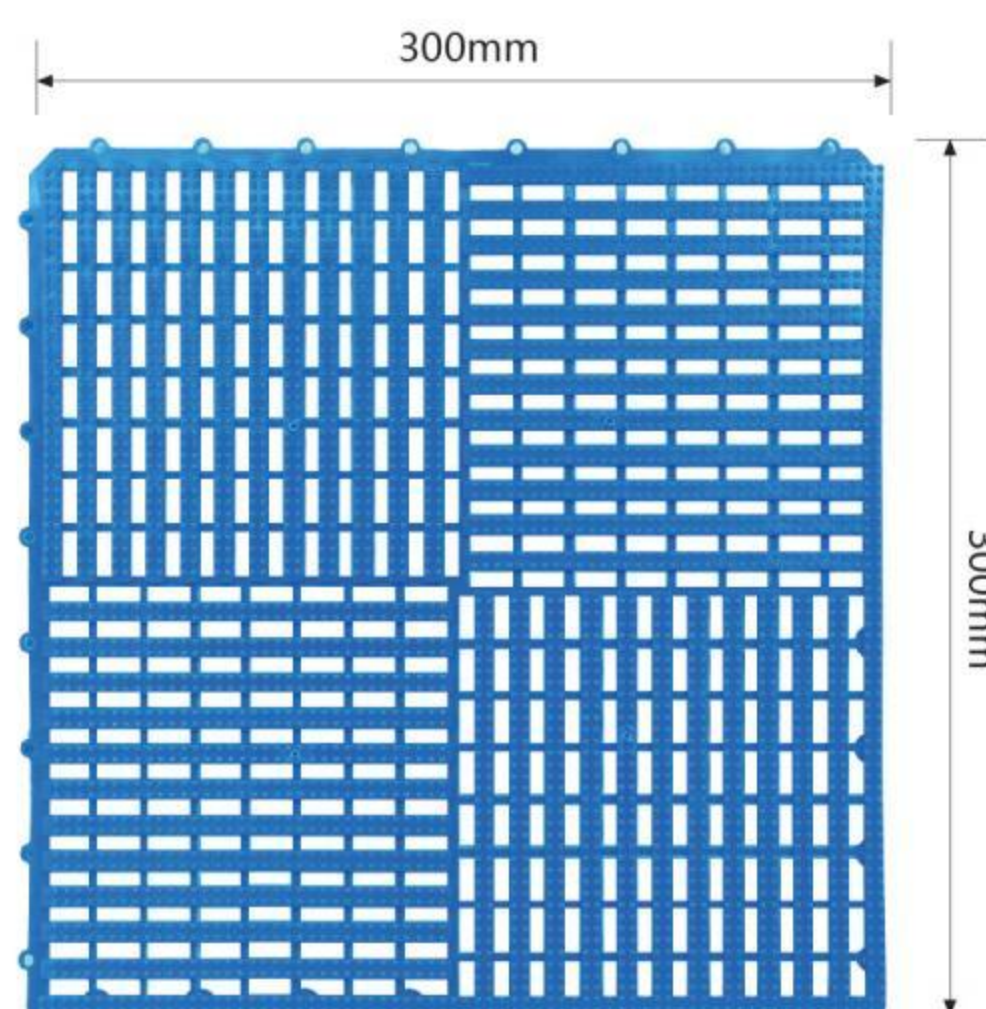

疏水二代 模块疏水地垫 Modular Pooling Mat G2

技术参数 / Technical parameters

主体材质: PVC骨架
产品特性: 超耐磨、不褪色、耐腐蚀、耐高低温, 便于拼拆
地垫高度: 8.5mm
单片规格: 300mm×300mm
连接方式: 拼块连接
适用场所: 游泳池、洗澡间、厨房、洗浴中心等

Main material: PVC
Product features: Super wear-resisting, do not fade, corrosion resistance, high and low temperature resistance, easy to fix and separate.
Height: 8.5mm
Specifications: 300mm x 300mm
Connection: Interlock
Applicable places: Swimming pool, bathing room, kitchen, etc.