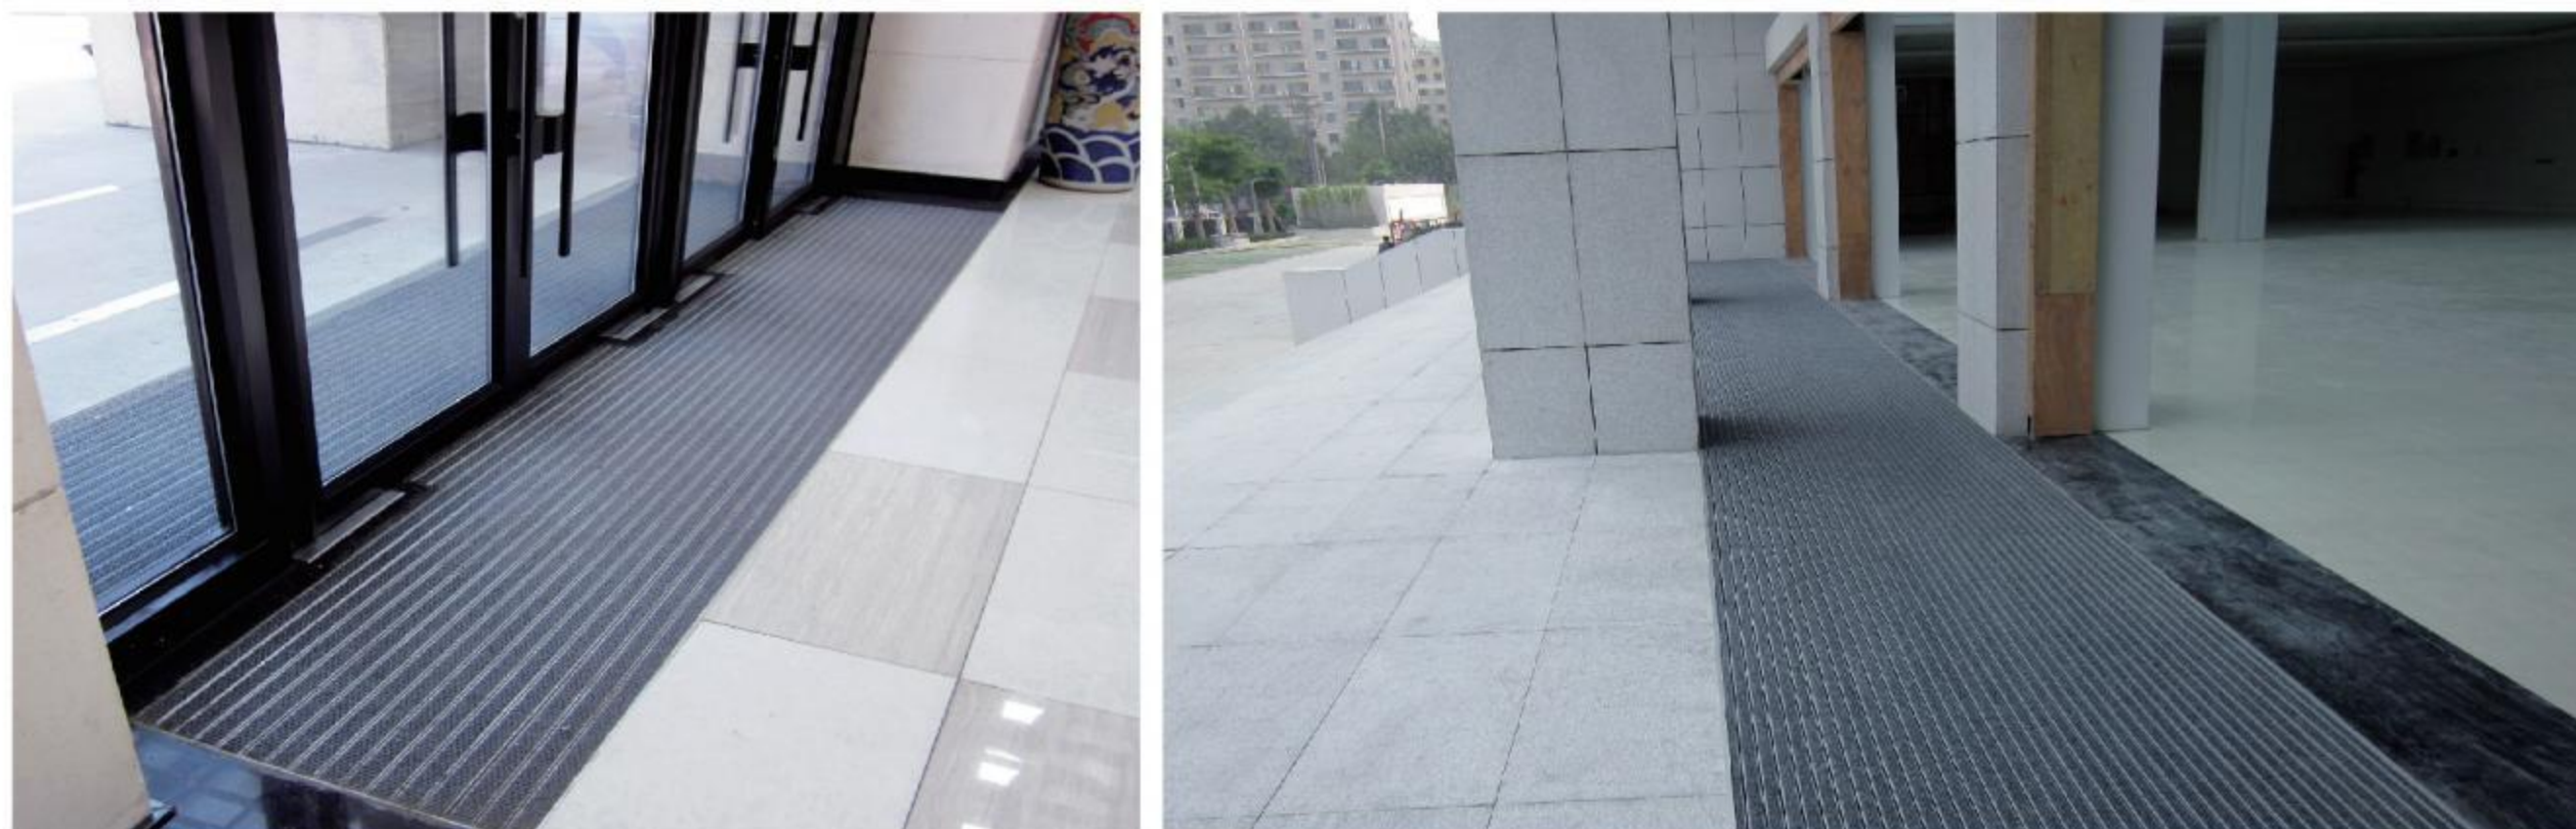

DJ-AL加宽型铝合金地垫型材剖面图 Profile of DJ-AL Aluminum Alloy

壁厚: 2.0mm
wall thickness: 2.0mm

壁厚: 1.5mm
wall thickness: 1.5mm

壁厚: 1.2mm
wall thickness: 1.2mm