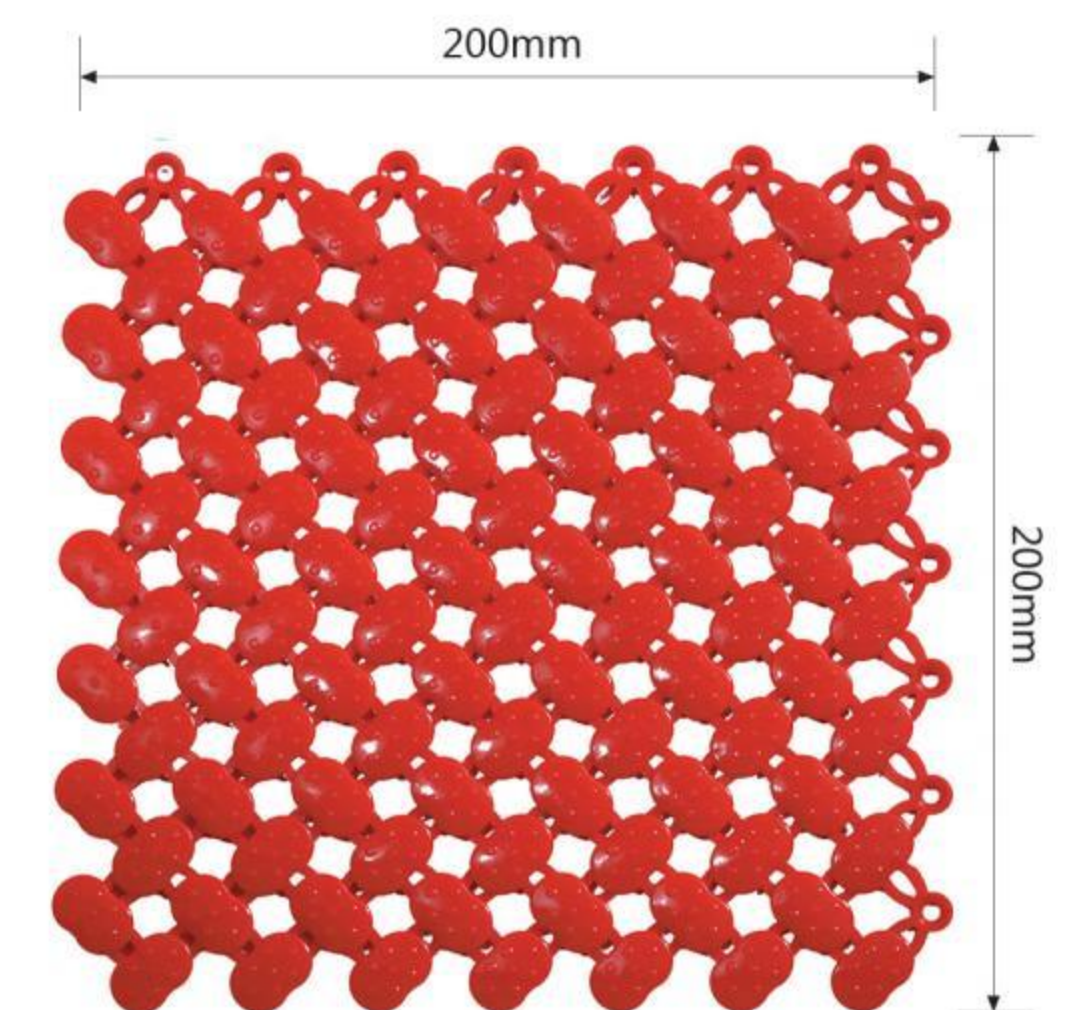

疏水一代 模块疏水地垫 Modular Pooling Mat G1

技术参数 / Technical parameters

- 主体材质: PVC骨架
- 产品特性: 超耐磨、不褪色、耐腐蚀、耐高低温, 便于拼拆
- 地垫高度: 8.5mm (A款)、6.5mm (B款)
- 单片规格: 200mm×200mm
- 连接方式: 拼块连接
- 适用场所: 游泳池、洗澡间、厨房、洗浴中心等

- **Main material:** PVC
- **Product features:** Super wear-resisting, do not fade, corrosion resistance, high and low temperature resistance, easy to fix and separate.
- **Height:** 8.5mm (A)、6.5mm (B)
- **Specifications:** 200mm x 200mm
- **Connection:** Interlock
- **Applicable places:** Swimming pool, bathing room, kitchen, etc.