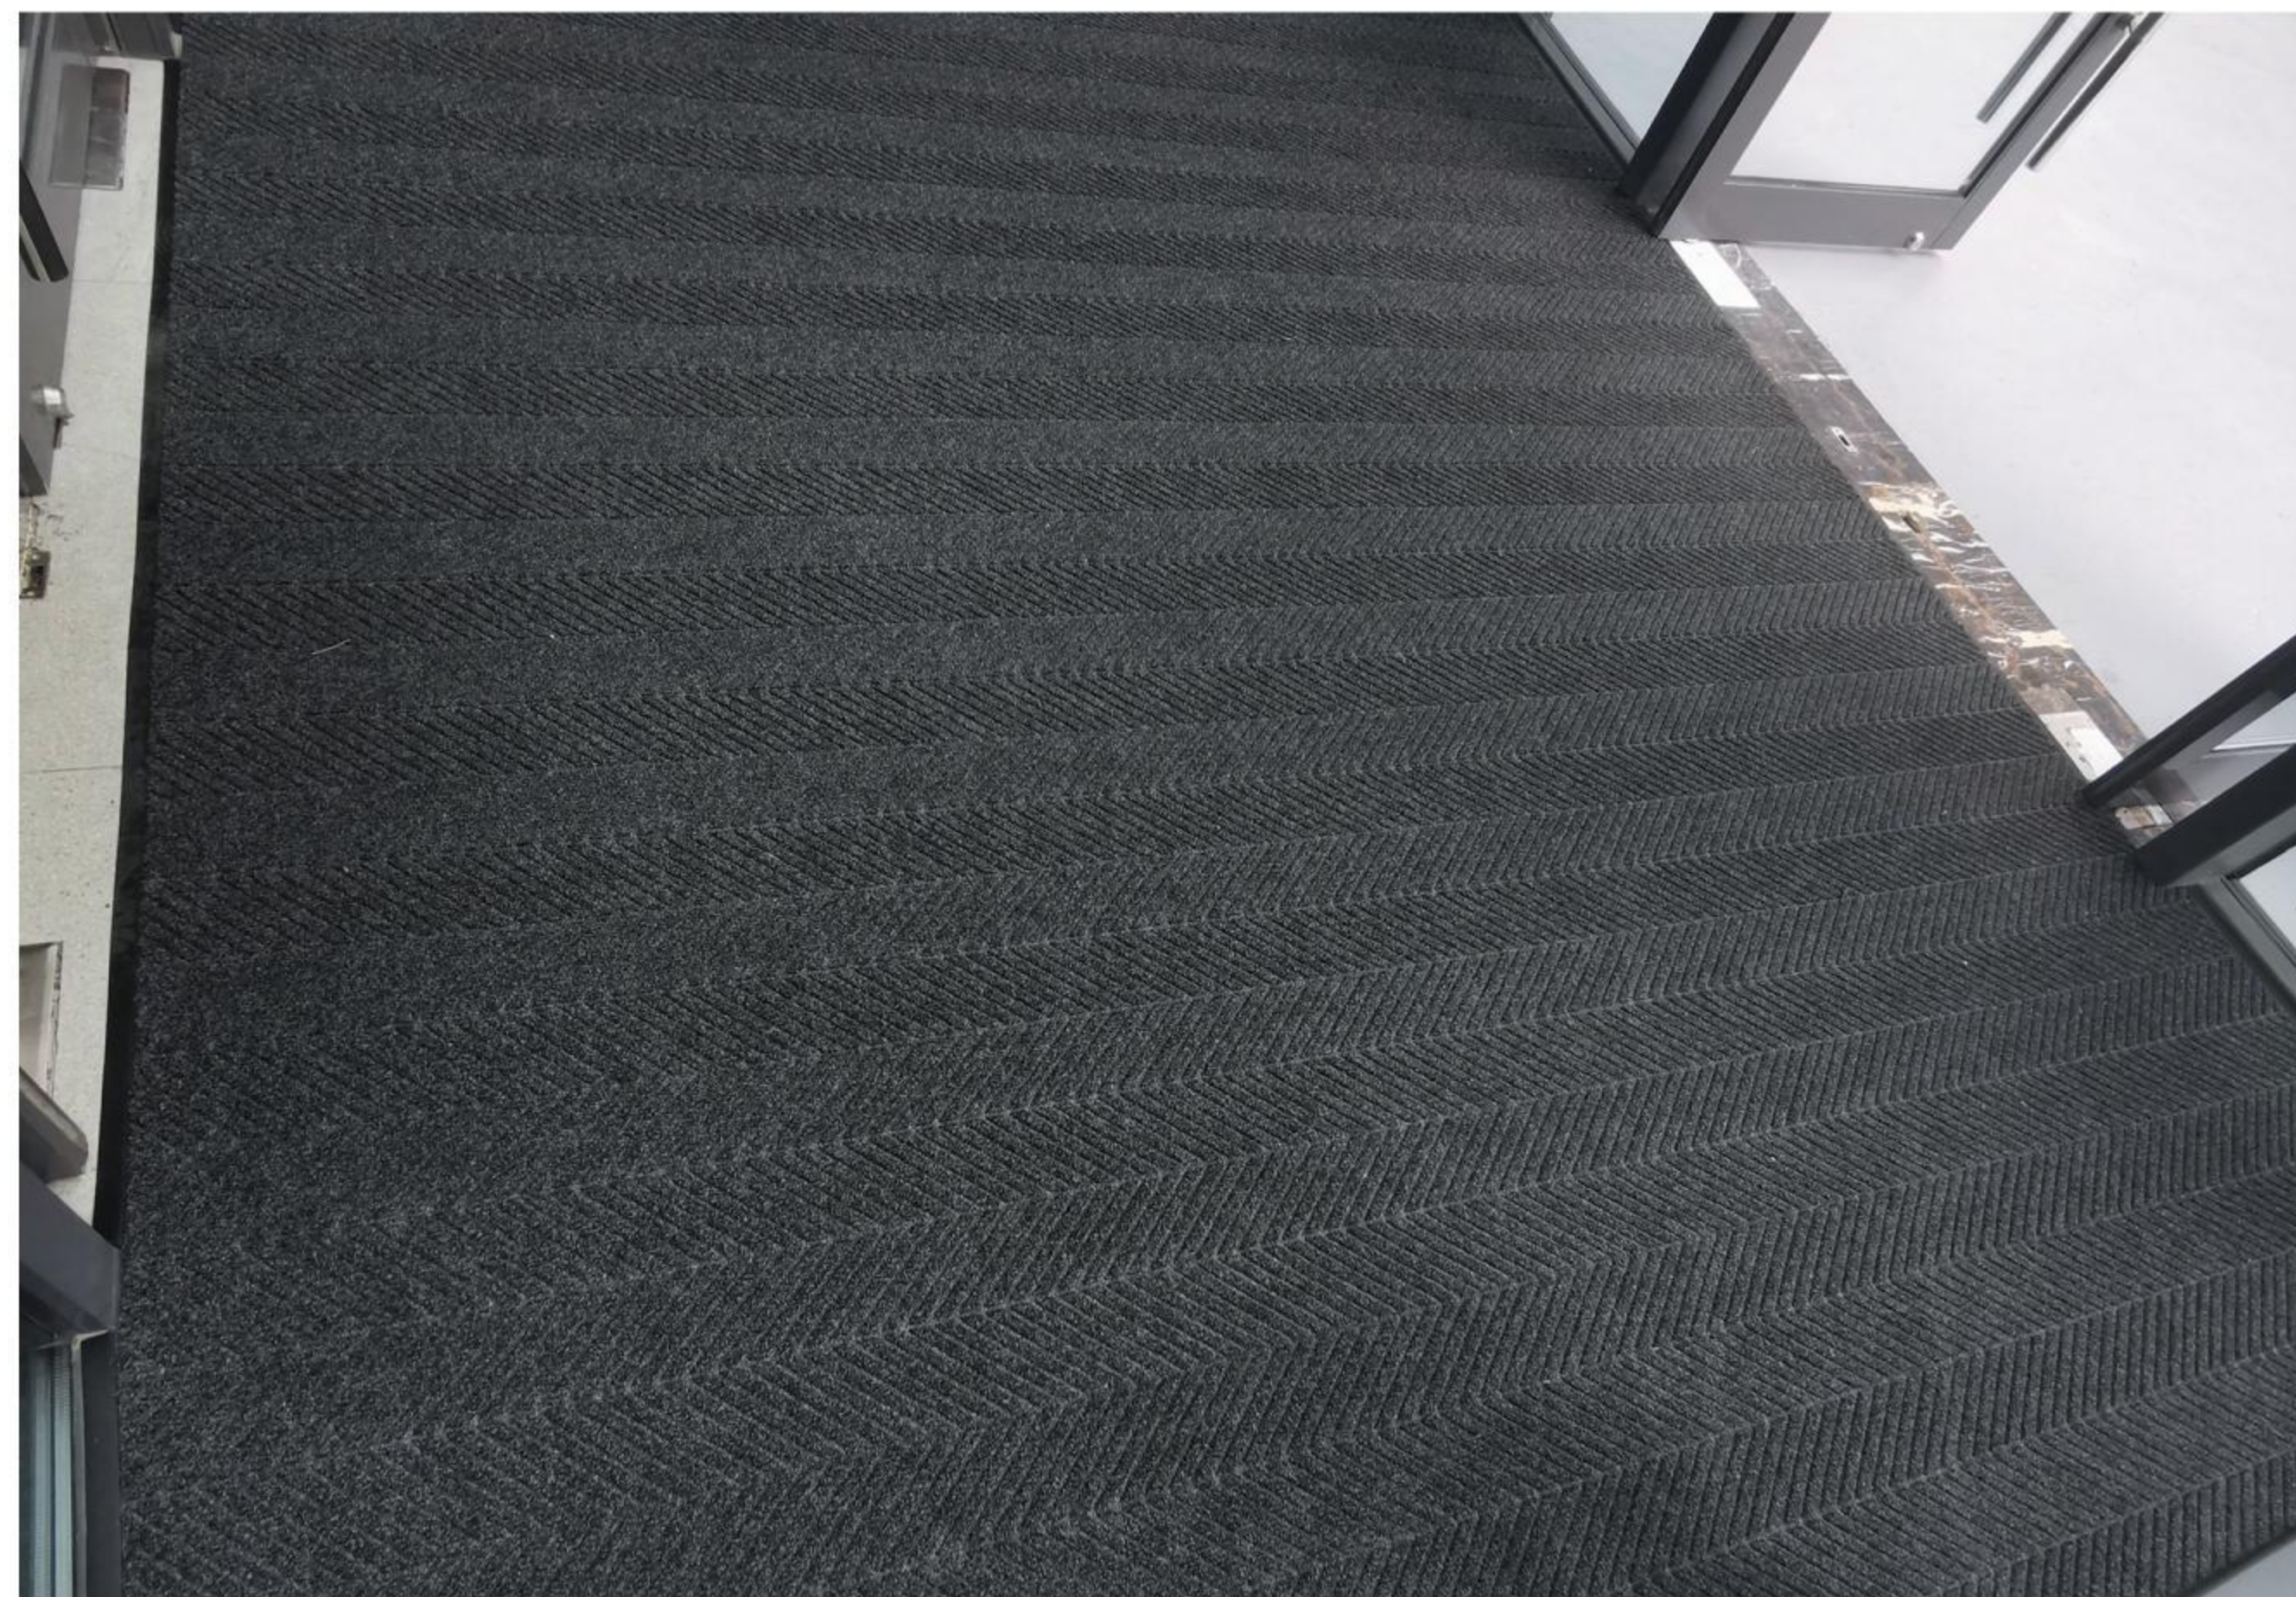

100%原液染色尼龙双色纱线, 颜色沉稳美观, 色牢度高, 耐脏不易变色。防滑除尘效果好, 尼龙毯面不倒伏, 耐磨耐用。除尘防滑, 去除鞋底污渍, 减少灰尘进入室内。100%NBR橡胶底, 贴服地面不滑动, 柔软不易断裂, 环保无异味。
100% raw solution dyed nylon two-color yarns, steady and beautiful in color, high color fastness, dirt resistance and not easy to change color. Good anti-skid dust removal effect, nylon blanket surface is not lodging, wear-resistant and durable. Dust anti-skid, remove sole stains, reduce dust into the room. 100%NBR rubber sole, stick to the ground does not slip, soft, not easy to break, environmental protection without odor.

可选颜色 Optional Color ■ 红色 Red ■ 灰色 Gray ■ 咖啡 Coffee ■ 黑色 Black ■ 蓝色 Blue