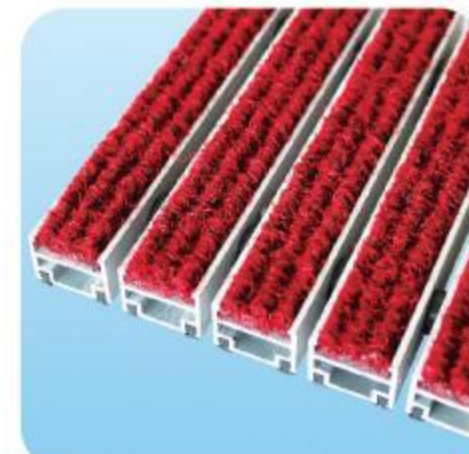

DJ-A 3353
三条纹·红