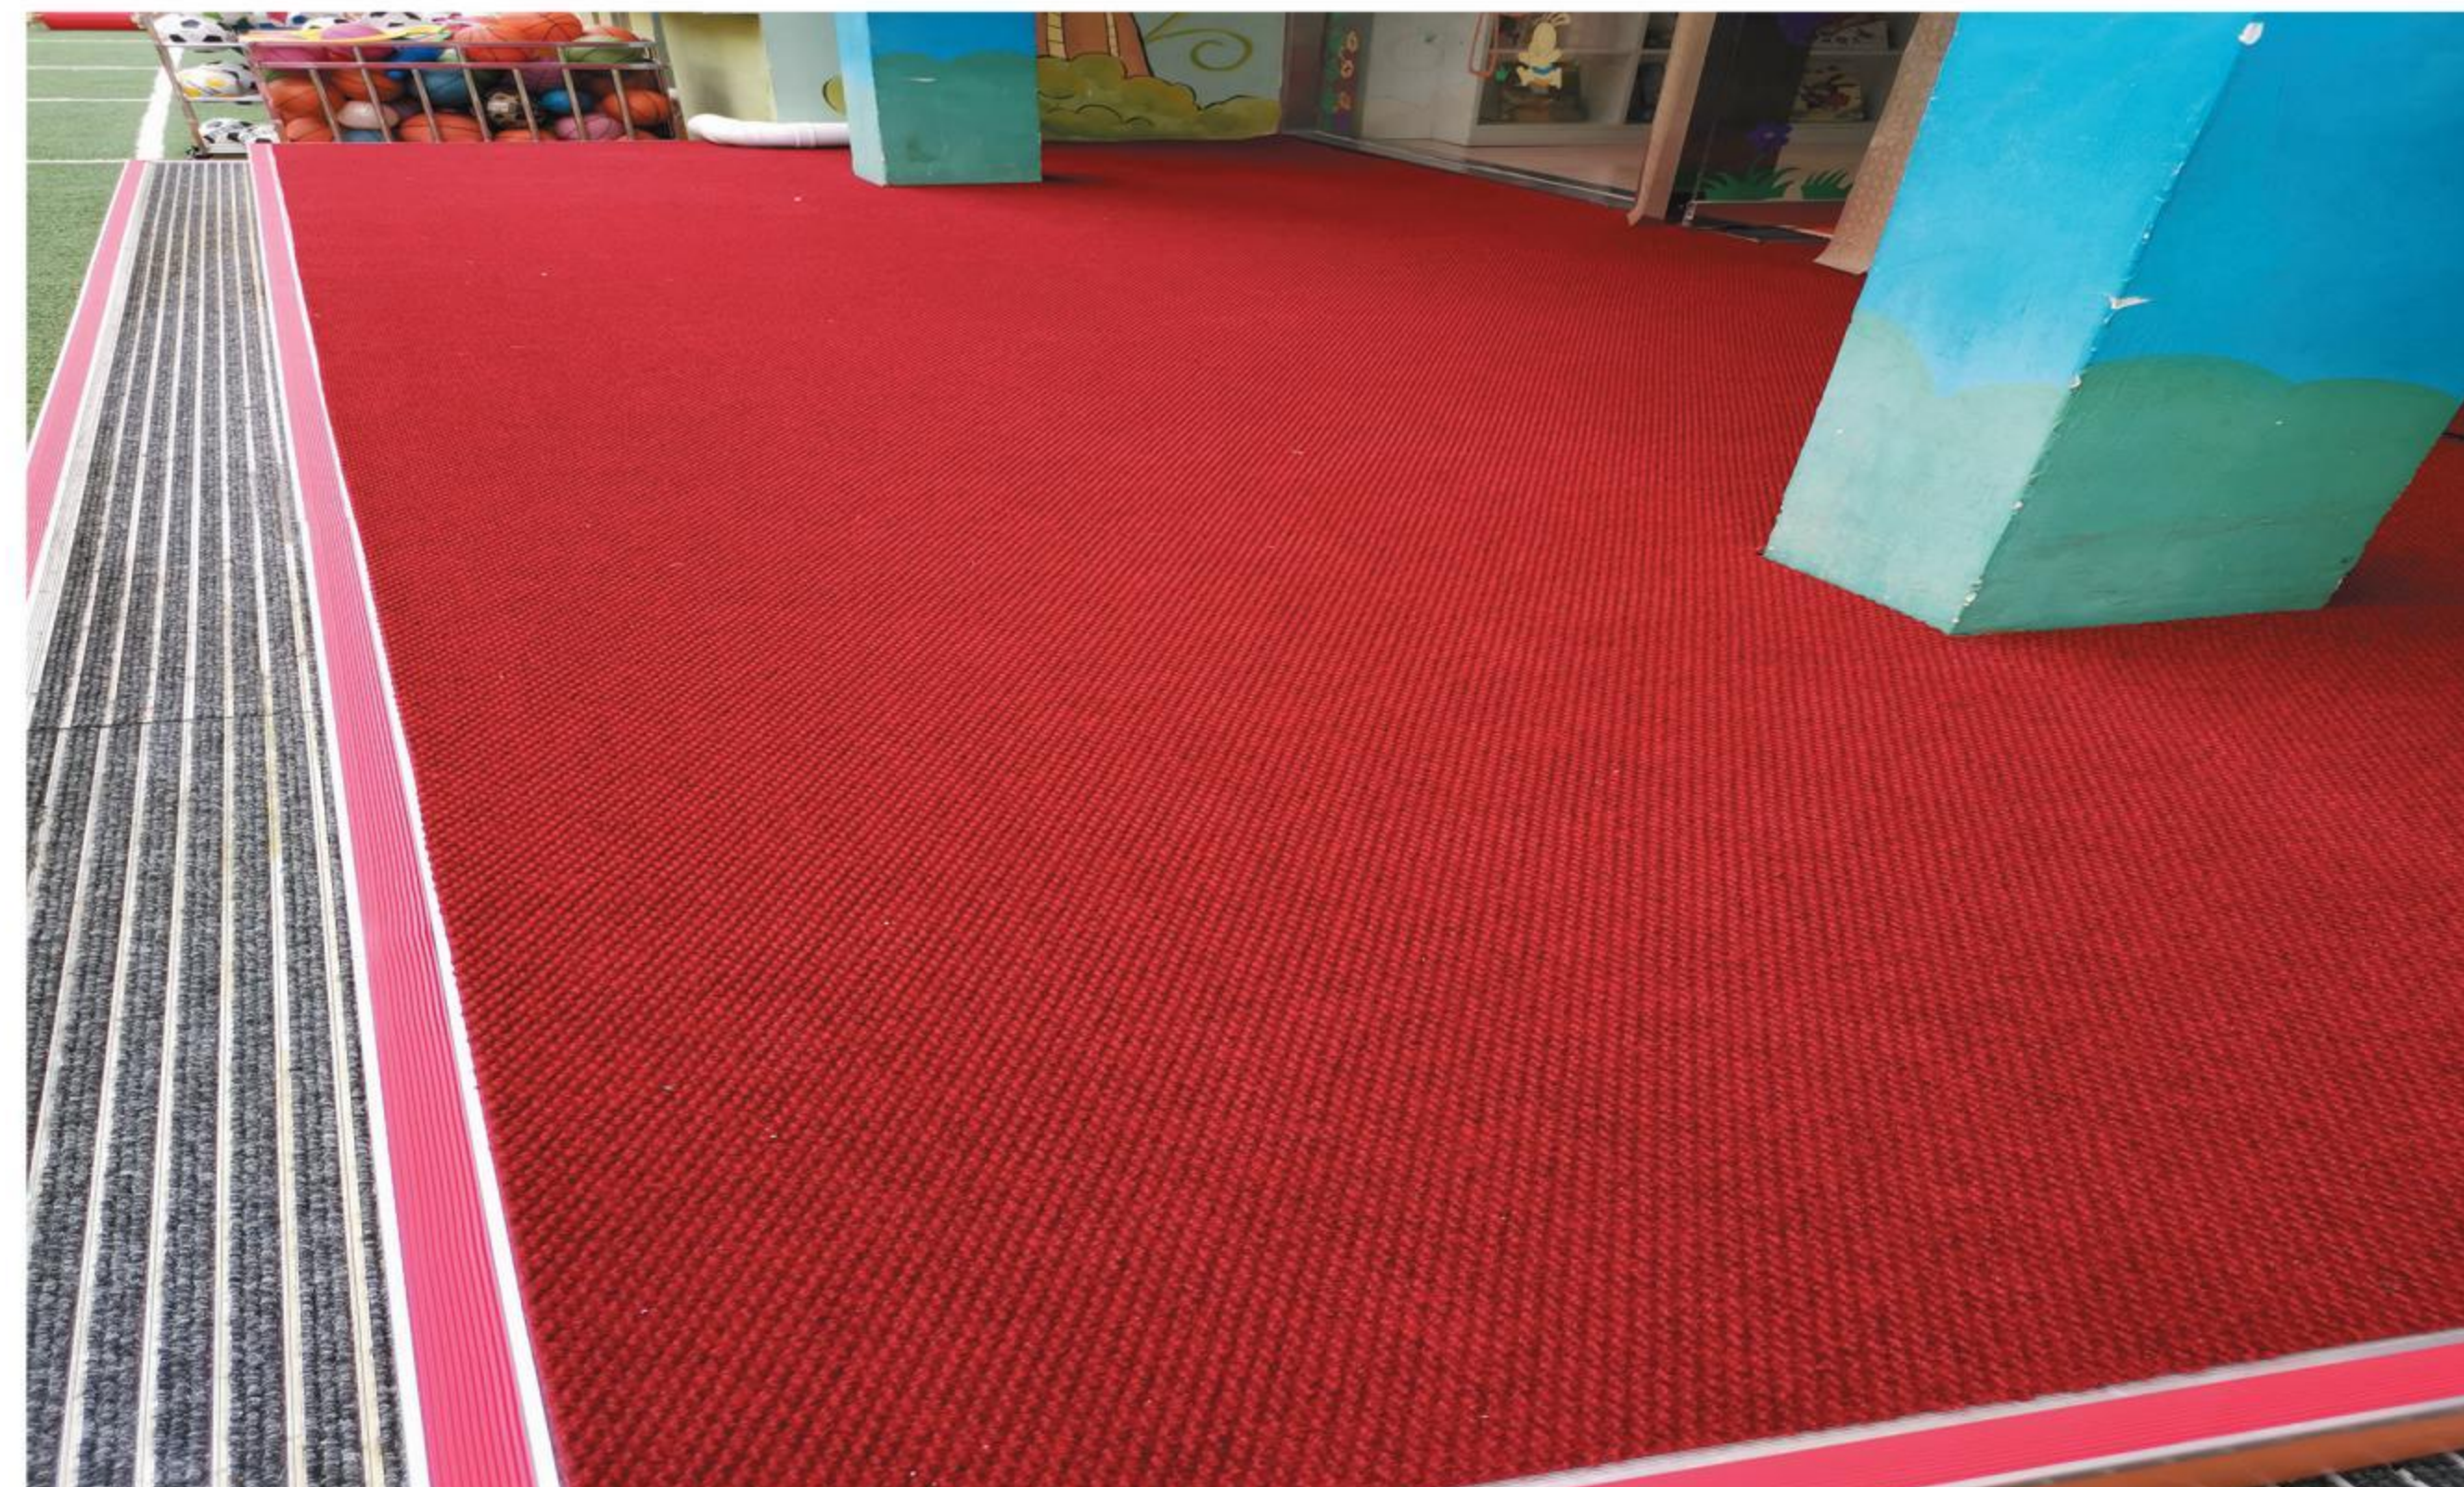

菠萝纹除尘垫表面采用凹凸球型花纹设计, 具有吸水、刮擦藏污等特点, 回弹力强, 经久耐用。球型花纹宽间隙丙纶纤维结构具有更开放的贮尘空间和出色的易清洗功能, 能保证行走安全和保持室内地面清洁干爽。

The surface of Holland VEBE CALYPSO adopts round-shapes with concave and convex which can be easy to adsorb water, scrap dust, hide dirt. It has strong resilience and durability. And its structure makes that has more open storage for dust and excellent function for easy cleaning. It can ensure to walk safely and keep indoor floor clean and dry.

可选颜色 Selective Color ■ 3353 红色 Red ■ 2098 黑色 Black ■ 2531 灰色 Gray