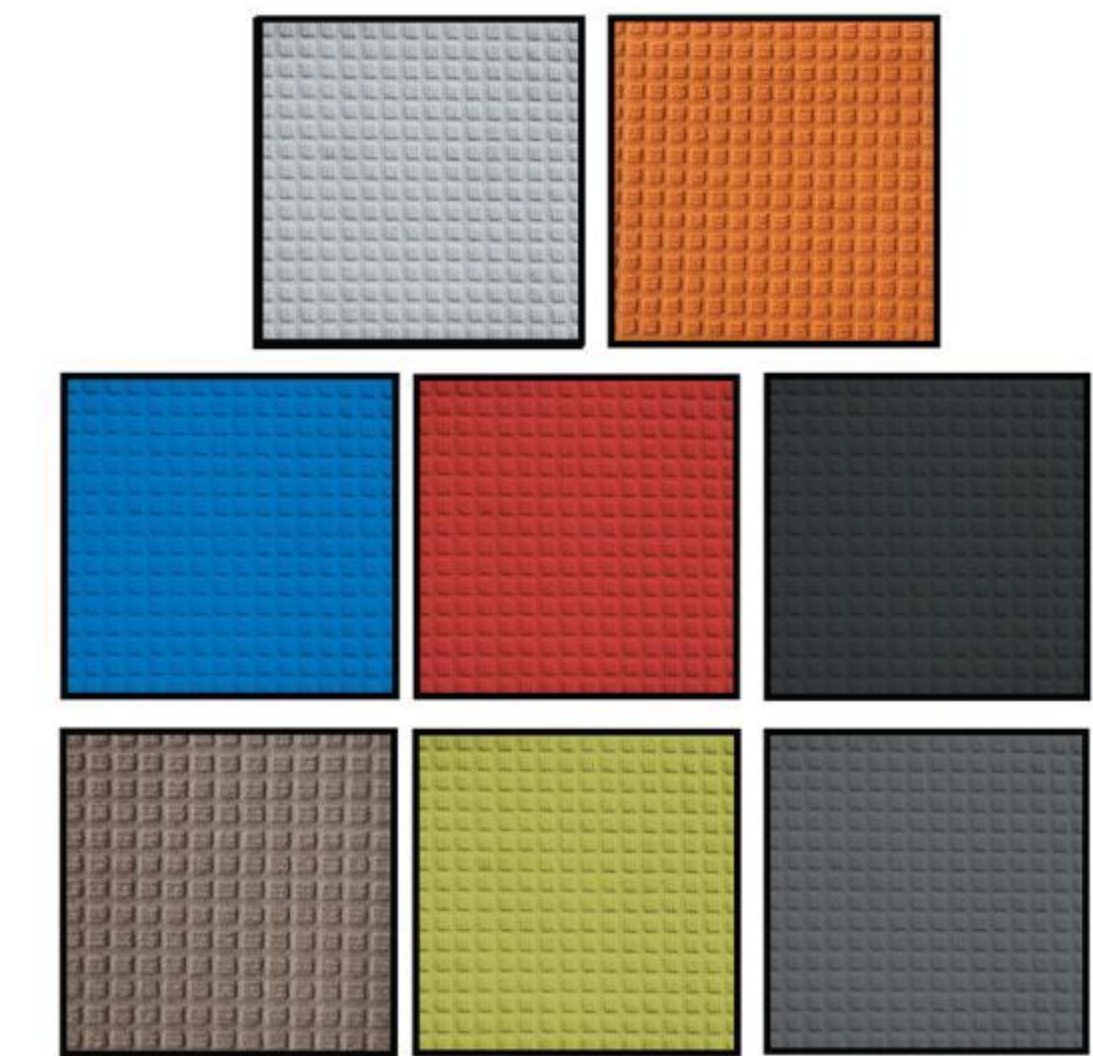

晶钻方格地毯/Diamond checked carpet

技术参数 / Technical parameters

材质: 丙纶
底背: PVC
颜色: 中国红/砖红/深灰/宝蓝/锡灰/柠檬黄/卡其/桔色等
尺寸: 1.2×15m、1.2×12m
厚度: 5mm (1.2×15m)、7mm (1.2×12m)

Diamond checked carpet
Technical parameters:
Material: polypropylene
Bottom: PVC
Color: Chinese red/brick red/dark grey/sapphire blue/tin grey/lemon yellow/khaki/orange
Size: 1.2×15m、1.2×12m
Thickness: 5mm (1.2×15m)、7mm (1.2×12m)