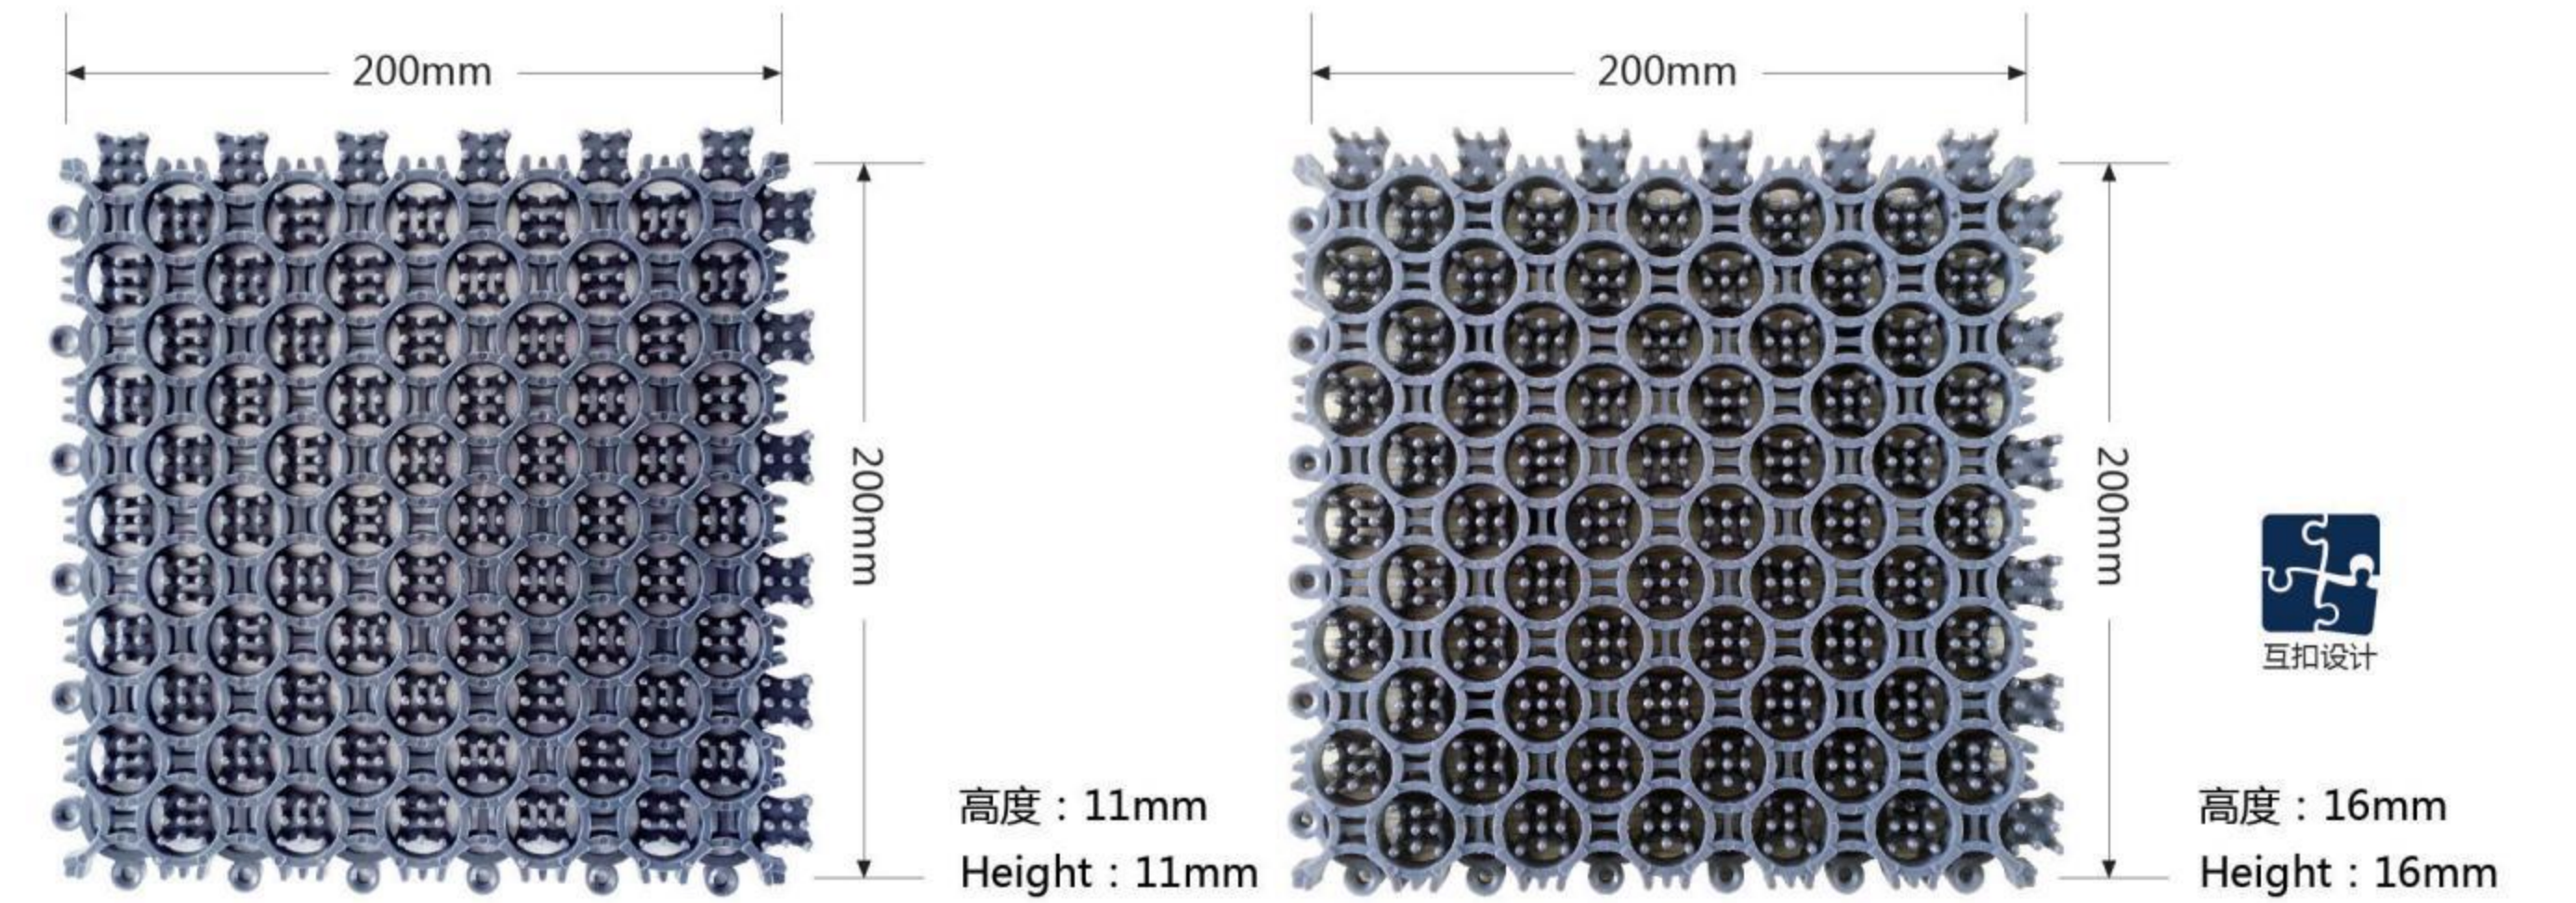

奥美诺系列·无毯型 / Modular Mat Without Carpet