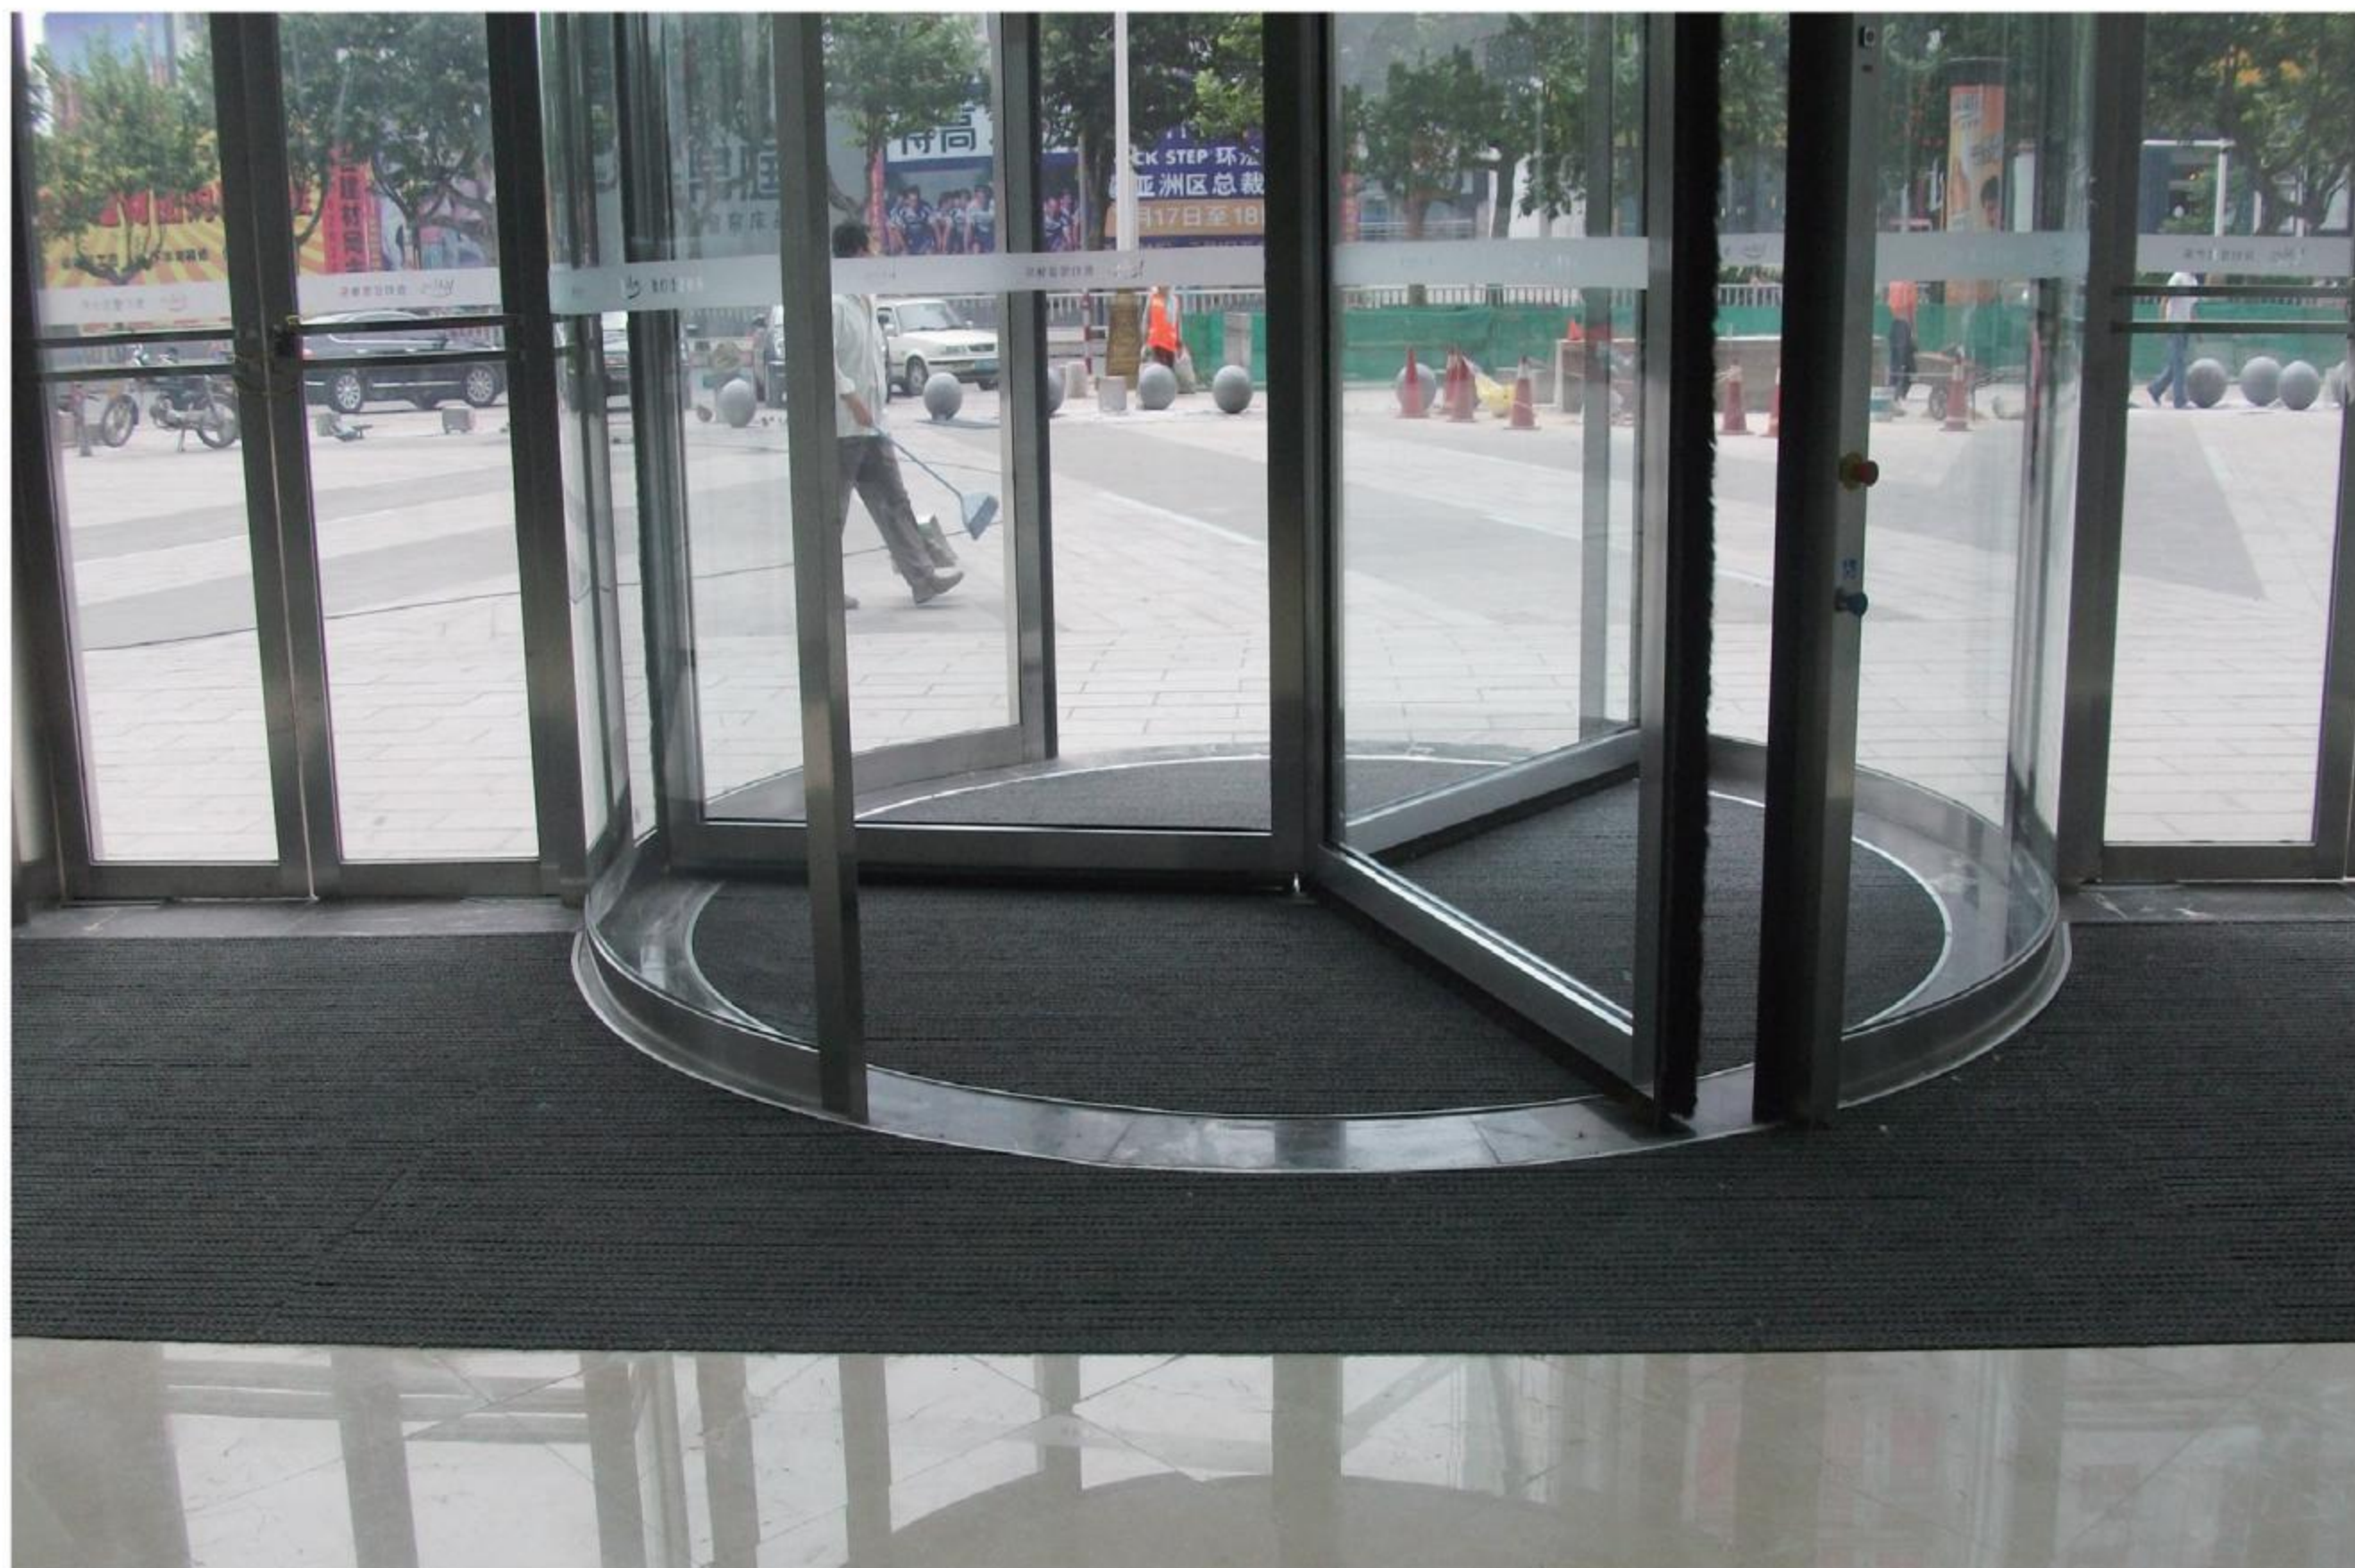

DJ-M型 铝合金地垫 Aluminium Mats

技术参数 / Technical parameters

铝合金材质: 6063-T5阳极氧化硬质铝合金
(执行标准: GB5237.3.2004)

毯面材质: M4000、M950

铝合金壁厚: 2.0mm

地垫总高度: 22mm

连接方式: 包塑钢丝绳连接、不锈钢固定件

铺装方式: 直接平铺于地面或预留凹槽深度20mm(±1mm)

承重力: 2500kg/m²

Aluminum alloy material: 6063-T5 hard anodized aluminum alloy (Executive standard:GB5237.3.2004)

Insert carpet: M4000, M950

Aluminum alloy wall thickness: 2.0mm

Mat total height: 22mm

Connection: Plastic coated steel wire rope is connected, stainless steel fixing

Reservation: Ground groove, depth is about 20mm(±1mm). Or directly on ground

Bearing capacity: 2500kg/m²

DJ-AM950

增值服务 Value-added services

提供全系列专业异型设计服务:

- ① 酒店、商场旋转门异型设计: 圆形旋转门广泛使用铝合金地垫, 底部配置的铝合金地垫一般也制作成圆形, 先安装地垫, 再安装旋转门。
- ② 地形复杂的机场、商场、高铁站等异型设计: 这种地方一般凹凸比较多, 常规的方形铝合金地垫需要多块拼接才能达到要求, 但接缝处太多影响美观, 因此需要通过精确测量和计算之后, 进行异型设计。

Provide a full range of professional profiled design:

(1) Special-shaped design of revolving doors in hotels and shopping malls: Aluminum alloy floor mats are widely used in circular revolving doors. Aluminum alloy floor mats with bottom configuration are generally made into circular ones. First, the floor mats are installed, and then the revolving doors are installed.

(2) Airports, shopping malls, high-speed railway stations and other irregular designs with complex terrain: This kind of place usually has more concave and convex. Conventional square aluminium alloy floor mat need multiple splices to meet the requirements, but too many joints affect the beauty, so it is necessary to carry out irregular design after accurate measurement and calculation.

部分异型图样 Special-shape

◎ 具体异型设计请与经销商或厂家联系 / Specific special-shaped design, please contact the distributor or manufacturer