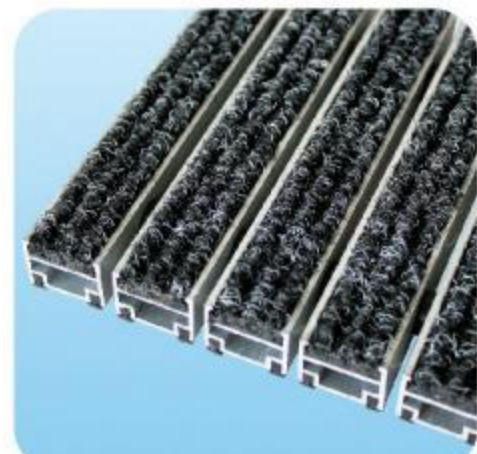

DJ-A 2098
三条纹·黑