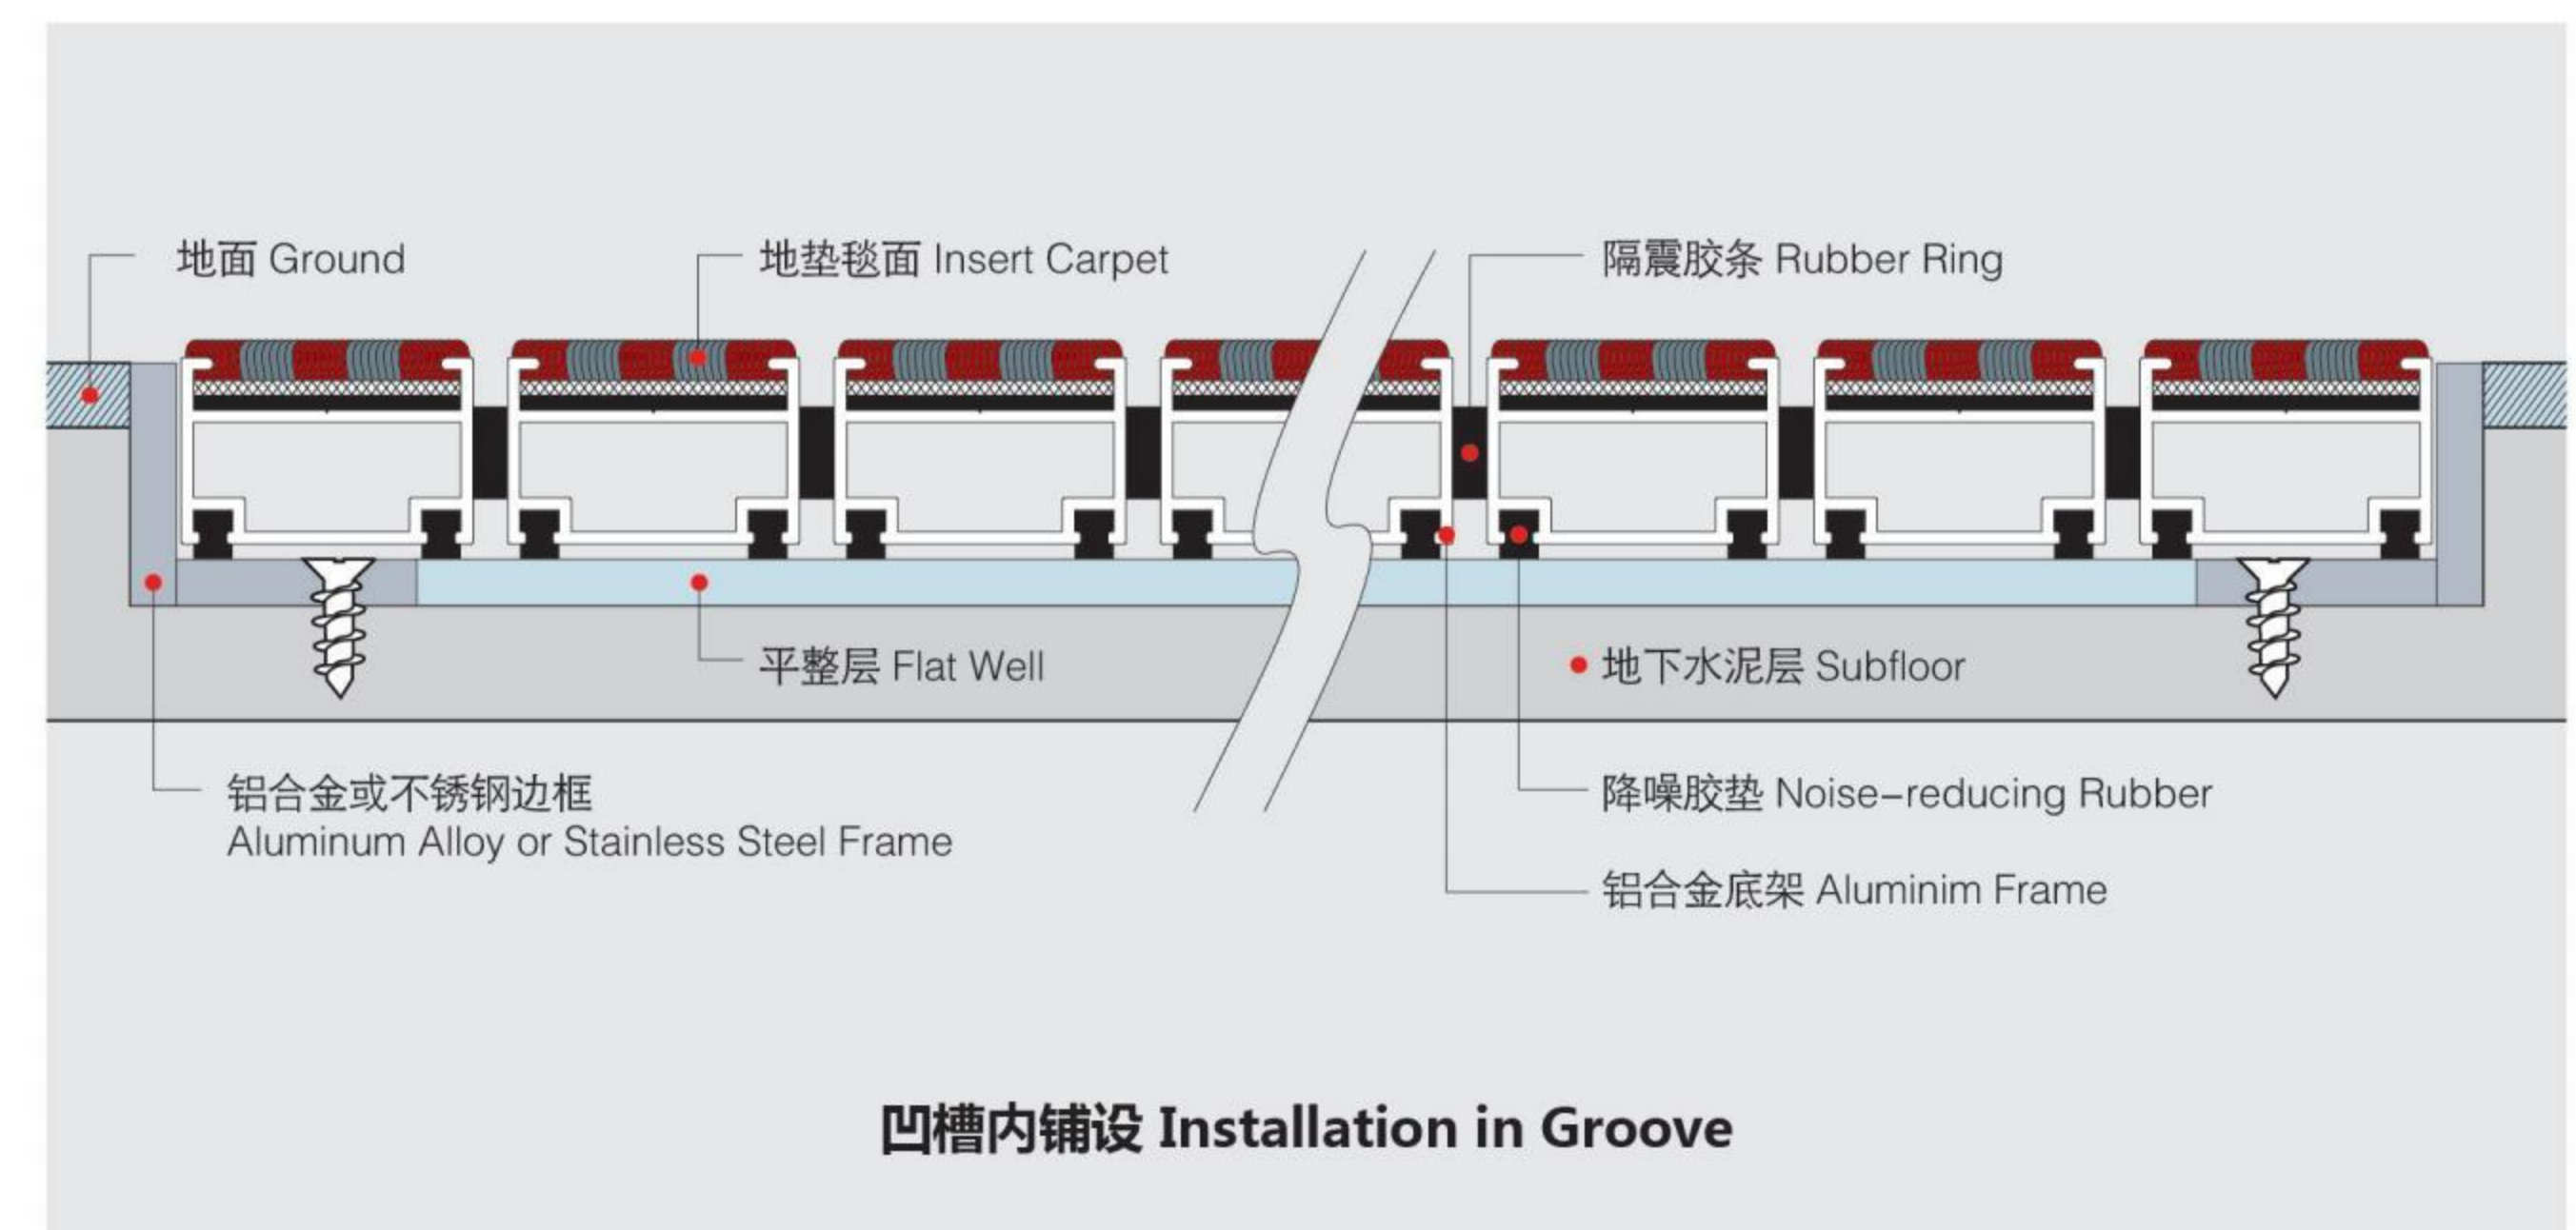

安装方式示意图 Typical Installation