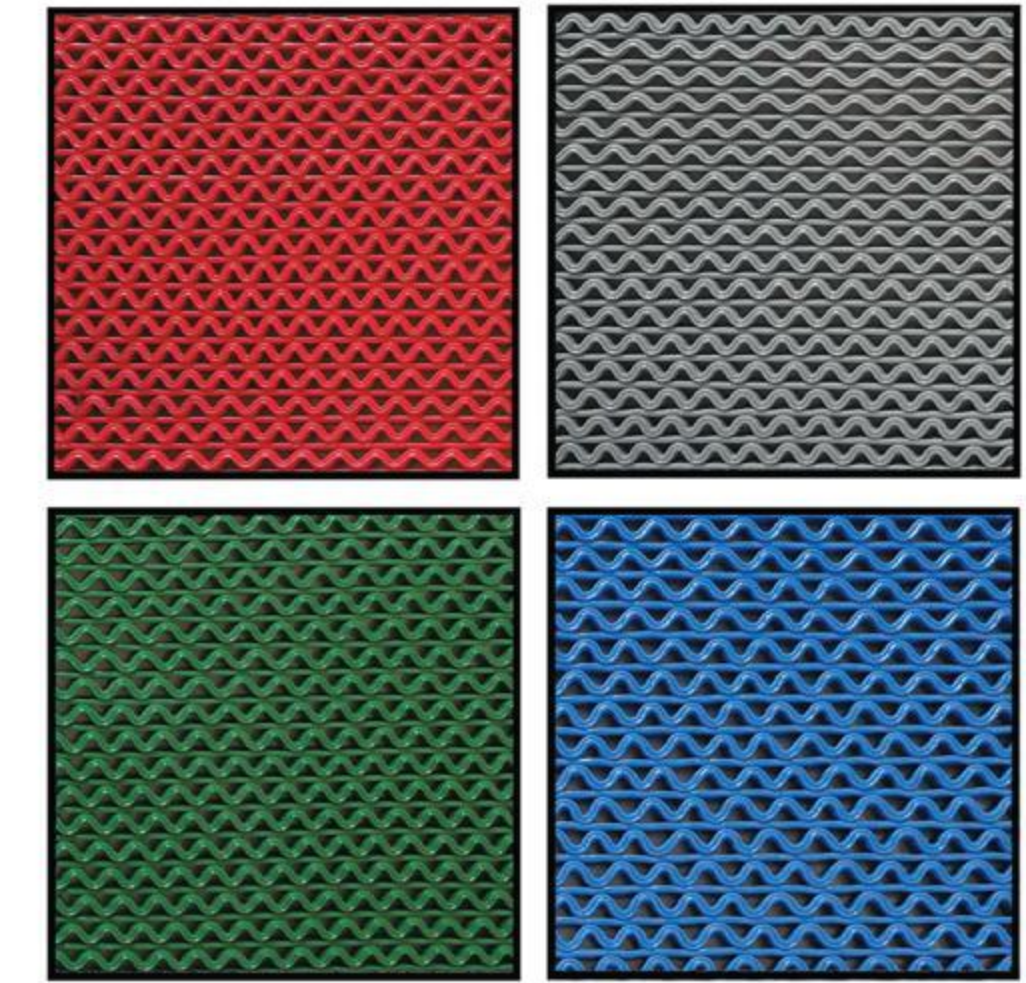

吉迈地垫 / Jimai Mat

技术参数 / Technical parameters

材质: PVC
结构: S镂空
颜色: 红色 / 绿色 / 蓝色 / 灰色
尺寸: 1.2×12m / 0.9×12m
厚度: 5mm / 10mm

Material: PVC
Structure: S hollow
Color: Red, Green, Blue, Grey
Size: 1.2 x 12m / 0.9 x 12m
Thickness: 5mm / 10mm

可选颜色 Optional Color   ■ 红色 Red   ■ 绿色 Green   ■ 蓝色 Blue   ■ 灰色 Gray