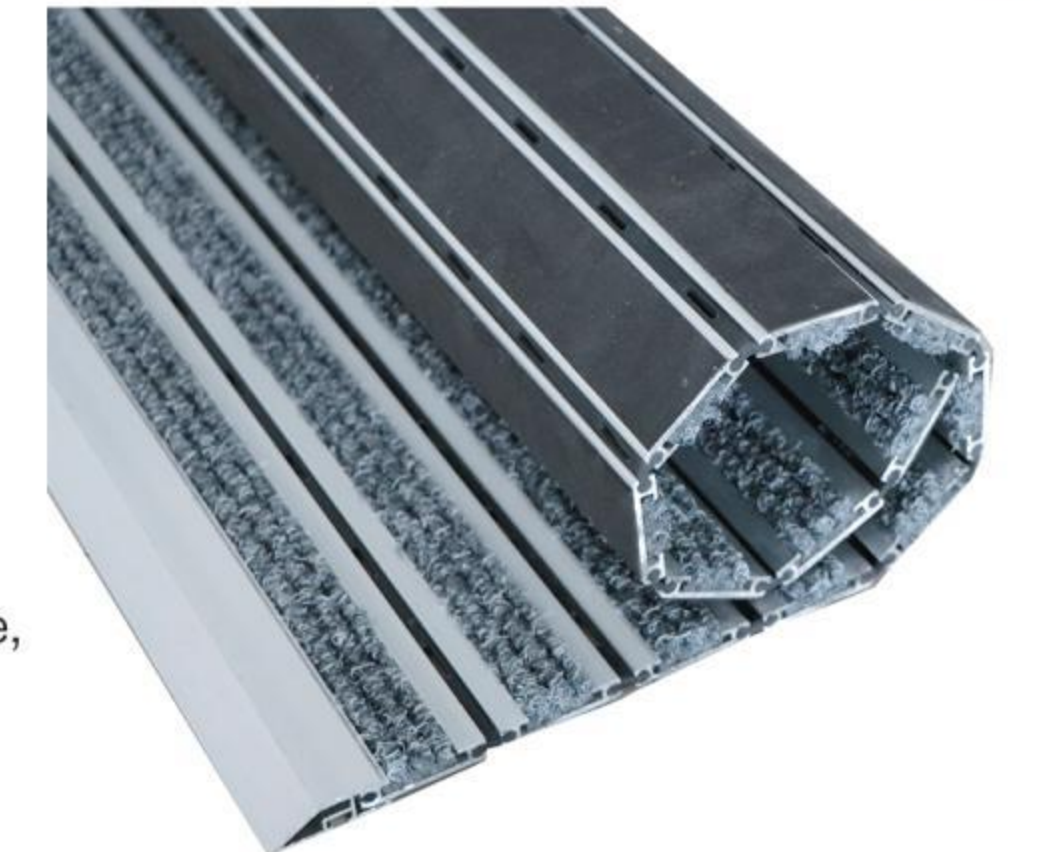

Technical parameters:
Aluminum alloy material: 6063-T5 anodized hard aluminum alloy (Implementation standard: GB5237.3.2004)
Carpet material: Belgian LomBok triple stripe, Dutch VEBE pineapple stripe, Black rubber, nylon black bristle brush
Aluminum alloy wall thickness: 1.3mm (S400), 2.0mm (S500)
Total height of floor mat: 10mm
Connection: reinforced rubber strip
Reserved ground groove: depth of about 10 mm (± 1mm)
Bearing capacity: 1500-2000kg/ square meter