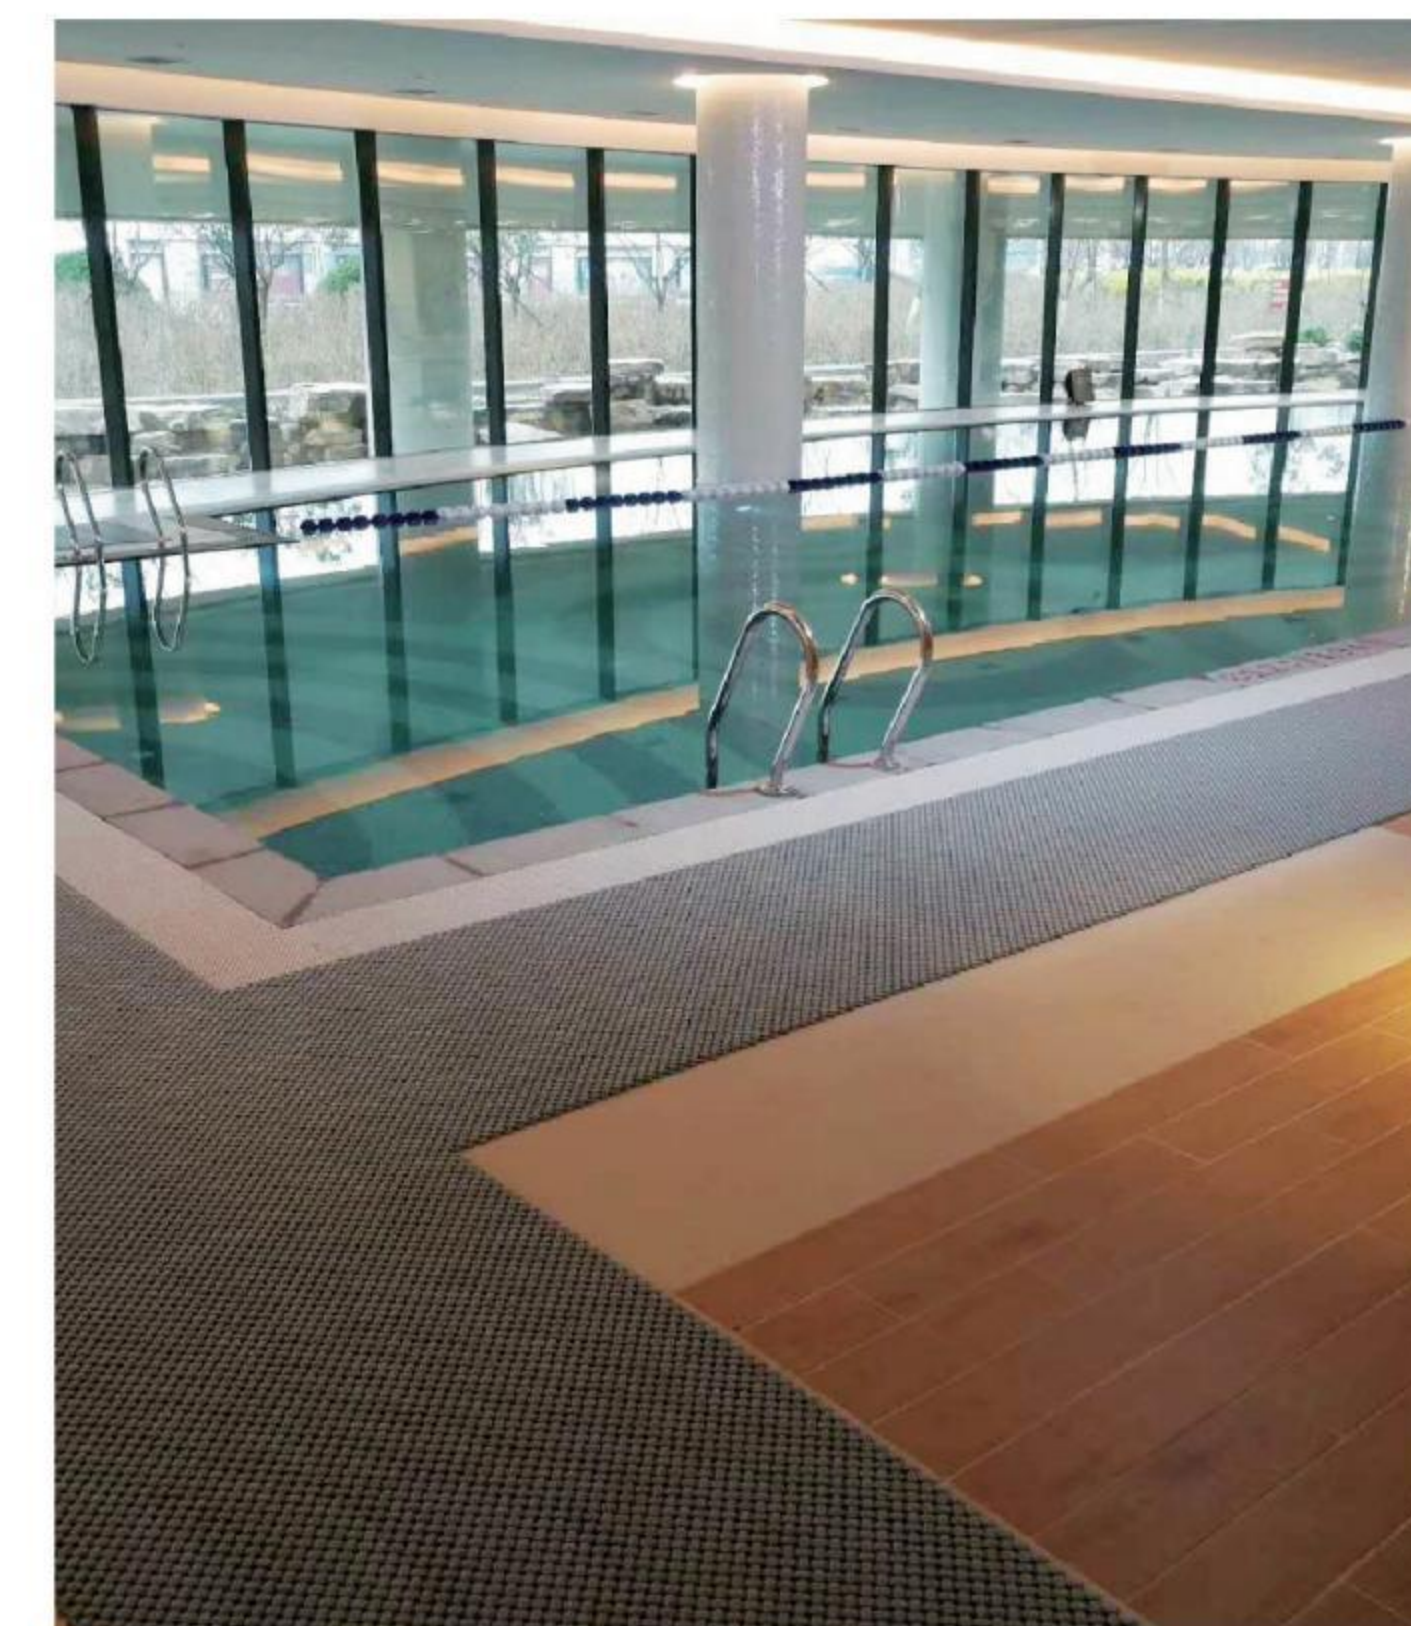

疏水一代 模块疏水地垫 Modular Pooling Mat G1

技术参数 / Technical parameters

- 主体材质: PVC骨架
- 产品特性: 超耐磨、不褪色、耐腐蚀、耐高低温, 便于拼拆
- 地垫高度: 8.5mm (A款)、6.5mm (B款)
- 单片规格: 200mm×200mm
- 连接方式: 拼块连接
- 适用场所: 游泳池、洗澡间、厨房、洗浴中心等

- **Main material:** PVC
- **Product features:** Super wear-resisting, do not fade, corrosion resistance, high and low temperature resistance, easy to fix and separate.
- **Height:** 8.5mm (A)、6.5mm (B)
- **Specifications:** 200mm x 200mm
- **Connection:** Interlock
- **Applicable places:** Swimming pool, bathing room, kitchen, etc.