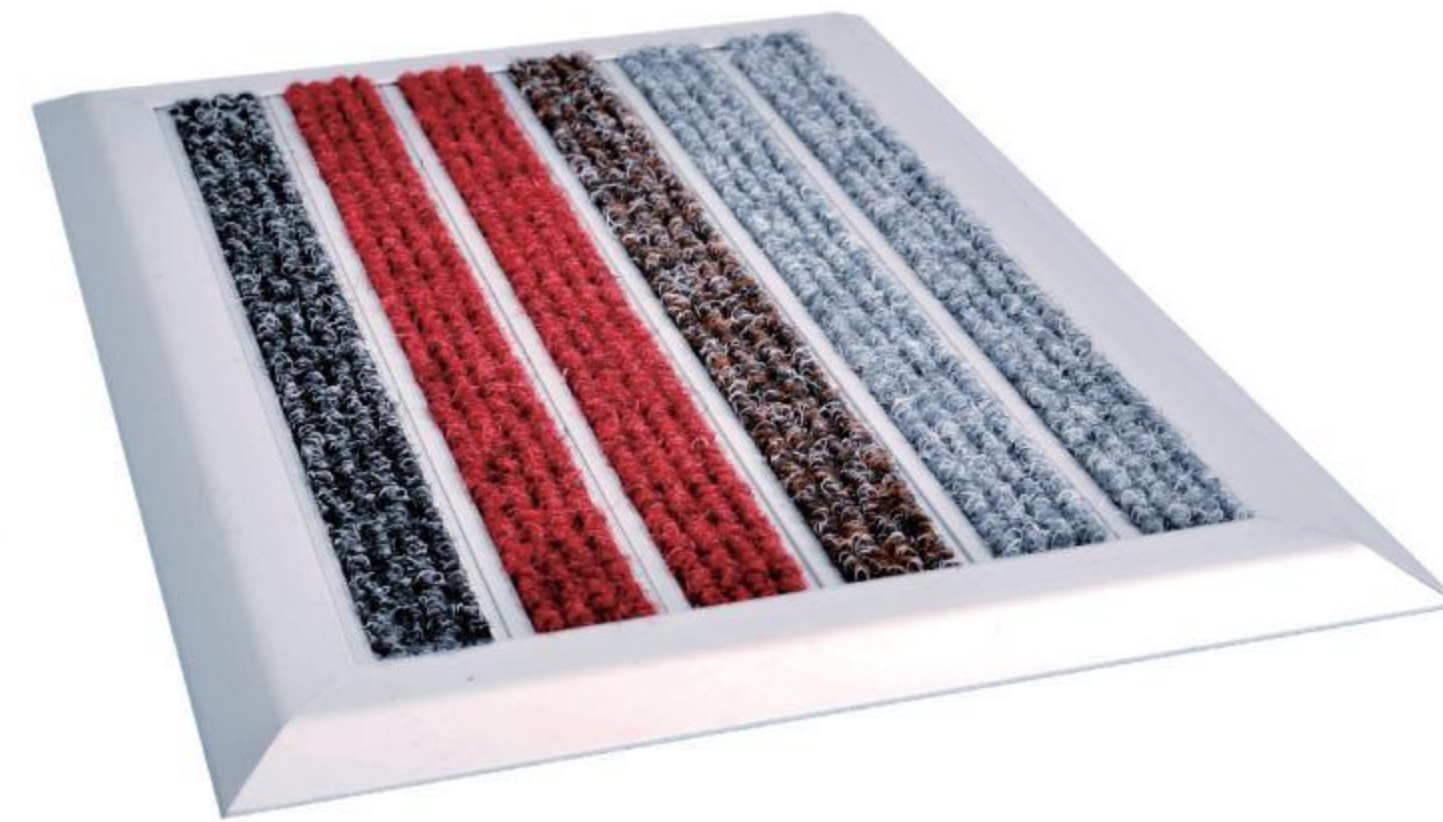

DJ-C5/C6 型 铝合金地垫 Aluminium Mats

技术参数 / Technical parameters

铝合金材质: 6063-T5阳极氧化硬质铝合金
(执行标准: GB5237.3.2004)
毯面材料: 比利时LomBok四条纹、荷兰VEBE菠萝纹、德国诺托、3M、黑色橡胶
铝合金壁厚: 1.1mm ; 1.5mm 地垫总高度: 10mm
连接方式: 型材互扣式连接
铺装方式: 直接平铺于地面或
预留凹槽深度10mm (±1mm)
承重力: 1000kg/m²