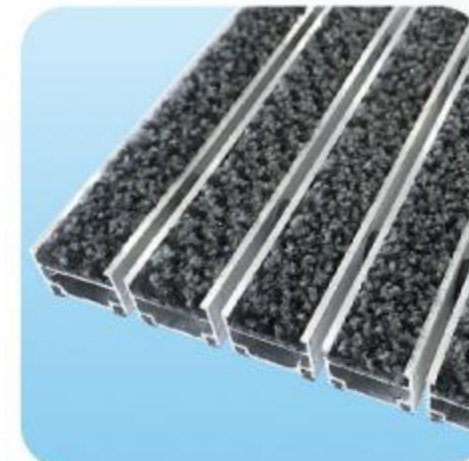

DJ-A TS7070
天使·灰