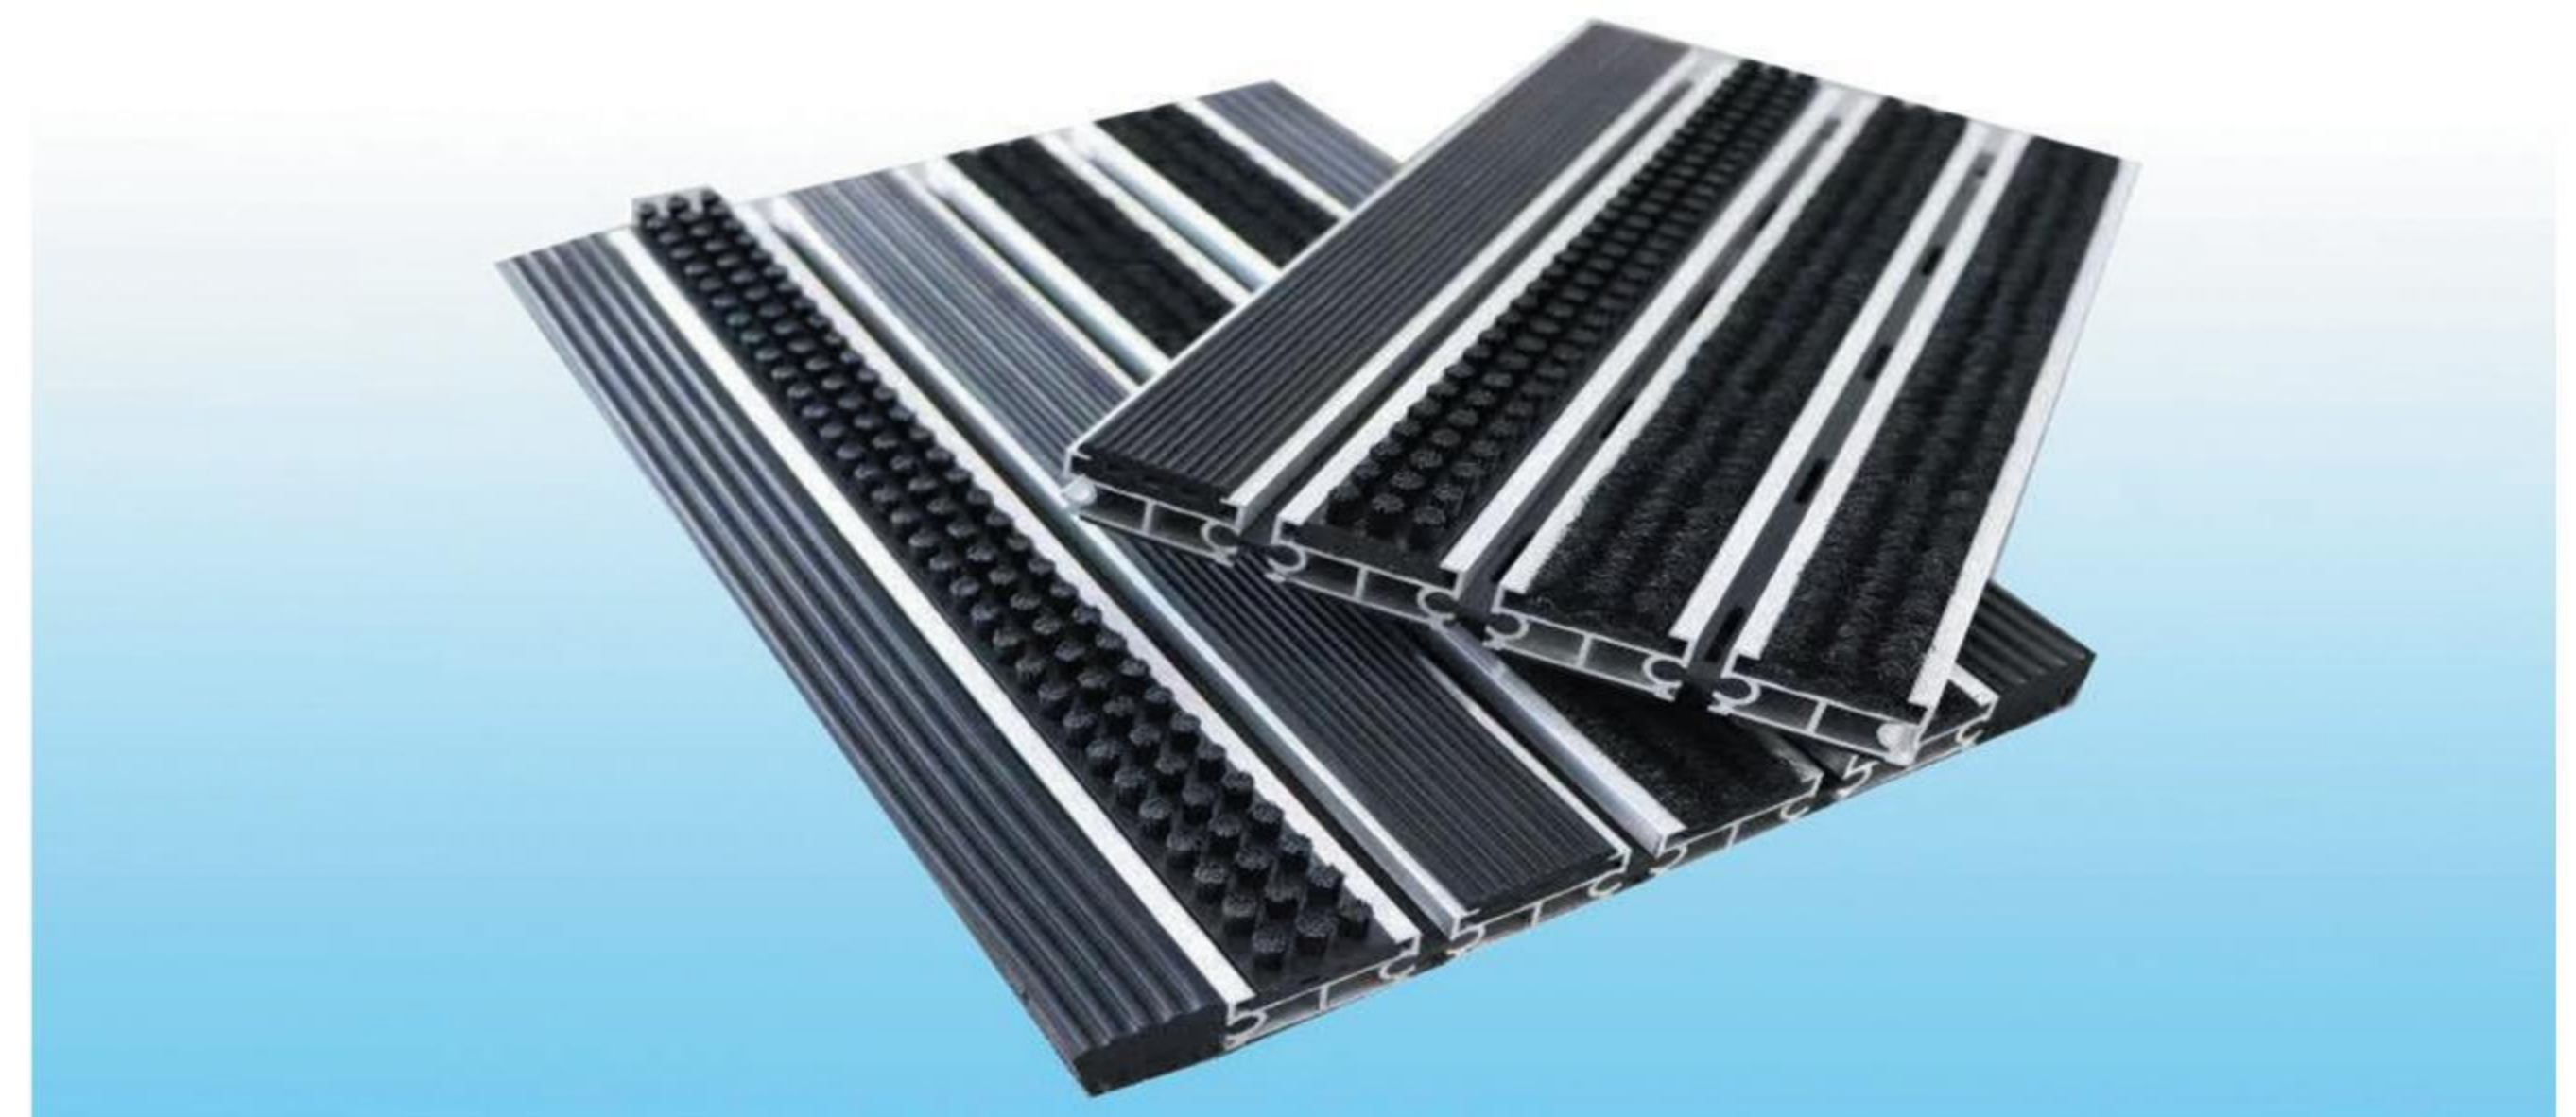

Technical parameters:

Aluminum alloy material: 6063-T5 anodized hard aluminum alloy (Implementation standard: GB5237.3.2004)
Carpet cover: Belgian LomBok triple stripe, Dutch VEBE pineapple stripe, Black rubber, nylon black bristle brush
Aluminum alloy wall thickness: 1.2mm
Floor mat total height: 20mm
Connection: reinforced rubber strip
Reserved ground groove: depth of about 20 mm (± LMM)
Bearing capacity: 1500 kg/ m²