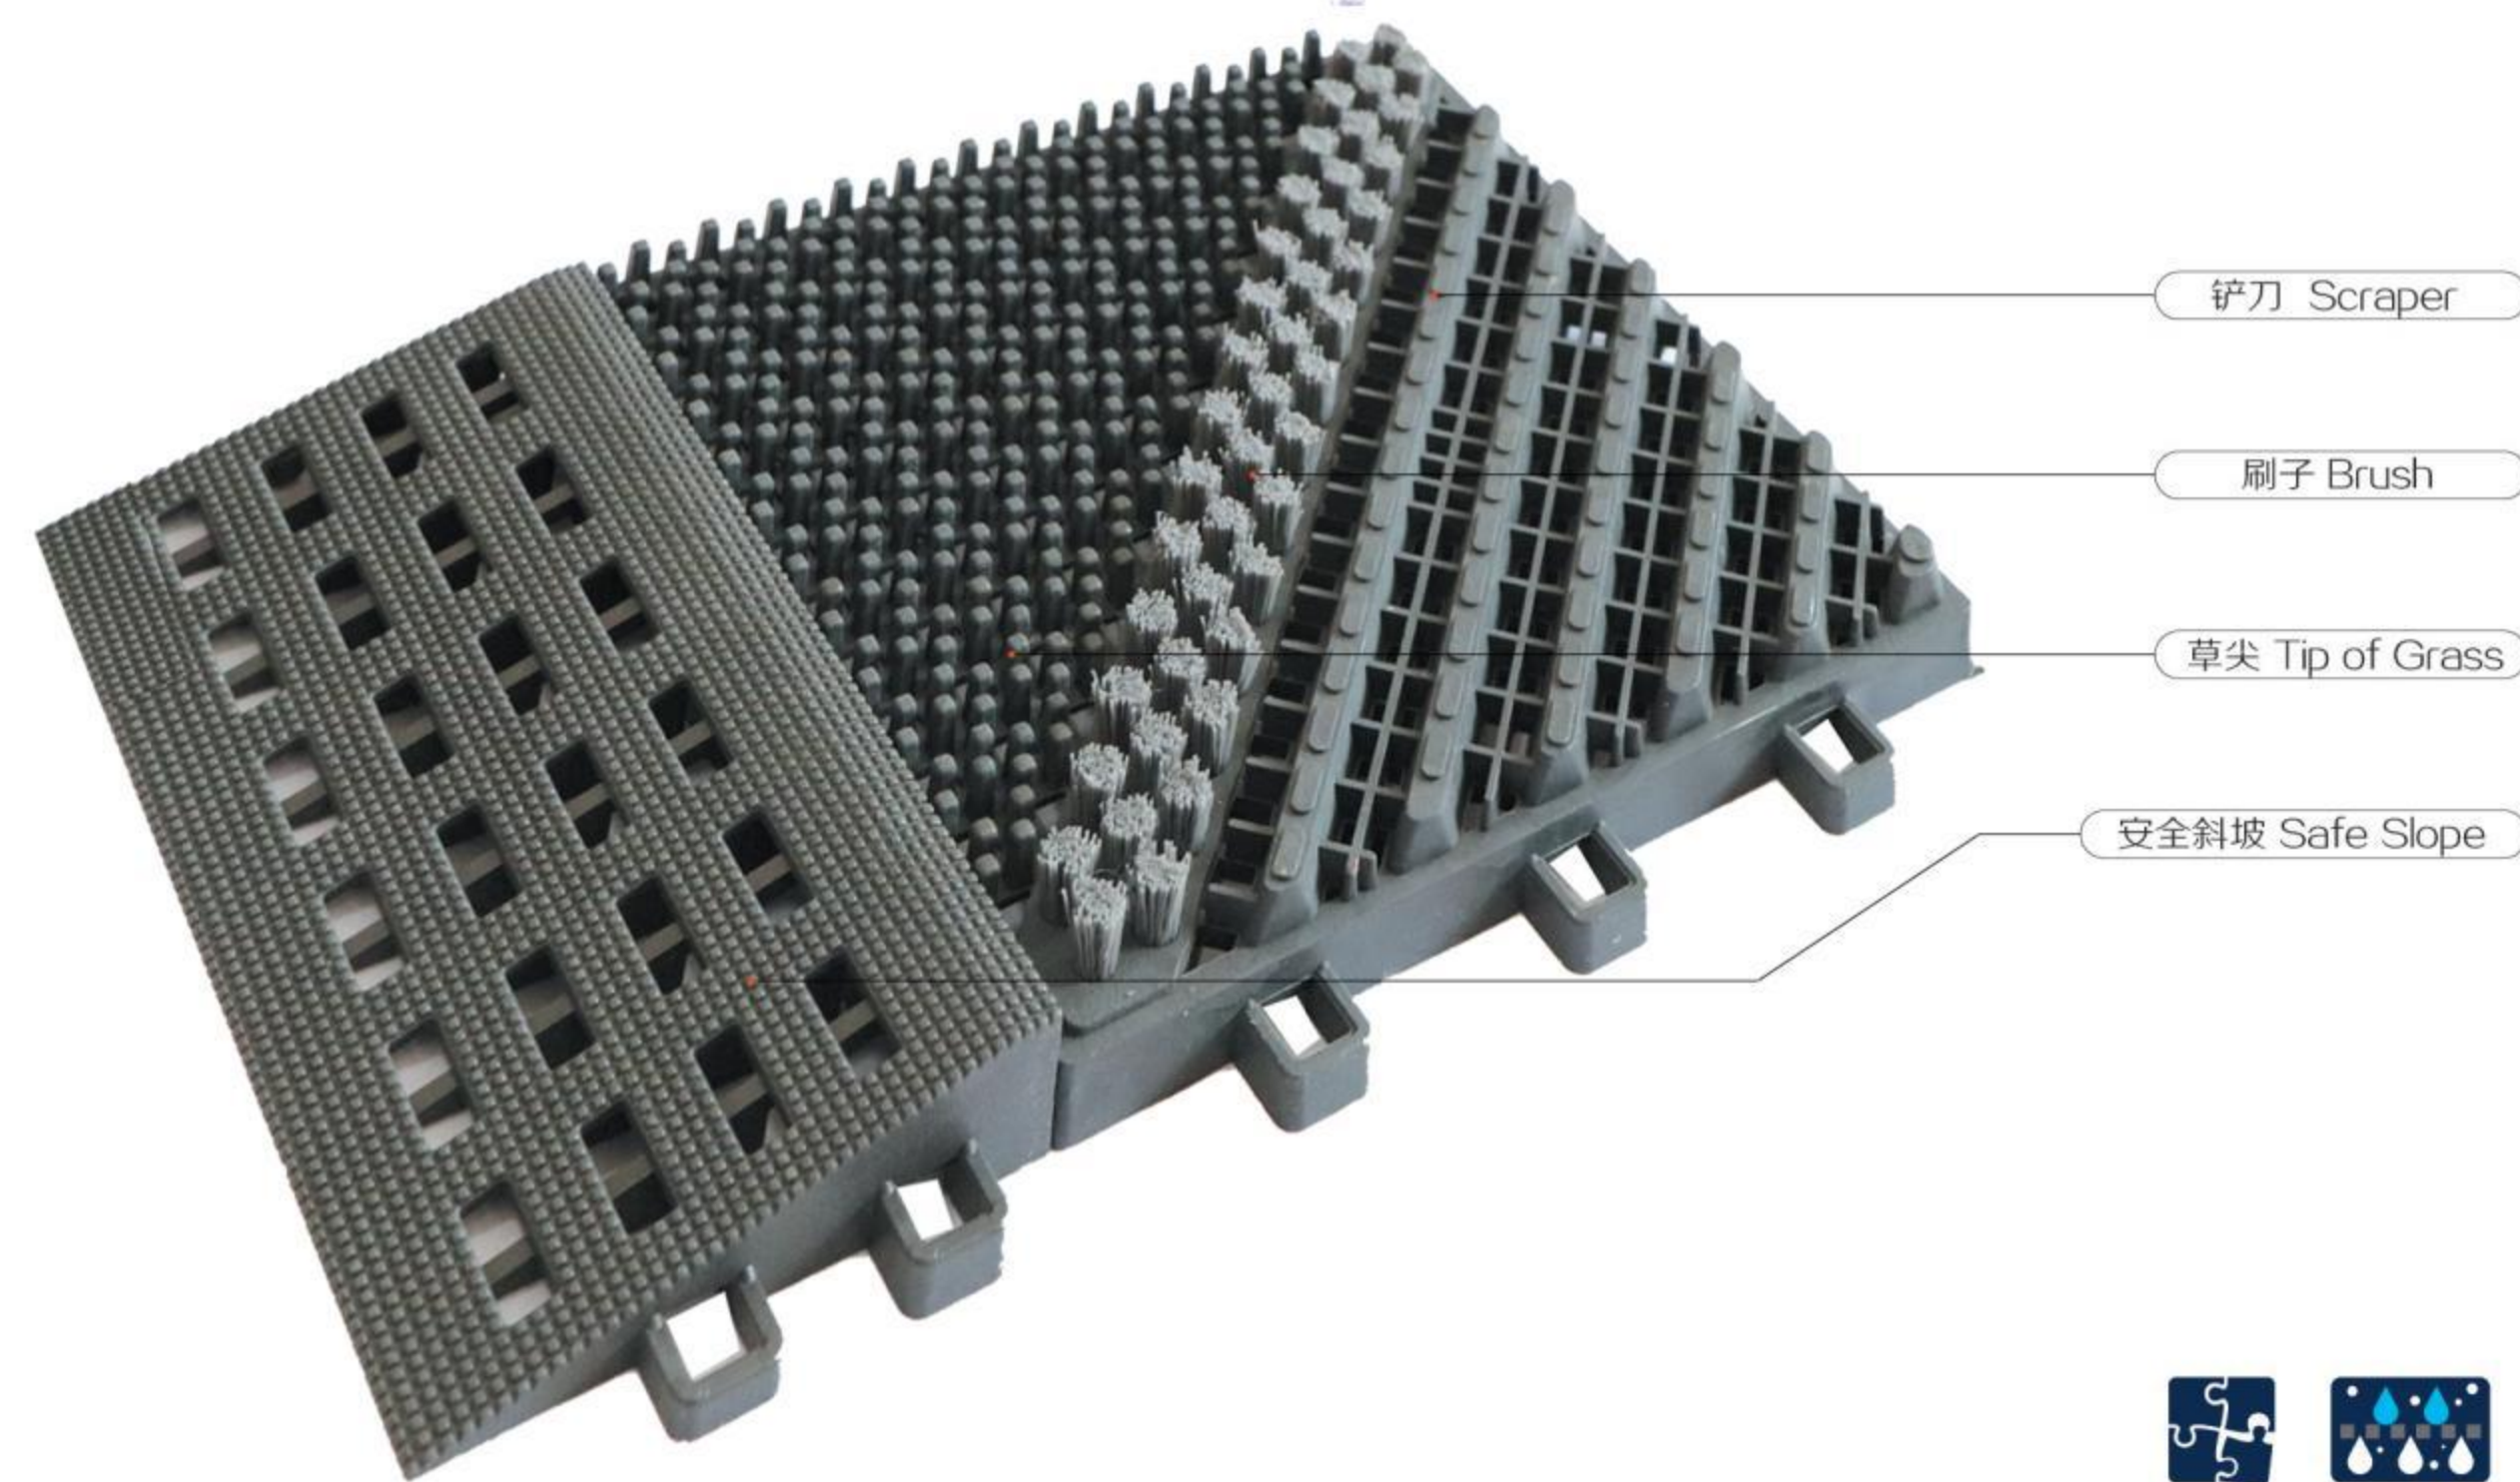

结构图 Product Structure