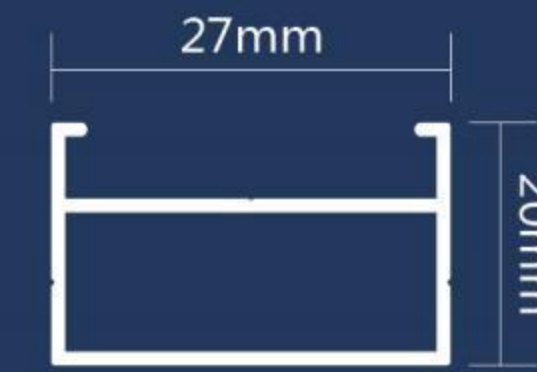

DJ-A型铝合金地垫系列型材剖面图 Profile of DJ-A Aluminum Alloy

DJ-A3X

壁厚: 1.0mm
wall thickness: 1.0mm