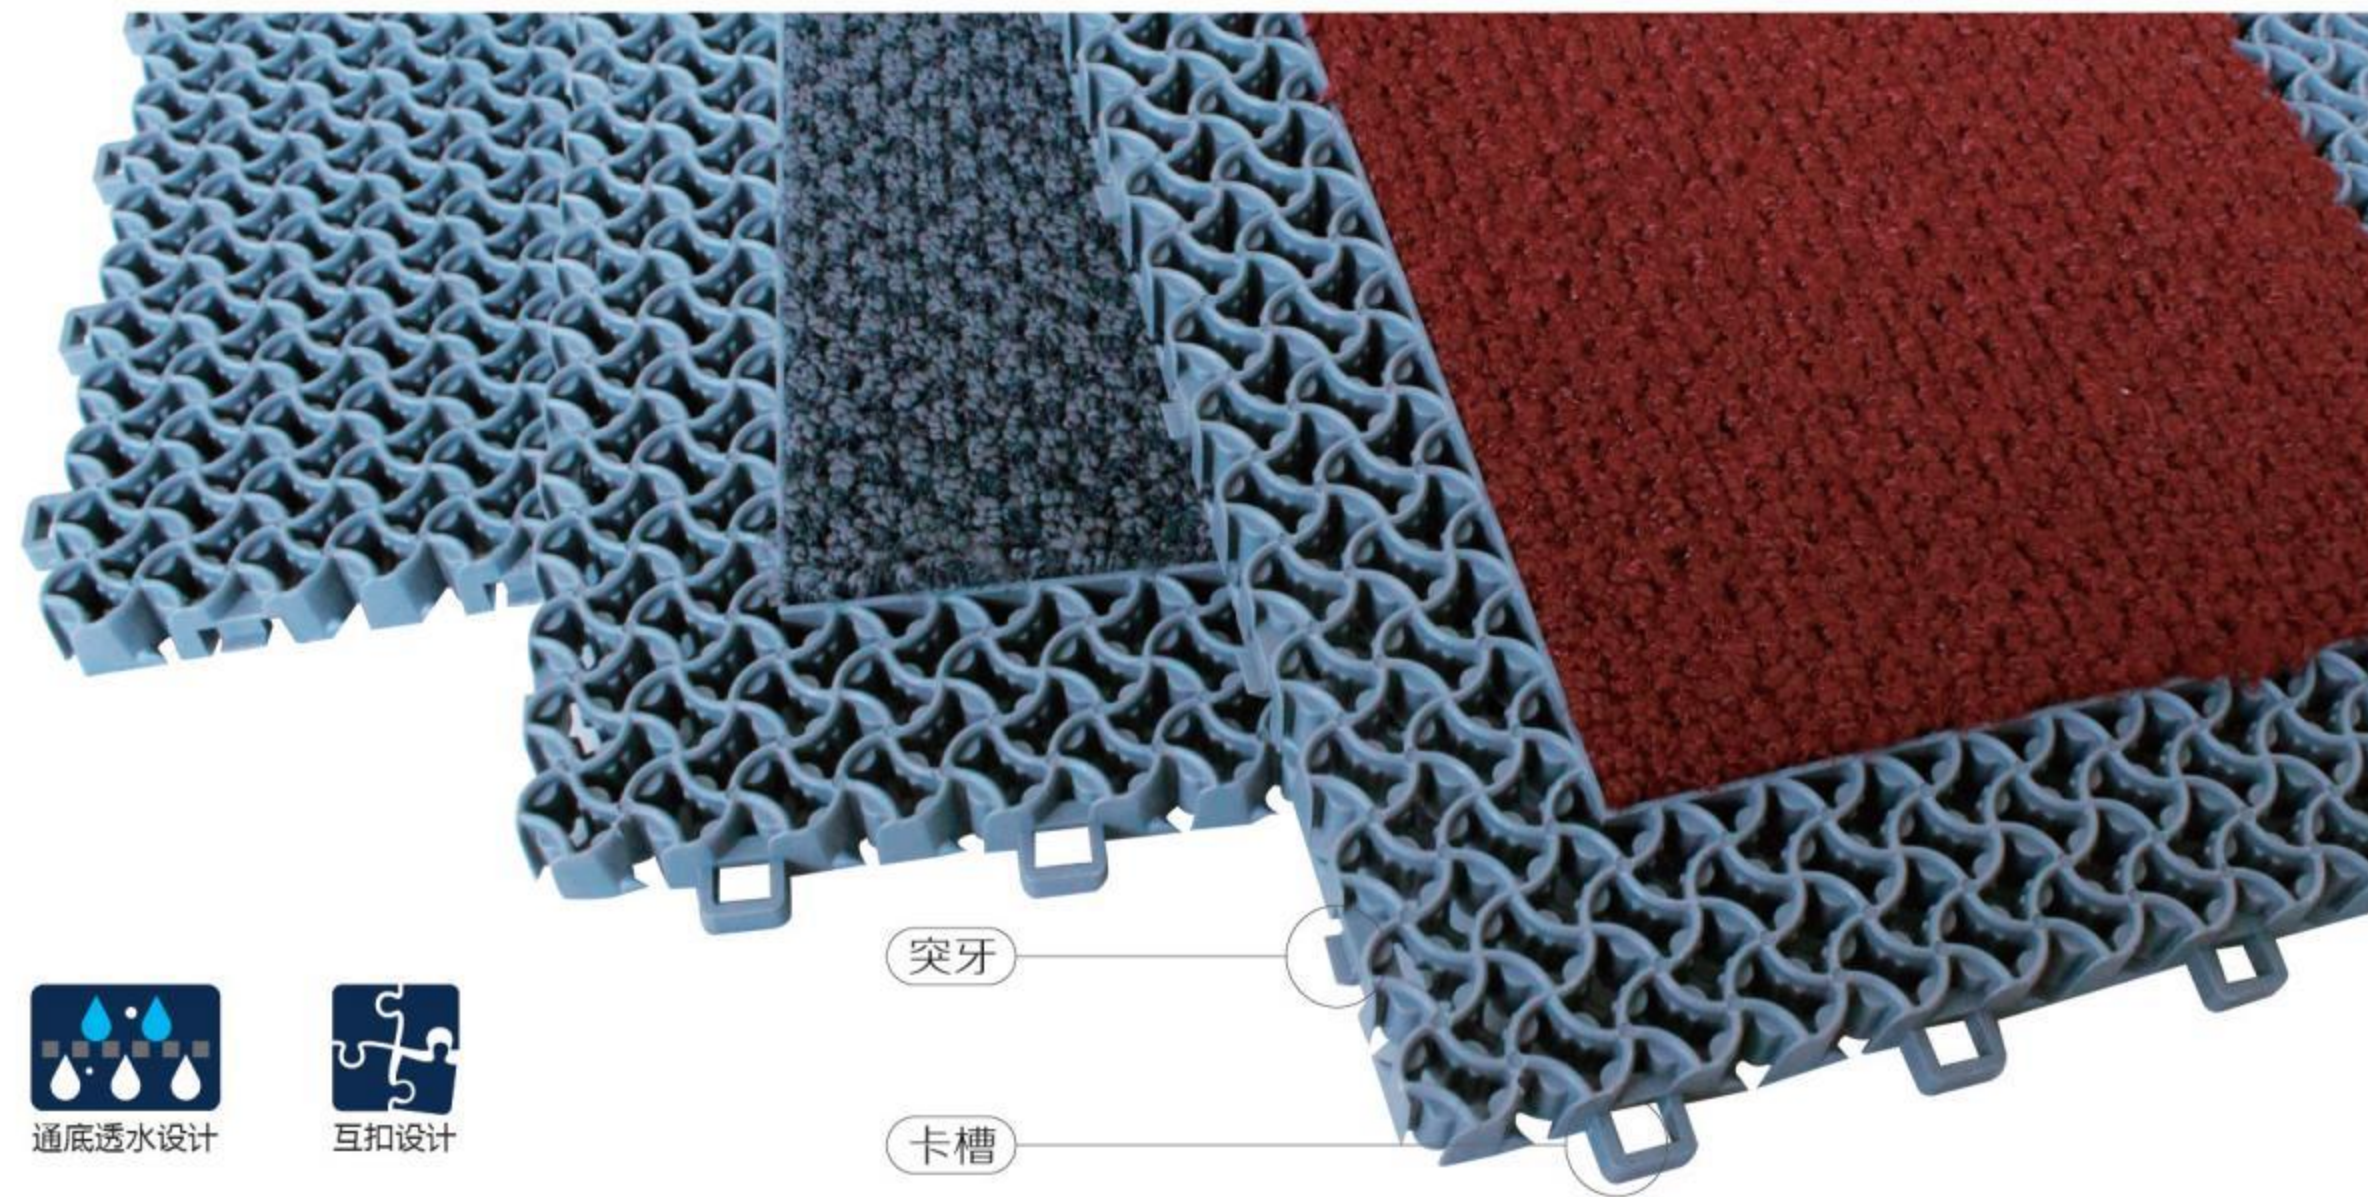

安装方式示意图 Installation instructions

安装方式

(1) **凹槽式安装:** 使用前, 在地面施工时预置地垫的面积并预留20mm-23mm的凹槽; 在地面施工时, 凹槽内的底部水泥需平整, 等水泥完全凝固后, 再将地垫放置凹槽内; 地垫的四周采用装饰收边条。

(2) **平铺式安装:** 高度1.8公分, 直接铺至在地面上, 地垫周围装饰边框为斜坡边框, 人走路不碍事, 不绊脚, 地垫背后采用3M泡沫敷底, 不会移位。

Installation mode

(1) Groove installation: before use, the area of the ground mat is pre-positioned and the groove of 20mm-23mm is reserved during ground construction; during ground construction, the bottom cement of the groove needs to be flat, and after the cement is completely solidified, the ground mat is placed in the groove; and the surrounding of the ground mat is adorned with decorative edge receptacles.

(2) Lay on the ground: height 1.8 cm, directly spread to the ground, the decorative border around the floor mat is oblique frame, people walk without hindrance, do not stumble, the ground cushion is made of 3M foam base, and it will not move.

M8300型

技术参数 / Technical parameters

主体材质: PVC骨架
产品特性: 超耐磨、不褪色、耐腐蚀、耐高低温, 便于拼拆
地垫高度: 18mm
单片规格: 300mm×300mm
承重力: 2500kg/m²
连接方式: 拼块连接
安装方式: 直接铺于地面或预留凹槽18(±1)mm

Main material: PVC
Product features: Super wear resisting, do not fade, corrosion resistance, high and low temperature resistance, easy to fix and separate.
Height: 18mm
Specifications: 300mm x 300mm
Bearing capacity: 2500kg/m²
Connection: Interlock
Installation: On the ground or the reserved groove 18mm deep.

M9300型

技术参数 / Technical parameters

主体材质: PVC骨架
产品特性: 超耐磨、不褪色、耐腐蚀、耐高低温, 便于拼拆
地垫高度: 18mm
单片规格: 300mm×300mm
承重力: 2500kg/m²
连接方式: 拼块连接
安装方式: 直接铺于地面或预留凹槽18(±1)mm

Main material: PVC
Product features: Super wear resisting, not fade, corrosion resistance, high and low temperature resistance, easy to fix and separate.