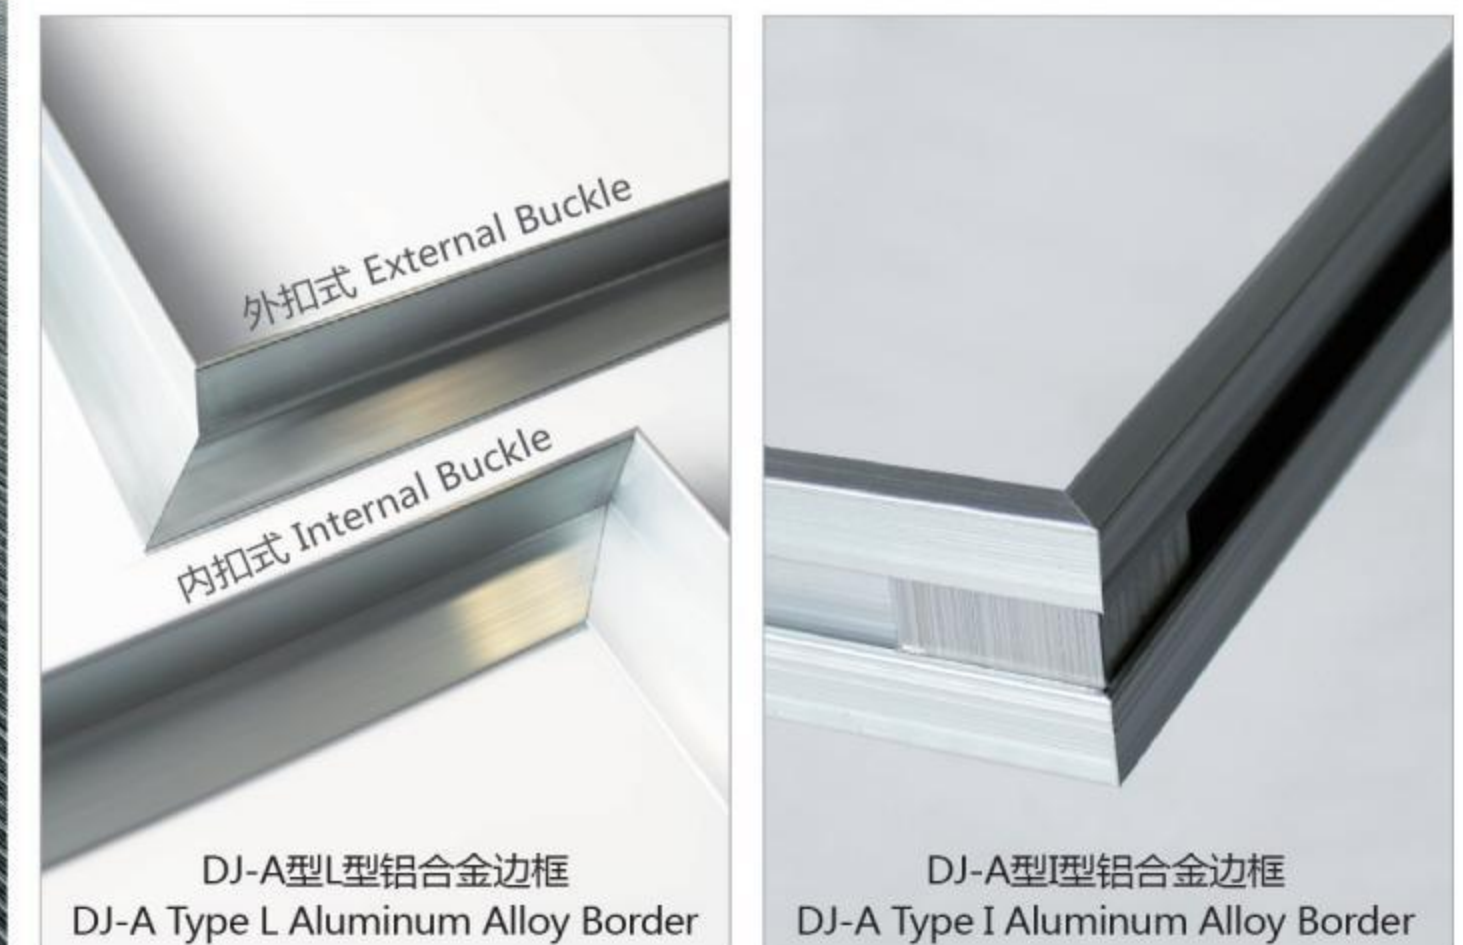

壁厚: 1.2mm
wall thickness: 1.2mm

DJ-A1

壁厚: 1.5mm
wall thickness: 1.5mm

DJ-A6

壁厚: 2.0mm
wall thickness: 2.0mm

DJ-A

壁厚: 2.0mm
wall thickness: 2.0mm

DJ-A型铝合金斜坡边框 DJ-A Aluminum Alloy Slope Border