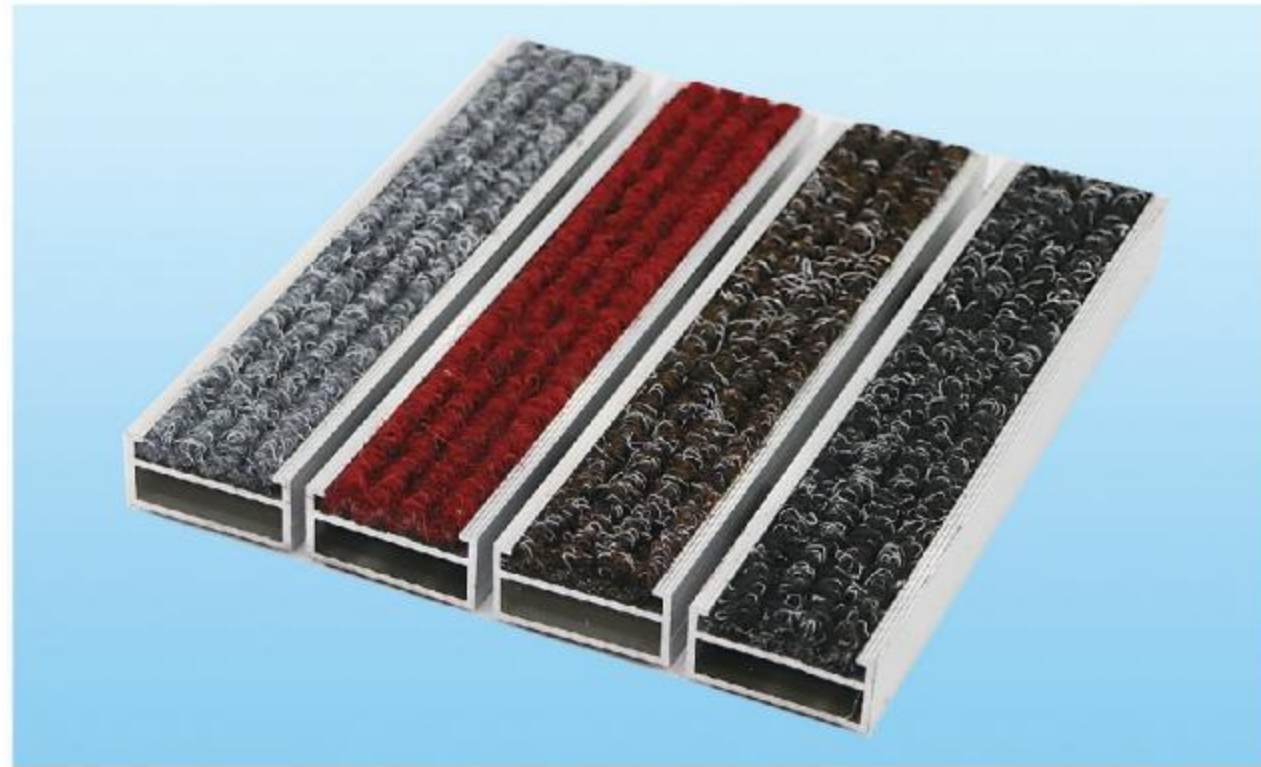

DJ-AL加宽型 铝合金地垫 Aluminium Mats