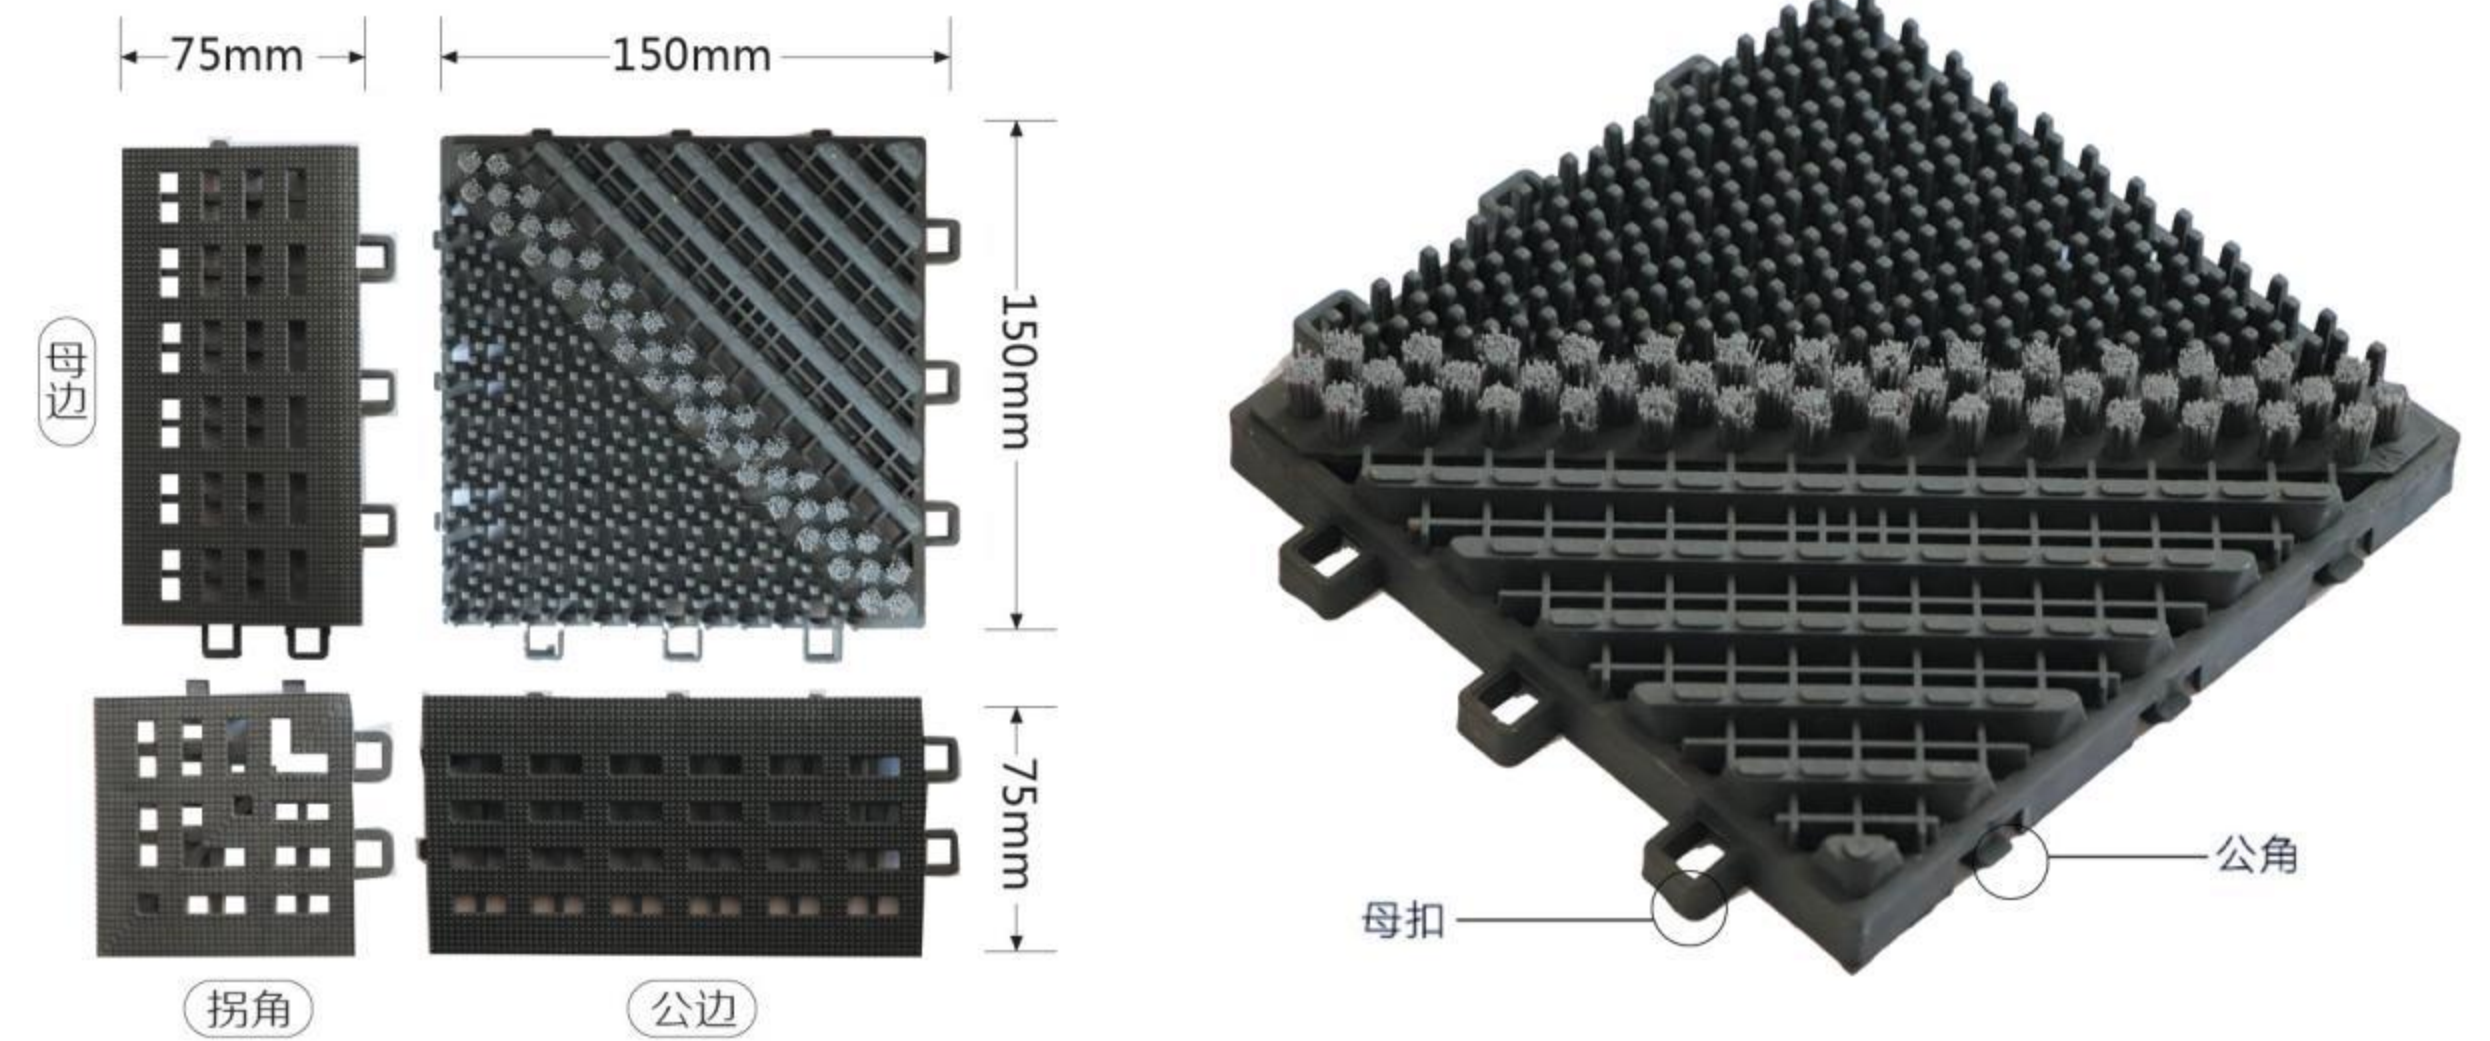

安装示意图 Typical Installation