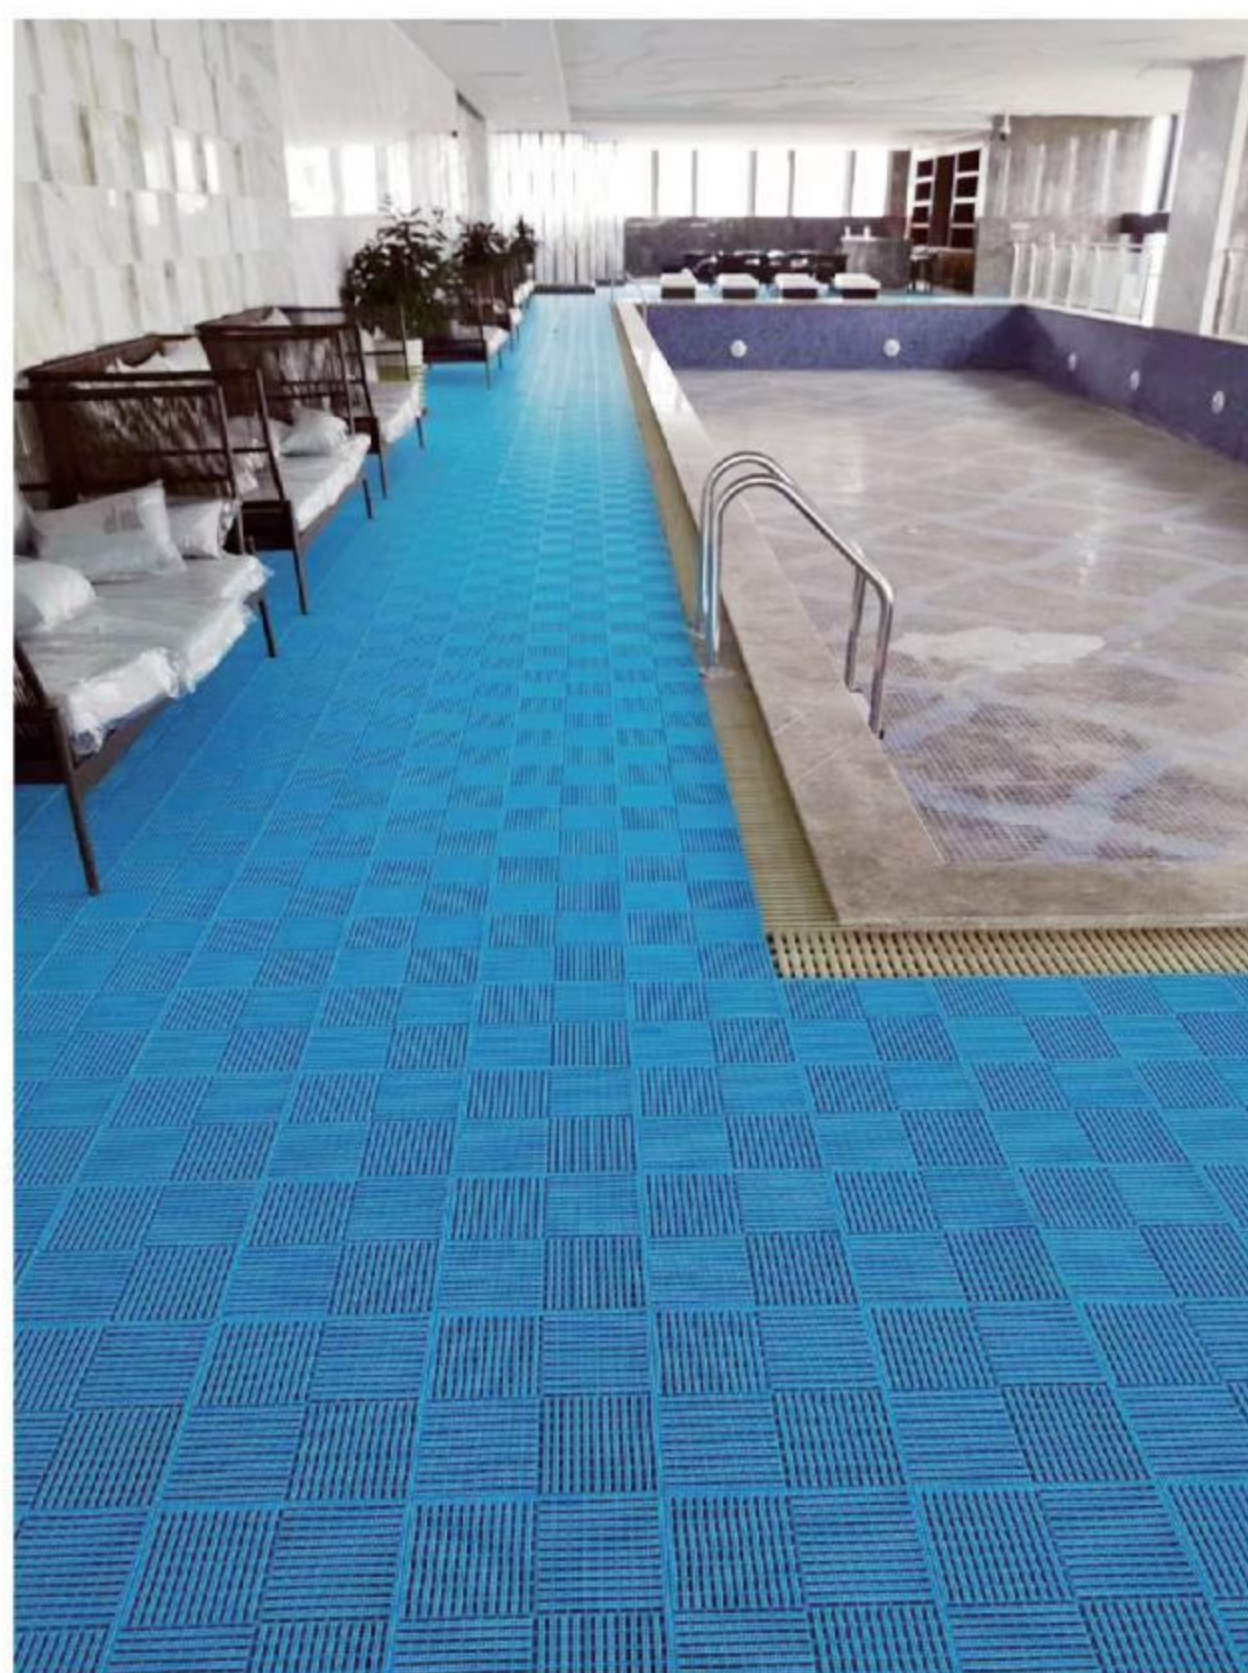

疏水二代 模块疏水地垫 Modular Pooling Mat G2

技术参数 / Technical parameters

主体材质: PVC骨架
产品特性: 超耐磨、不褪色、耐腐蚀、耐高低温, 便于拼拆
地垫高度: 8.5mm
单片规格: 300mm×300mm
连接方式: 拼块连接
适用场所: 游泳池、洗澡间、厨房、洗浴中心等

Main material: PVC
Product features: Super wear-resisting, do not fade, corrosion resistance, high and low temperature resistance, easy to fix and separate.
Height: 8.5mm
Specifications: 300mm x 300mm
Connection: Interlock
Applicable places: Swimming pool, bathing room, kitchen, etc.