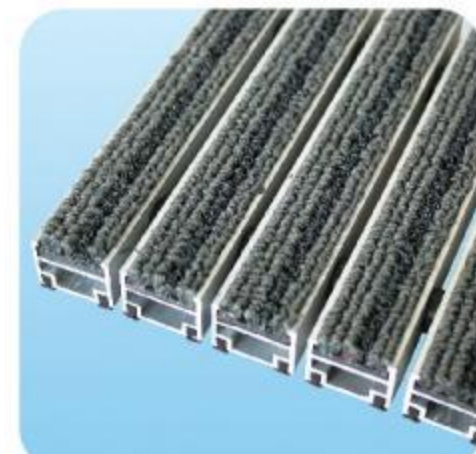

DJ-A M9090
4000·浅灰