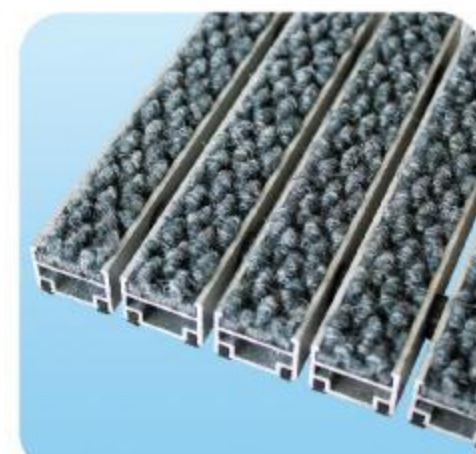

DJ-A 8091
菠萝纹·浅灰