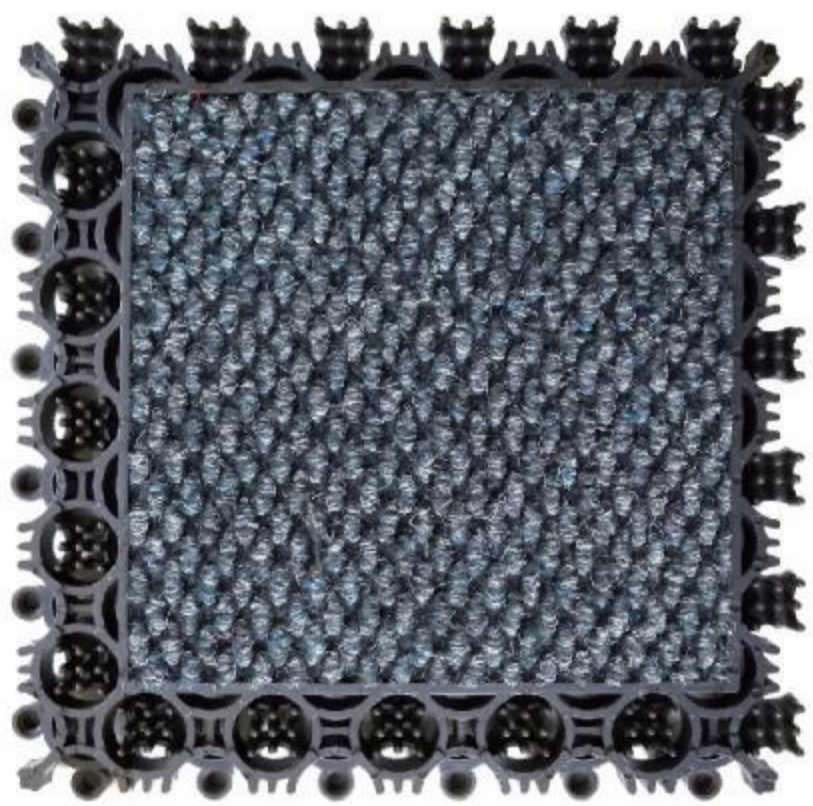

可搭配毯面类型 Optional Insert Carpet

菠萝纹毯面
Pineapple Grain Blankets