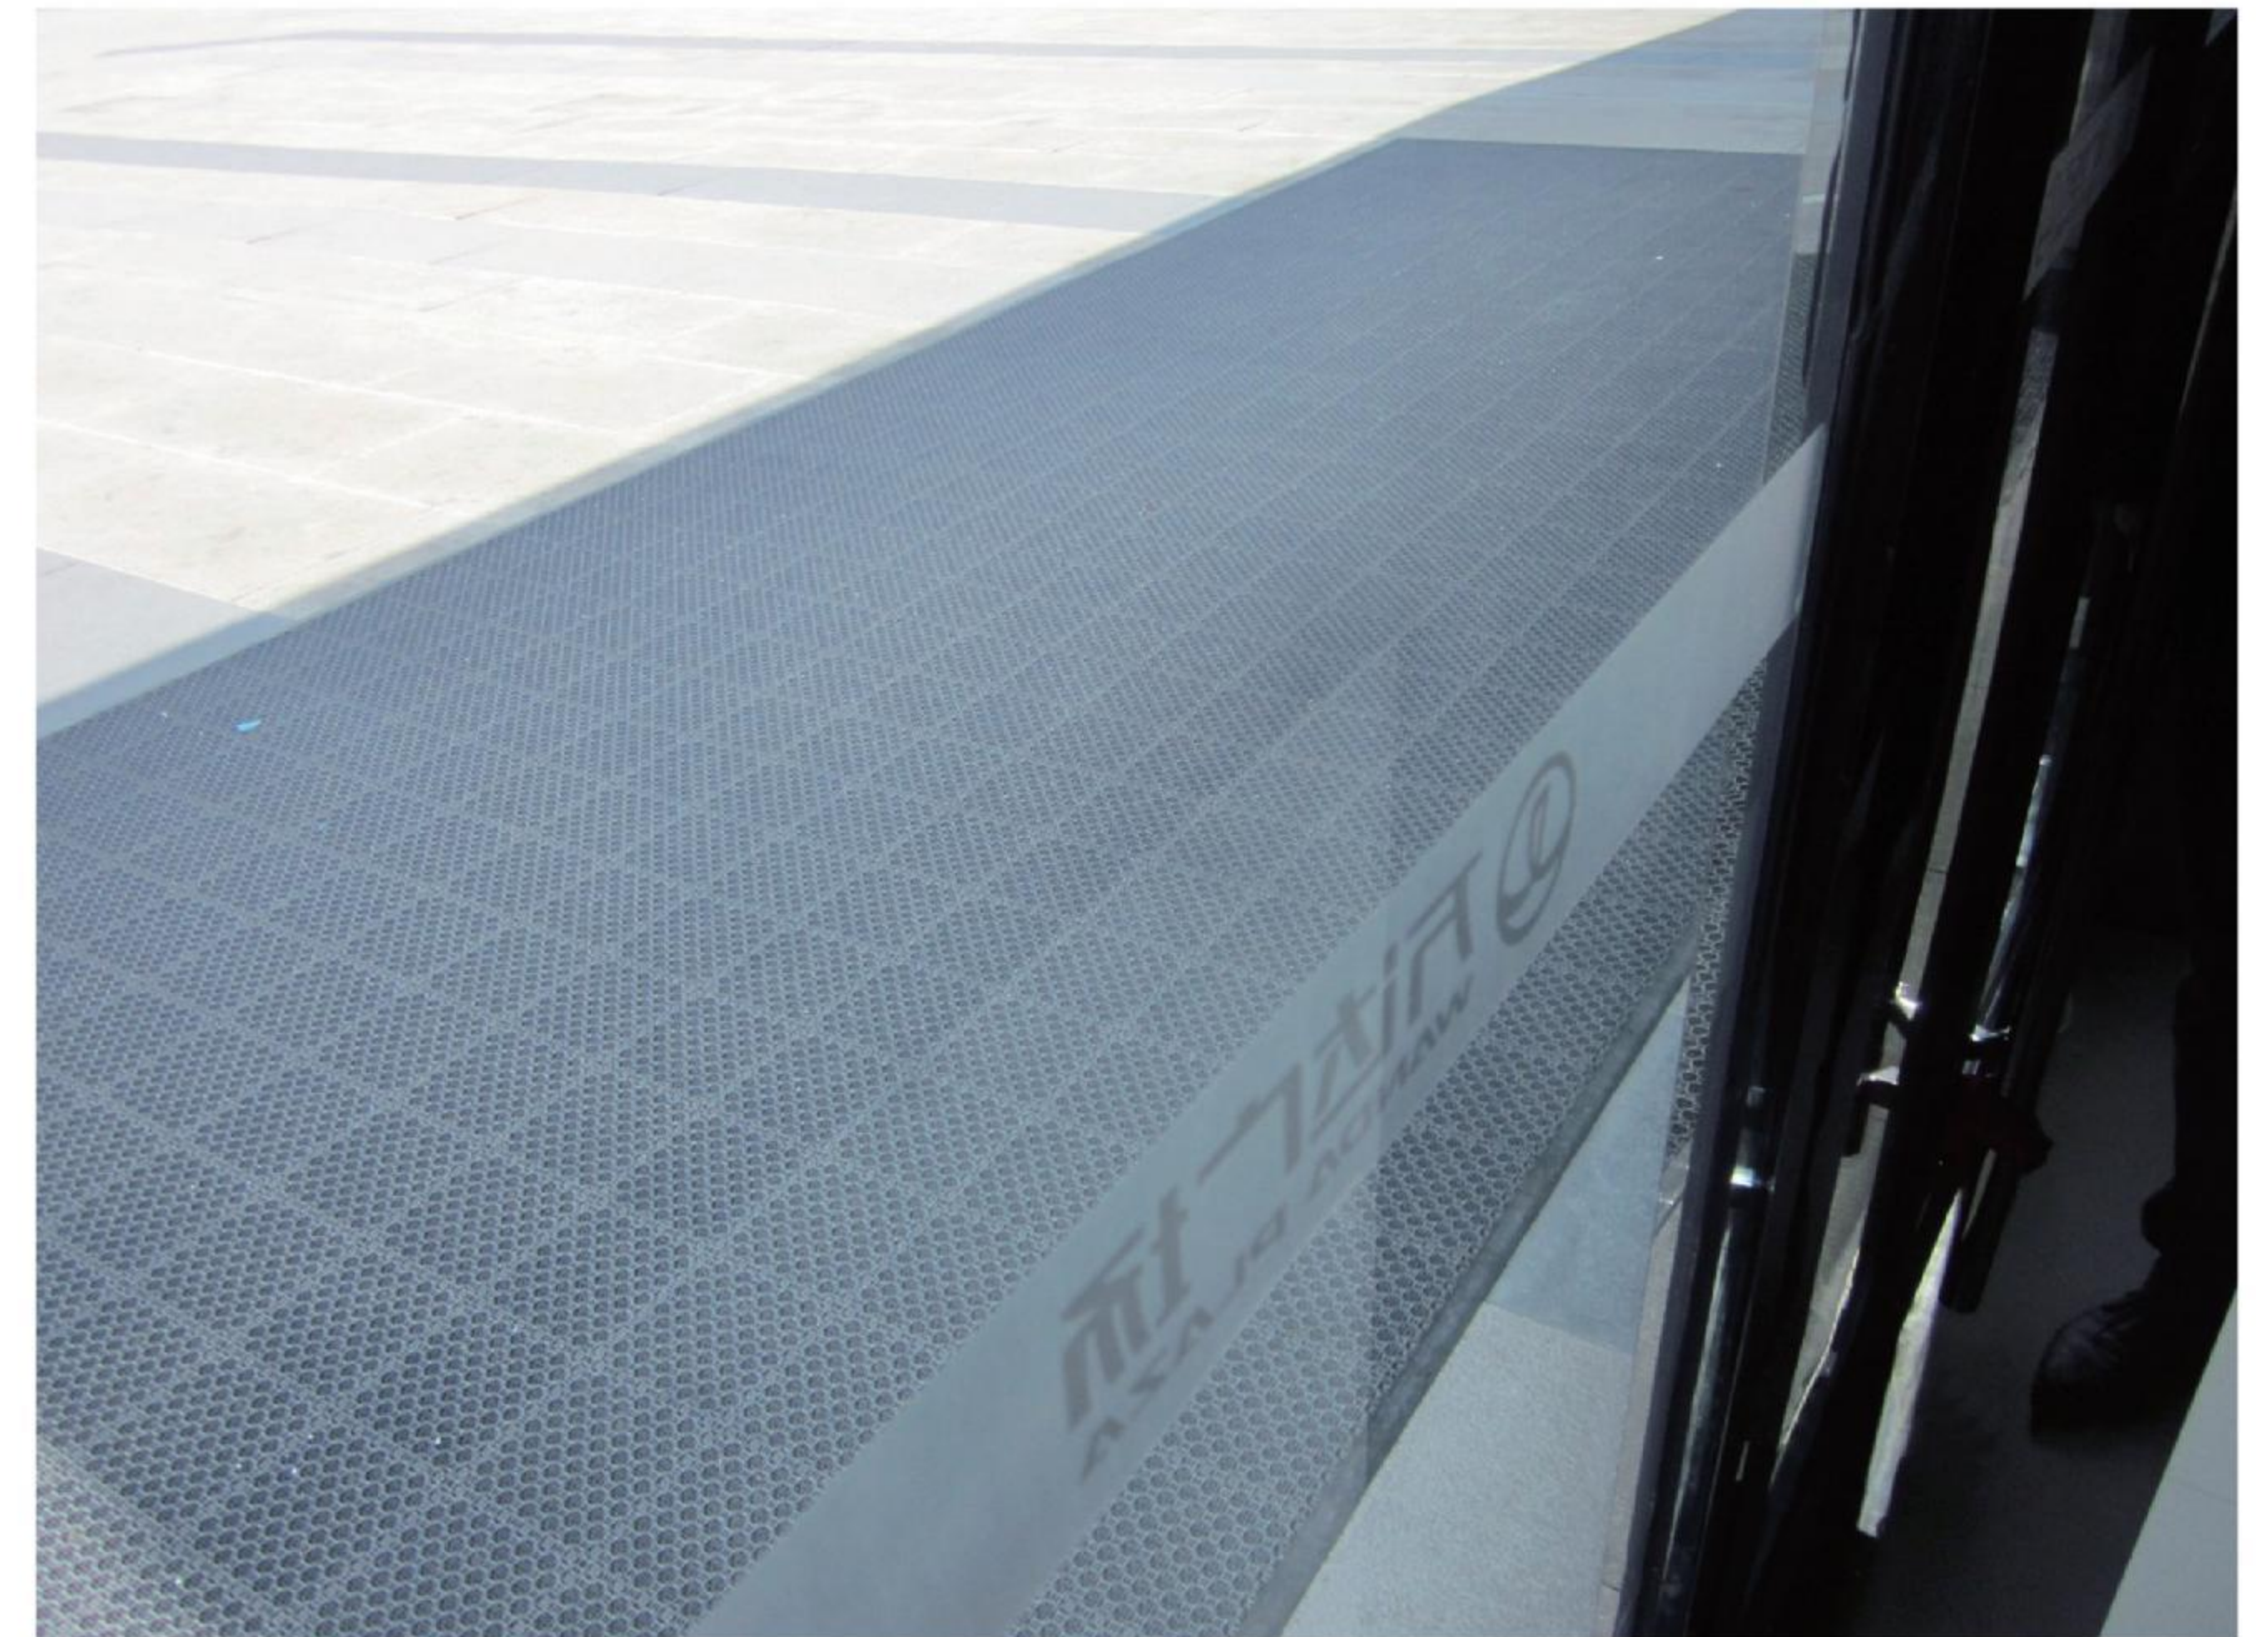

无毯类奥美诺系列地垫有两款，一款为通底式设计，一款为不通底设计，高度有11mm和16mm两种。通底式地垫可以聚收大量沙垢于垫底，并能快速疏水。不通底式地垫则可藏垢聚沙于垫内，易于清洗。两款均适合安装在人流量较大的门厅出入口等位置，经久耐用，耐腐蚀，耐低温及紫外光，易于维护和保养。

There are two kinds of Omno series floor mats without carpet, one is the open-bottom design, the other is the open-bottom design, the height of which is 11 mm and 16 mm. The bottom-through mat can collect a large amount of sand dirt at the bottom of the mat, and can quickly drain water. Unaccessible floor mat can hide dirt and accumulate sand in the mat, which is easy to clean. Both are suitable for installation in the entrance and exit of the hall where the traffic is large, durable, corrosion resistant, high and low temperature and ultraviolet light resistance, easy for maintenance.