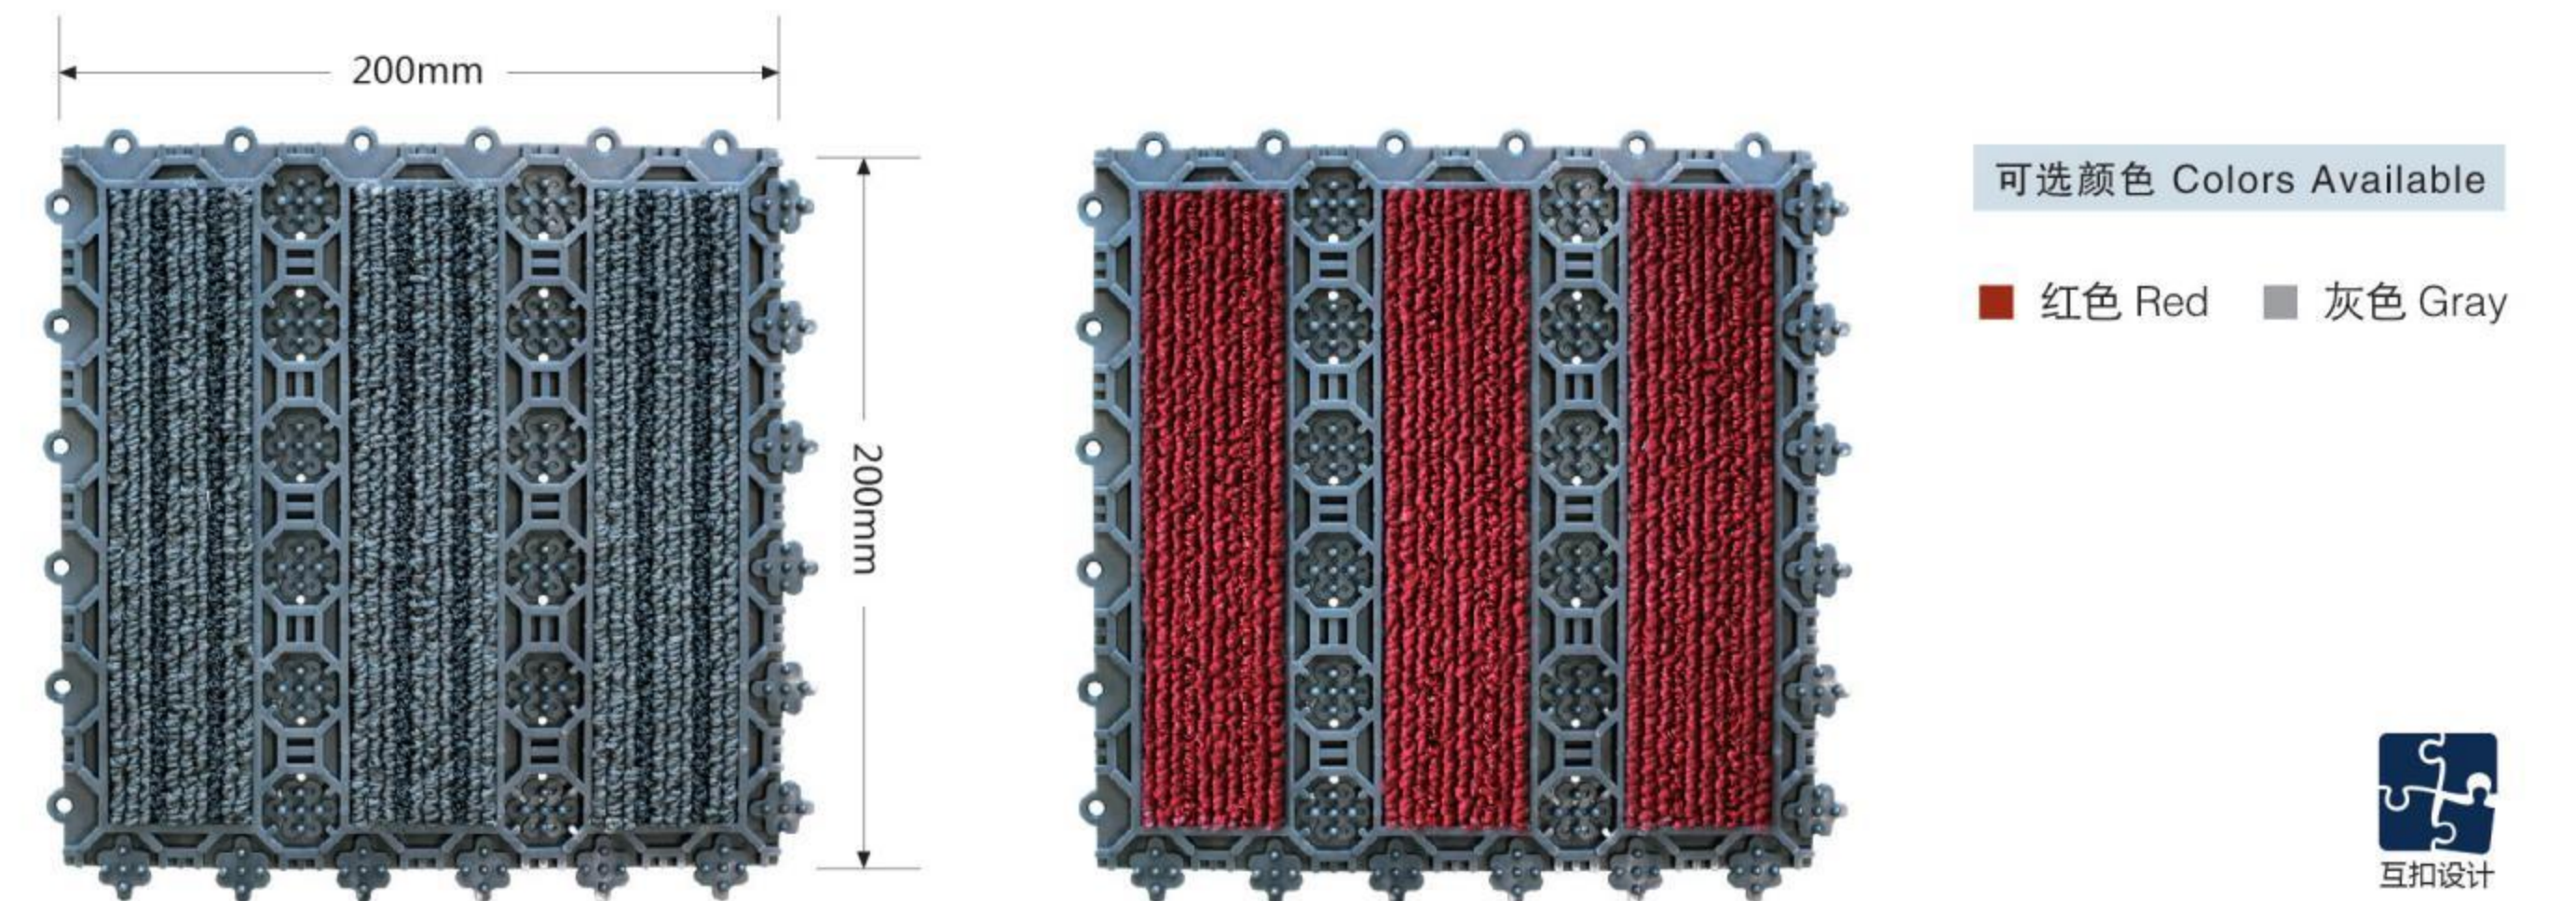

奥美诺系列·M4000地垫 / Modular Mat With M4000

M4000吸水除尘垫配备高强度的圈绒扭曲热定型尼龙纤维，粗、细纤维的混合结构具有更优越的性能。粗纤维可有效刮除沙粒尘土，细纤维能很好的吸收鞋底水分并聚收微尘。粗、细纤维同时具有快速干燥的特点，耐磨损、抗紫外线，可以很好的保持垫面颜色鲜艳、亮丽。

M4000 absorbent and dust removal pad is equipped with high-strength tortuous thermal setting nylon fiber, and the mixing structure of coarse and fine fibers has superior performance. Coarse fibers can effectively scrape off sand and dust, while fine fibers can absorb moisture from soles and collect micro-dust. Coarse and fine fibers have the characteristics of fast drying, wear resistance and ultraviolet resistance, which can keep the color of the cushion bright and bright.