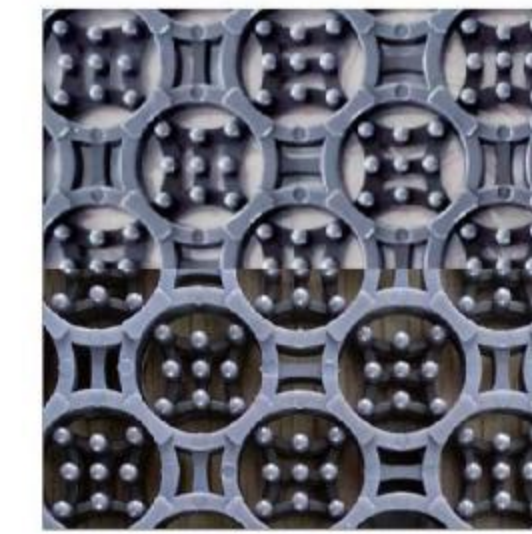

奥美诺系列·天使地垫 / Modular Mat Without Angel Mats

天使地垫选用高强耐磨尼龙6.6纤维技术，由单丝和粗丝结构组成。独特尼龙纤维含100%防静电碳化纱线纤维，有效抗静电处理，表现出色。具有高回弹性尼龙6.6纤维，所有粗细纤维均经过热定处理卷曲。开放式簇绒设计有效防尘除污及藏垢，兼具超强吸水性，易于吸尘、洗涤及干燥。

Angel mats is made of high strength and wear-resistant nylon 6.6 fiber technology, which consists of monofilament and coarse filament structure. Unique nylon fiber contains 100% anti-static carbonized yarn fiber, effective anti-static treatment, excellent performance. High resilience nylon 6.6 fibers, all coarse and fine fibers are curled by heat setting treatment. Open tufting design can effectively prevent dust, remove dirt and hide dirt. It has super absorbency and is easy to dust, wash and dry.

奥美诺系列·无毯型 / Modular Mat Without Carpet

无毯类奥美诺系列地垫有两款，一款为通底式设计，一款为不通底设计，高度有11mm和16mm两种。通底式地垫可以聚收大量沙垢于垫底，并能快速疏水。不通底式地垫则可藏垢聚沙于垫内，易于清洗。两款均适合安装在人流量较大的门厅出入口等位置，经久耐用，耐腐蚀，耐低温及紫外光，易于维护和保养。

There are two kinds of Omno series floor mats without carpet, one is the open-bottom design, the other is the open-bottom design, the height of which is 11 mm and 16 mm. The bottom-through mat can collect a large amount of sand dirt at the bottom of the mat, and can quickly drain water. Unaccessible floor mat can hide dirt and accumulate sand in the mat, which is easy to clean. Both are suitable for installation in the entrance and exit of the hall where the traffic is large, durable, corrosion resistant, high and low temperature and ultraviolet light resistance, easy for maintenance.