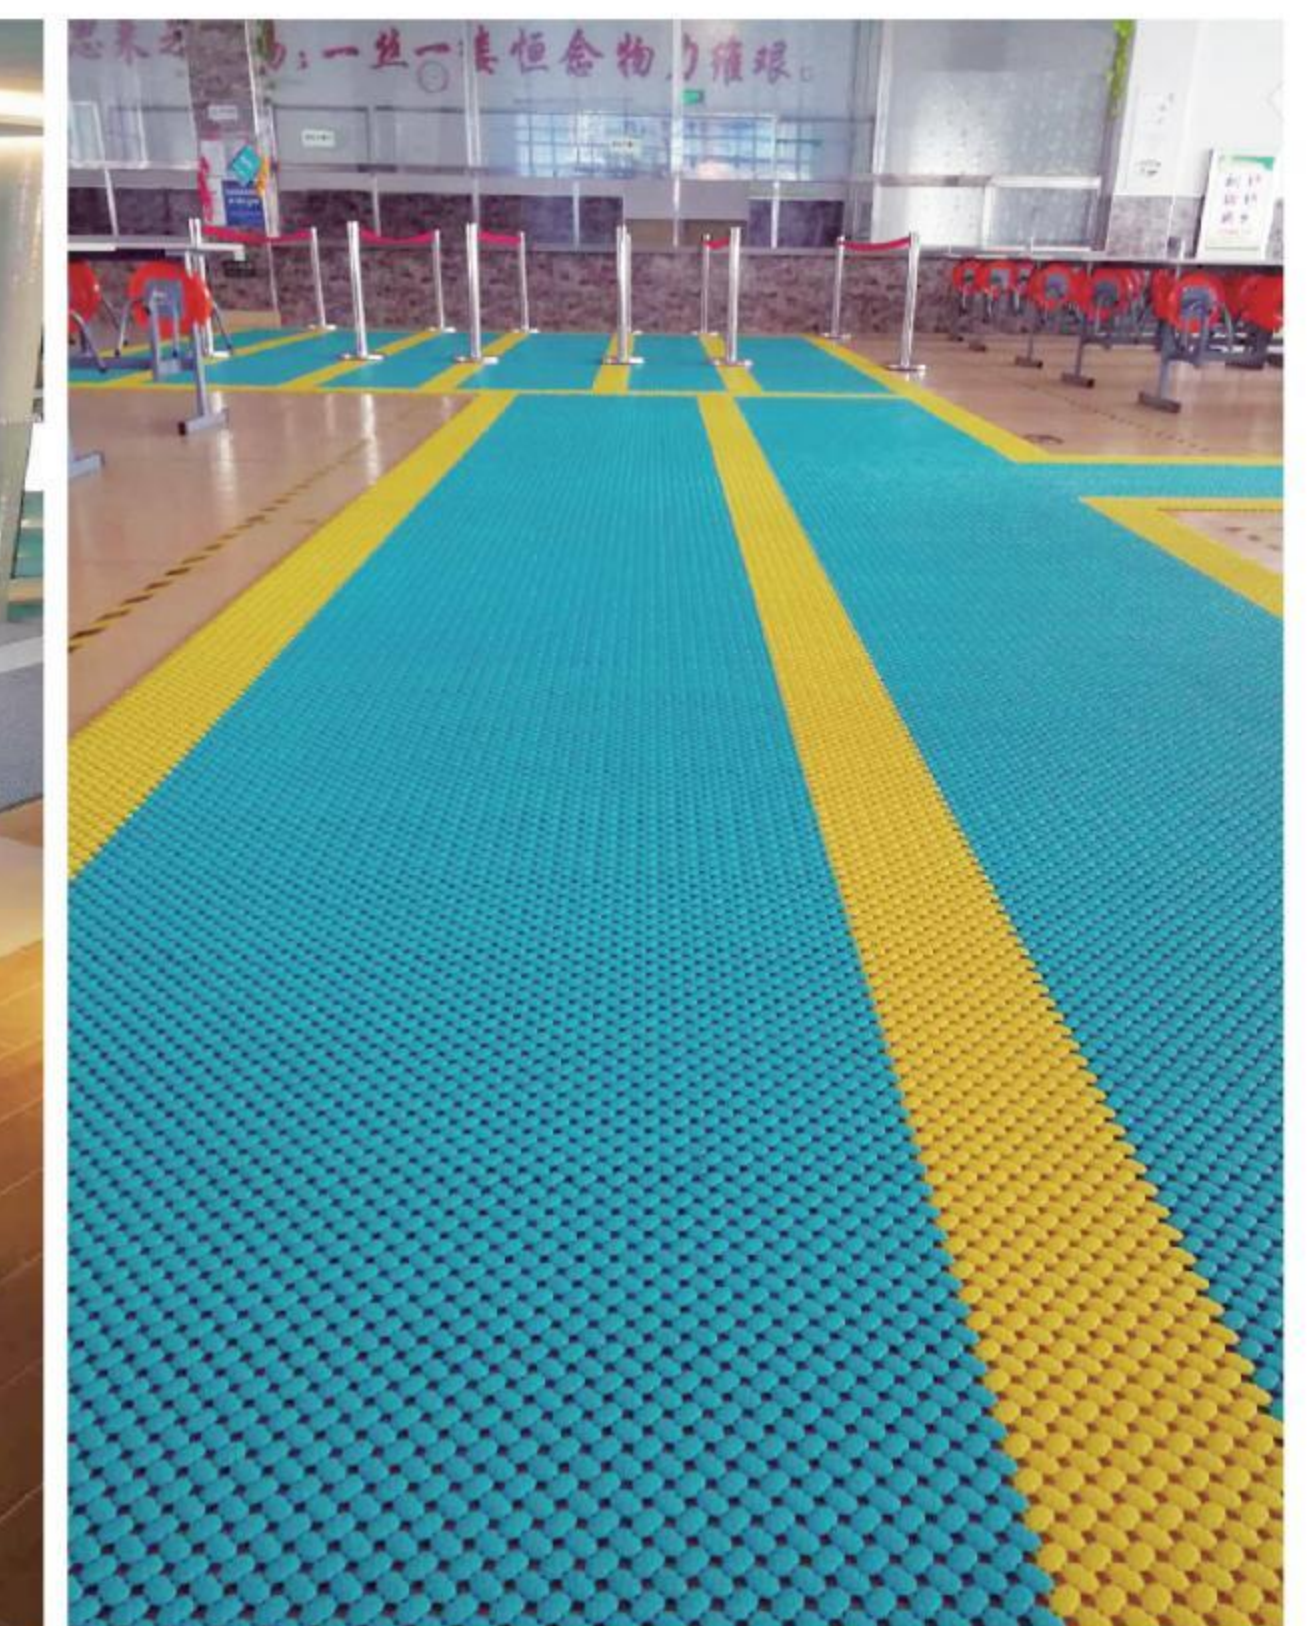

疏水一代 模块疏水地垫 Modular Pooling Mat G1

技术参数 / Technical parameters

- 主体材质: PVC骨架
- 产品特性: 超耐磨、不褪色、耐腐蚀、耐高低温, 便于拼拆
- 地垫高度: 8.5mm (A款)、6.5mm (B款)
- 单片规格: 200mm×200mm
- 连接方式: 拼块连接
- 适用场所: 游泳池、洗澡间、厨房、洗浴中心等

- **Main material:** PVC
- **Product features:** Super wear-resisting, do not fade, corrosion resistance, high and low temperature resistance, easy to fix and separate.
- **Height:** 8.5mm (A)、6.5mm (B)
- **Specifications:** 200mm x 200mm
- **Connection:** Interlock
- **Applicable places:** Swimming pool, bathing room, kitchen, etc.