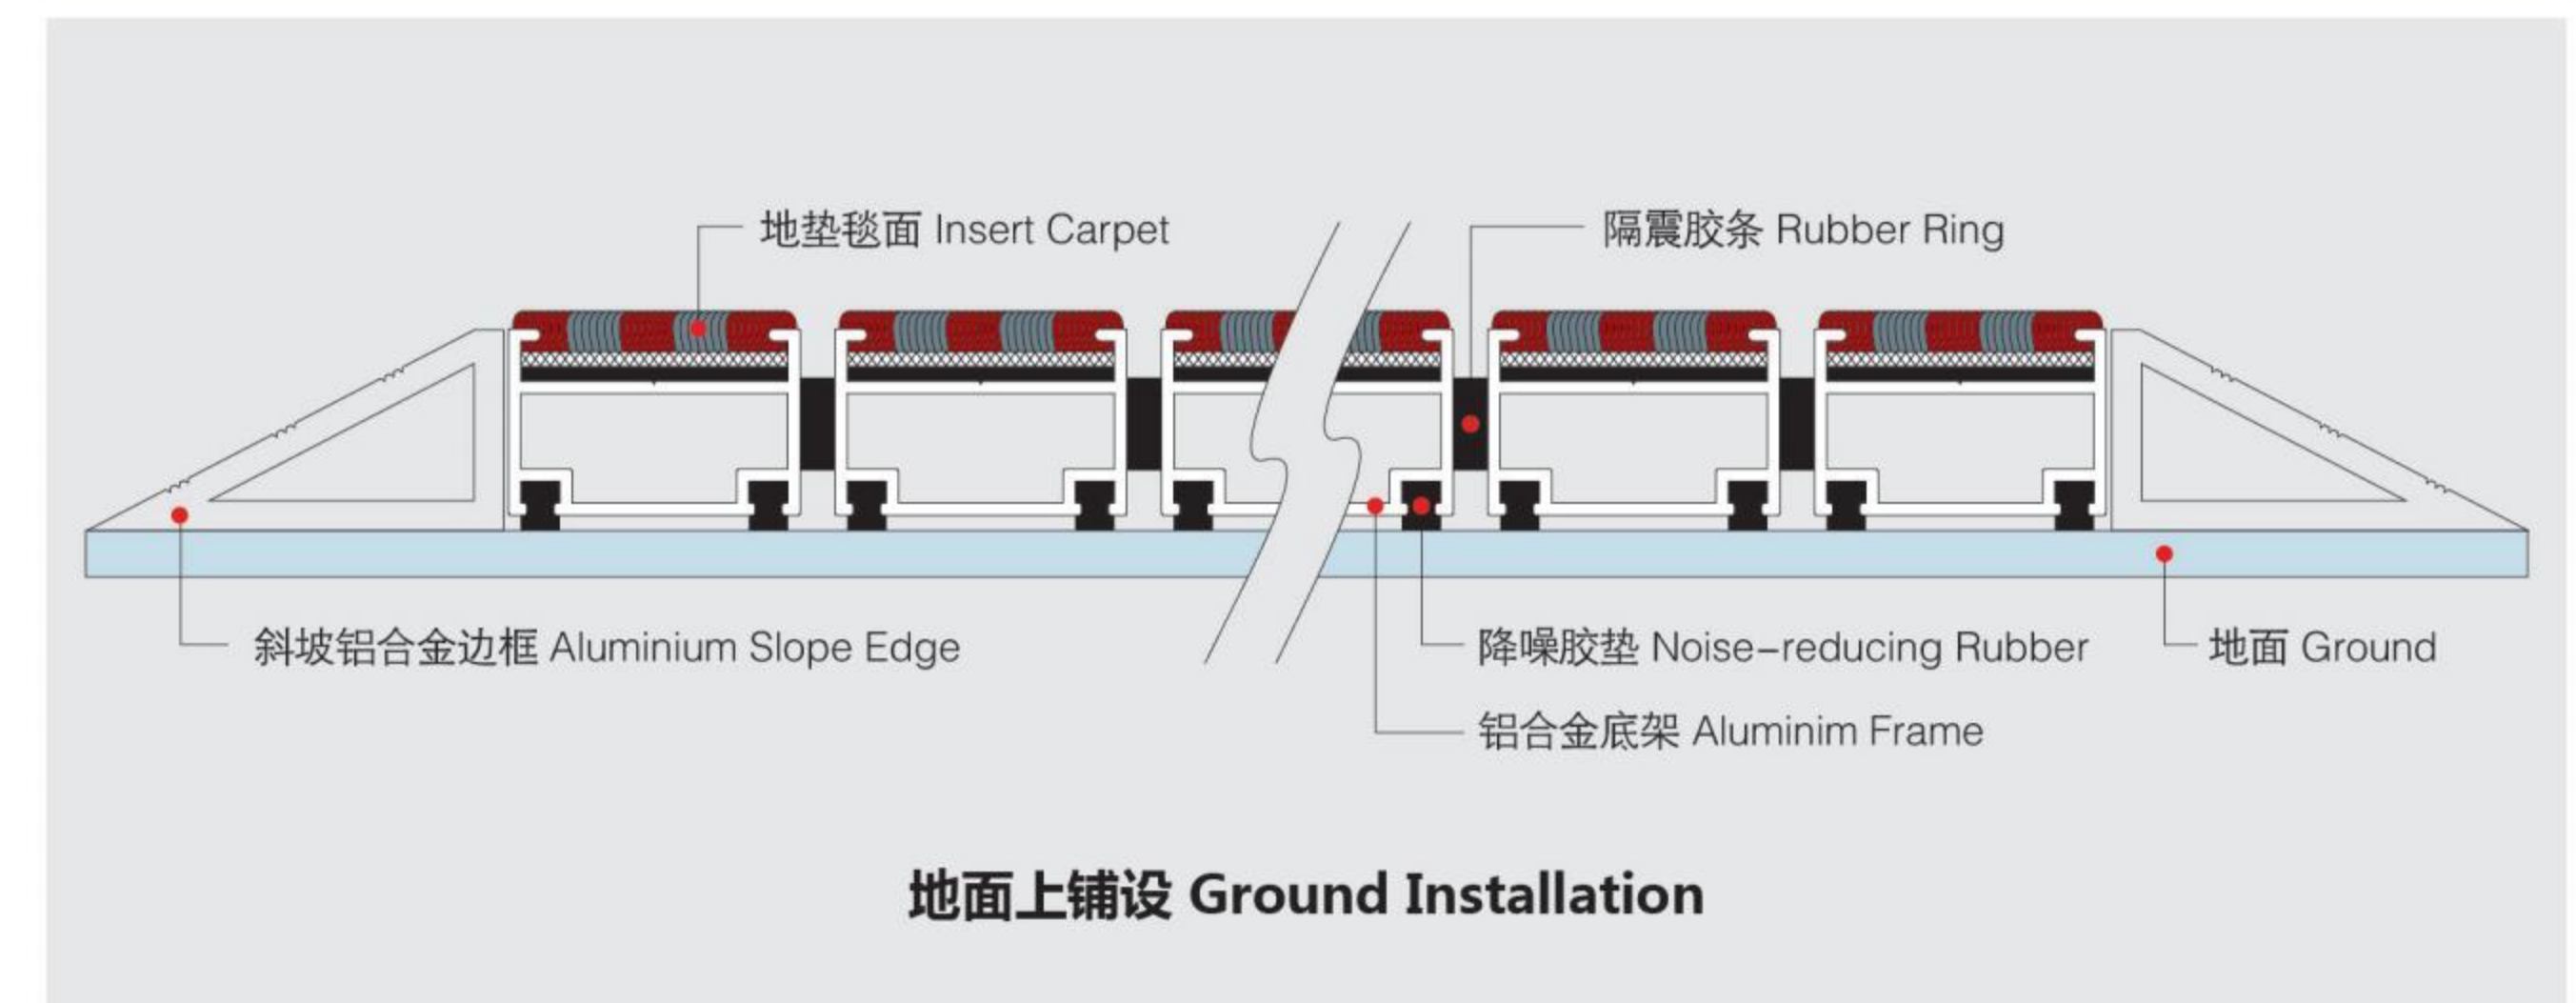

安装方式示意图 Typical Installation