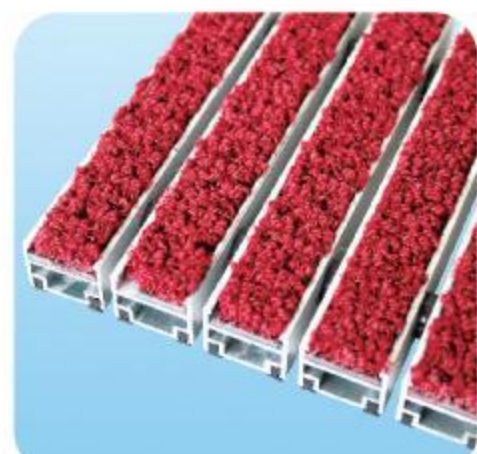

DJ-A M9093
8850·红