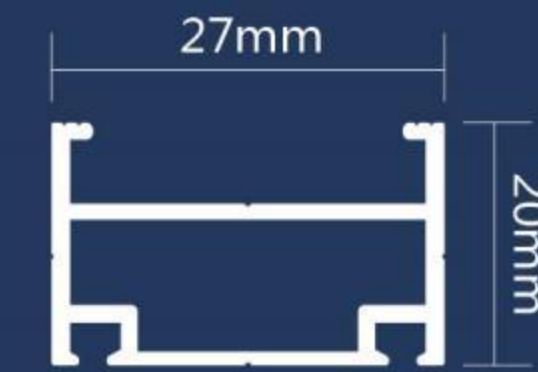

DJ-A 8091
菠萝纹·浅灰

DJ-A 8092
毛刷·黑

DJ-A型铝合金地垫系列型材剖面图 Profile of DJ-A Aluminum Alloy

DJ-A3X

壁厚: 1.0mm
wall thickness: 1.0mm

DJ-A3

壁厚: 1.0mm
wall thickness: 1.0mm

DJ-A2

壁厚: 1.2mm
wall thickness: 1.2mm

DJ-A1

壁厚: 1.5mm
wall thickness: 1.5mm

DJ-A6

壁厚: 2.0mm
wall thickness: 2.0mm

DJ-A

壁厚: 2.0mm
wall thickness: 2.0mm

DJ-A型铝合金斜坡边框 DJ-A Aluminum Alloy Slope Border