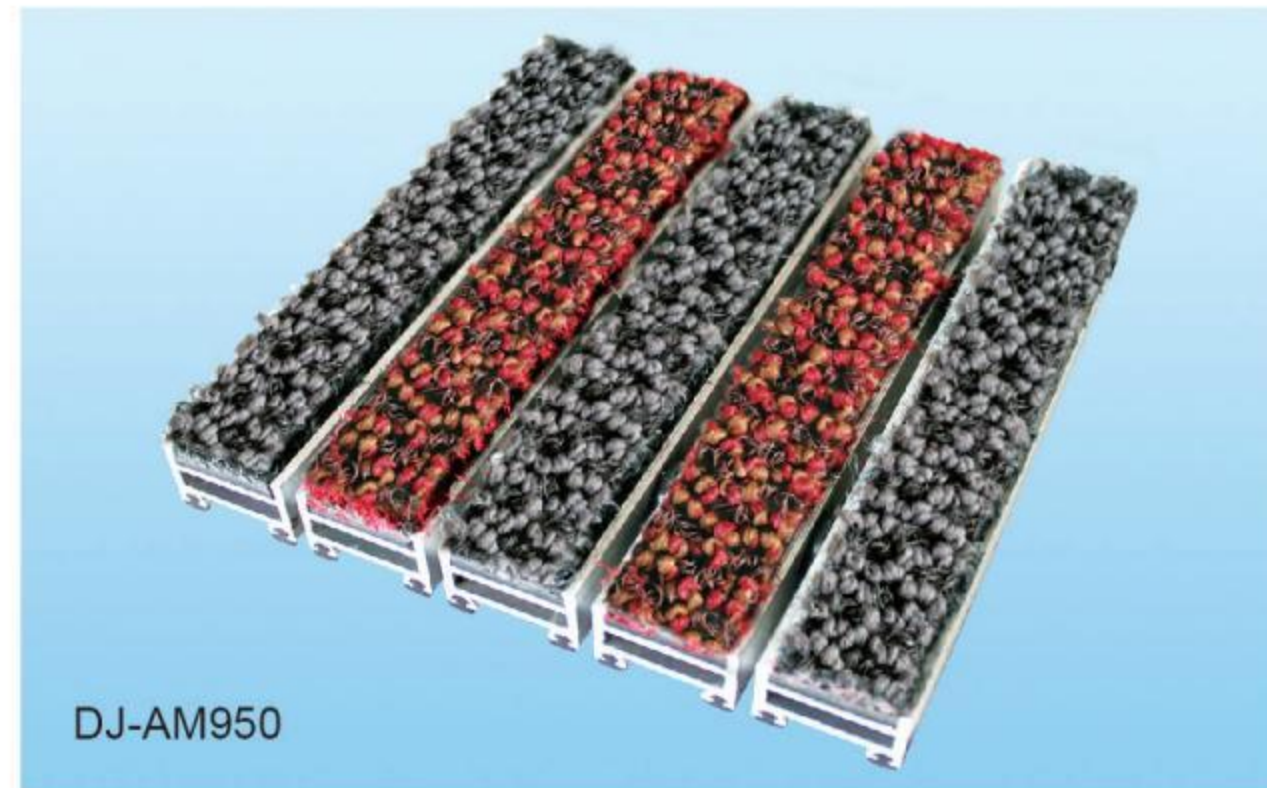

DJ-M型 铝合金地垫 Aluminium Mats

技术参数 / Technical parameters

铝合金材质: 6063-T5阳极氧化硬质铝合金
(执行标准: GB5237.3.2004)

毯面材质: M4000、M950

铝合金壁厚: 2.0mm

地垫总高度: 22mm

连接方式: 包塑钢丝绳连接、不锈钢固定件

铺装方式: 直接平铺于地面或预留凹槽深度20mm(±1mm)

承重力: 2500kg/m²

Aluminum alloy material: 6063-T5 hard anodized aluminum alloy (Executive standard:GB5237.3.2004)

Insert carpet: M4000, M950

Aluminum alloy wall thickness: 2.0mm

Mat total height: 22mm

Connection: Plastic coated steel wire rope is connected, stainless steel fixing

Reservation: Ground groove, depth is about 20mm(±1mm). Or directly on ground

Bearing capacity: 2500kg/m²

DJ-AM4000

增值服务 Value-added services

提供全系列专业异型设计服务:

- ① 酒店、商场旋转门异型设计: 圆形旋转门广泛使用铝合金地垫, 底部配置的铝合金地垫一般也制作成圆形, 先安装地垫, 再安装旋转门。
- ② 地形复杂的机场、商场、高铁站等异型设计: 这种地方一般凹凸比较多, 常规的方形铝合金地垫需要多块拼接才能达到要求, 但接缝处太多影响美观, 因此需要通过精确测量和计算之后, 进行异型设计。

Provide a full range of professional profiled design:

(1) Special-shaped design of revolving doors in hotels and shopping malls: Aluminum alloy floor mats are widely used in circular revolving doors. Aluminum alloy floor mats with bottom configuration are generally made into circular ones. First, the floor mats are installed, and then the revolving doors are installed.

(2) Airports, shopping malls, high-speed railway stations and other irregular designs with complex terrain: This kind of place usually has more concave and convex. Conventional square aluminium alloy floor mat need multiple splices to meet the requirements, but too many joints affect the beauty, so it is necessary to carry out irregular design after accurate measurement and calculation.

部分异型图样 Special-shape

◎ 具体异型设计请与经销商或厂家联系 / Specific special-shaped design, please contact the distributor or manufacturer