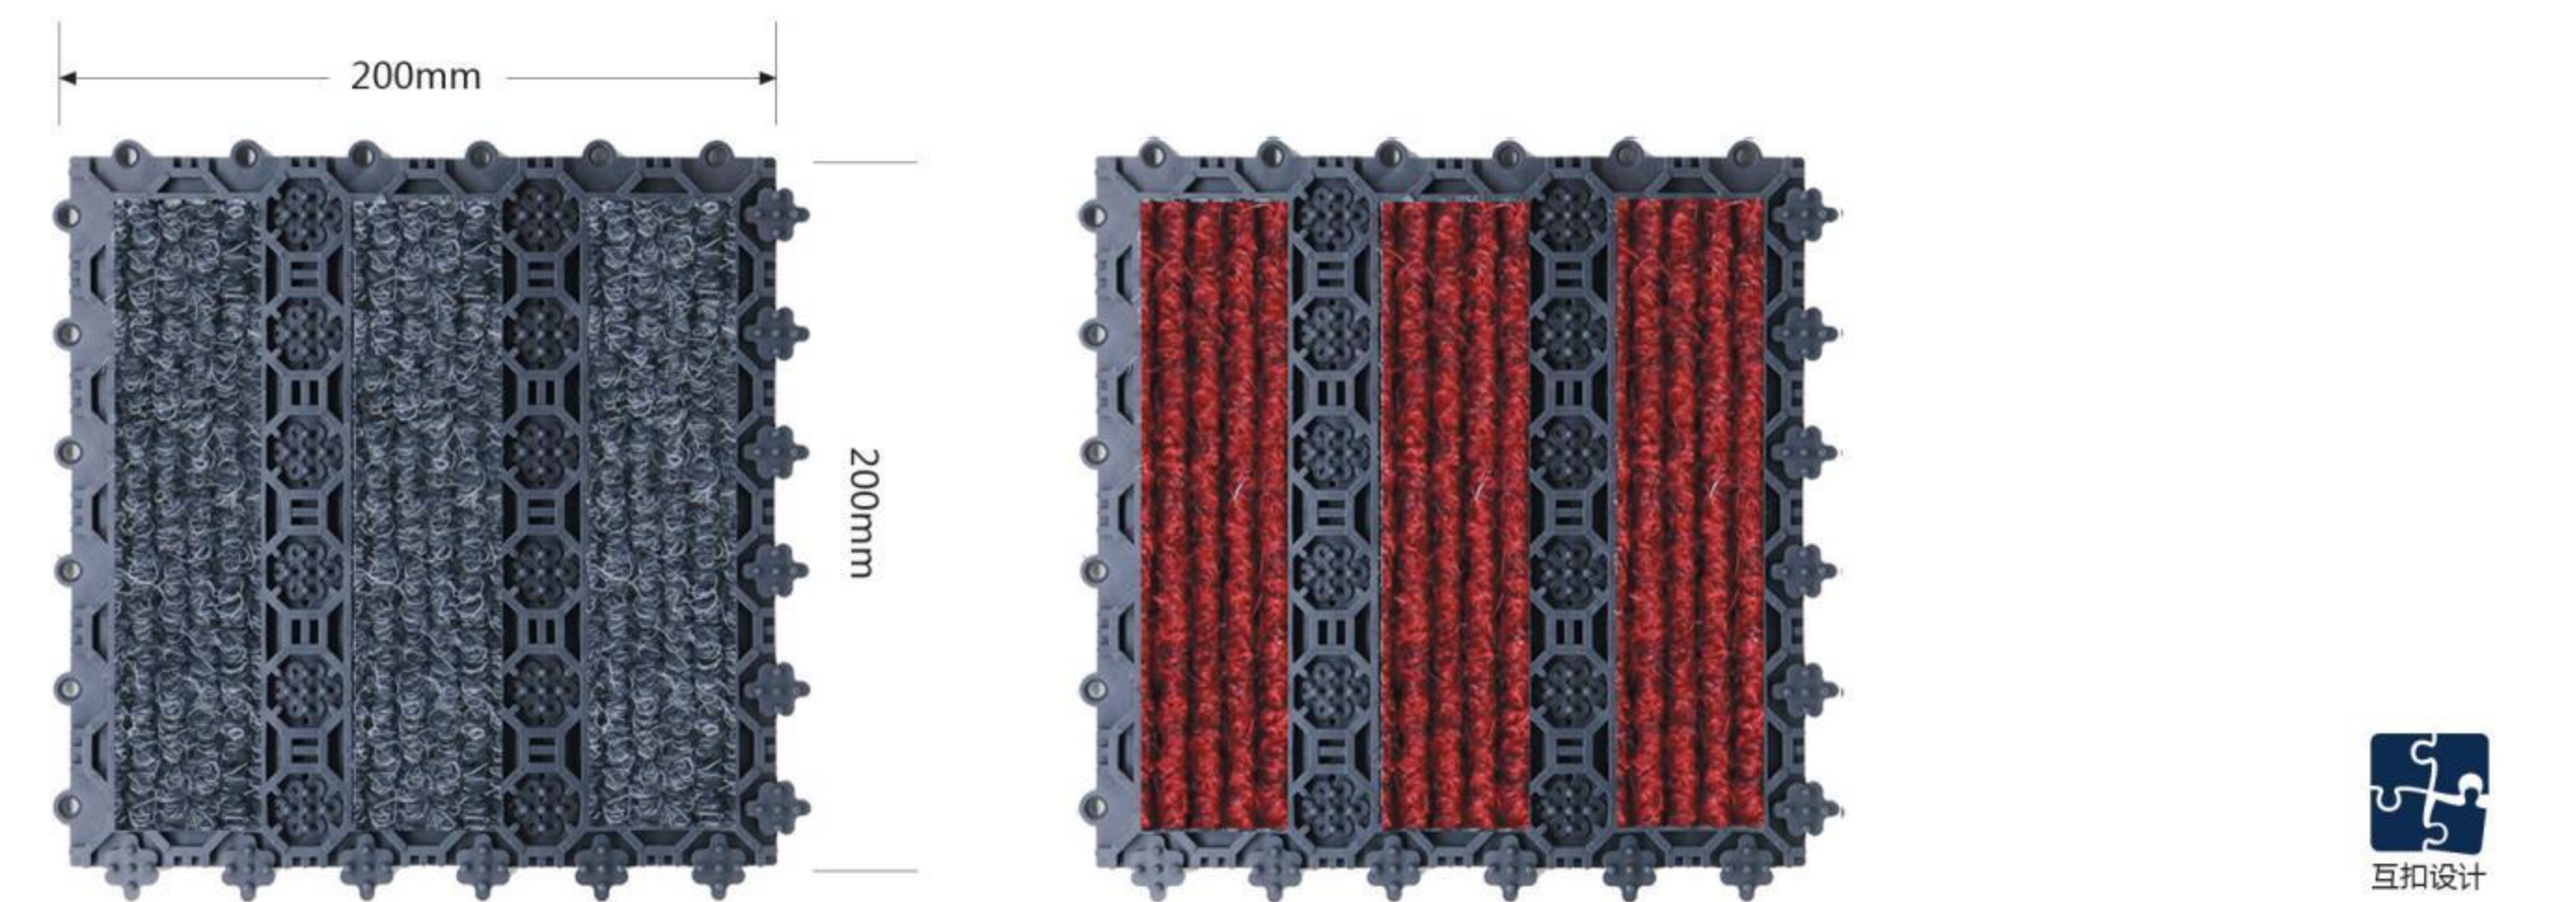

奥美诺系列·比利时 Lombok 条纹地垫 / Modular Mat With Lombok

比利时Lombok条纹毯采用100%丙纶纱线材料和圈绒构造，具有吸水、刮尘、藏污的优越性能，回弹力强，耐磨损，使用寿命长。条纹宽间隙纤维和圈绒结构，具有更开放贮尘空间，能很好的保持室内地面清洁干爽，且能保证行走安全，防止滑倒的危险，是一款极佳的商用地毯。

Belgium Lombok striped carpet is made of 100% polypropylene yarn with loop-pile structure that has superior property as absorbing water, scraping dust and hiding dirt. Strong resilience, wear resistance, long service life. This type of carpet adopt wide-gap stripe with loop-pile structure makes what has a better storage space for dust and keep indoor floor clean and dry. It can ensure to walk safely and stop the risk of slipping, so it is an excellent commercial carpet.