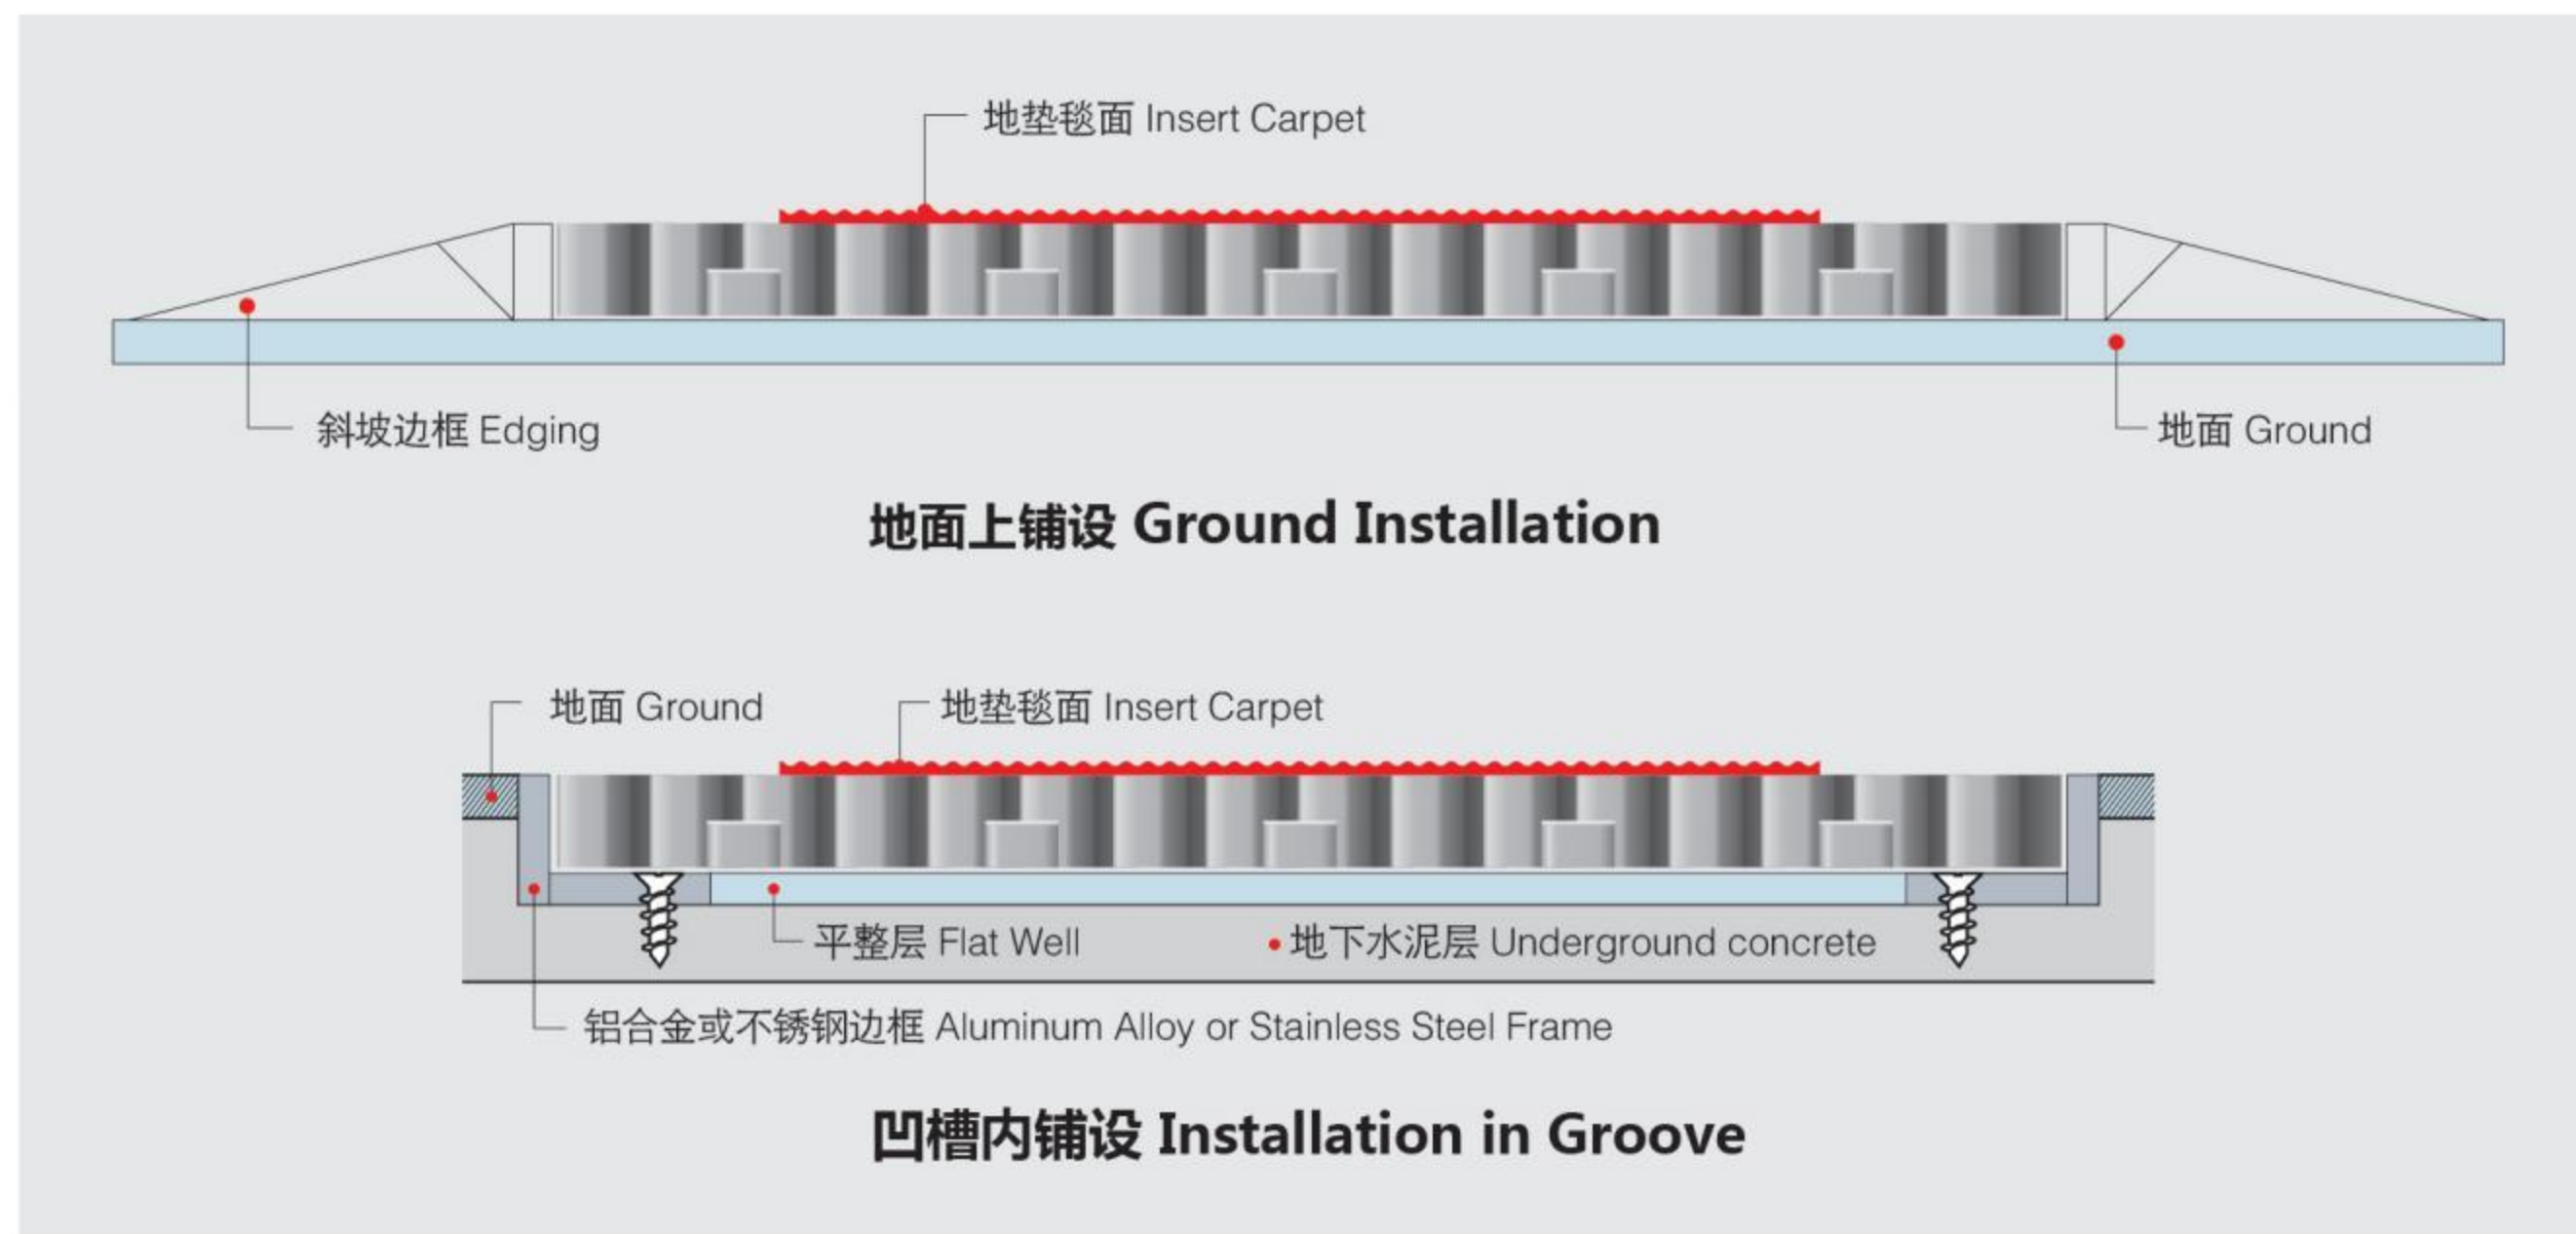

安装方式示意图 Installation instructions