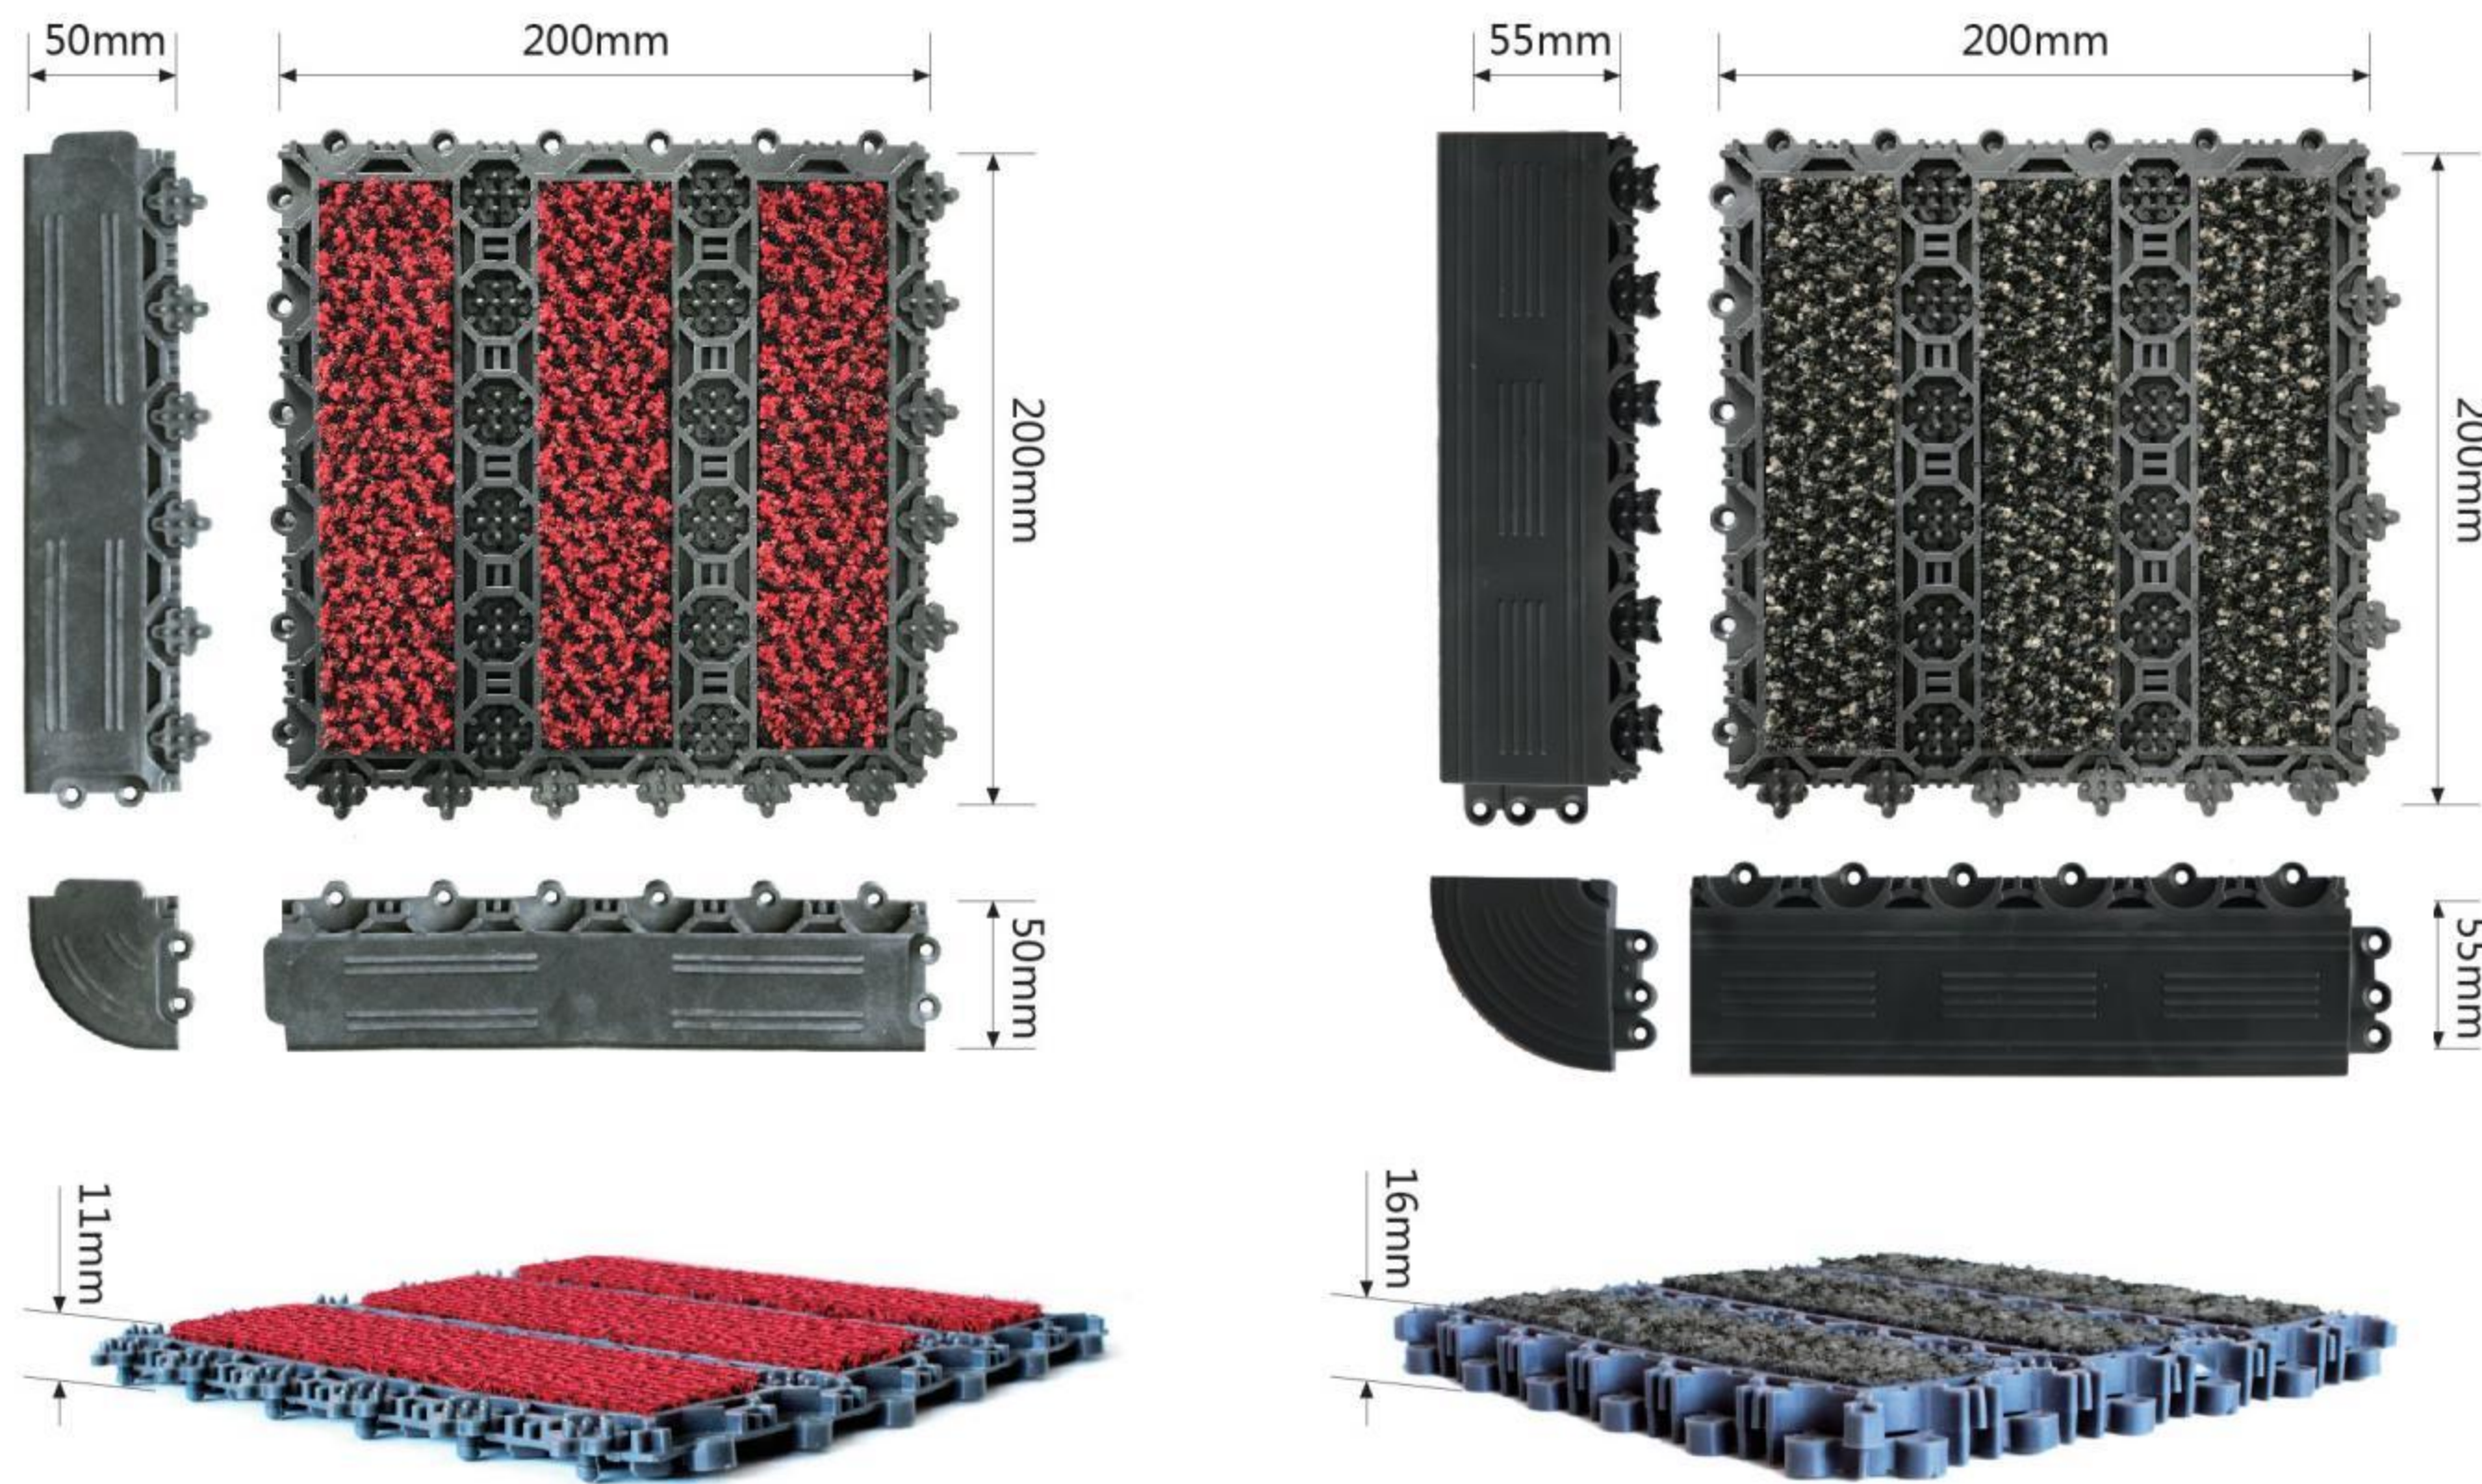

技术参数 / Technical parameters

类型 Type	菠萝纹 CALYPSO	奥美禾 AOMEIHE	M4000型 M4000	M8850型 M8850	奥美诺 ANGEL	无毯型 Without Carpet	方形毯面 Square Carpet	
规格 Size (mm)	拼块 Modular	200 mm X 200 mm					200 X 200	200 X 200
	斜边 Edging	200 mm X 55 mm					200 X 55	200 X 50
材质 Materials	底座 Base	环保工程塑料 EVA						
	毯面 Carpet	尼龙 Nylon	尼龙 Nylon	尼龙 Nylon	尼龙 Nylon	尼龙 Nylon	尼龙 Nylon	
厚度 Thickness (mm)	16 mm					16 mm 11mm	16 mm	
承载重量 Load-bearing	2000 kg/m²							
阻燃标准 Flammability	A1							
产品类别 Product Type	环保可回收类 Recyclable							
毯面可选颜色 Color	红色 Red 黑色 Black 灰色 Gray 咖啡 Coffee	红色 Red 灰色 Gray	红色 Red 灰色 Gray	红色 Red 灰色 Gray	红色 Red 灰色 Gray	—	红色 Red 灰色 Gray	

安装方式示意图 Installation instructions