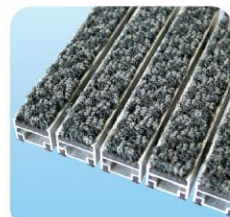

DJ-A M9092
8850·浅灰