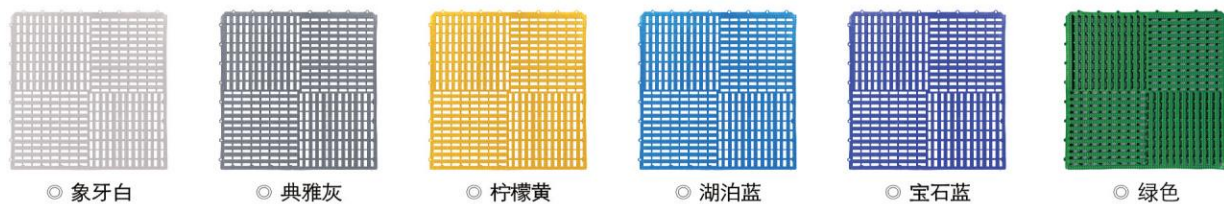

疏水二代 模块疏水地垫 Modular Pooling Mat G2

技术参数 / Technical parameters

主体材质: PVC骨架
产品特性: 超耐磨、不褪色、耐腐蚀、耐高低温, 便于拼拆
地垫高度: 8.5mm
单片规格: 300mm×300mm
连接方式: 拼块连接
适用场所: 游泳池、洗澡间、厨房、洗浴中心等

Main material: PVC
Product features: Super wear-resisting, do not fade, corrosion resistance, high and low temperature resistance, easy to fix and separate.
Height: 8.5mm
Specifications: 300mm x 300mm
Connection: Interlock
Applicable places: Swimming pool, bathing room, kitchen, etc.