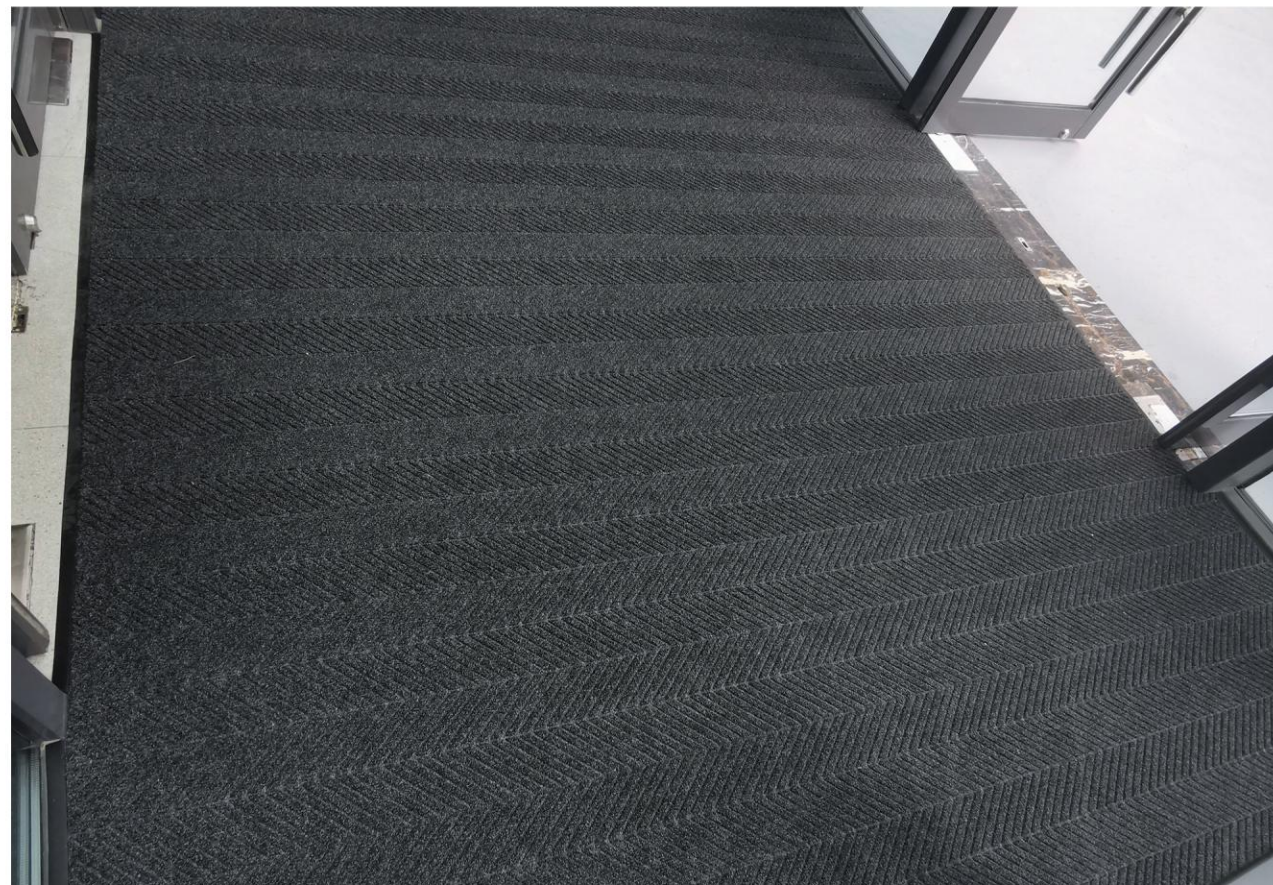

100%原液染色尼龙双色纱线，颜色沉稳美观，色牢度高，耐脏不易变色。防滑除尘效果好，尼龙毯面不倒伏，耐磨耐用。除尘防滑，去除鞋底污渍，减少灰尘进入室内。100%NBR橡胶底，贴服地面不滑动，柔软不易断裂，环保无异味。
100% raw solution dyed nylon two-color yarns, steady and beautiful in color, high color fastness, dirt resistance and not easy to change color. Good anti-skid dust removal effect, nylon blanket surface is not lodging, wear-resistant and durable. Dust anti-skid, remove sole stains, reduce dust into the room. 100%NBR rubber sole, stick to the ground does not slip, soft, not easy to break, environmental protection without odor.

可选颜色 Optional Color ■ 红色 Red ■ 灰色 Gray ■ 咖啡 Coffee ■ 黑色 Black ■ 蓝色 Blue