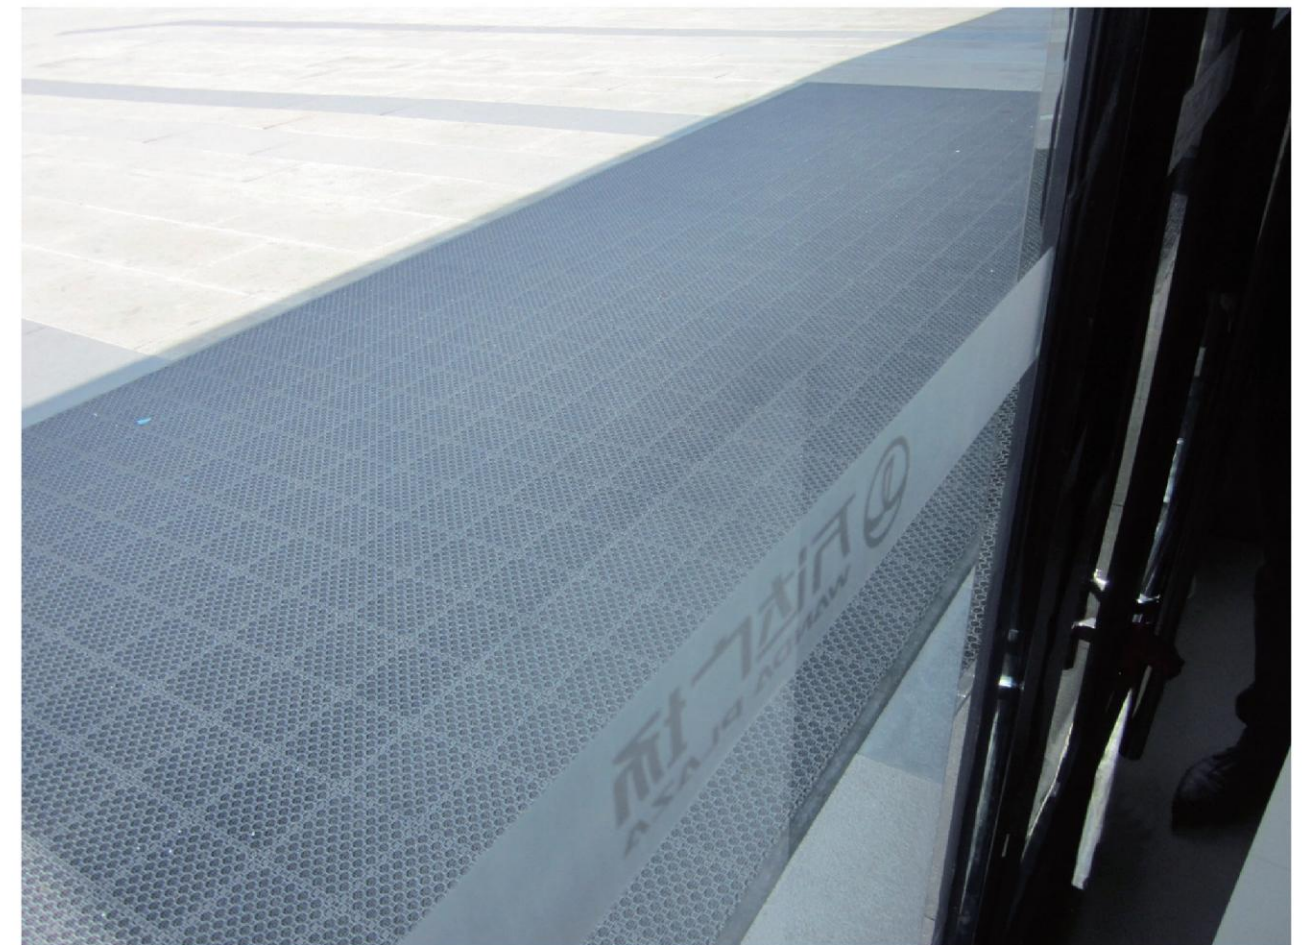

无毯类奥美诺系列地垫有两款，一款为通底式设计，一款为不通底设计，高度有11mm和16mm两种。通底式地垫可以聚收大量沙垢于垫底，并能快速疏水。不通底式地垫则可藏垢聚沙于垫内，易于清洗。两款均适合安装在人流量较大的门厅出入口等位置，经久耐用，耐腐蚀，耐低温及紫外光，易于维护和保养。

There are two kinds of Omno series floor mats without carpet, one is the open-bottom design, the other is the open-bottom design, the height of which is 11 mm and 16 mm. The bottom-through mat can collect a large amount of sand dirt at the bottom of the mat, and can quickly drain water. Unaccessible floor mat can hide dirt and accumulate sand in the mat, which is easy to clean. Both are suitable for installation in the entrance and exit of the hall where the traffic is large, durable, corrosion resistant, high and low temperature and ultraviolet light resistance, easy for maintenance.