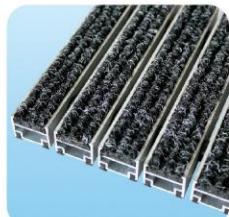

DJ-A 2098
三条纹·黑