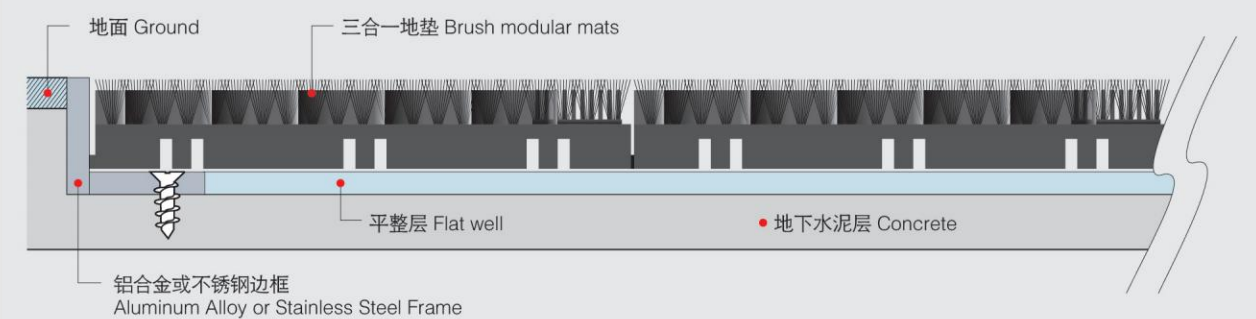

安装示意图 Typical Installation

凹槽内铺设 Installation in Groove