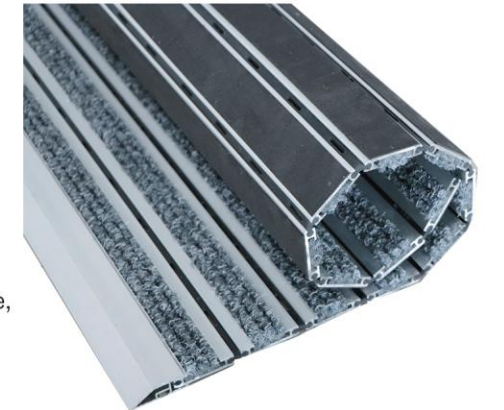

DJ-S400/S500 型 铝合金地垫 Aluminium Mats

技术参数 / Technical parameters

铝合金材质: 6063-T5阳极氧化硬质铝合金
(执行标准: GB5237.3.2004)
毯面材料: 比利时LOMBOK三条纹、荷兰VEBE菠萝纹、黑色橡胶、尼龙黑毛刷
铝合金壁厚: 1.3mm (S400) 、2.0mm (S500)
地垫总高度: 10mm
连接方式: 加强型胶条
预留地面凹槽: 深度约10mm(±1mm)
承重力: 1500-2000KG/平方米

Technical parameters:
Aluminum alloy material: 6063-T5 anodized hard aluminum alloy (Implementation standard: GB5237.3.2004)
Carpet material: Belgian LomBok triple stripe, Dutch VEBE pineapple stripe, Black rubber, nylon black bristle brush
Aluminum alloy wall thickness: 1.3mm (S400), 2.0mm (S500)
Total height of floor mat: 10mm
Connection: reinforced rubber strip
Reserved ground groove: depth of about 10 mm (± 1mm)
Bearing capacity: 1500~2000kg/ square meter