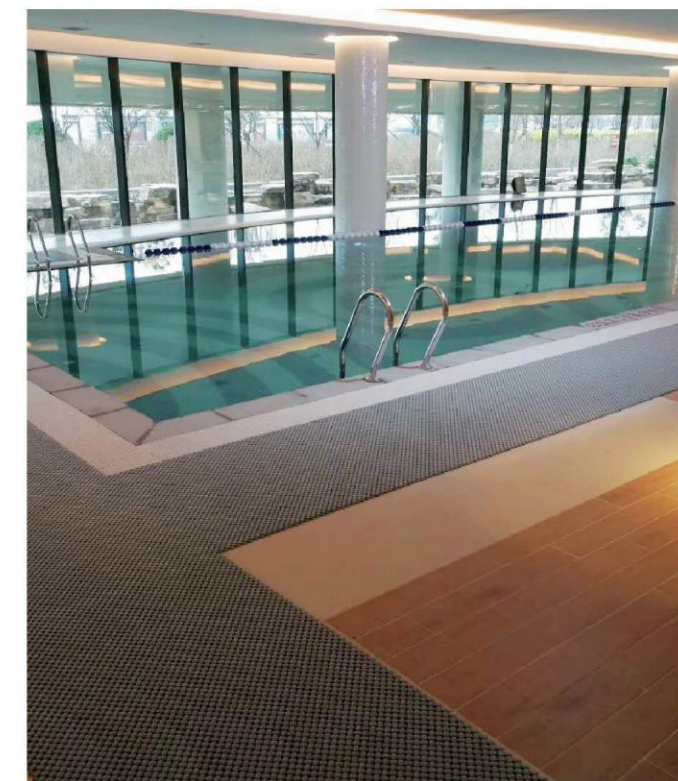

疏水一代 模块疏水地垫 Modular Pooling Mat G1

技术参数 / Technical parameters

- 主体材质: PVC骨架
- 产品特性: 超耐磨、不褪色、耐腐蚀、耐高低温, 便于拼拆
- 地垫高度: 8.5mm (A款)、6.5mm (B款)
- 单片规格: 200mm×200mm
- 连接方式: 拼块连接
- 适用场所: 游泳池、洗澡间、厨房、洗浴中心等

- **Main material:** PVC
- **Product features:** Super wear-resisting, do not fade, corrosion resistance, high and low temperature resistance, easy to fix and separate.
- **Height:** 8.5mm (A)、6.5mm (B)
- **Specifications:** 200mm x 200mm
- **Connection:** Interlock
- **Applicable places:** Swimming pool, bathing room, kitchen, etc.