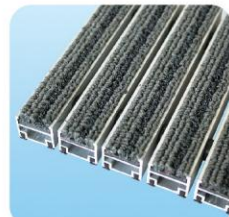

DJ-A M9090
4000·浅灰