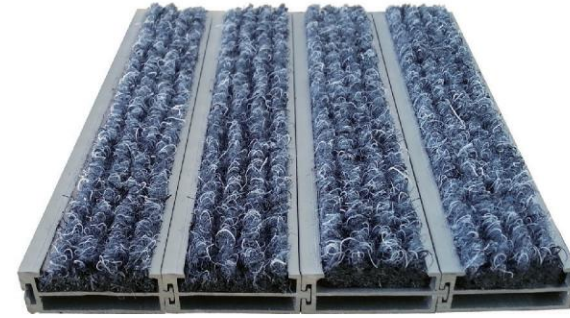

DJ-C2型 铝合金地垫 Aluminium Mats