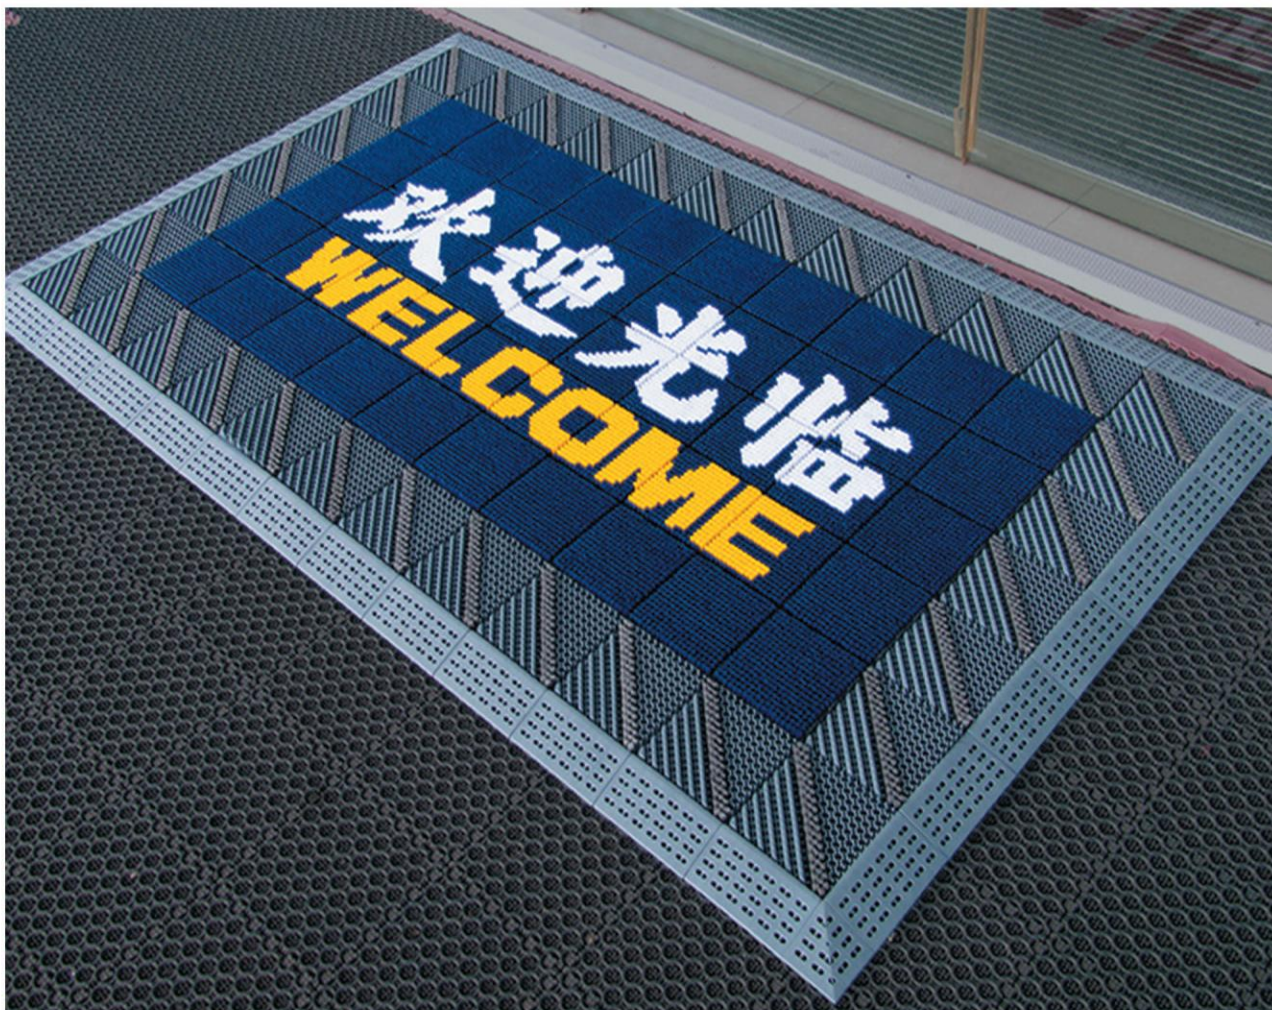

## 时尚美观 · 无限拼接，尽在奥美诺

奥美诺系列拼块防污地垫因其美观时尚，能更好的提升门厅形象而广受各种商业空间的青睐。加之采用模块拼装式设计，施工简单，便于维护，与其优秀的防滑除尘功能相得益彰。

Modular mat because of its beautiful fashion, can better enhance the image of the hall and wide received all kinds of commercial space favor. In addition, modular assembly design, simple construction, easy maintenance, and its excellent anti-slip dust removal function complement each other.