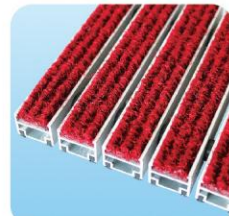

DJ-A 3353
三条纹·红