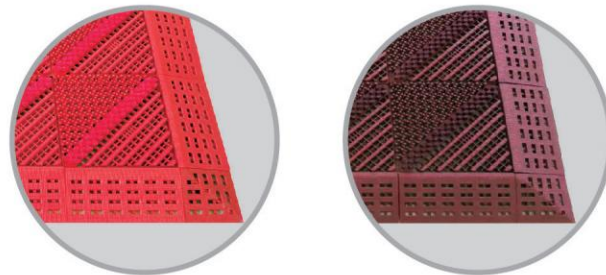

○ 红块一毛刷

○ 暗红一毛刷