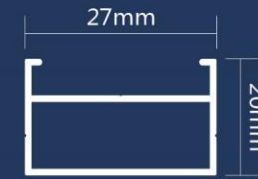

DJ-A型铝合金地垫系列型材剖面图 Profile of DJ-A Aluminum Alloy

DJ-A3X

壁厚: 1.0mm
wall thickness: 1.0mm