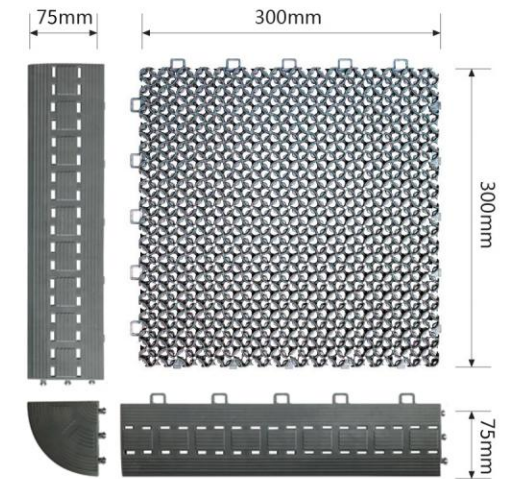

M8300型

技术参数 / Technical parameters

主体材质: PVC骨架
产品特性: 超耐磨、不褪色、耐腐蚀、耐高低温, 便于拼拆
地垫高度: 18mm
单片规格: 300mm×300mm
承重力: 2500kg/m²
连接方式: 拼块连接
安装方式: 直接铺于地面或预留凹槽18(±1)mm

Main material: PVC
Product features: Super wear resisting, do not fade, corrosion resistance, high and low temperature resistance, easy to fix and separate.
Height: 18mm
Specifications: 300mm x 300mm
Bearing capacity: 2500kg/m²
Connection: Interlock
Installation: On the ground or the reserved groove 18mm deep.