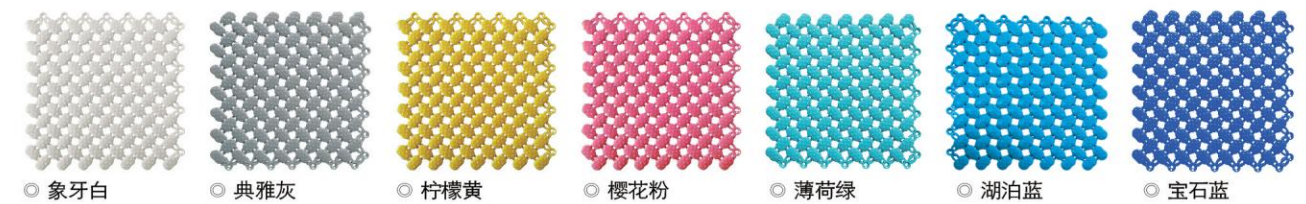

疏水一代 模块疏水地垫 Modular Pooling Mat G1

技术参数 / Technical parameters

- 主体材质: PVC骨架
- 产品特性: 超耐磨、不褪色、耐腐蚀、耐高低温, 便于拼拆
- 地垫高度: 8.5mm (A款)、6.5mm (B款)
- 单片规格: 200mm×200mm
- 连接方式: 拼块连接
- 适用场所: 游泳池、洗澡间、厨房、洗浴中心等

- **Main material:** PVC
- **Product features:** Super wear-resisting, do not fade, corrosion resistance, high and low temperature resistance, easy to fix and separate.
- **Height:** 8.5mm (A)、6.5mm (B)
- **Specifications:** 200mm x 200mm
- **Connection:** Interlock
- **Applicable places:** Swimming pool, bathing room, kitchen, etc.