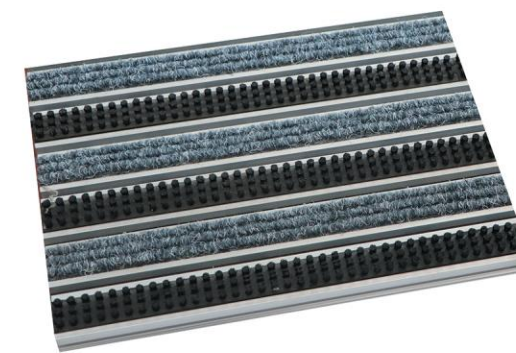

DJ-S700 铝合金地垫 Aluminium Mats

技术参数 / Technical parameters

铝合金材质: 6063-T5阳极氧化硬质铝合金
(执行标准: GB5237.3.2004)
毯面材质: 比利时LomBok三条纹、荷兰VEBE菠萝纹、黑色橡胶、尼龙黑毛刷
铝合金壁厚: 1.2mm
地垫总高度: 20mm
连接方式: 加强型胶条
预留地面凹槽: 深度约 20 MM (±1MM)
承重力: 1500 kg/平方米