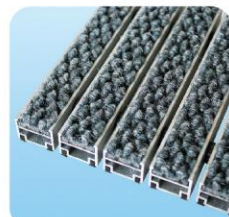

DJ-A 8091
菠萝纹·浅灰