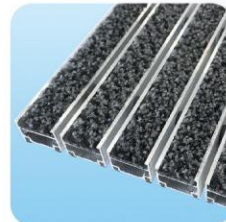

DJ-A TS7070
天使·灰