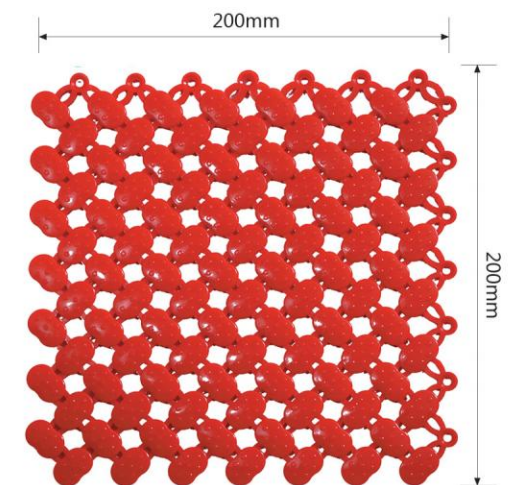

## 技术参数 / Technical parameters

- 主体材质: PVC骨架
- 产品特性: 超耐磨、不褪色、耐腐蚀、耐高低温, 便于拼拆
- 地垫高度: 8.5mm (A款)、6.5mm (B款)
- 单片规格: 200mm×200mm
- 连接方式: 拼块连接
- 适用场所: 游泳池、洗澡间、厨房、洗浴中心等

- Main material:** PVC
- Product features:** Super wear-resisting, do not fade, corrosion resistance, high and low temperature resistance, easy to fix and separate.
- Height:** 8.5mm (A)、6.5mm (B)
- Specifications:** 200mm x 200mm
- Connection:** Interlock
- Applicable places:** Swimming pool, bathing room, kitchen, etc.