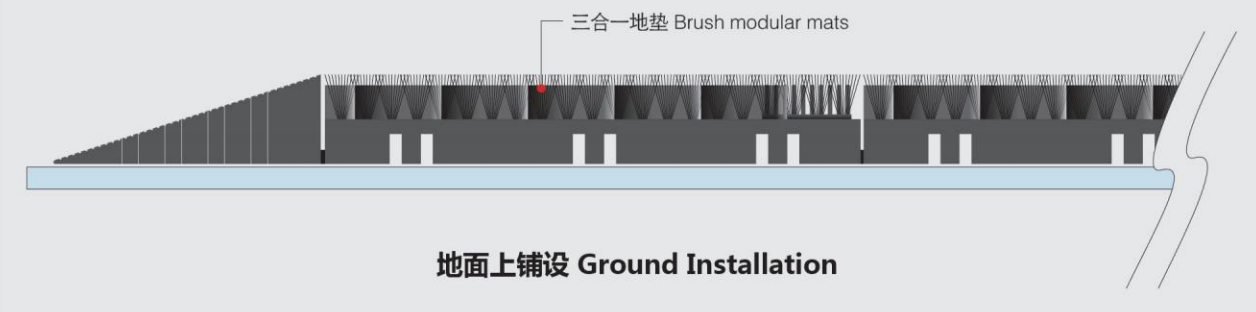

安装示意图 Typical Installation

凹槽内铺设 Installation in Groove