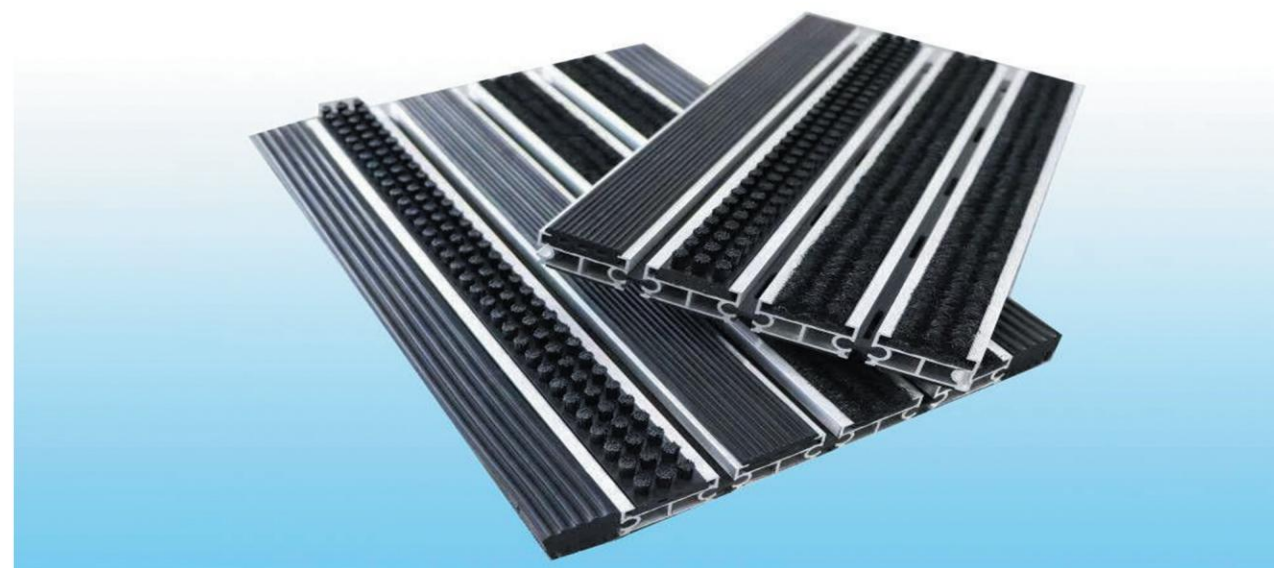

Technical parameters:

Aluminum alloy material: 6063-T5 anodized hard aluminum alloy (Implementation standard: GB5237.3.2004)
Carpet cover: Belgian LomBok triple stripe, Dutch VEBE pineapple stripe, Black rubber, nylon black bristle brush
Aluminum alloy wall thickness: 1.2mm
Floor mat total height: 20mm
Connection: reinforced rubber strip
Reserved ground groove: depth of about 20 mm (± LMM)
Bearing capacity: 1500 kg/ m²