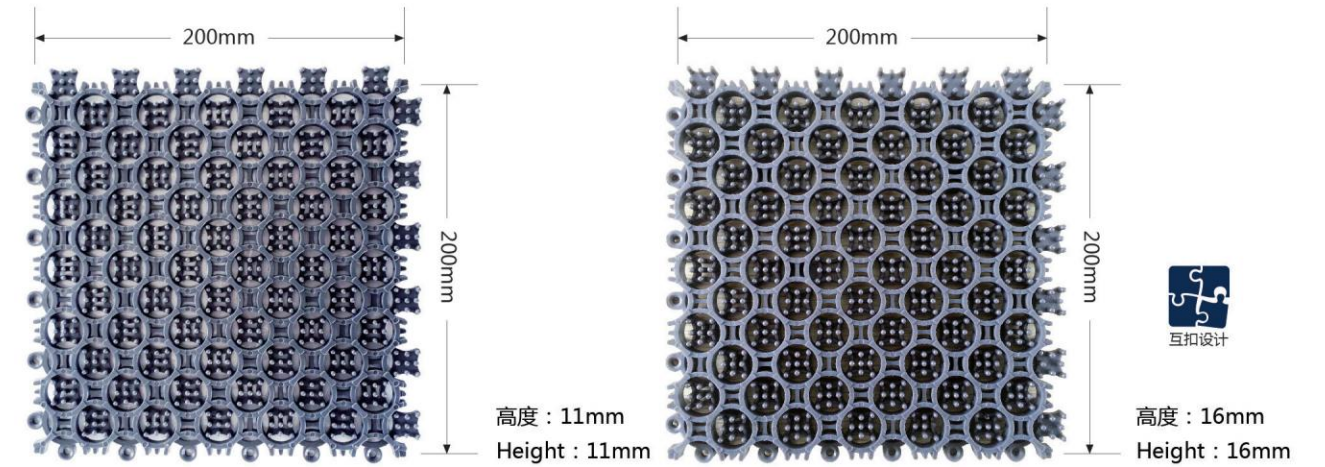

奥美诺系列·无毯型 / Modular Mat Without Carpet