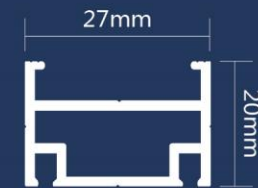

## DJ-A型铝合金地垫系列型材剖面图 Profile of DJ-A Aluminum Alloy

DJ-A3X

壁厚: 1.0mm  
wall thickness: 1.0mm

DJ-A3

壁厚: 1.0mm  
wall thickness: 1.0mm

DJ-A2

壁厚: 1.2mm  
wall thickness: 1.2mm

DJ-A1

壁厚: 1.5mm  
wall thickness: 1.5mm

DJ-A6

壁厚: 2.0mm  
wall thickness: 2.0mm

DJ-A

壁厚: 2.0mm  
wall thickness: 2.0mm

DJ-A型铝合金斜坡边框 DJ-A Aluminum Alloy Slope Border

DJ-A型L型铝合金边框  
DJ-A Type L Aluminum Alloy Border