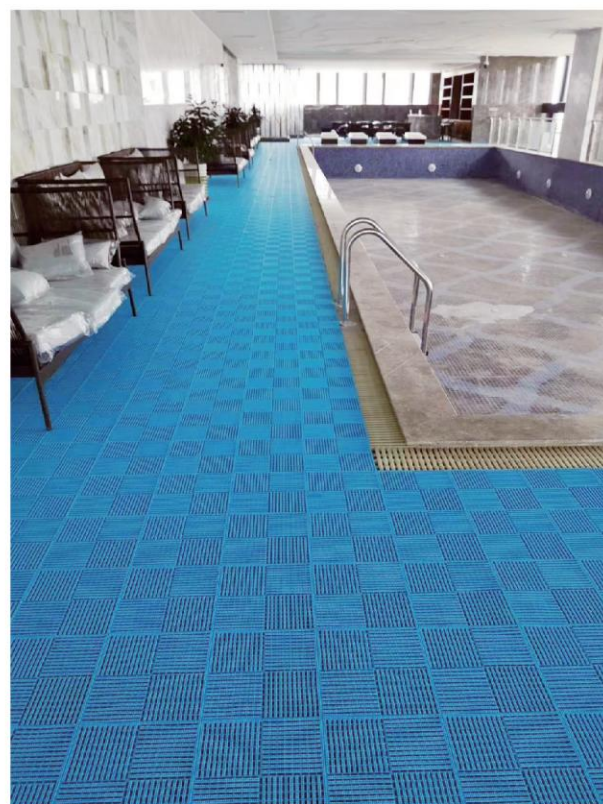

疏水二代 模块疏水地垫 Modular Pooling Mat G2

技术参数 / Technical parameters

主体材质: PVC骨架
产品特性: 超耐磨、不褪色、耐腐蚀、耐高低温, 便于拼拆
地垫高度: 8.5mm
单片规格: 300mm×300mm
连接方式: 拼块连接
适用场所: 游泳池、洗澡间、厨房、洗浴中心等

Main material: PVC
Product features: Super wear-resisting, do not fade, corrosion resistance, high and low temperature resistance, easy to fix and separate.
Height: 8.5mm
Specifications: 300mm x 300mm
Connection: Interlock
Applicable places: Swimming pool, bathing room, kitchen, etc.