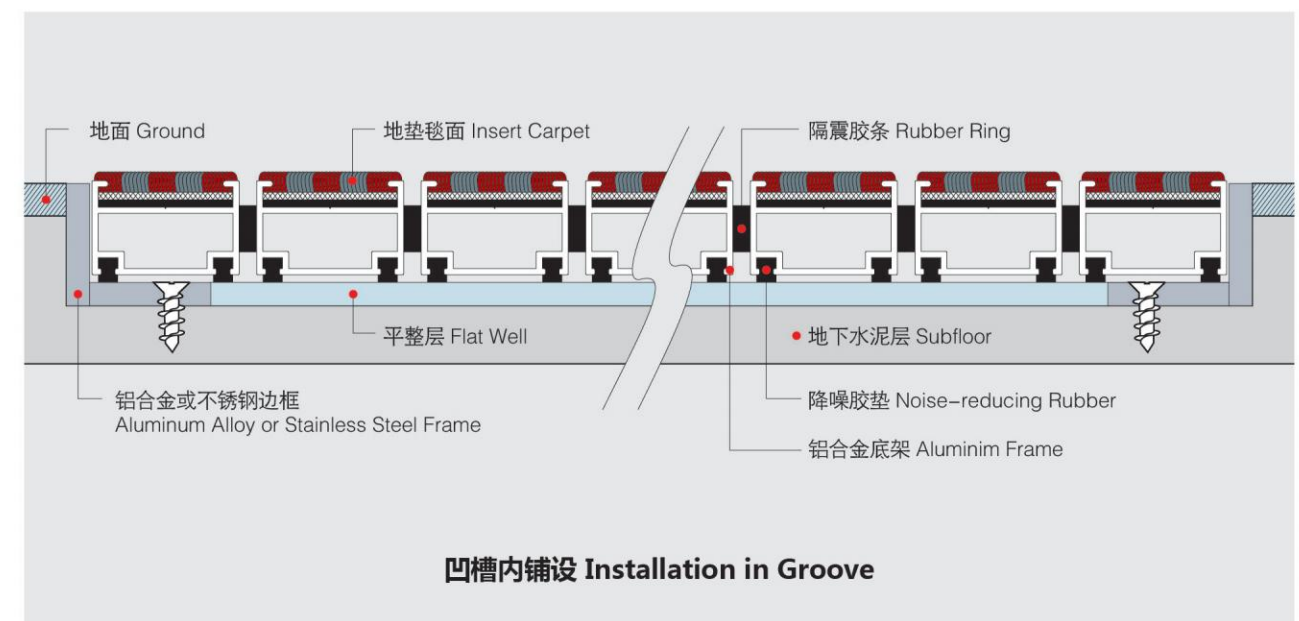

安装方式示意图 Typical Installation