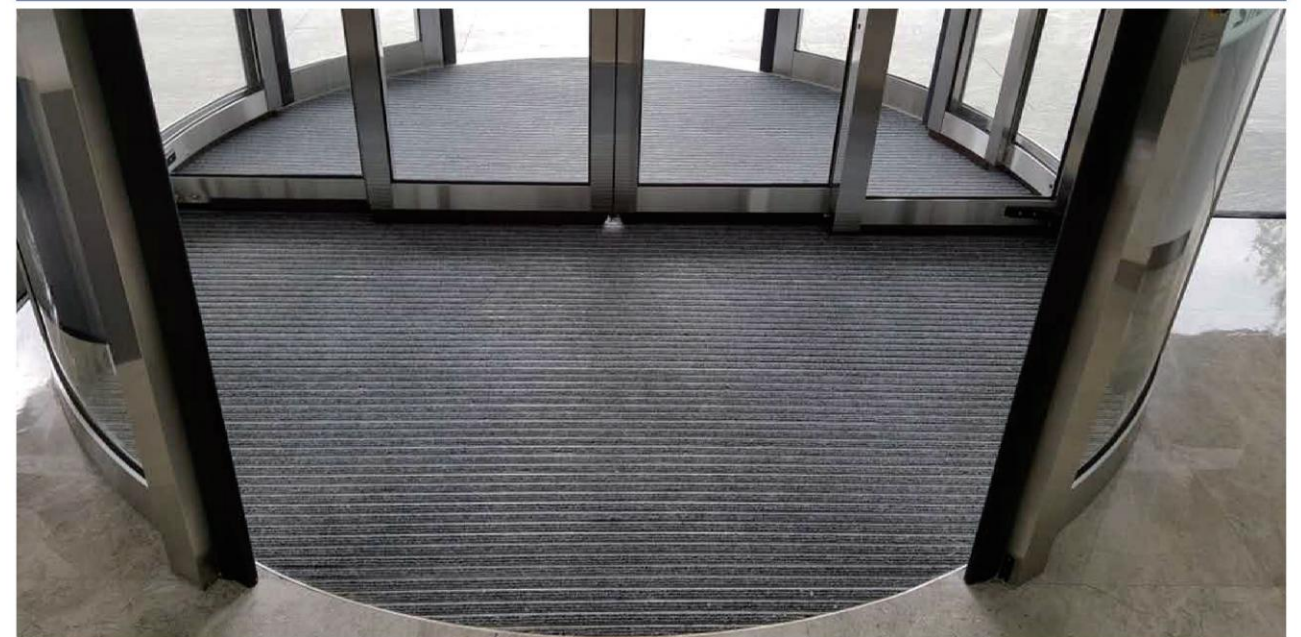

DJ-C2型铝合金地垫型材剖面图 Profile of DJ-C2 Aluminum Alloy

DJ-C2

壁厚: 1.2mm
wall thickness: 1.2mm