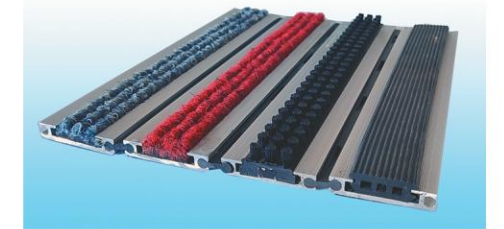

DJ-S400/S500 型 铝合金地垫 Aluminium Mats

技术参数 / Technical parameters

铝合金材质: 6063-T5阳极氧化硬质铝合金
(执行标准: GB5237.3.2004)
毯面材料: 比利时LOMBOK三条纹、荷兰VEBE菠萝纹、黑色橡胶、尼龙黑毛刷
铝合金壁厚: 1.3mm (S400) 、2.0mm (S500)
地垫总高度: 10mm
连接方式: 加强型胶条
预留地面凹槽: 深度约10mm(±1mm)
承重力: 1500-2000KG/平方米

Technical parameters:
Aluminum alloy material: 6063-T5 anodized hard aluminum alloy (Implementation standard: GB5237.3.2004)
Carpet material: Belgian LomBok triple stripe, Dutch VEBE pineapple stripe, Black rubber, nylon black bristle brush
Aluminum alloy wall thickness: 1.3mm (S400), 2.0mm (S500)
Total height of floor mat: 10mm
Connection: reinforced rubber strip
Reserved ground groove: depth of about 10 mm (± 1mm)
Bearing capacity: 1500~2000kg/ square meter