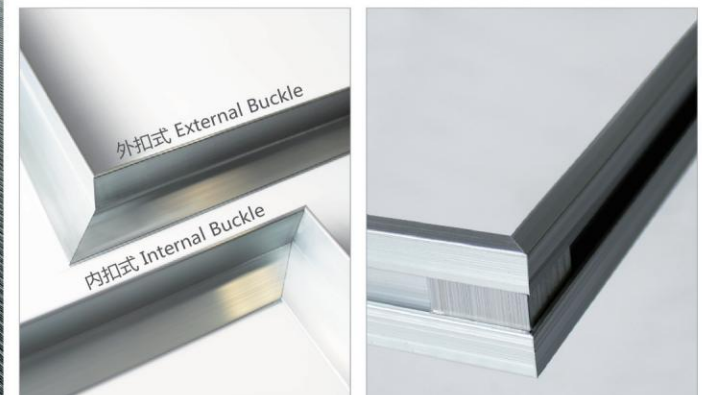

壁厚: 1.5mm  
wall thickness: 1.5mm

DJ-A6

壁厚: 2.0mm  
wall thickness: 2.0mm

DJ-A

壁厚: 2.0mm  
wall thickness: 2.0mm

DJ-A型铝合金斜坡边框 DJ-A Aluminum Alloy Slope Border

DJ-A型L型铝合金边框  
DJ-A Type L Aluminum Alloy Border