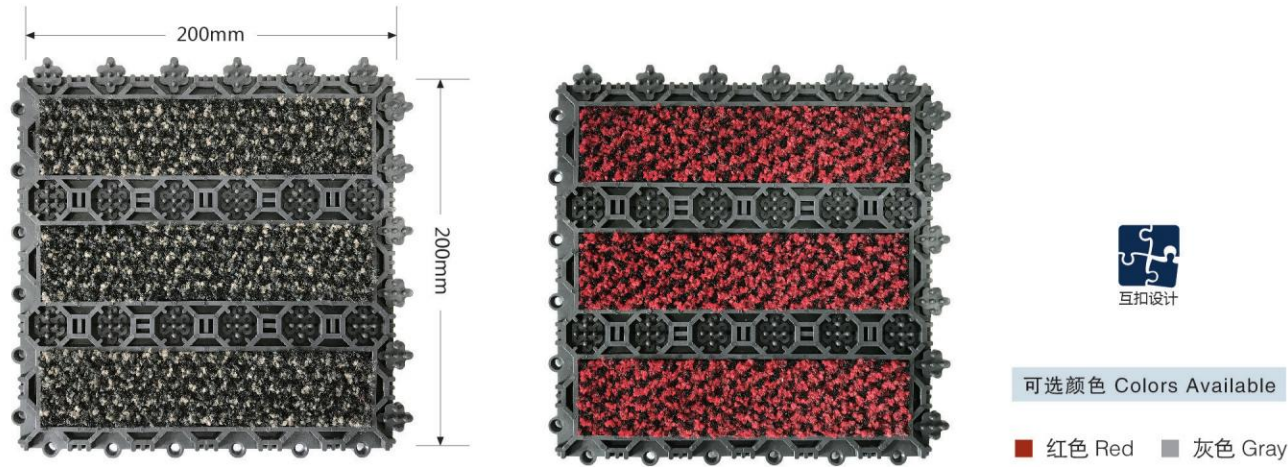

奥美诺系列·天使地垫 / Modular Mat Without Angel Mats