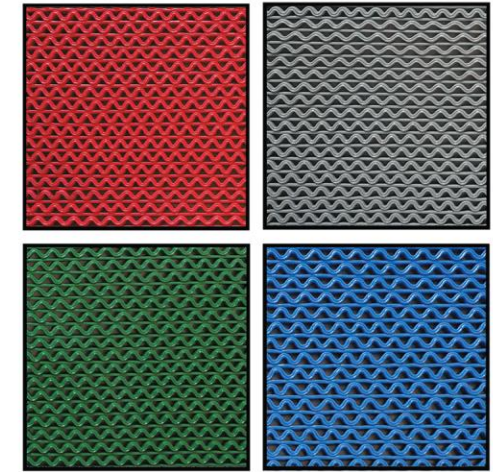

吉迈地垫 / Jimai Mat

技术参数 / Technical parameters

材质: PVC
结构: S镂空
颜色: 红色 / 绿色 / 蓝色 / 灰色
尺寸: 1.2×12m / 0.9×12m
厚度: 5mm / 10mm

Material: PVC
Structure: S hollow
Color: Red, Green, Blue, Grey
Size: 1.2 x 12m / 0.9 x 12m
Thickness: 5mm / 10mm