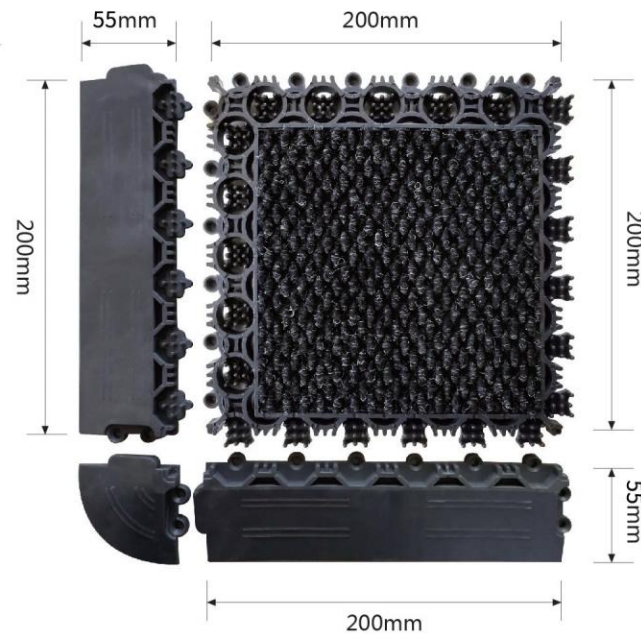

奥美诺系列·方形毯面型 / Modular Mat With Square Carpet

技术参数 / Technical parameters

主体材质: PVC骨架
产品特性: 超耐磨、不褪色、耐腐蚀、耐高低温, 便于拼拆
地垫高度: 16mm
单片规格: 200mm×200mm
承重力: 2000kg/m²
连接方式: 拼块连接
安装方式: 直接铺于地面或预留凹槽16mm

Main material: PVC framework
Product features: Super wear resisting, do not fade, corrosion resistance, high and low temperature resistance, easy to fix and separate
Height: 16mm
Specifications: 200mm x 200mm
Capacity: 2000kg/m²
Connection: Piece by piece
Installation: On the ground or the reserved groove 16mm deep