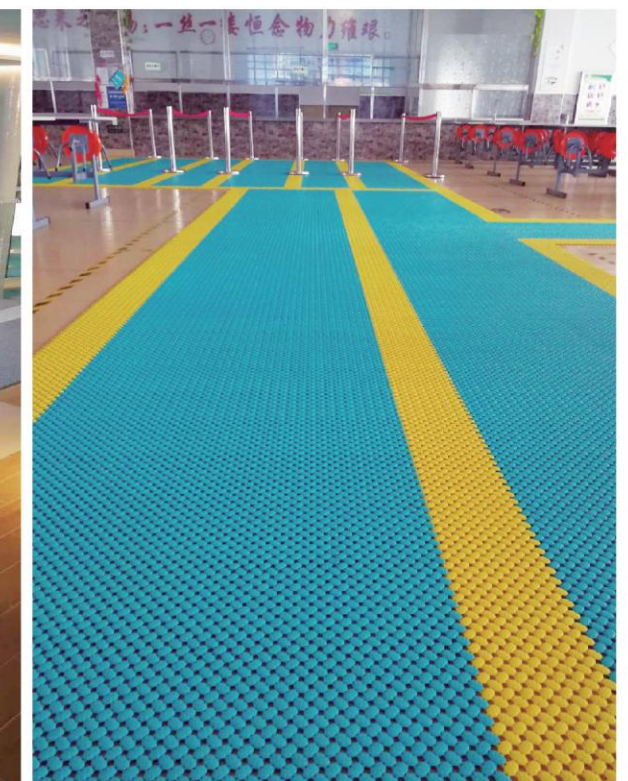

疏水一代 模块疏水地垫 Modular Pooling Mat G1

技术参数 / Technical parameters

- 主体材质: PVC骨架
- 产品特性: 超耐磨、不褪色、耐腐蚀、耐高低温, 便于拼拆
- 地垫高度: 8.5mm (A款)、6.5mm (B款)
- 单片规格: 200mm×200mm
- 连接方式: 拼块连接
- 适用场所: 游泳池、洗澡间、厨房、洗浴中心等

- **Main material:** PVC
- **Product features:** Super wear-resisting, do not fade, corrosion resistance, high and low temperature resistance, easy to fix and separate.
- **Height:** 8.5mm (A)、6.5mm (B)
- **Specifications:** 200mm x 200mm
- **Connection:** Interlock
- **Applicable places:** Swimming pool, bathing room, kitchen, etc.