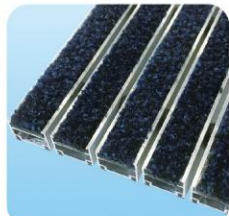

DJ-A TS7072
天使·蓝