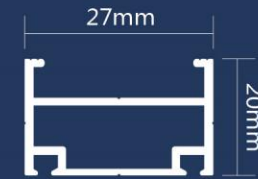

## DJ-A型铝合金地垫系列型材剖面图 Profile of DJ-A Aluminum Alloy

DJ-A3X

壁厚: 1.0mm  
wall thickness: 1.0mm

DJ-A3

壁厚: 1.0mm  
wall thickness: 1.0mm

DJ-A2

壁厚: 1.2mm  
wall thickness: 1.2mm

DJ-A1

壁厚: 1.5mm  
wall thickness: 1.5mm

DJ-A6

壁厚: 2.0mm  
wall thickness: 2.0mm

DJ-A

壁厚: 2.0mm  
wall thickness: 2.0mm

DJ-A型铝合金斜坡边框 DJ-A Aluminum Alloy Slope Border

DJ-A型L型铝合金边框  
DJ-A Type L Aluminum Alloy Border