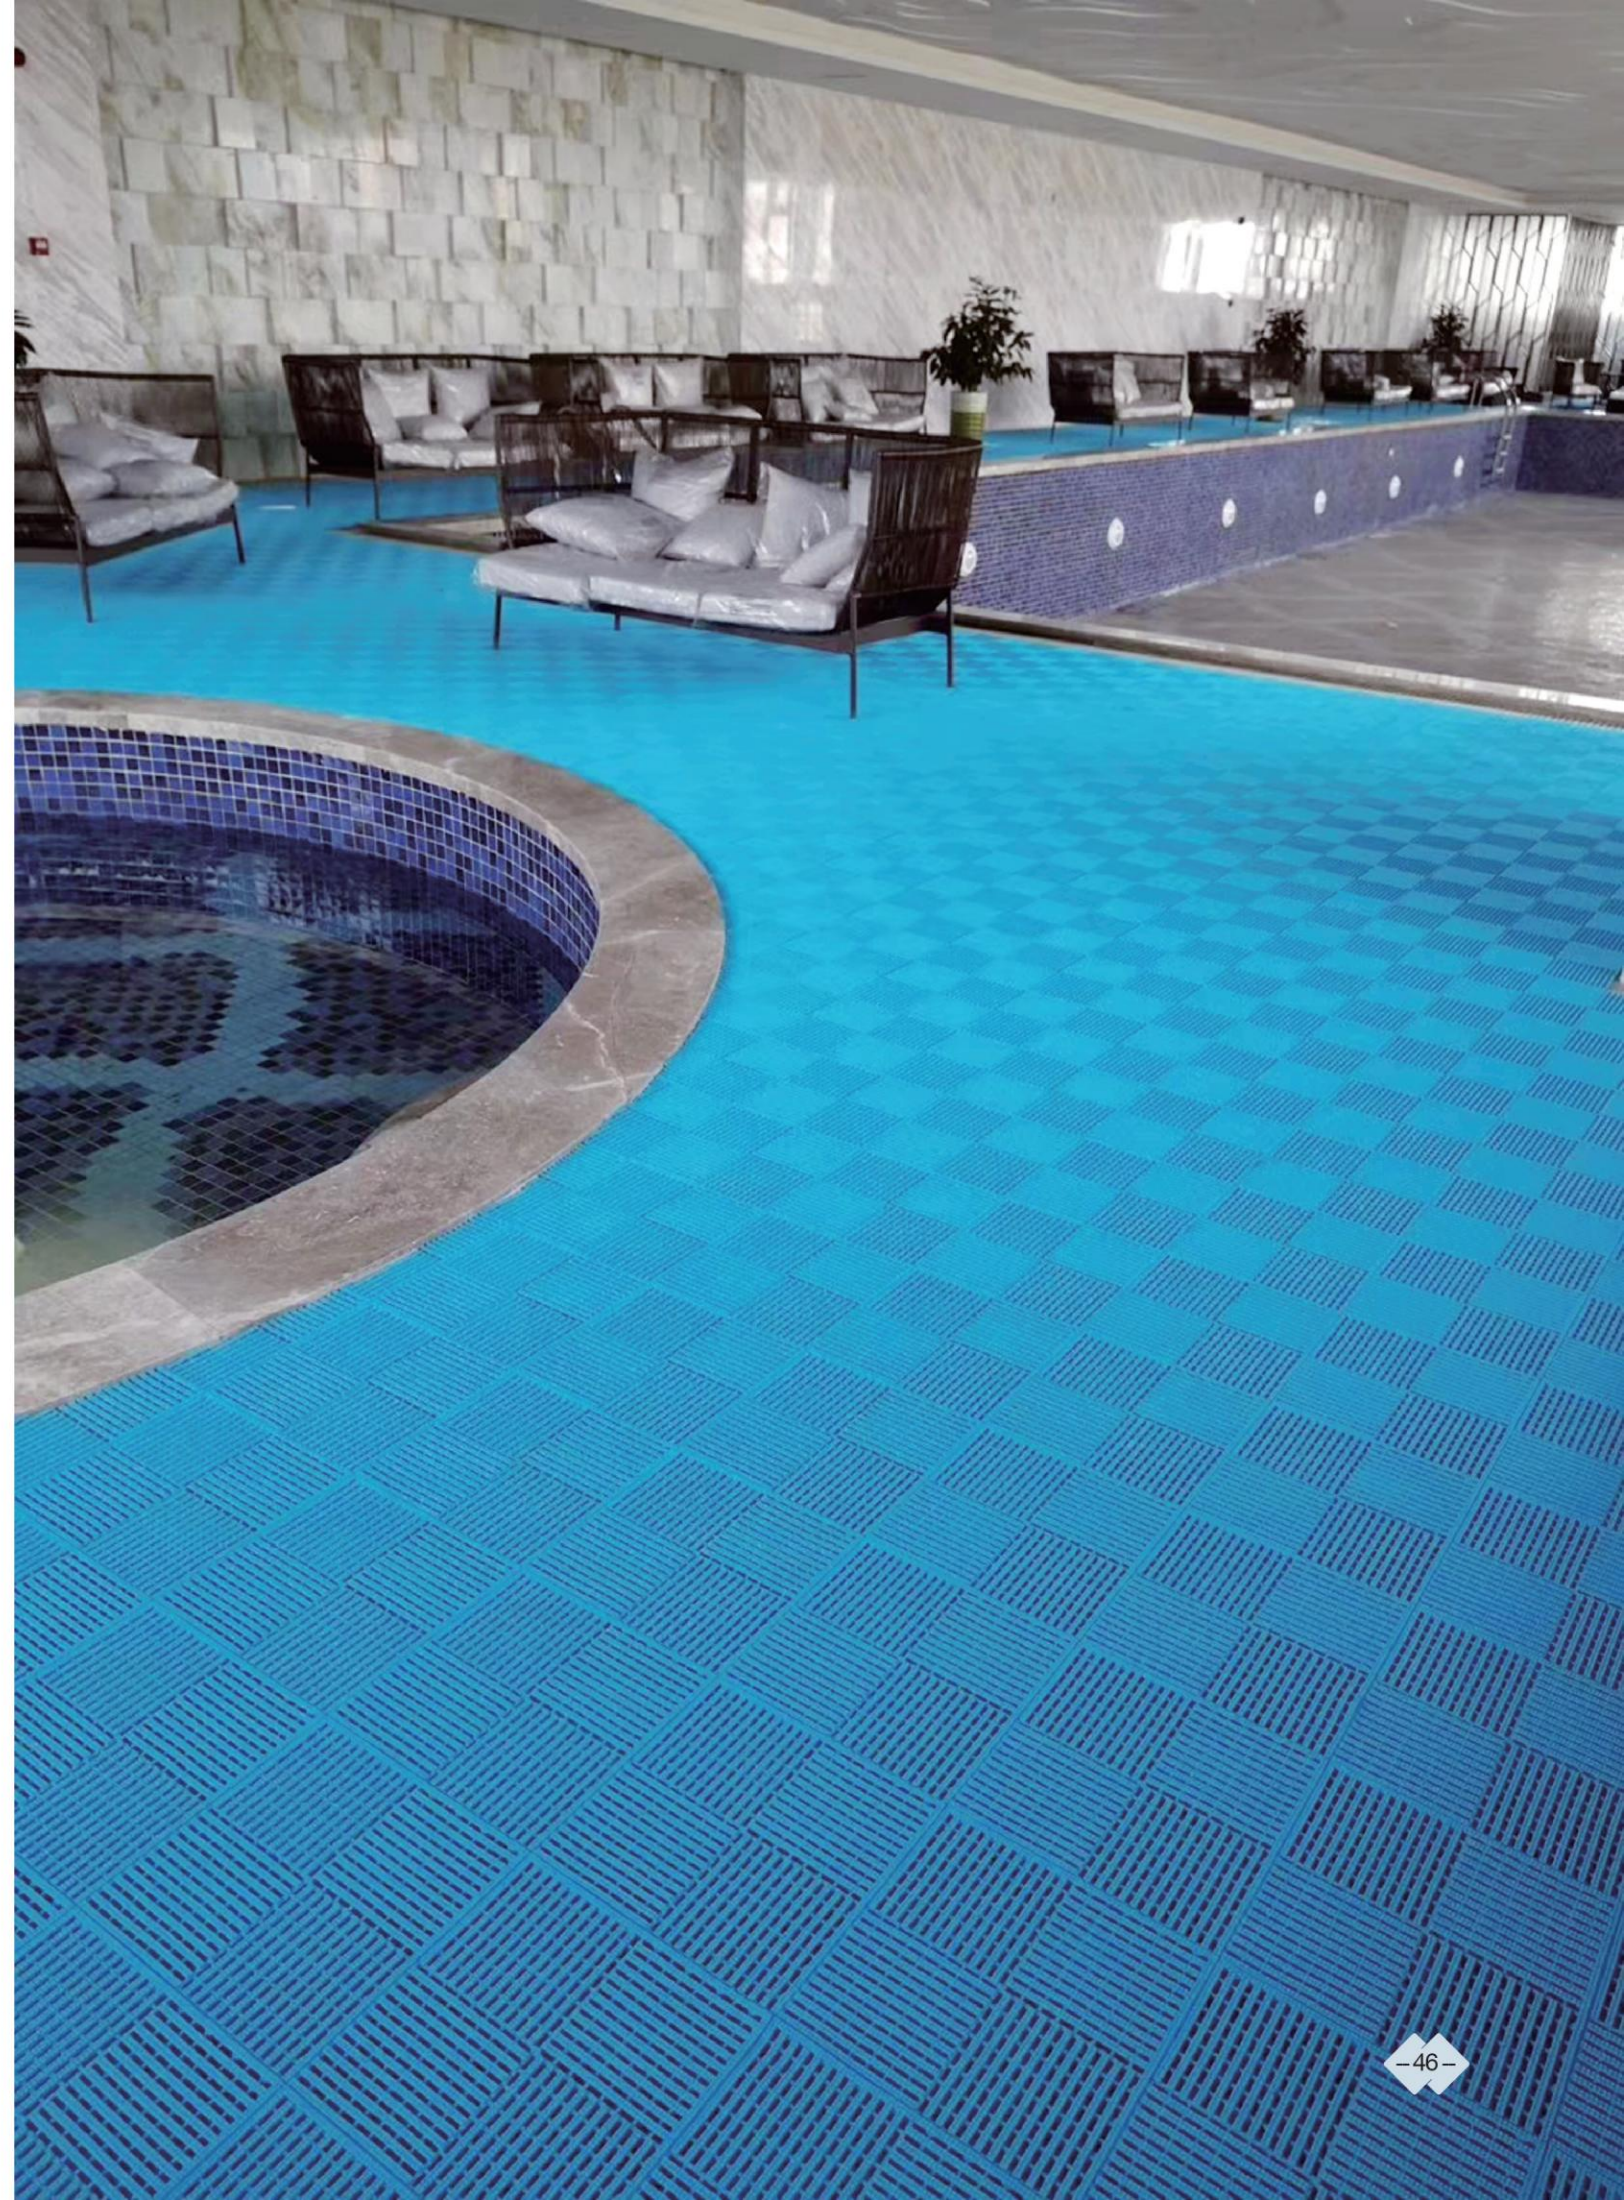

疏水二代 模块疏水地垫 Modular Pooling Mat G2

技术参数 / Technical parameters

主体材质: PVC骨架
产品特性: 超耐磨、不褪色、耐腐蚀、耐高低温, 便于拼拆
地垫高度: 8.5mm
单片规格: 300mm×300mm
连接方式: 拼块连接
适用场所: 游泳池、洗澡间、厨房、洗浴中心等

Main material: PVC
Product features: Super wear-resisting, do not fade, corrosion resistance, high and low temperature resistance, easy to fix and separate.
Height: 8.5mm
Specifications: 300mm x 300mm
Connection: Interlock
Applicable places: Swimming pool, bathing room, kitchen, etc.