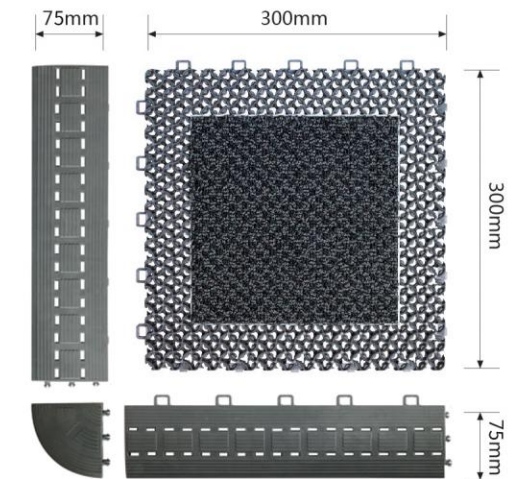

Height: 18mm  
 Specifications: 300mm x 300mm  
 Bearing capacity: 2500kg/m<sup>2</sup>  
 Connection: Interlock  
 Installation: On the ground or the reserved groove 18mm deep.

M9300面料纤维结构