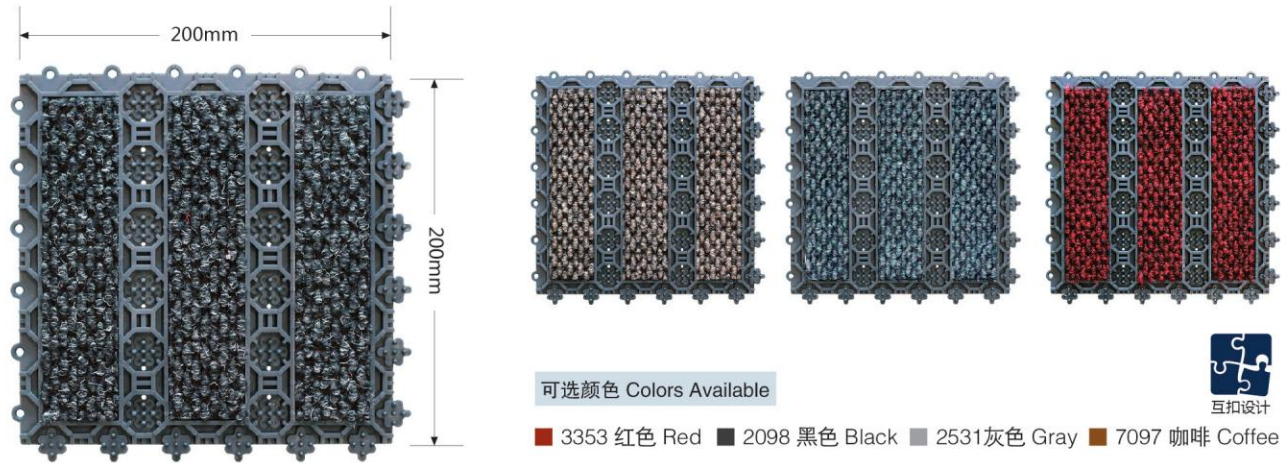

## 奥美诺系列·菠萝纹地垫 / Modular Mat With CALYPSO

菠萝纹除尘垫表面采用凹凸球型花纹设计，具有吸水、刮擦藏污等特点，回弹力强，经久耐用。球型花纹间隙纤维结构具有更开放的贮尘空间和出色的易清洗功能，能保证行走安全和保持室内地面清洁干爽。

Modular mat with CALYPSO surface is designed with concave and convex ball pattern. It has the characteristics of water absorption, scraping and dirt concealment. It has strong resilience and durability. The spherical pattern wide gap polypropylene fiber structure has more open dust storage space and excellent easy cleaning function, which can ensure safe walking and keep indoor floor clean and dry.