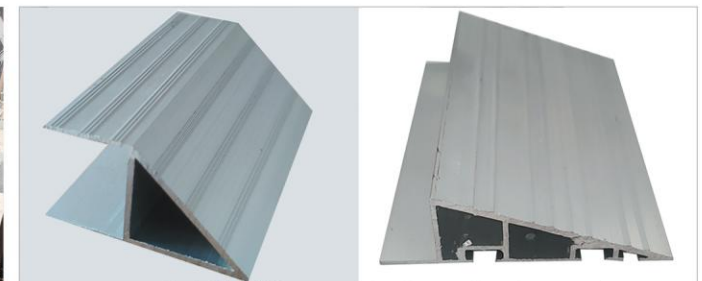

壁厚: 1.5mm  
wall thickness: 1.5mm

DJ-A6

壁厚: 2.0mm  
wall thickness: 2.0mm

DJ-A

壁厚: 2.0mm  
wall thickness: 2.0mm

DJ-A型铝合金斜坡边框 DJ-A Aluminum Alloy Slope Border

DJ-A型L型铝合金边框  
DJ-A Type L Aluminum Alloy Border