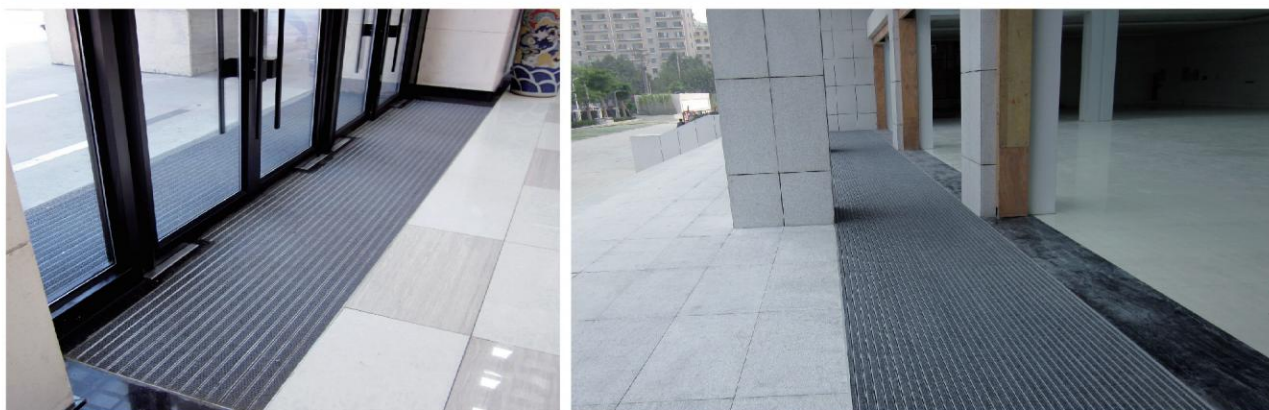

DJ-AL加宽型铝合金地垫型材剖面图 Profile of DJ-AL Aluminum Alloy

壁厚: 2.0mm
wall thickness: 2.0mm

壁厚: 1.5mm
wall thickness: 1.5mm

壁厚: 1.2mm
wall thickness: 1.2mm