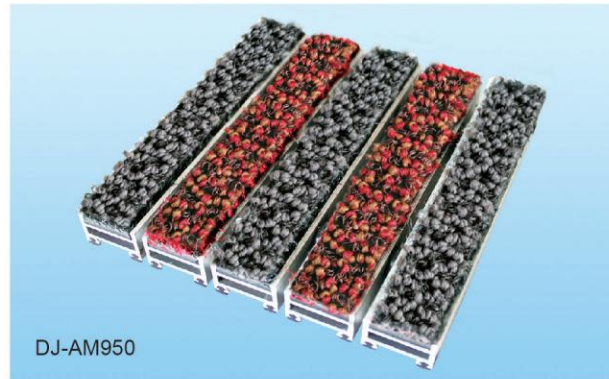

DJ-M型 铝合金地垫 Aluminium Mats

技术参数 / Technical parameters

铝合金材质: 6063-T5阳极氧化硬质铝合金
(执行标准: GB5237.3.2004)

毯面材质: M4000、M950

铝合金壁厚: 2.0mm

地垫总高度: 22mm

连接方式: 包塑钢丝绳连接、不锈钢固定件

铺装方式: 直接平铺于地面或预留凹槽深度20mm(±1mm)

承重力: 2500kg/m²

Aluminum alloy material: 6063-T5 hard anodized aluminum alloy (Executive standard:GB5237.3.2004)

Insert carpet: M4000, M950

Aluminum alloy wall thickness: 2.0mm

Mat total height: 22mm

Connection: Plastic coated steel wire rope is connected, stainless steel fixing

Reservation: Ground groove, depth is about 20mm(±1mm). Or directly on ground

Bearing capacity: 2500kg/m²

DJ-AM4000

增值服务 Value-added services

提供全系列专业异型设计服务:

- ① 酒店、商场旋转门异型设计: 圆形旋转门广泛使用铝合金地垫, 底部配置的铝合金地垫一般也制作成圆形, 先安装地垫, 再安装旋转门。
- ② 地形复杂的机场、商场、高铁站等异型设计: 这种地方一般凹凸比较多, 常规的方形铝合金地垫需要多块拼接才能达到要求, 但接缝处太多影响美观, 因此需要通过精确测量和计算之后, 进行异型设计。

Provide a full range of professional profiled design:

(1) Special-shaped design of revolving doors in hotels and shopping malls: Aluminum alloy floor mats are widely used in circular revolving doors. Aluminum alloy floor mats with bottom configuration are generally made into circular ones. First, the floor mats are installed, and then the revolving doors are installed.

(2) Airports, shopping malls, high-speed railway stations and other irregular designs with complex terrain: This kind of place usually has more concave and convex. Conventional square aluminium alloy floor mat need multiple splices to meet the requirements, but too many joints affect the beauty, so it is necessary to carry out irregular design after accurate measurement and calculation.

部分异型图样 Special-shape

◎ 具体异型设计请与经销商或厂家联系 / Specific special-shaped design, please contact the distributor or manufacturer