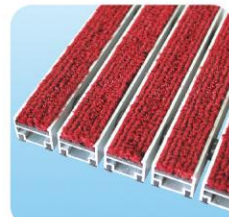

DJ-A M9091
4000·红