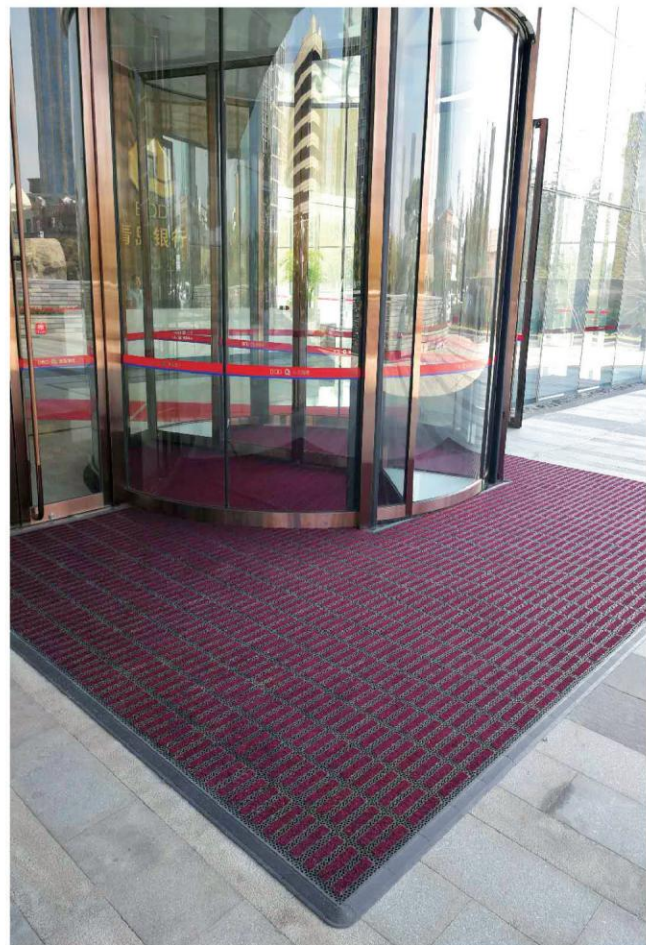

天使地垫选用高强耐磨尼龙6.6纤维技术，由单丝和粗丝结构组成。独特尼龙纤维含100%防静电碳化纱线纤维，有效抗静电处理，表现出色。具有高回弹性尼龙6.6纤维，所有粗细纤维均经过热定处理卷曲。开放式簇绒设计有效防尘除污及藏垢，兼具超强吸水性，易于吸尘、洗涤及干燥。

Angel mats is made of high strength and wear-resistant nylon 6.6 fiber technology, which consists of monofilament and coarse filament structure. Unique nylon fiber contains 100% anti-static carbonized yarn fiber, effective anti-static treatment, excellent performance. High resilience nylon 6.6 fibers, all coarse and fine fibers are curled by heat setting treatment. Open tufting design can effectively prevent dust, remove dirt and hide dirt. It has super absorbency and is easy to dust, wash and dry.