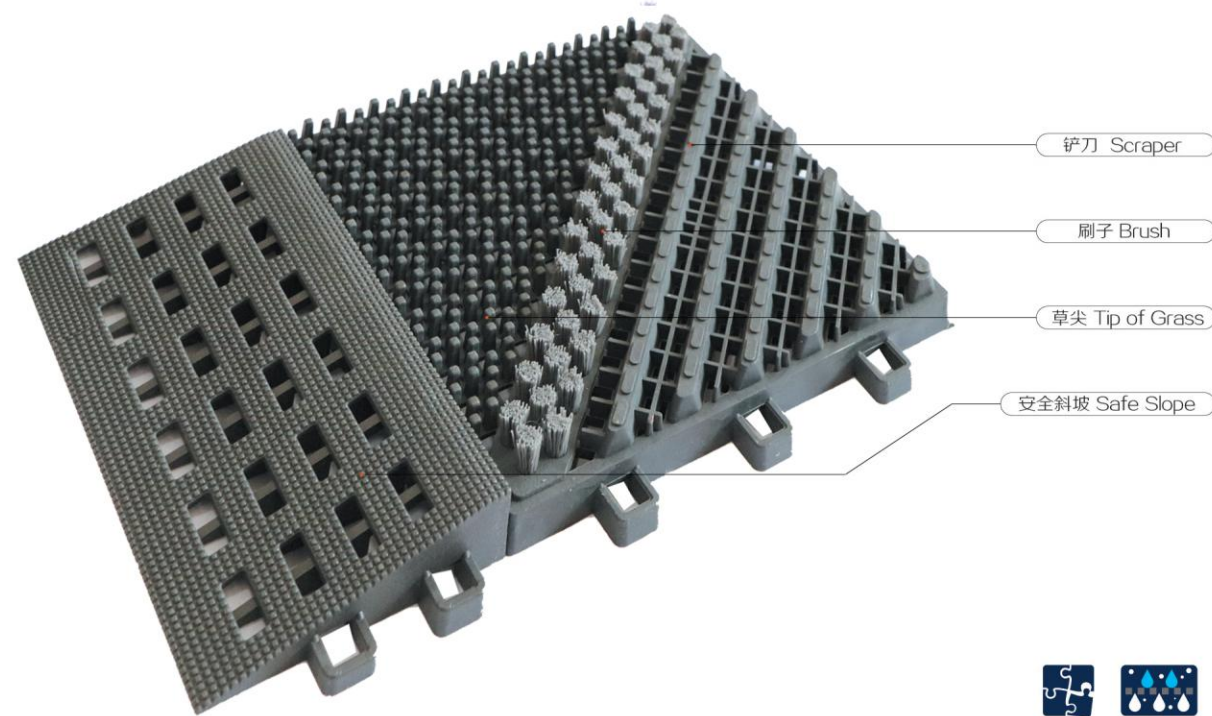

结构图 Product Structure