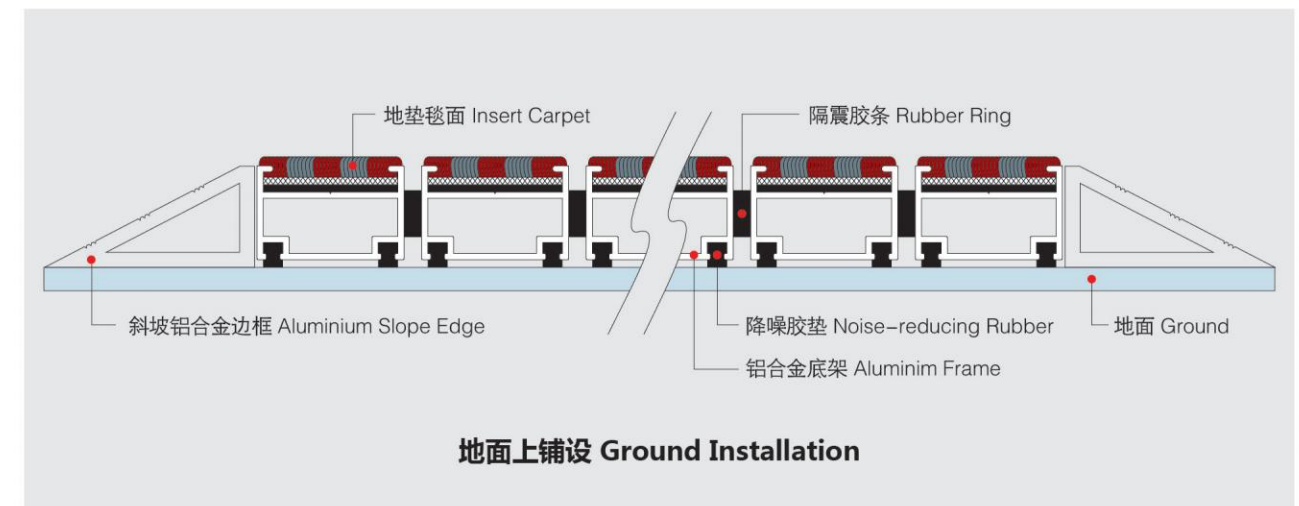

安装方式示意图 Typical Installation