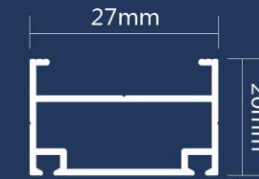

## DJ-A型铝合金地垫系列型材剖面图 Profile of DJ-A Aluminum Alloy

DJ-A3X

壁厚: 1.0mm  
wall thickness: 1.0mm

DJ-A3

壁厚: 1.0mm  
wall thickness: 1.0mm

DJ-A2

壁厚: 1.2mm  
wall thickness: 1.2mm

DJ-A1