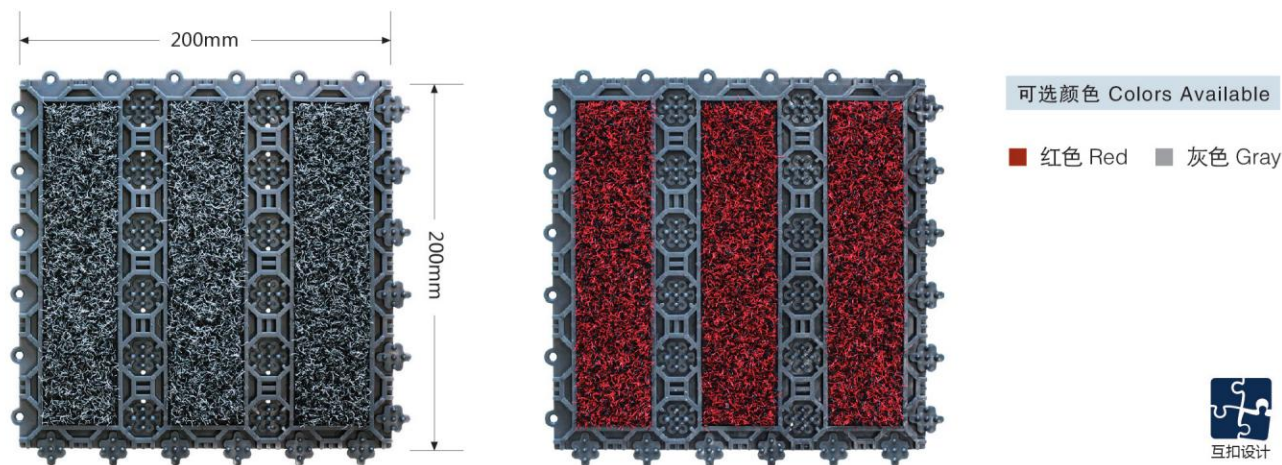

奥美诺系列·奥美禾地垫 / Modular Mat With AOMEIHE

高强度扭曲热定型尼龙粗纤维结构具有超强刮擦能力，能有效刮除沙尘及水分。耐磨、可抗紫外光，易于快速干燥。

High strength twisted thermal setting nylon coarse fiber has superior performance to scrap the dust and dirt. Durable, UV-resistant and easy to dry.