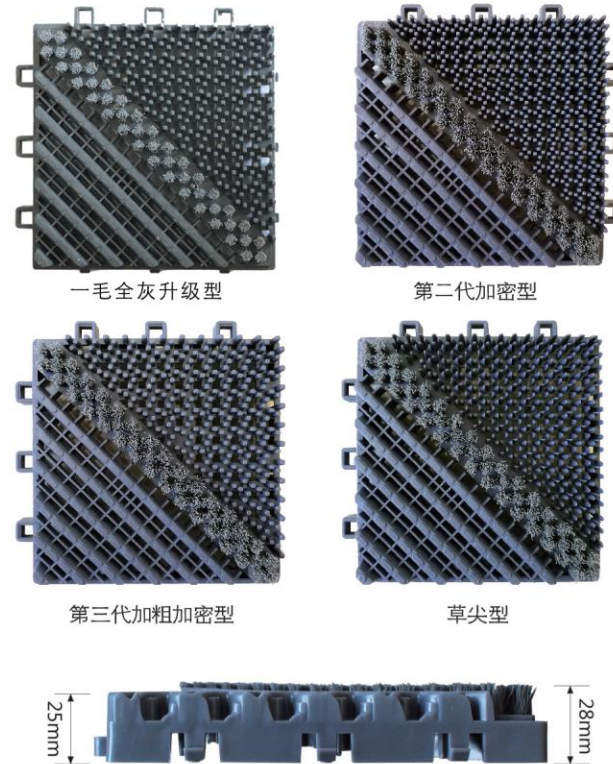

技术参数 / Technical parameters

主体材质: 乙烯聚合物
主体结构: 铲刀+尼龙毛刷+草尖
产品特性: 超耐磨、不褪色、耐腐蚀、耐高低温, 便于拼拆
地垫高度: 25mm
单片规格: 150mm×150mm
承重: 1000kg/m²
连接方式: 拼块连接
安装方式: 直接铺于地面或预留25mm凹槽内安装, 铺设于凹槽内效果更佳, 更安全。

Main material: Polyvinyl
Main structure: spade + Nylon brush + Grass tip
Product features: Super wear-resisting, do not fade, corrosion resistance, high and low temperature resistance, easy to fix and separate
Height: 25mm
Specifications: 150mm x 150mm
Capacity: 1000kg/m²
Connection: Interlock
Installation: On the ground or the reserved grooves 25mm depth