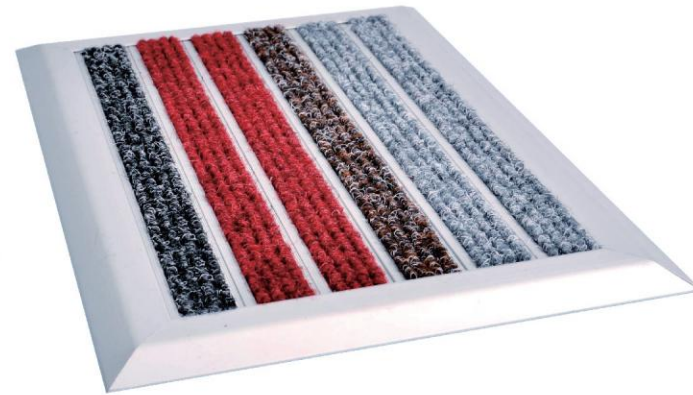

DJ-C5/C6 型 铝合金地垫 Aluminium Mats

技术参数 / Technical parameters

铝合金材质: 6063-T5阳极氧化硬质铝合金
(执行标准: GB5237.3.2004)
毯面材料: 比利时LomBok四条纹、荷兰VEBE菠萝纹、德国诺托、3M、黑色橡胶
铝合金壁厚: 1.1mm ; 1.5mm 地垫总高度: 10mm
连接方式: 型材互扣式连接
铺装方式: 直接平铺于地面或
预留凹槽深度10mm (±1mm)
承重力: 1000kg/m²