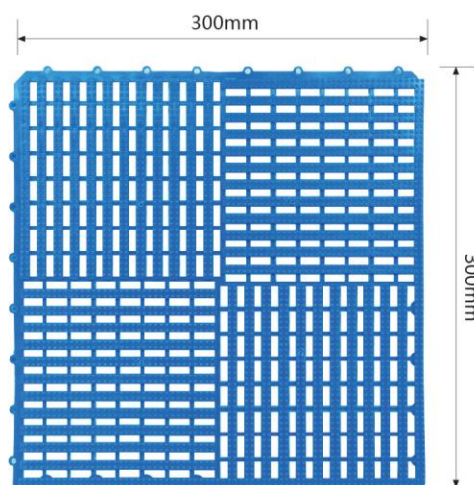

疏水二代 模块疏水地垫 Modular Pooling Mat G2

技术参数 / Technical parameters

主体材质: PVC骨架
产品特性: 超耐磨、不褪色、耐腐蚀、耐高低温, 便于拼拆
地垫高度: 8.5mm
单片规格: 300mm×300mm
连接方式: 拼块连接
适用场所: 游泳池、洗澡间、厨房、洗浴中心等

Main material: PVC
Product features: Super wear-resisting, do not fade, corrosion resistance, high and low temperature resistance, easy to fix and separate.
Height: 8.5mm
Specifications: 300mm x 300mm
Connection: Interlock
Applicable places: Swimming pool, bathing room, kitchen, etc.