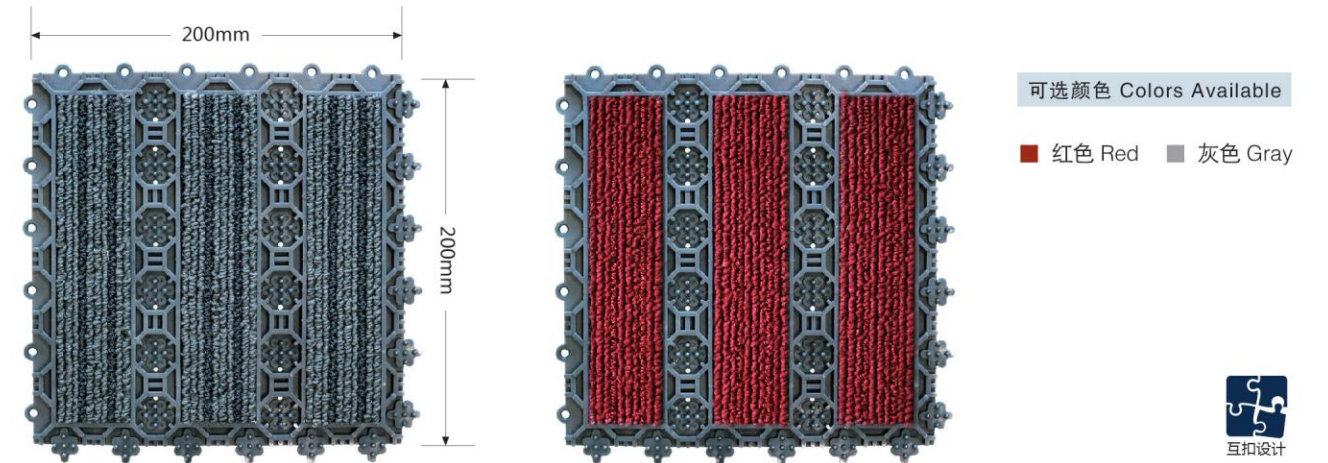

奥美诺系列·M4000地垫 / Modular Mat With M4000

M4000吸水除尘垫配备高强度的圈绒扭曲热定型尼龙纤维，粗、细纤维的混合结构具有更优越的性能。粗纤维可有效刮除沙粒尘土，细纤维能很好的吸收鞋底水分并聚收微尘。粗、细纤维同时具有快速干燥的特点，耐磨损、抗紫外线，可以很好的保持垫面颜色鲜艳、亮丽。

M4000 absorbent and dust removal pad is equipped with high-strength tortuous thermal setting nylon fiber, and the mixing structure of coarse and fine fibers has superior performance. Coarse fibers can effectively scrape off sand and dust, while fine fibers can absorb moisture from soles and collect micro-dust. Coarse and fine fibers have the characteristics of fast drying, wear resistance and ultraviolet resistance, which can keep the color of the cushion bright and bright.