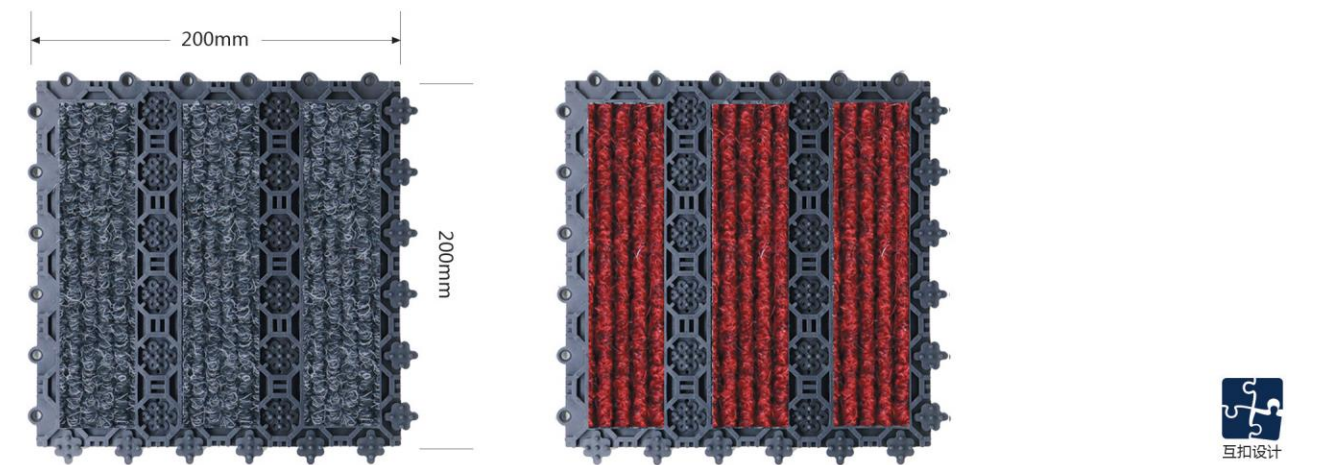

## 奥美诺系列·M4000地垫 / Modular Mat With M4000

M4000吸水除尘垫配备高强度的圈绒扭曲热定型尼龙纤维，粗、细纤维的混合结构具有更优越的性能。粗纤维可有效刮除沙粒尘土，细纤维能很好的吸收鞋底水分并聚收微尘。粗、细纤维同时具有快速干燥的特点，耐磨损、抗紫外线，可以很好的保持垫面颜色鲜艳、亮丽。

M4000 absorbent and dust removal pad is equipped with high-strength tortuous thermal setting nylon fiber, and the mixing structure of coarse and fine fibers has superior performance. Coarse fibers can effectively scrape off sand and dust, while fine fibers can absorb moisture from soles and collect micro-dust. Coarse and fine fibers have the characteristics of fast drying, wear resistance and ultraviolet resistance, which can keep the color of the cushion bright and bright.

## 奥美诺系列·比利时 Lombok 条纹地垫 / Modular Mat With Lombok

比利时Lombok条纹毯采用100%丙纶纱线材料和圈绒构造，具有吸水、刮尘、藏污的优越性能，回弹力强，耐磨损，使用寿命长。条纹宽间隙纤维和圈绒结构，具有更开放贮尘空间，能很好的保持室内地面清洁干爽，且能保证行走安全，防止滑倒的危险，是一款极佳的商用地毯。

Belgium Lombok striped carpet is made of 100% polypropylene yarn with loop-pile structure that has superior property as absorbing water, scraping dust and hiding dirt. Strong resilience, wear resistance, long service life. This type of carpet adopt wide-gap stripe with loop-pile structure makes what has a better storage space for dust and keep indoor floor clean and dry. It can ensure to walk safely and stop the risk of slipping, so it is an excellent commercial carpet.