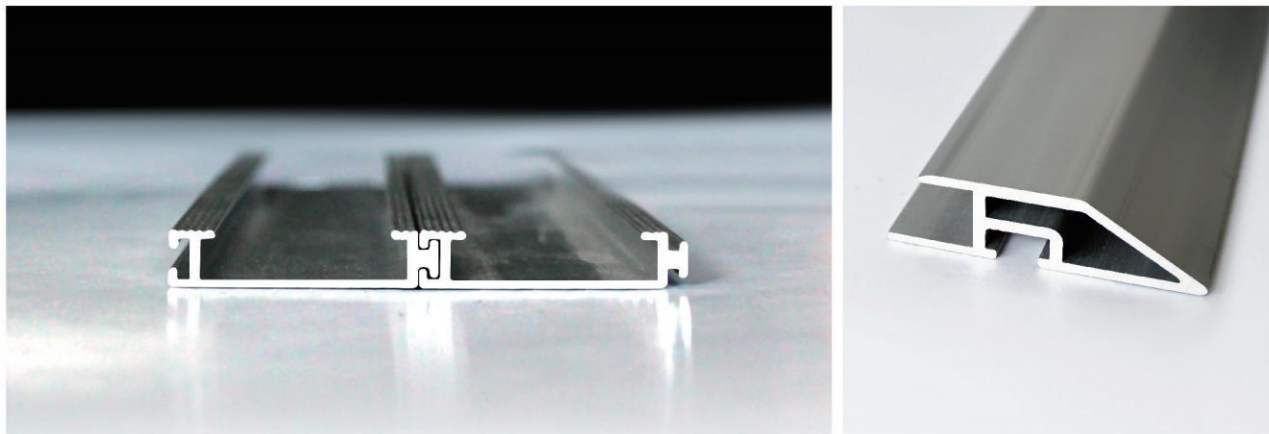

DJ-C1型铝合金地垫型材剖面图 Profile of DJ-C1 Aluminum Alloy

壁厚: 1.1mm
wall thickness: 1.0mm

壁厚: 1.1mm
wall thickness: 1.0mm